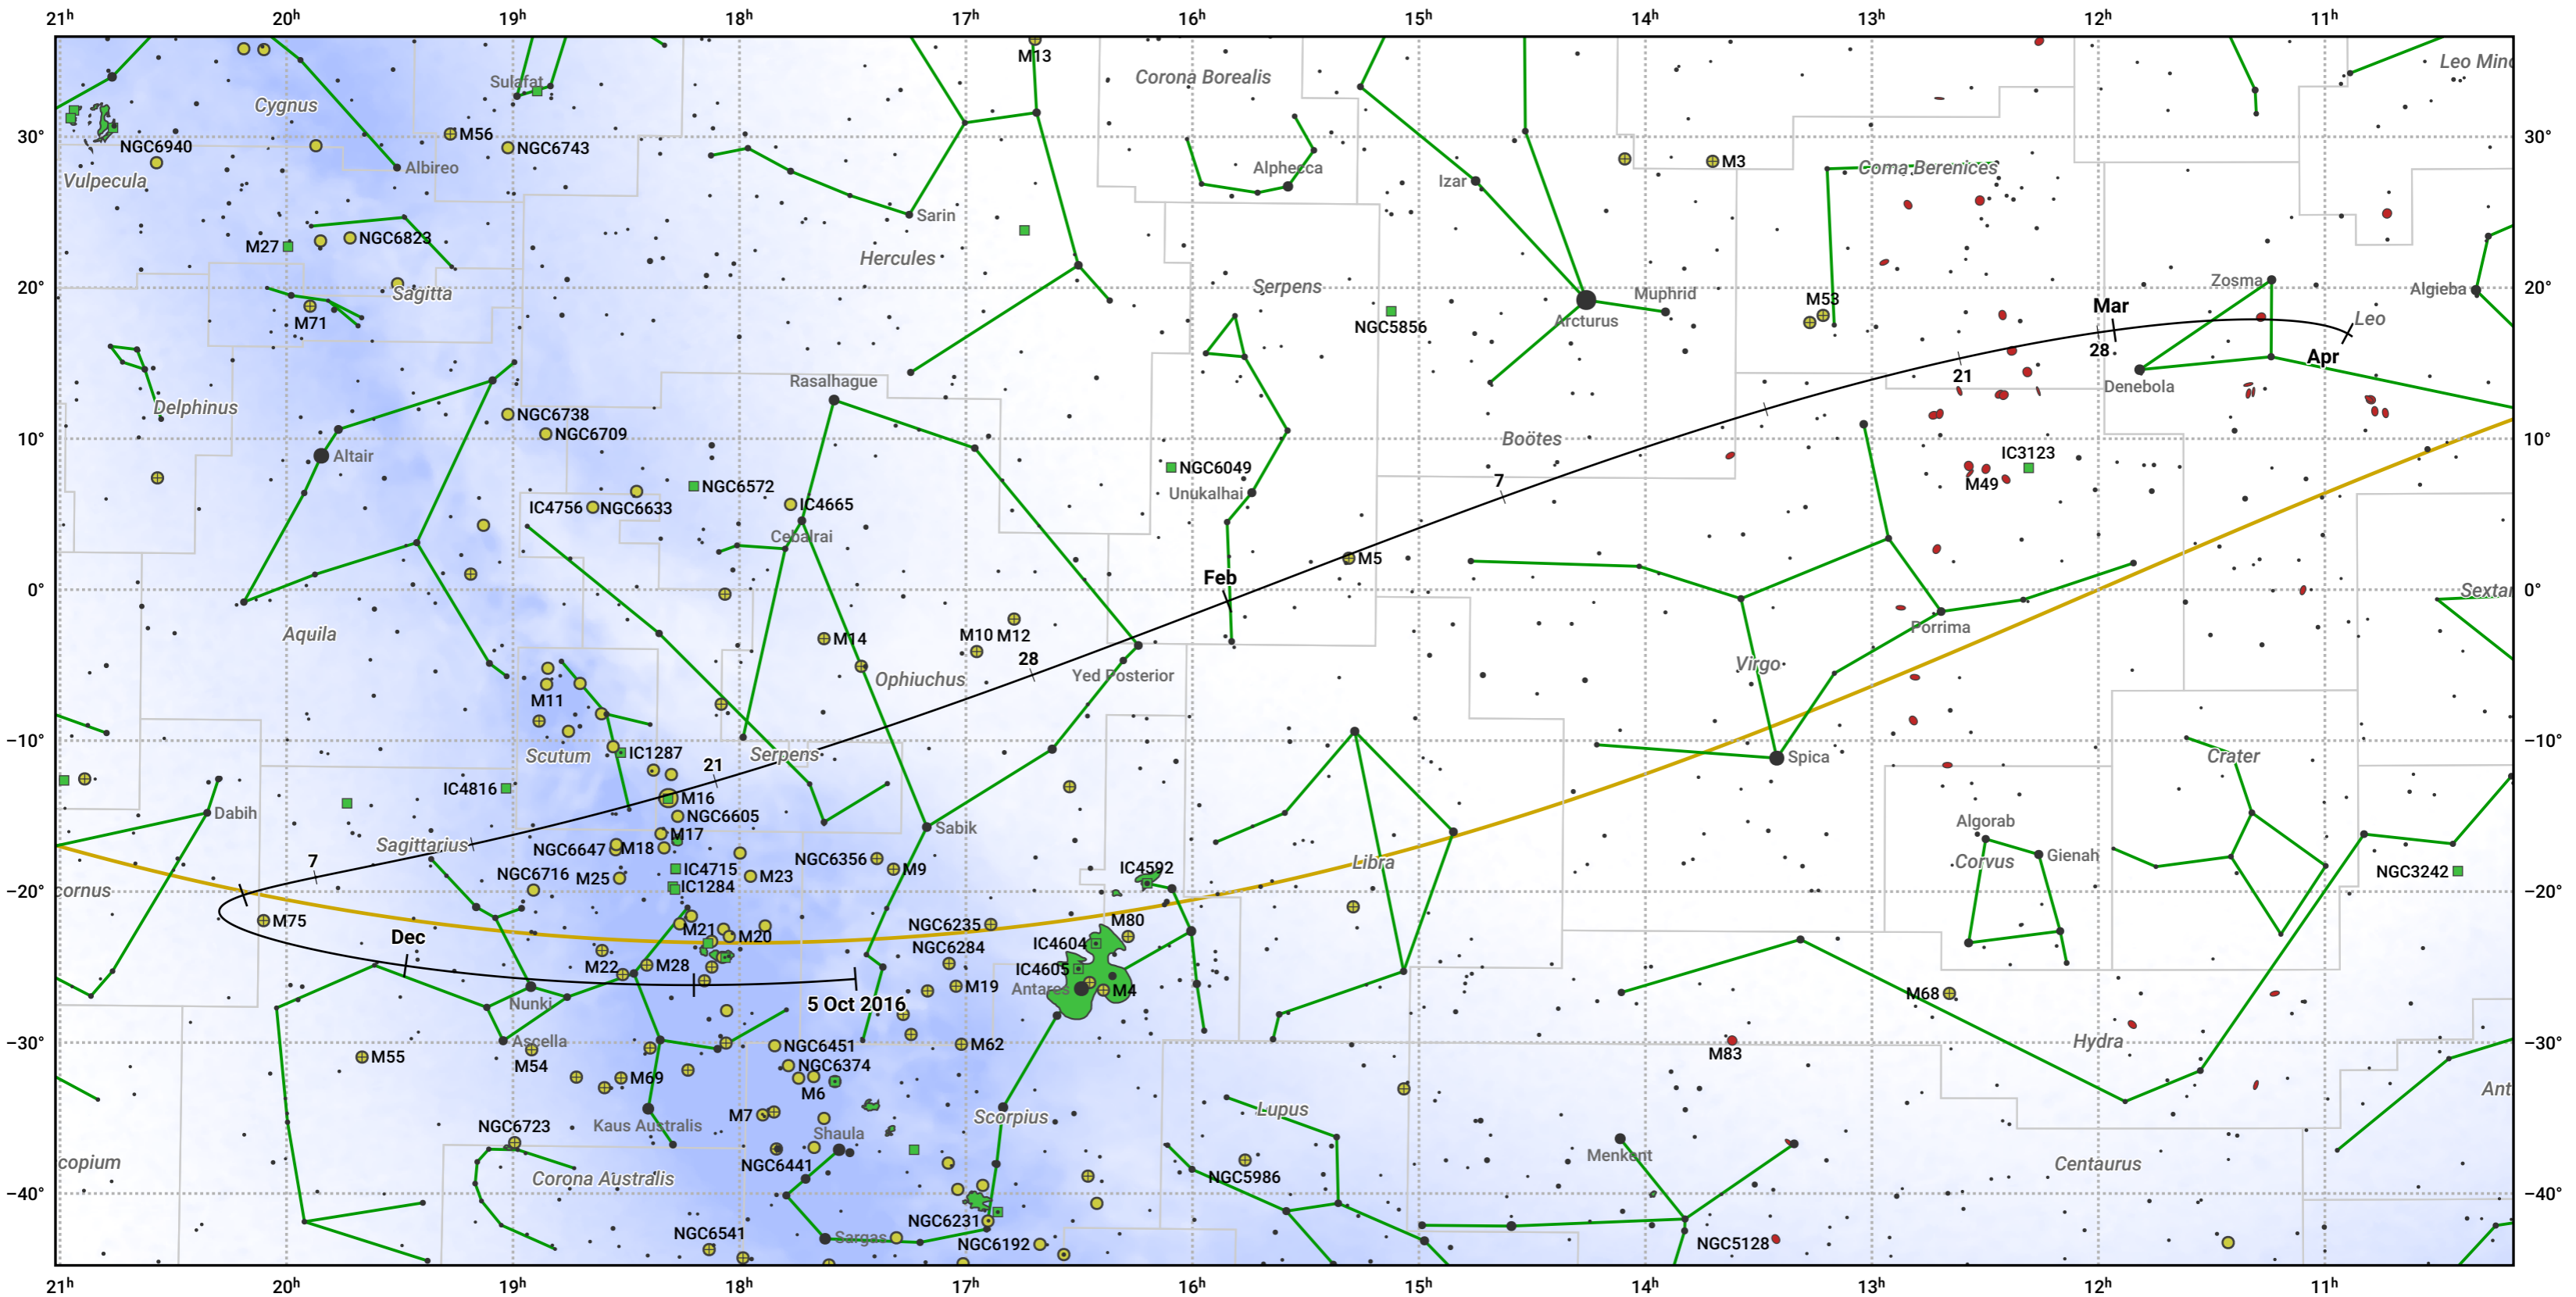

# The path of 45P/Honda-Mrkos-Pajdusakova starting on 5 Oct 2016

© Dominic Ford 2011–2024. Date markers placed at midnight UTC. Downloaded from <https://in-the-sky.org>

Magnitude scale: ● 6.0 ● 5.0 ● 4.0 ● 3.0 ● 2.0 ● 1.0 ● 0.0

— Ecliptic Plane

● Galaxy ● Bright nebula ● Open cluster ● Globular cluster

Date	Mag
2016 Oct 22	13.3
2016 Nov 1	12.6
2016 Nov 4	12.3
2016 Nov 15	11.2
2016 Nov 24	10.2
2016 Dec 2	9.1
2016 Dec 10	8.1
2016 Dec 19	7.0
2017 Jan 1	6.4
2017 Feb 8	8.1
2017 Feb 16	9.2
2017 Feb 24	10.3
2017 Mar 1	10.9
2017 Mar 5	11.4
2017 Mar 14	12.4
2017 Mar 24	13.4