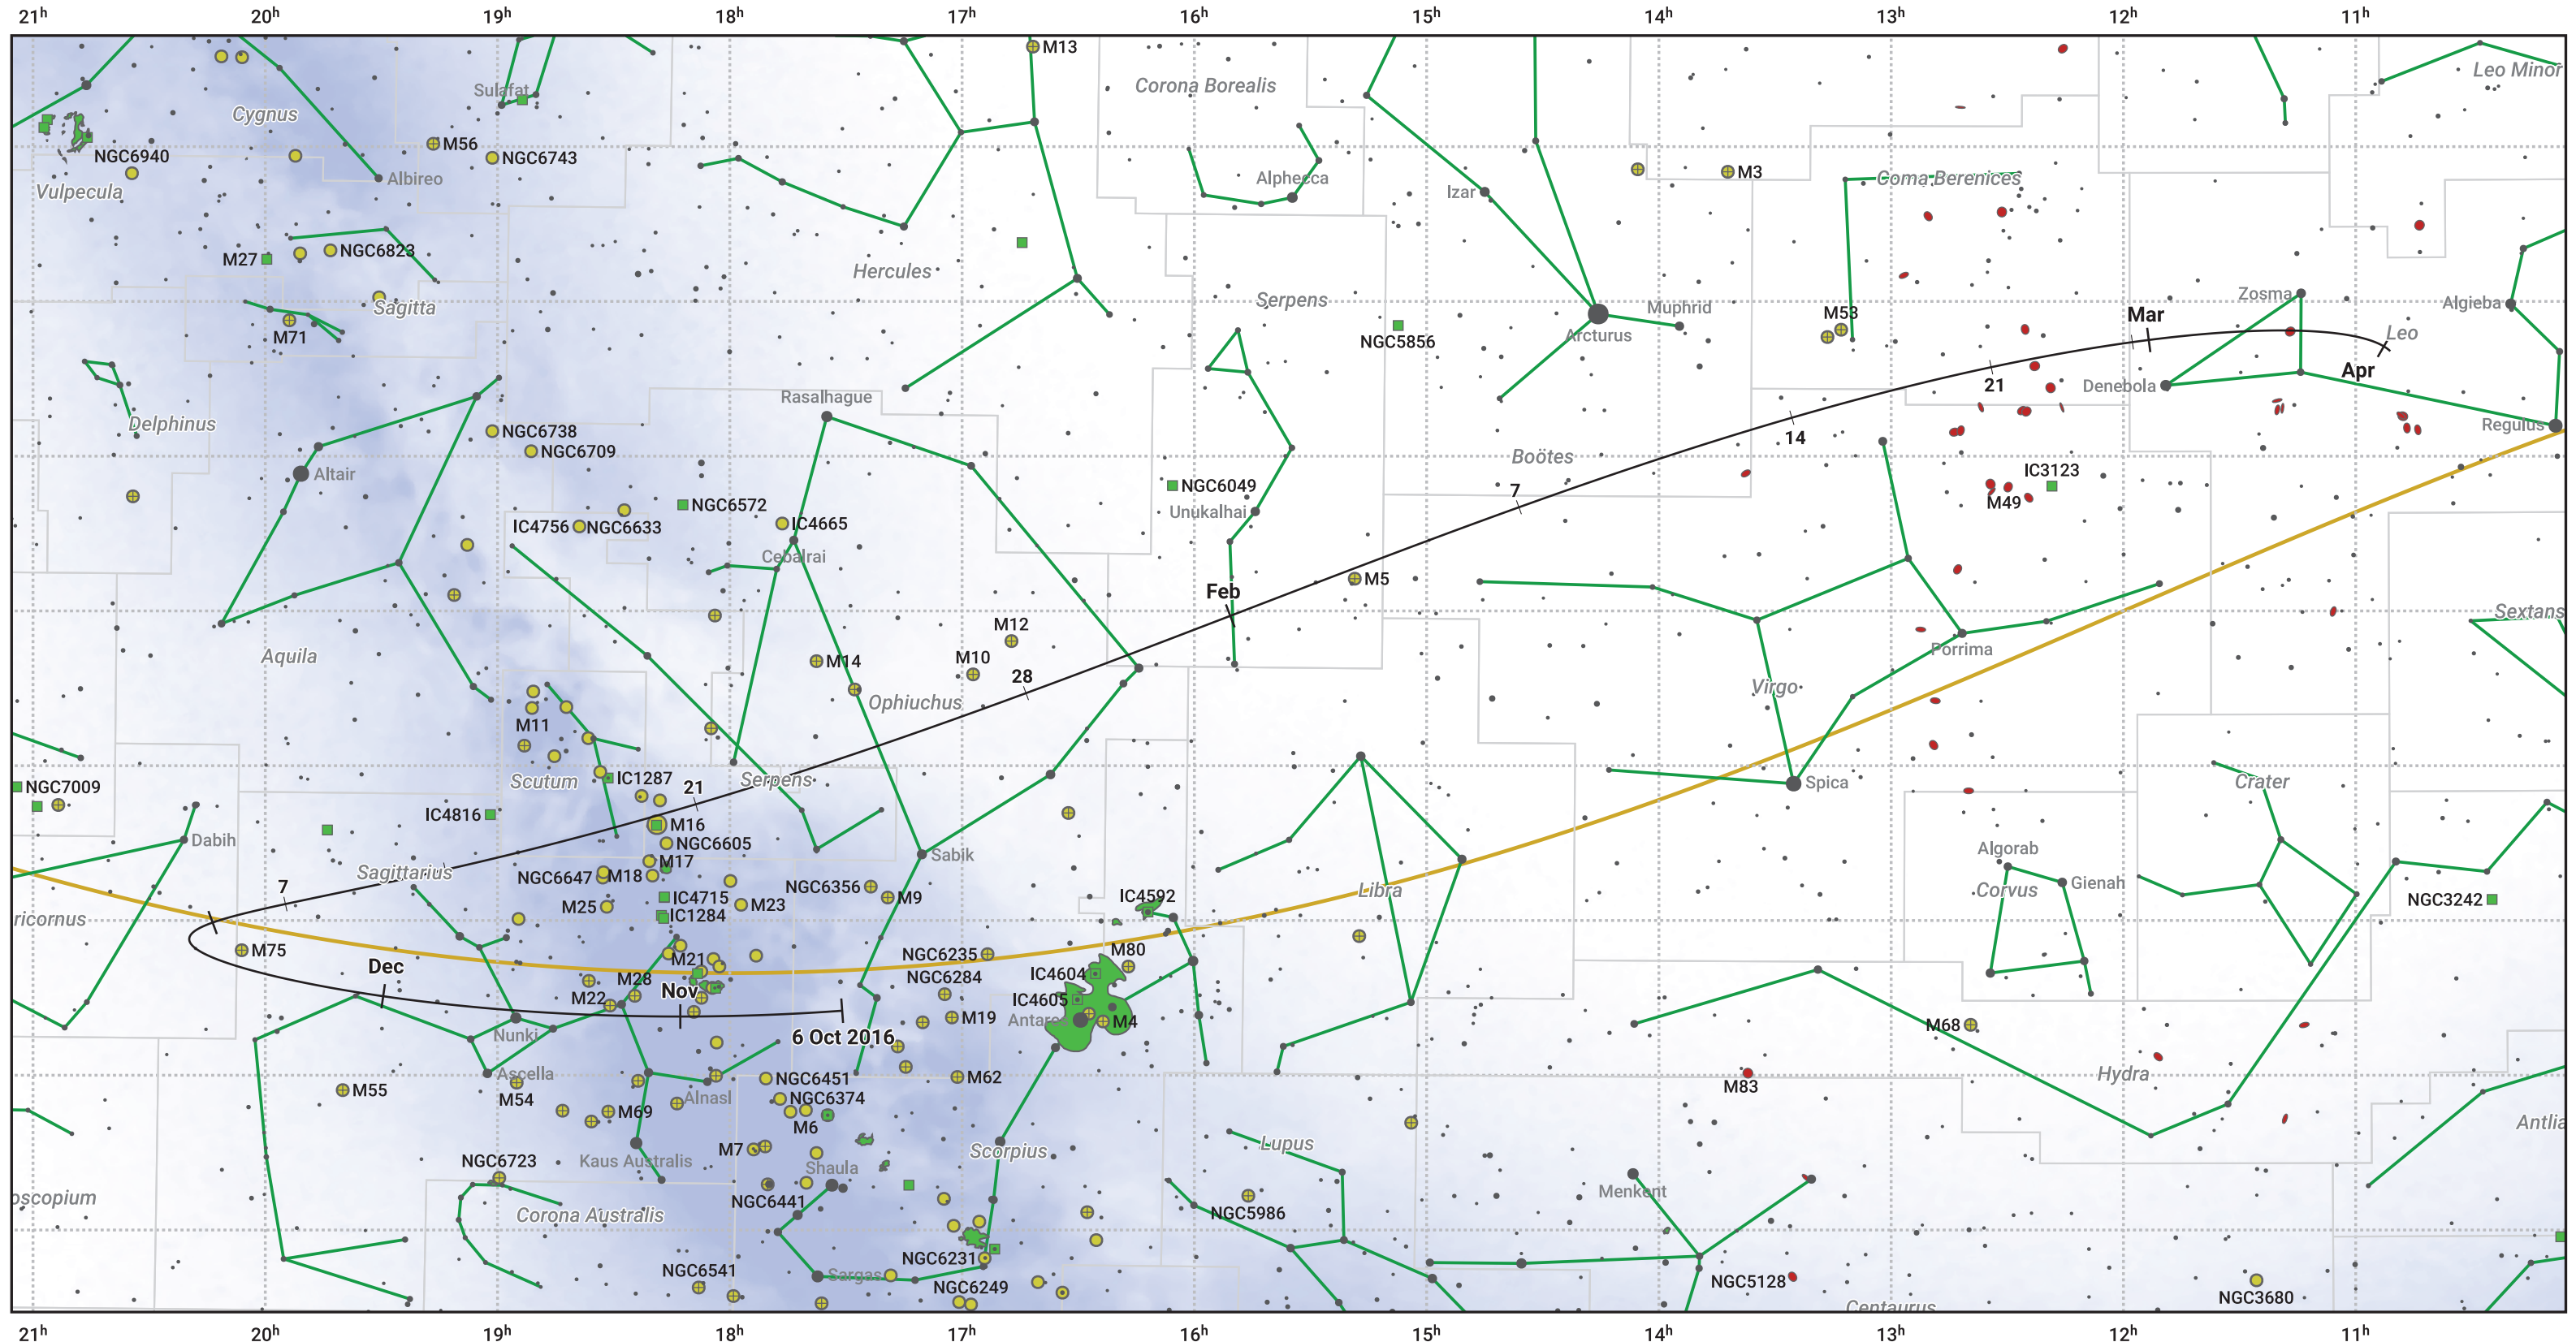

The path of 45P/Honda-Mrkos-Pajdusakova starting on 6 Oct 2016

© Dominic Ford 2011–2024. Date markers placed at midnight UTC. Downloaded from <https://in-the-sky.org>

Magnitude scale: ● 6.0 ● 5.0 ● 4.0 ● 3.0 ● 2.0 ● 1.0 ● 0.0

— Ecliptic Plane

● Galaxy ■ Bright nebula ● Open cluster ● Globular cluster

Date	Mag
2016 Oct 23	13.3
2016 Nov 1	12.6
2016 Nov 5	12.2
2016 Nov 16	11.1
2016 Nov 25	10.0
2016 Dec 3	9.0
2016 Dec 11	8.0
2016 Dec 22	6.8
2017 Jan 1	6.4
2017 Feb 6	7.9
2017 Feb 14	8.9
2017 Feb 22	10.0
2017 Mar 1	10.9
2017 Mar 2	11.0
2017 Mar 11	12.1
2017 Mar 22	13.2
2017 Apr 2	14.2