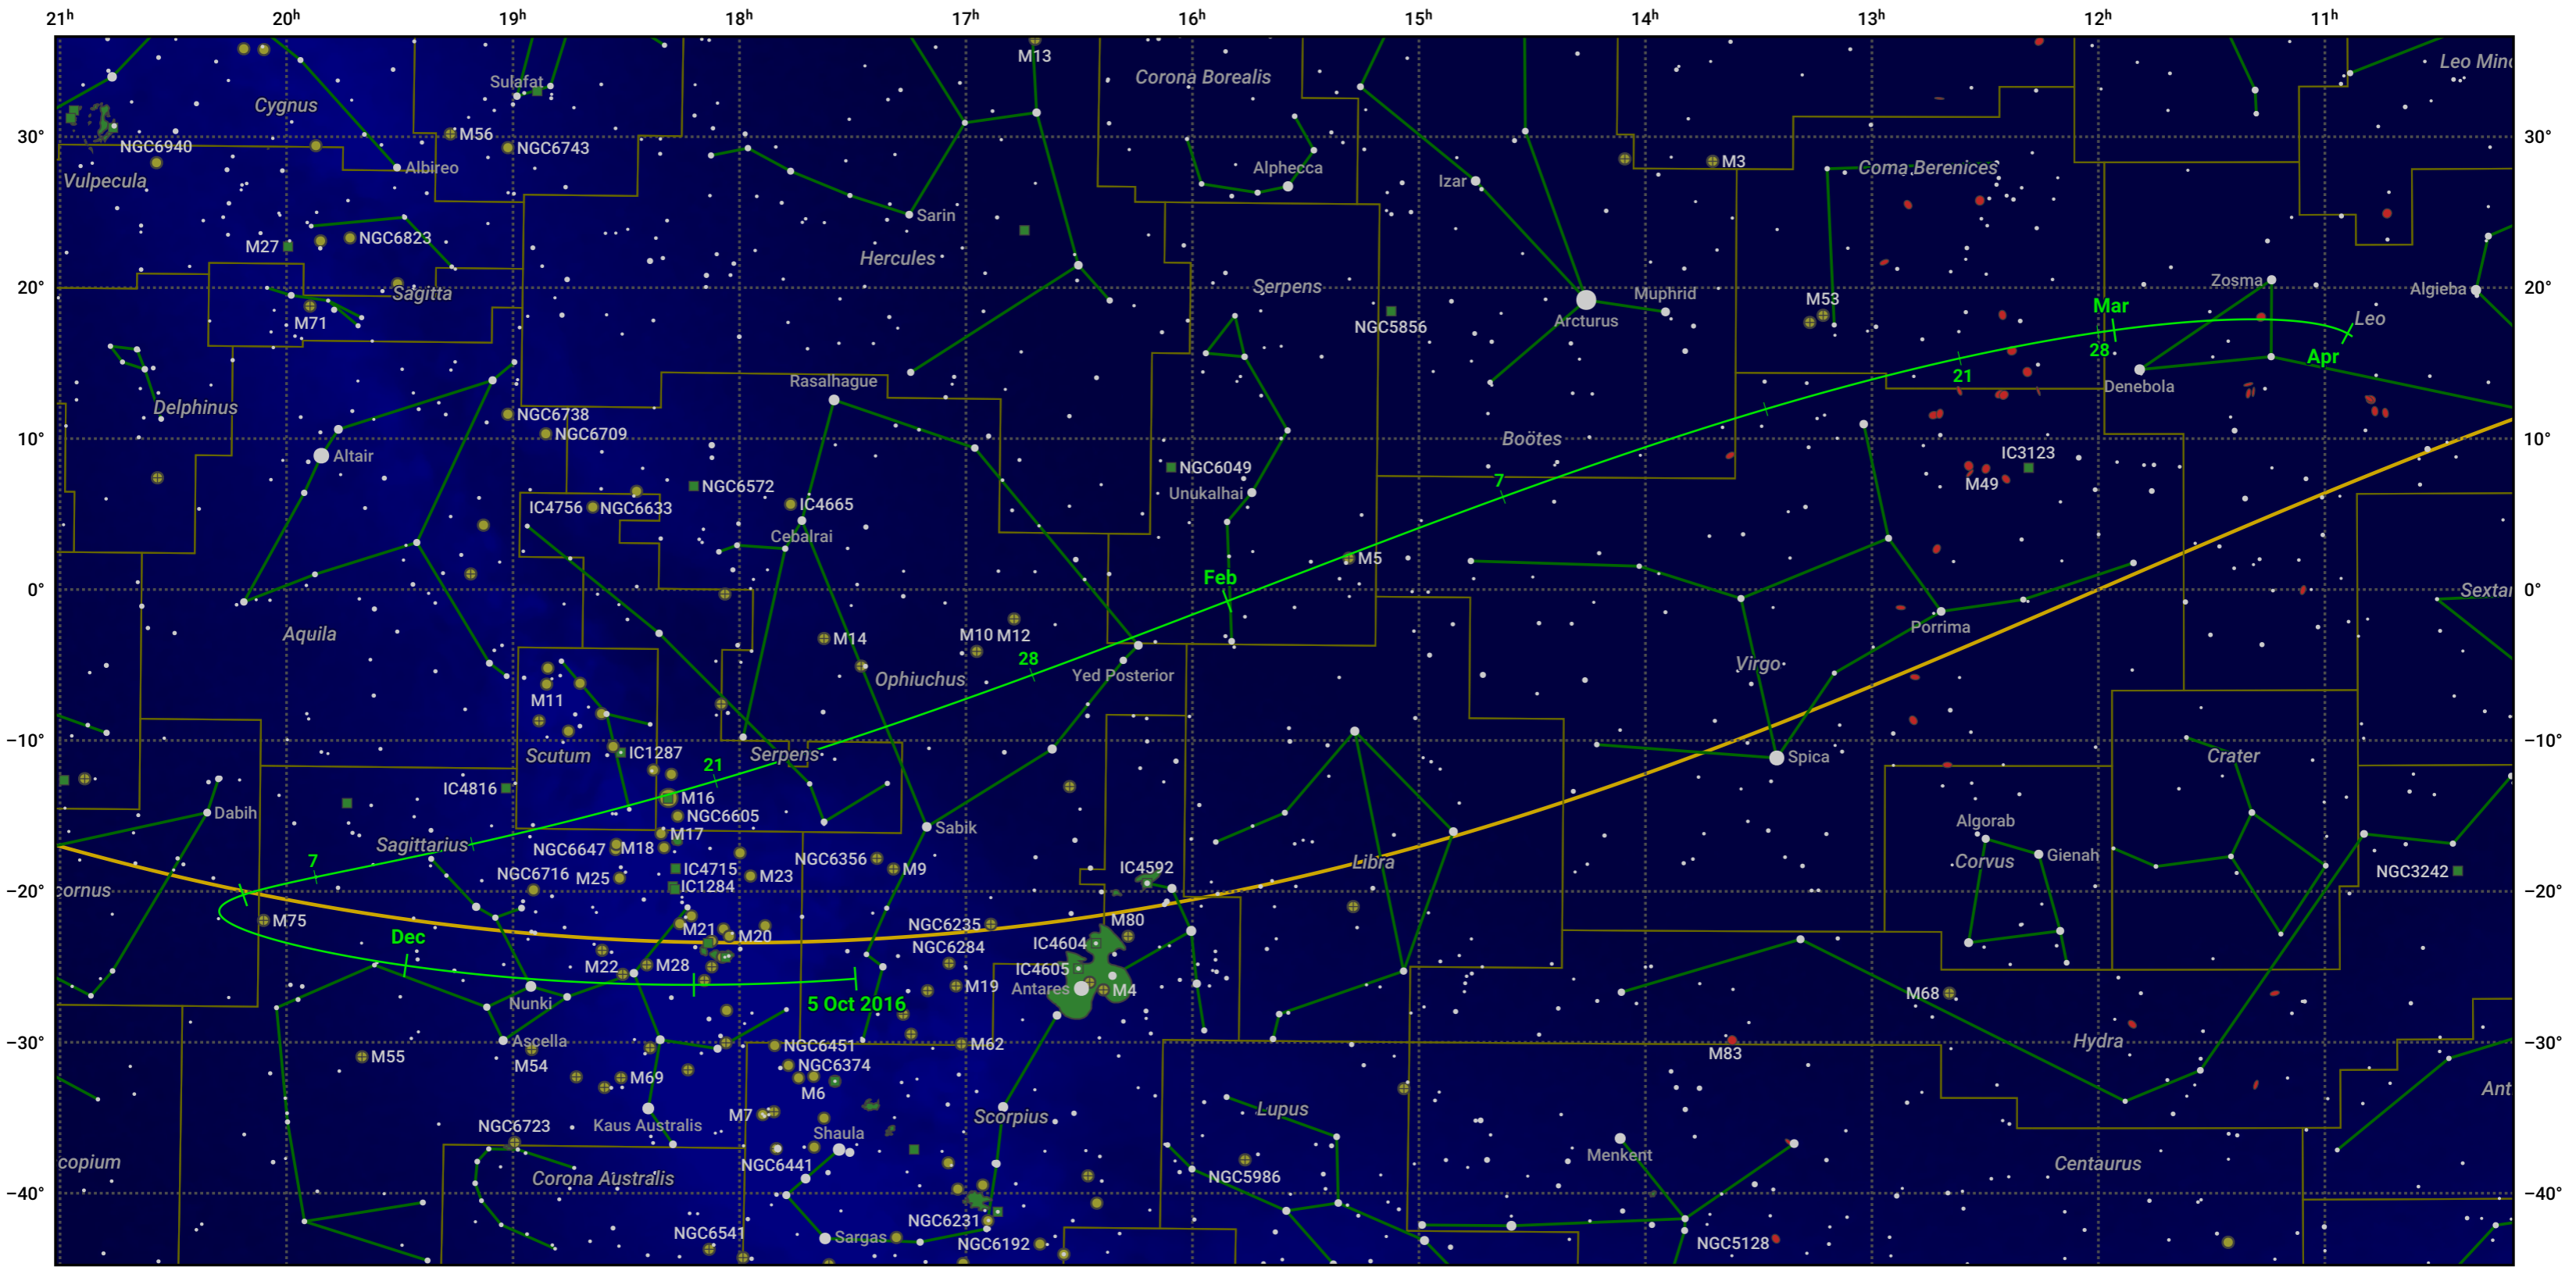

The path of 45P/Honda-Mrkos-Pajdusakova starting on 5 Oct 2016

© Dominic Ford 2011–2024. Date markers placed at midnight UTC. Downloaded from <https://in-the-sky.org>

Magnitude scale: ● 6.0 ● 5.0 ● 4.0 ● 3.0 ● 2.0 ● 1.0 ● 0.0

— Ecliptic Plane

● Galaxy ● Bright nebula ● Open cluster ● Globular cluster

Date	Mag
2016 Oct 22	13.3
2016 Nov 1	12.6
2016 Nov 4	12.3
2016 Nov 15	11.2
2016 Nov 24	10.2
2016 Dec 2	9.1
2016 Dec 10	8.1
2016 Dec 19	7.0
2017 Jan 1	6.4
2017 Feb 8	8.1
2017 Feb 16	9.2
2017 Feb 24	10.3
2017 Mar 1	10.9
2017 Mar 5	11.4
2017 Mar 14	12.4
2017 Mar 24	13.4