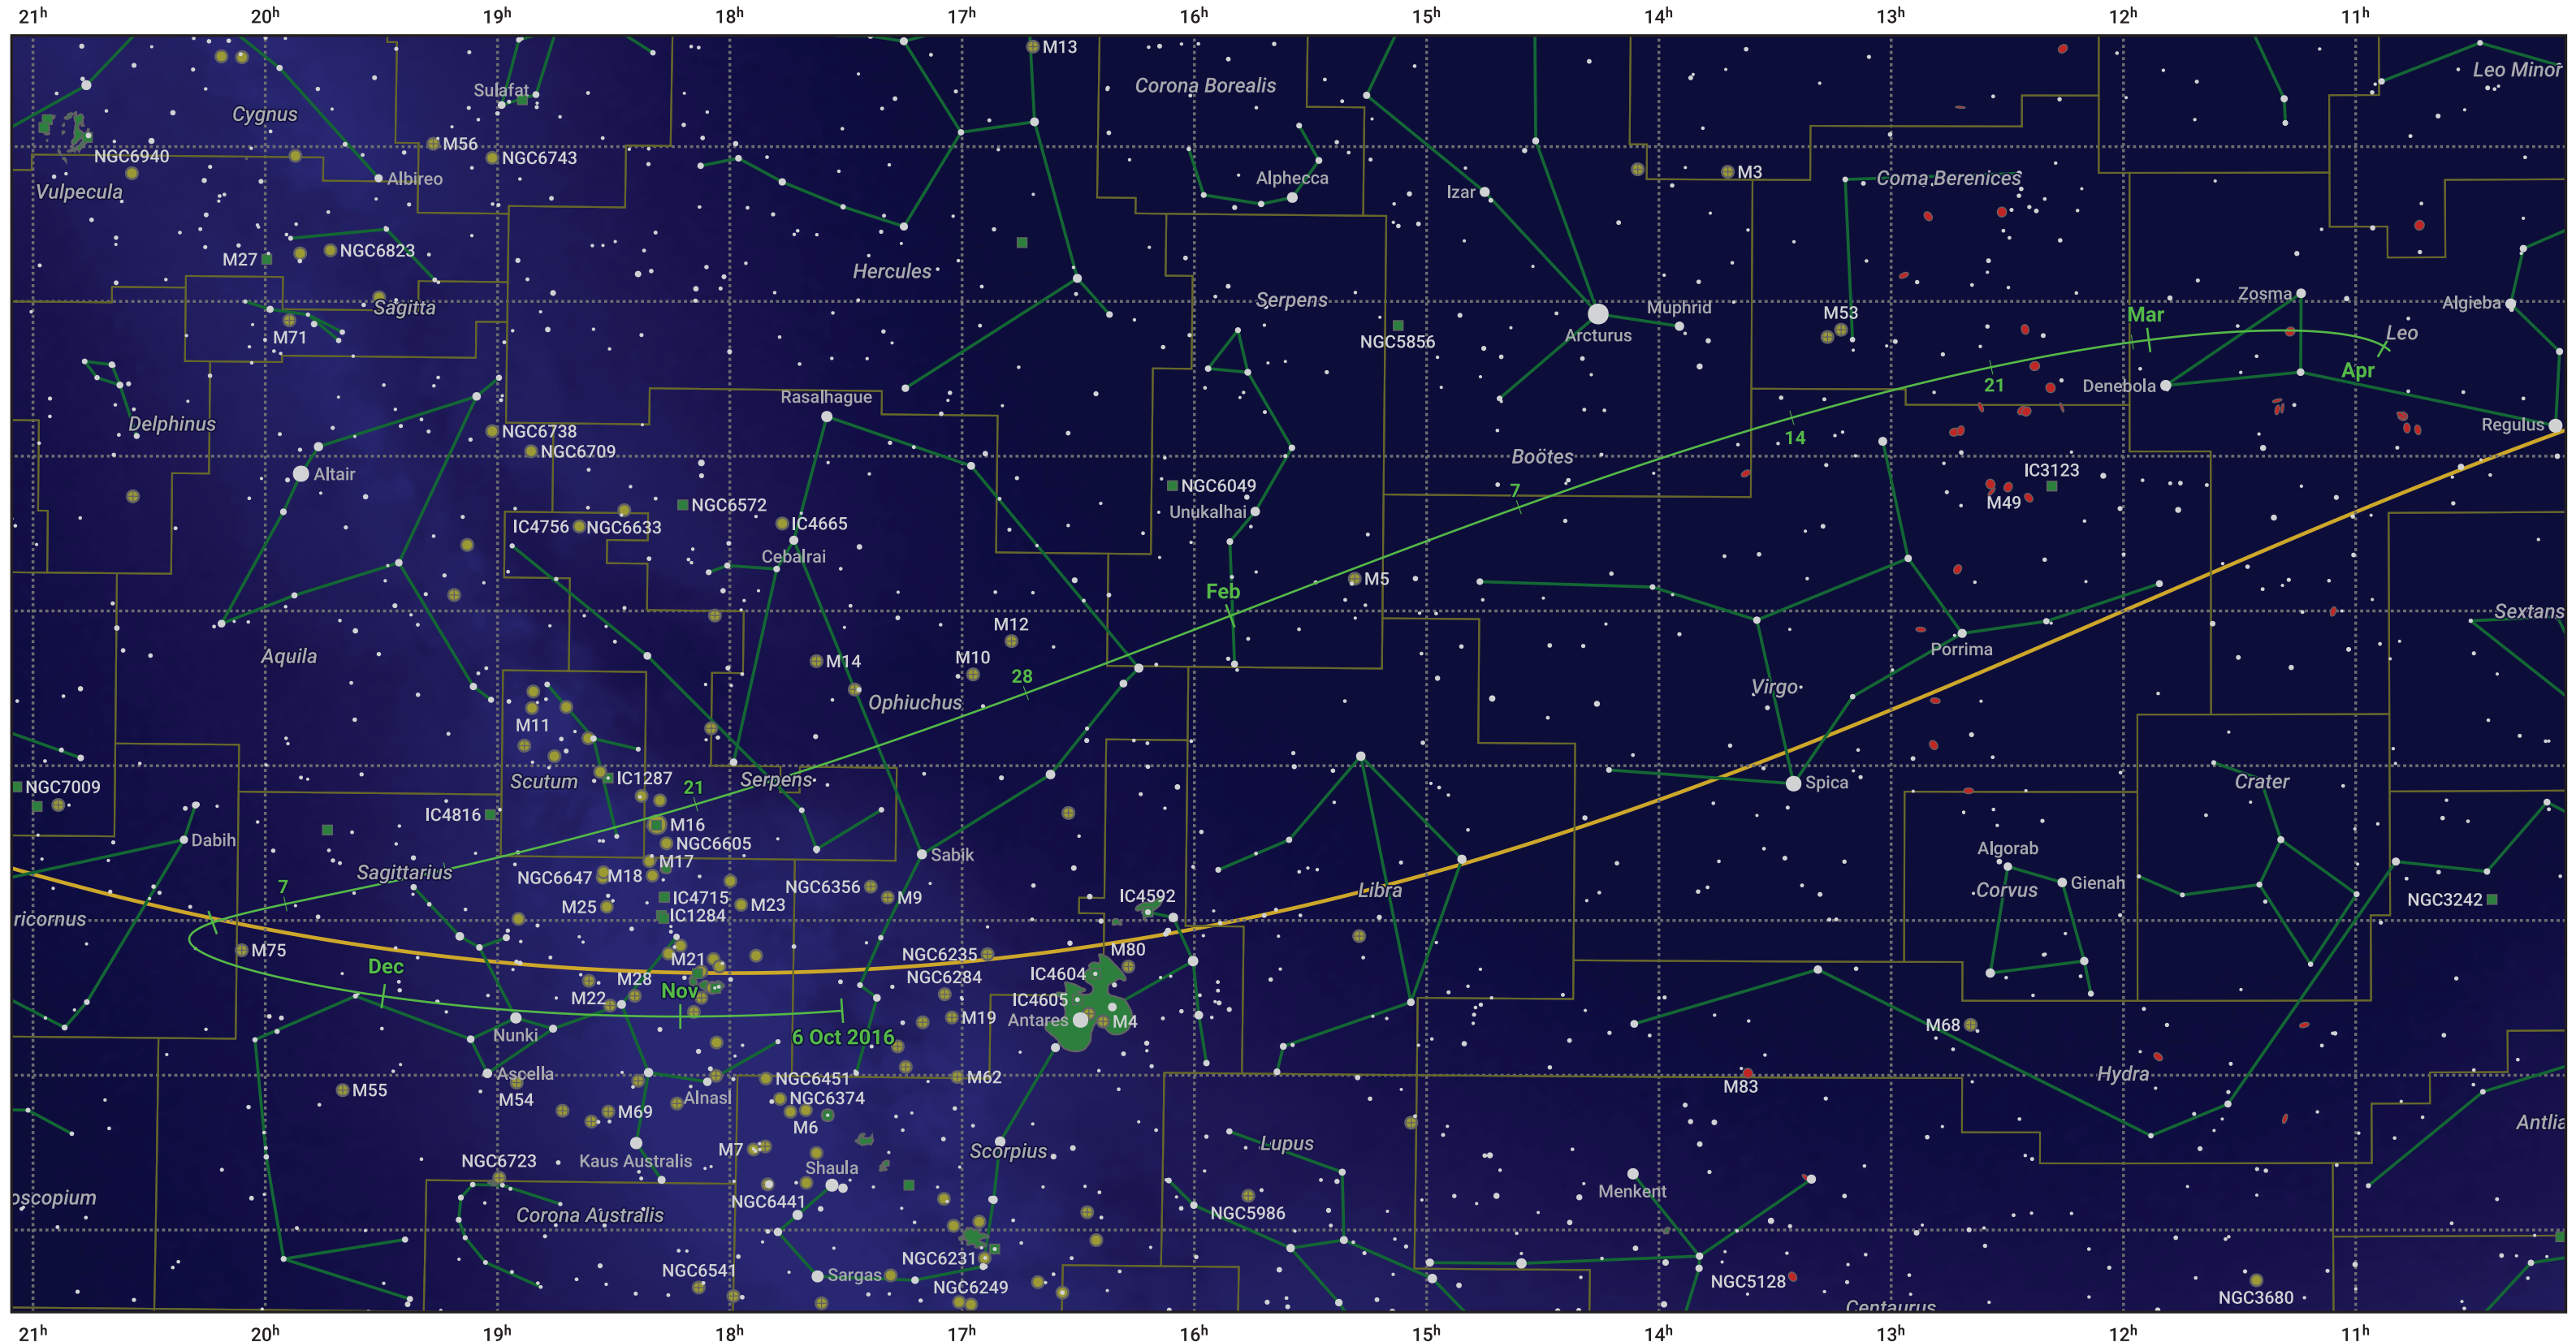

The path of 45P/Honda-Mrkos-Pajdusakova starting on 6 Oct 2016

© Dominic Ford 2011–2024. Date markers placed at midnight UTC. Downloaded from <https://in-the-sky.org>

Magnitude scale: ● 6.0 ● 5.0 ● 4.0 ● 3.0 ● 2.0 ● 1.0 ● 0.0

— Ecliptic Plane

● Galaxy ■ Bright nebula ● Open cluster ● Globular cluster

Date	Mag
2016 Oct 23	13.3
2016 Nov 1	12.6
2016 Nov 5	12.2
2016 Nov 16	11.1
2016 Nov 25	10.0
2016 Dec 3	9.0
2016 Dec 11	8.0
2016 Dec 22	6.8
2017 Jan 1	6.4
2017 Feb 6	7.9
2017 Feb 14	8.9
2017 Feb 22	10.0
2017 Mar 1	10.9
2017 Mar 2	11.0
2017 Mar 11	12.1
2017 Mar 22	13.2
2017 Apr 2	14.2