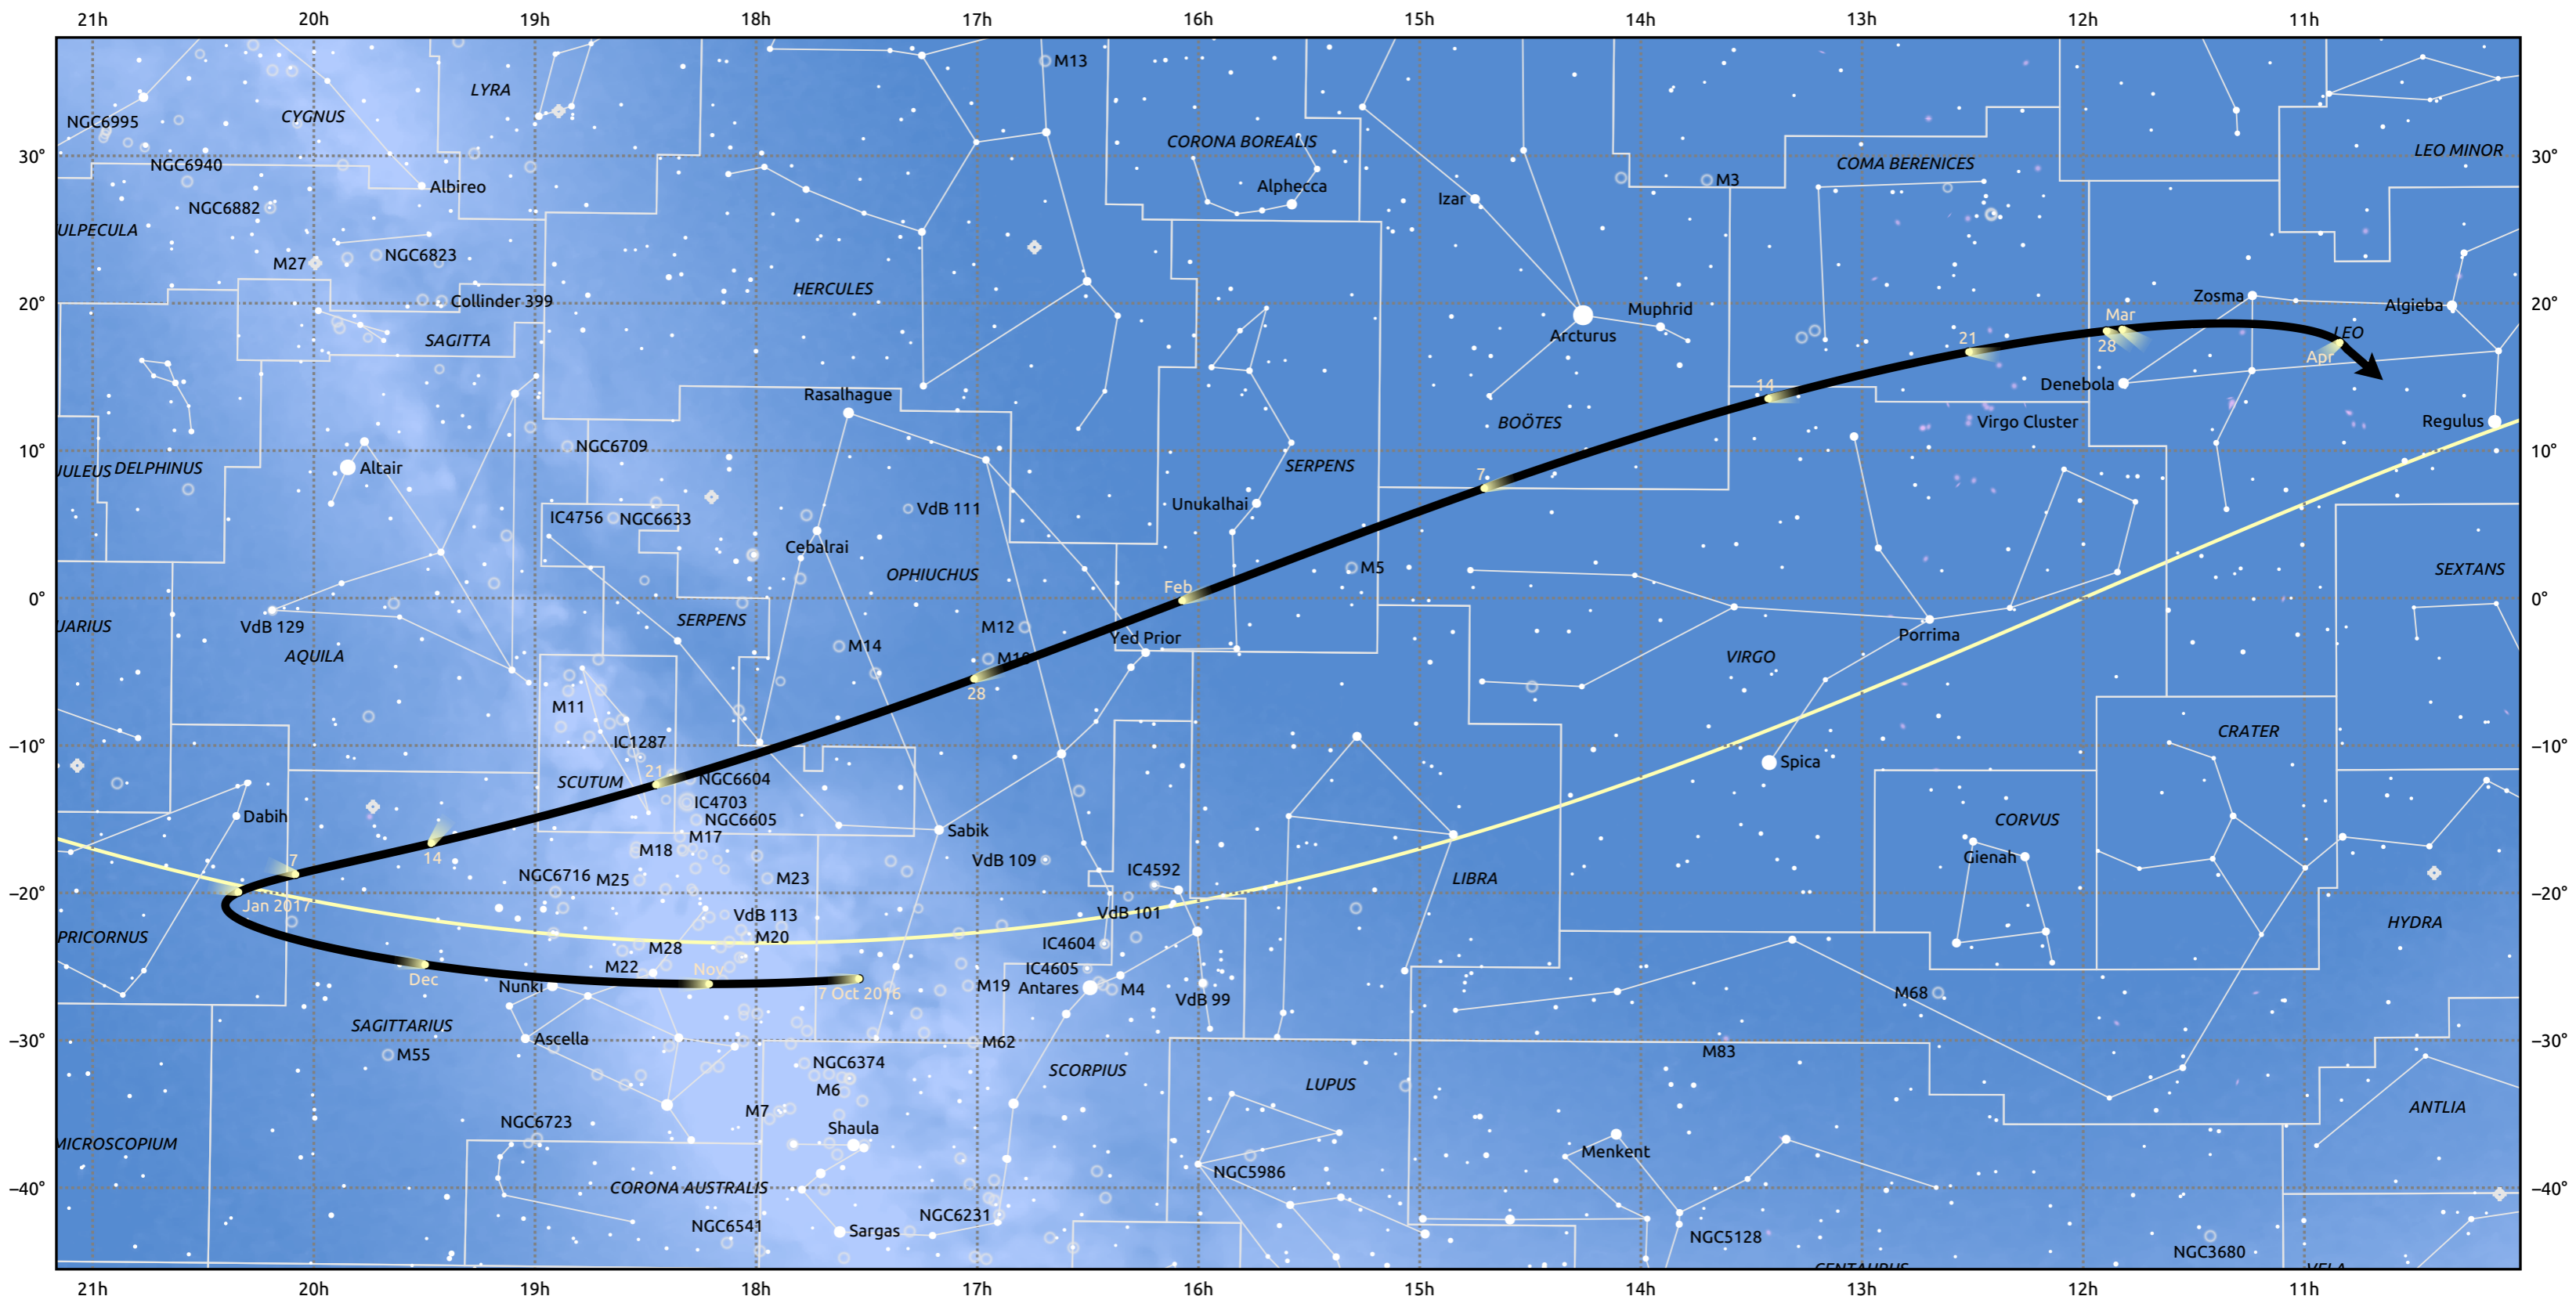

The path of 45P/Honda-Mrkos-Pajdusakova starting on 7 Oct 2016

© Dominic Ford 2011–2025. Date markers placed at midnight UTC. Downloaded from <https://in-the-sky.org>

Magnitude scale: ● 6.0 ● 5.0 ● 4.0 ● 3.0 ● 2.0 ● 1.0 ● 0.0

— Ecliptic Plane

Galaxy Bright nebula Open cluster Globular cluster Planetary nebula

Date	Mag
2016 Oct 24	13.3
2016 Nov 1	12.6
2016 Nov 6	12.2
2016 Nov 17	11.1
2016 Nov 26	10.0
2016 Dec 4	9.0
2016 Dec 12	7.9
2016 Dec 22	6.9
2017 Jan 1	6.5
2017 Feb 8	7.9
2017 Feb 16	9.0
2017 Feb 24	10.1
2017 Mar 1	10.8
2017 Mar 4	11.2
2017 Mar 13	12.2
2017 Mar 23	13.3
2017 Apr 4	14.3