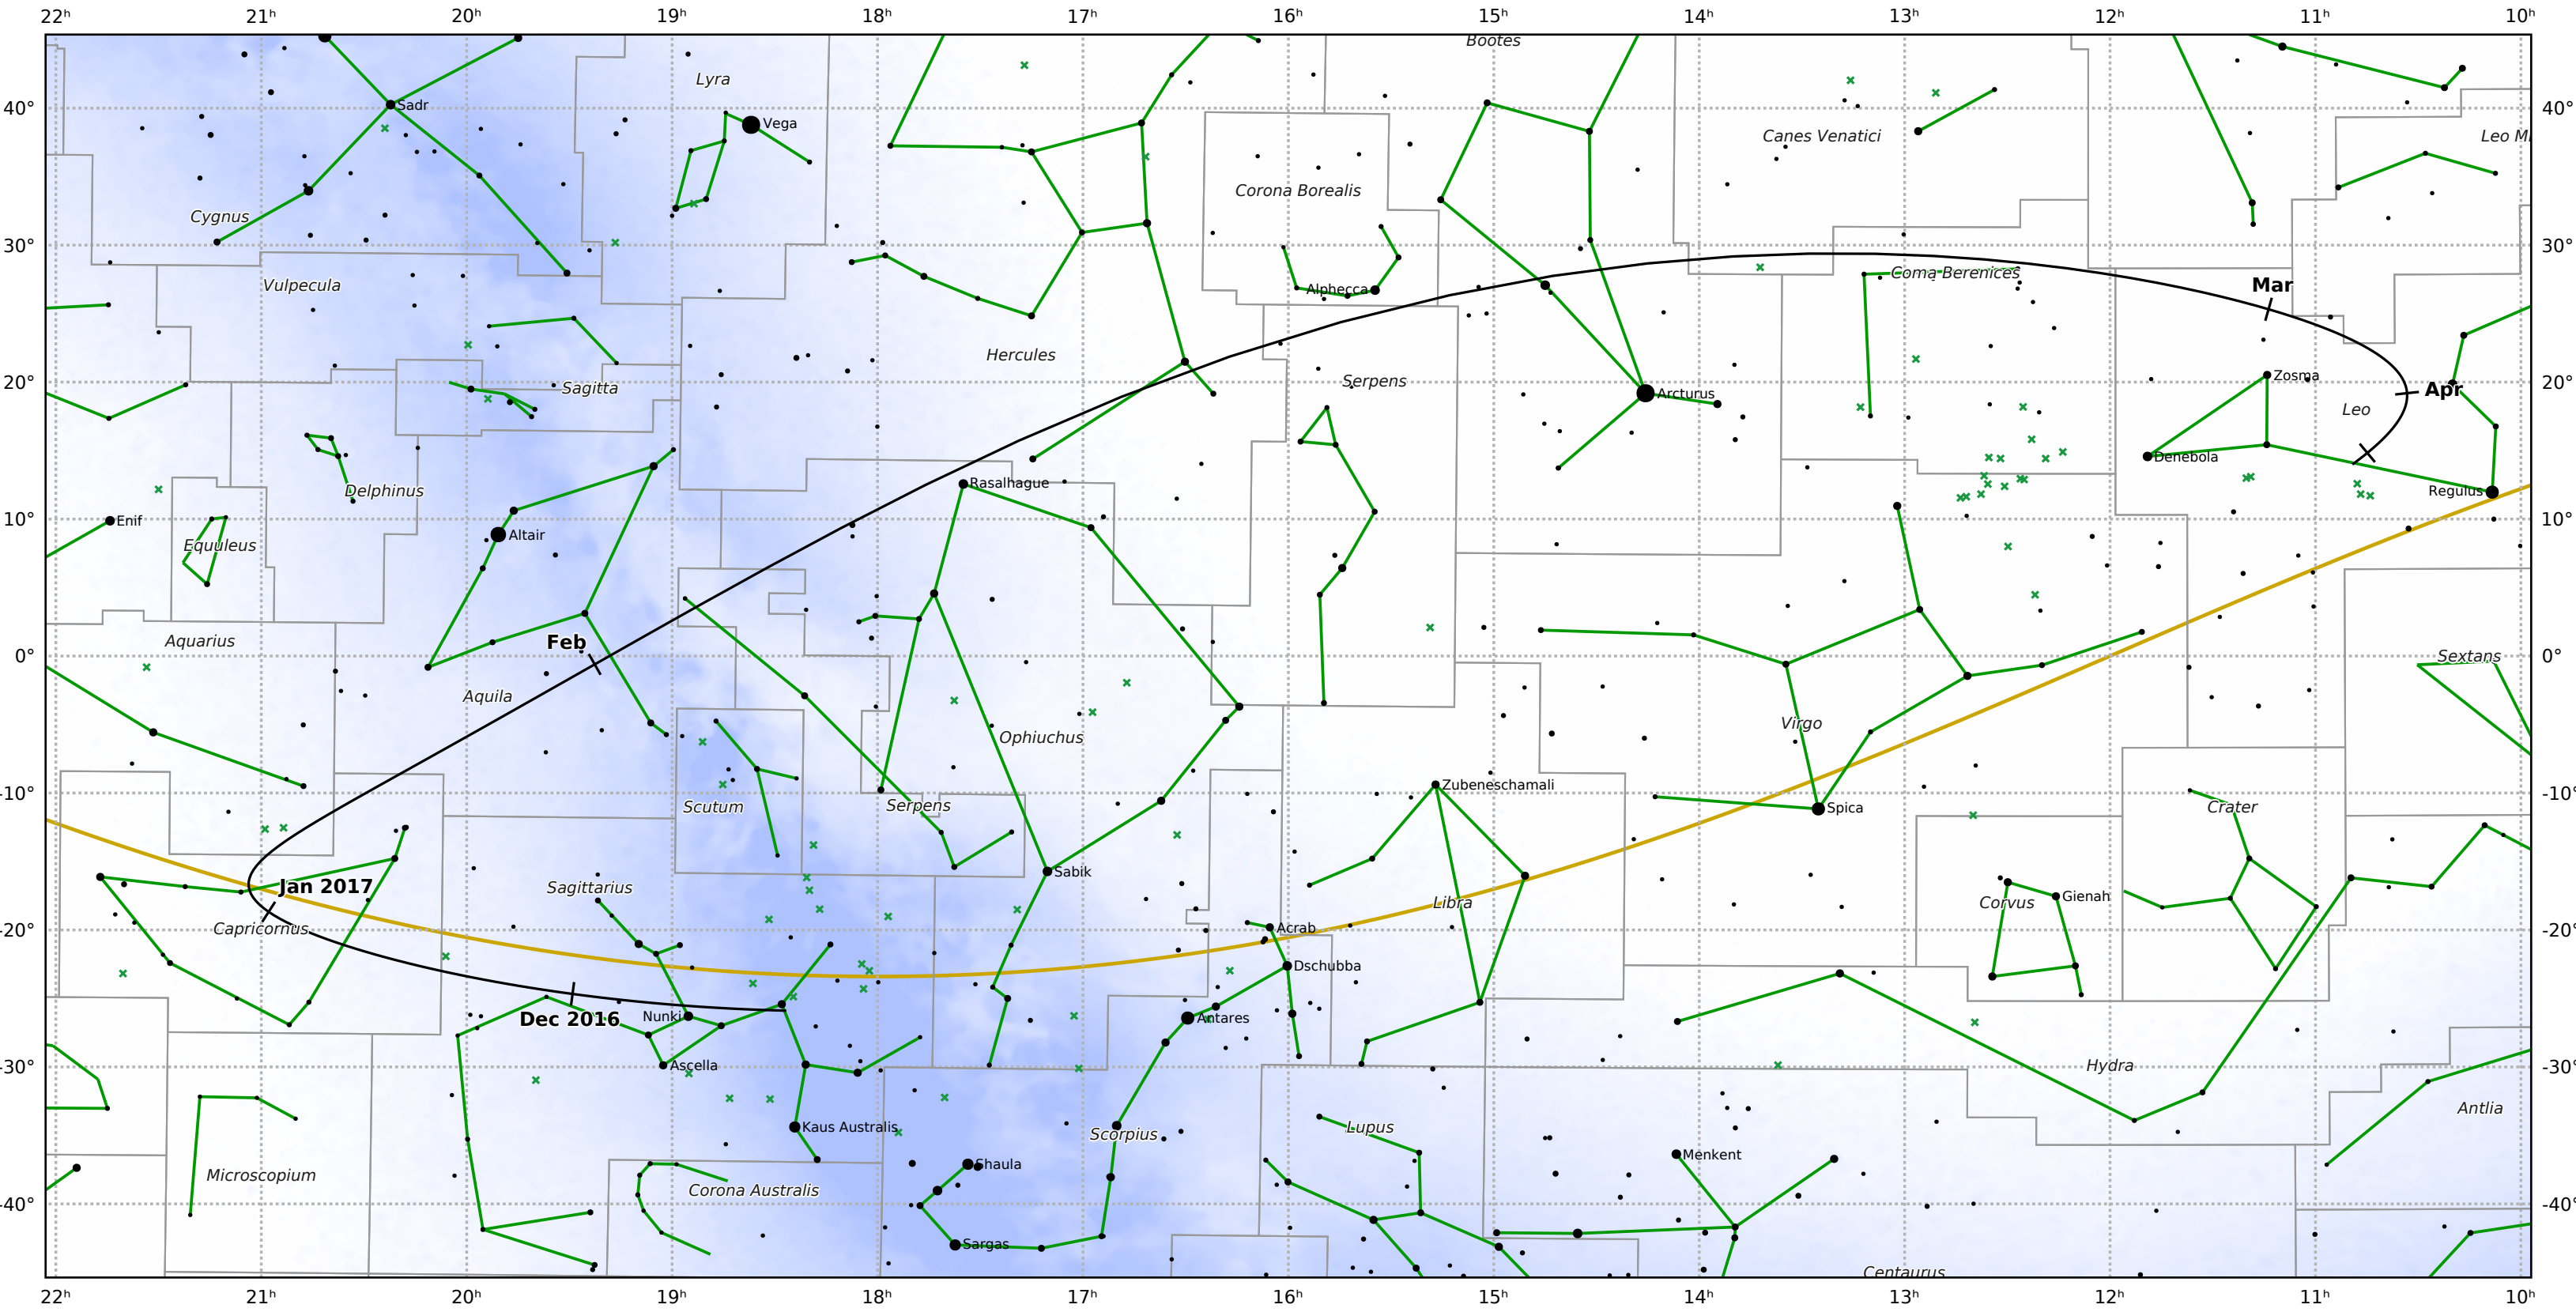

# The path of 45P/Honda-Mrkos-Pajdusakova starting on 8 Nov 2016

© Dominic Ford 2011-2019. Downloaded from <https://in-the-sky.org>

Magnitude scale: ● 5.0 ● 4.5 ● 4.0 ● 3.5 ● 3.0 ● 2.5 ● 2.0 ● 1.5 ● 1.0 ● 0.5

— Ecliptic Plane