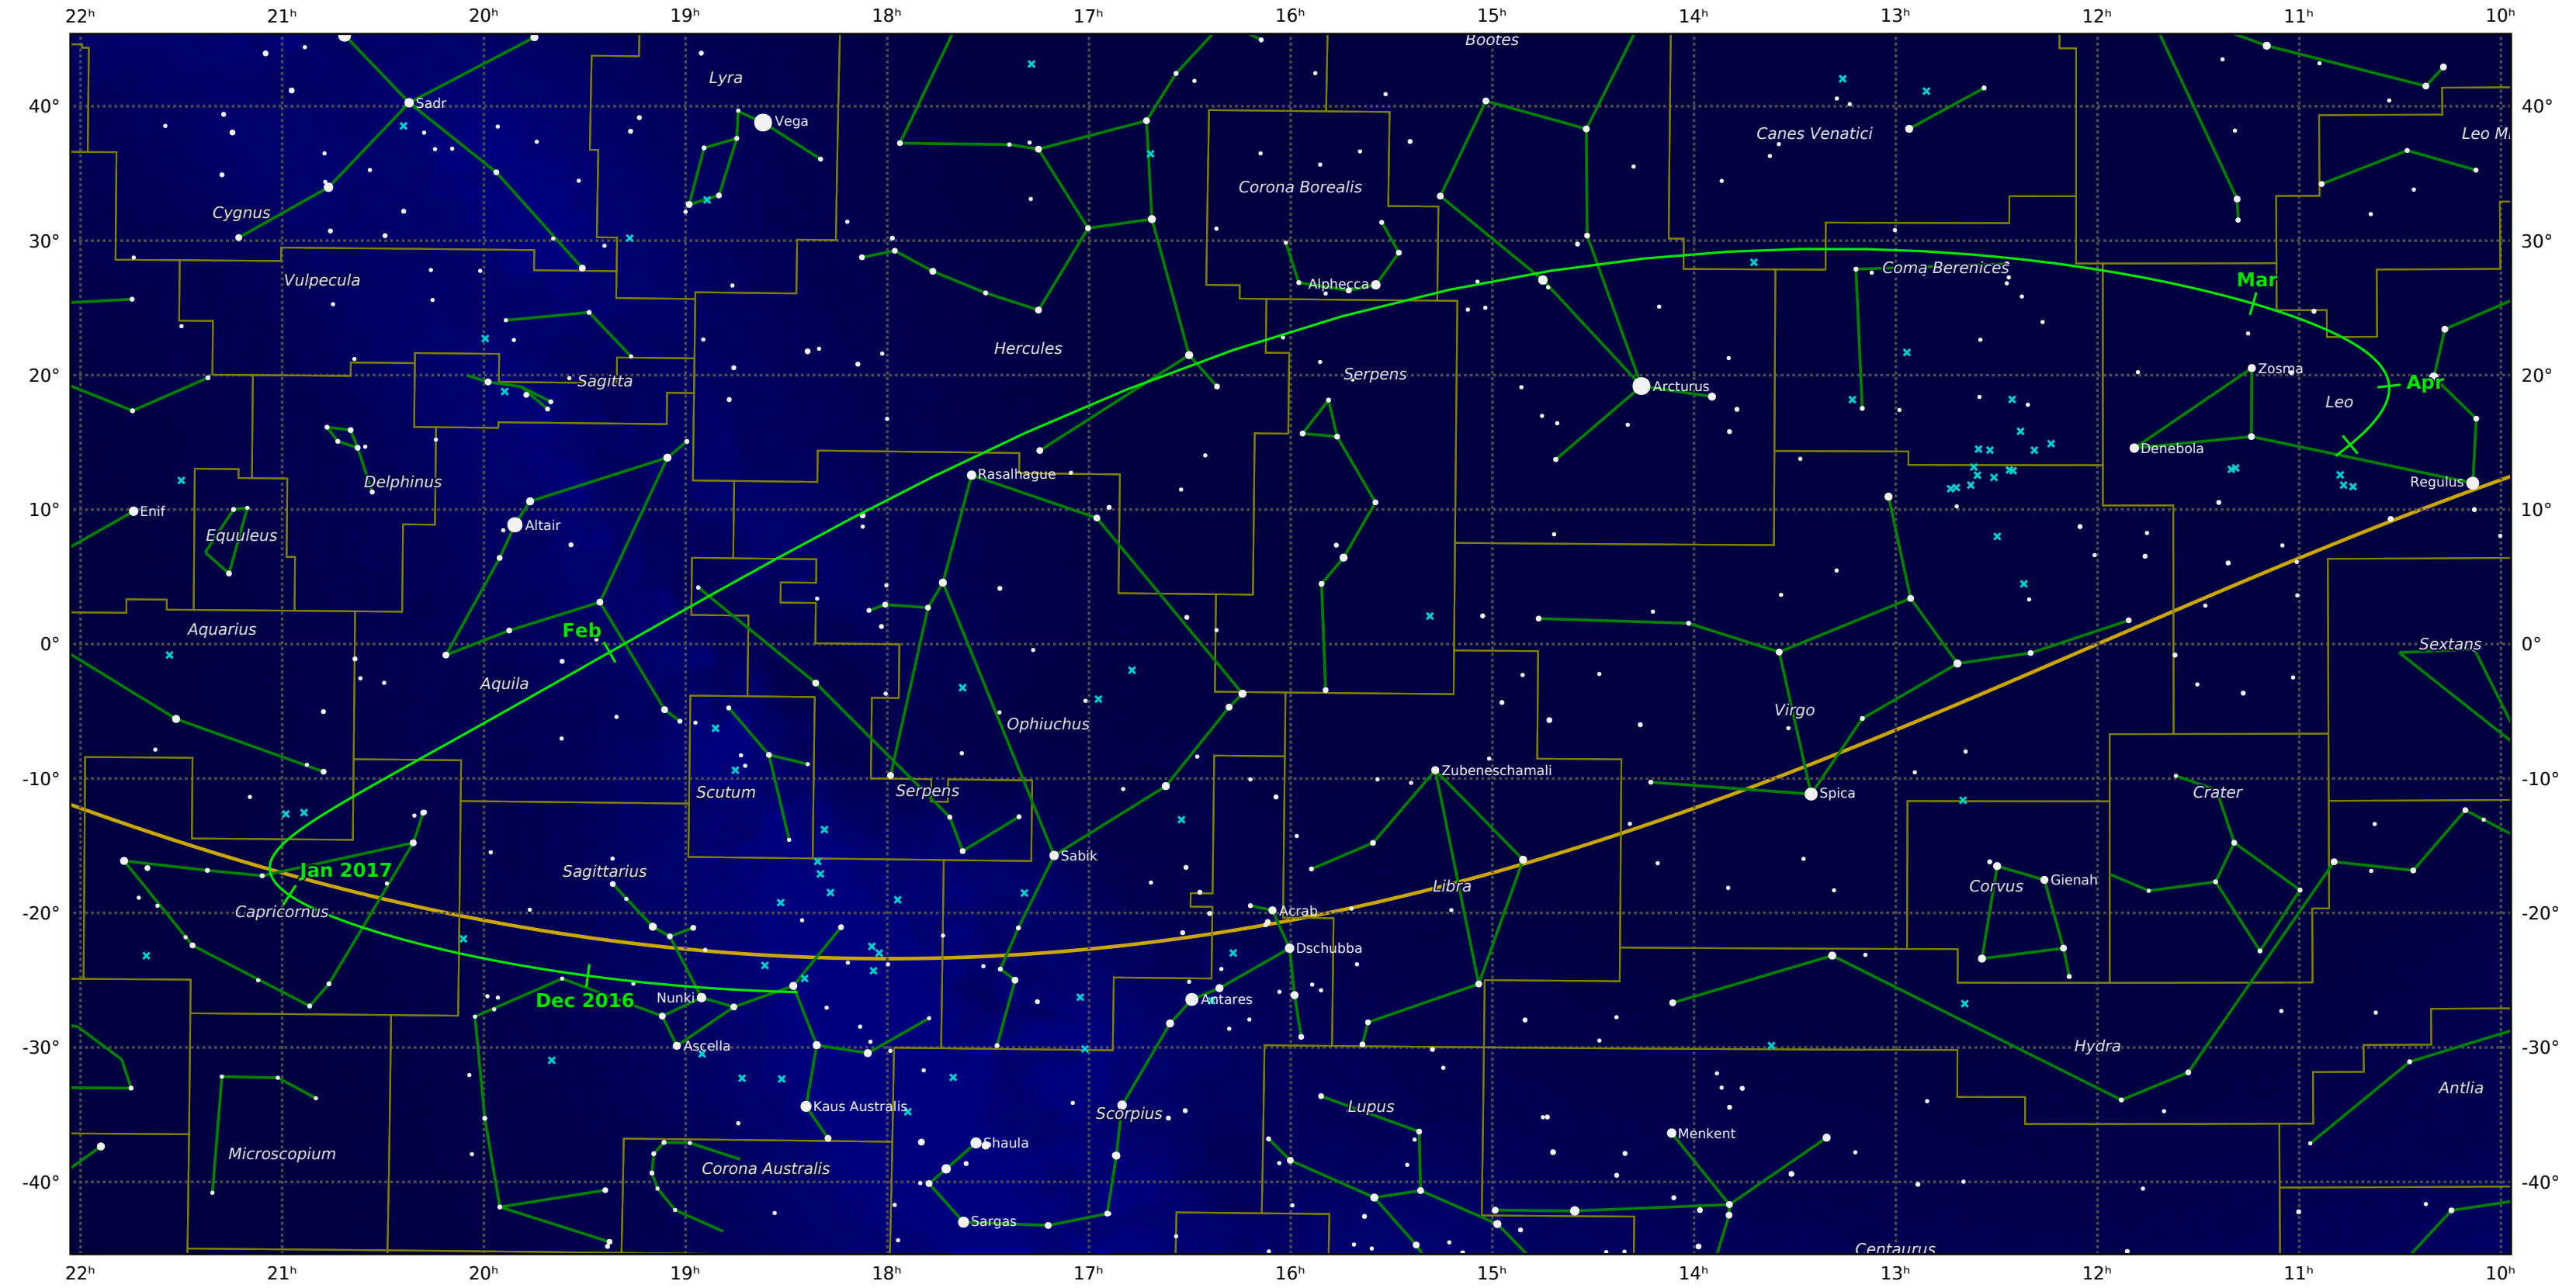

# The path of 45P/Honda-Mrkos-Pajdusakova starting on 8 Nov 2016

© Dominic Ford 2011-2019. Downloaded from <https://in-the-sky.org>

Magnitude scale: ● 5.0 ● 4.5 ● 4.0 ● 3.5 ● 3.0 ● 2.5 ● 2.0 ● 1.5 ● 1.0 ● 0.5

— Ecliptic Plane