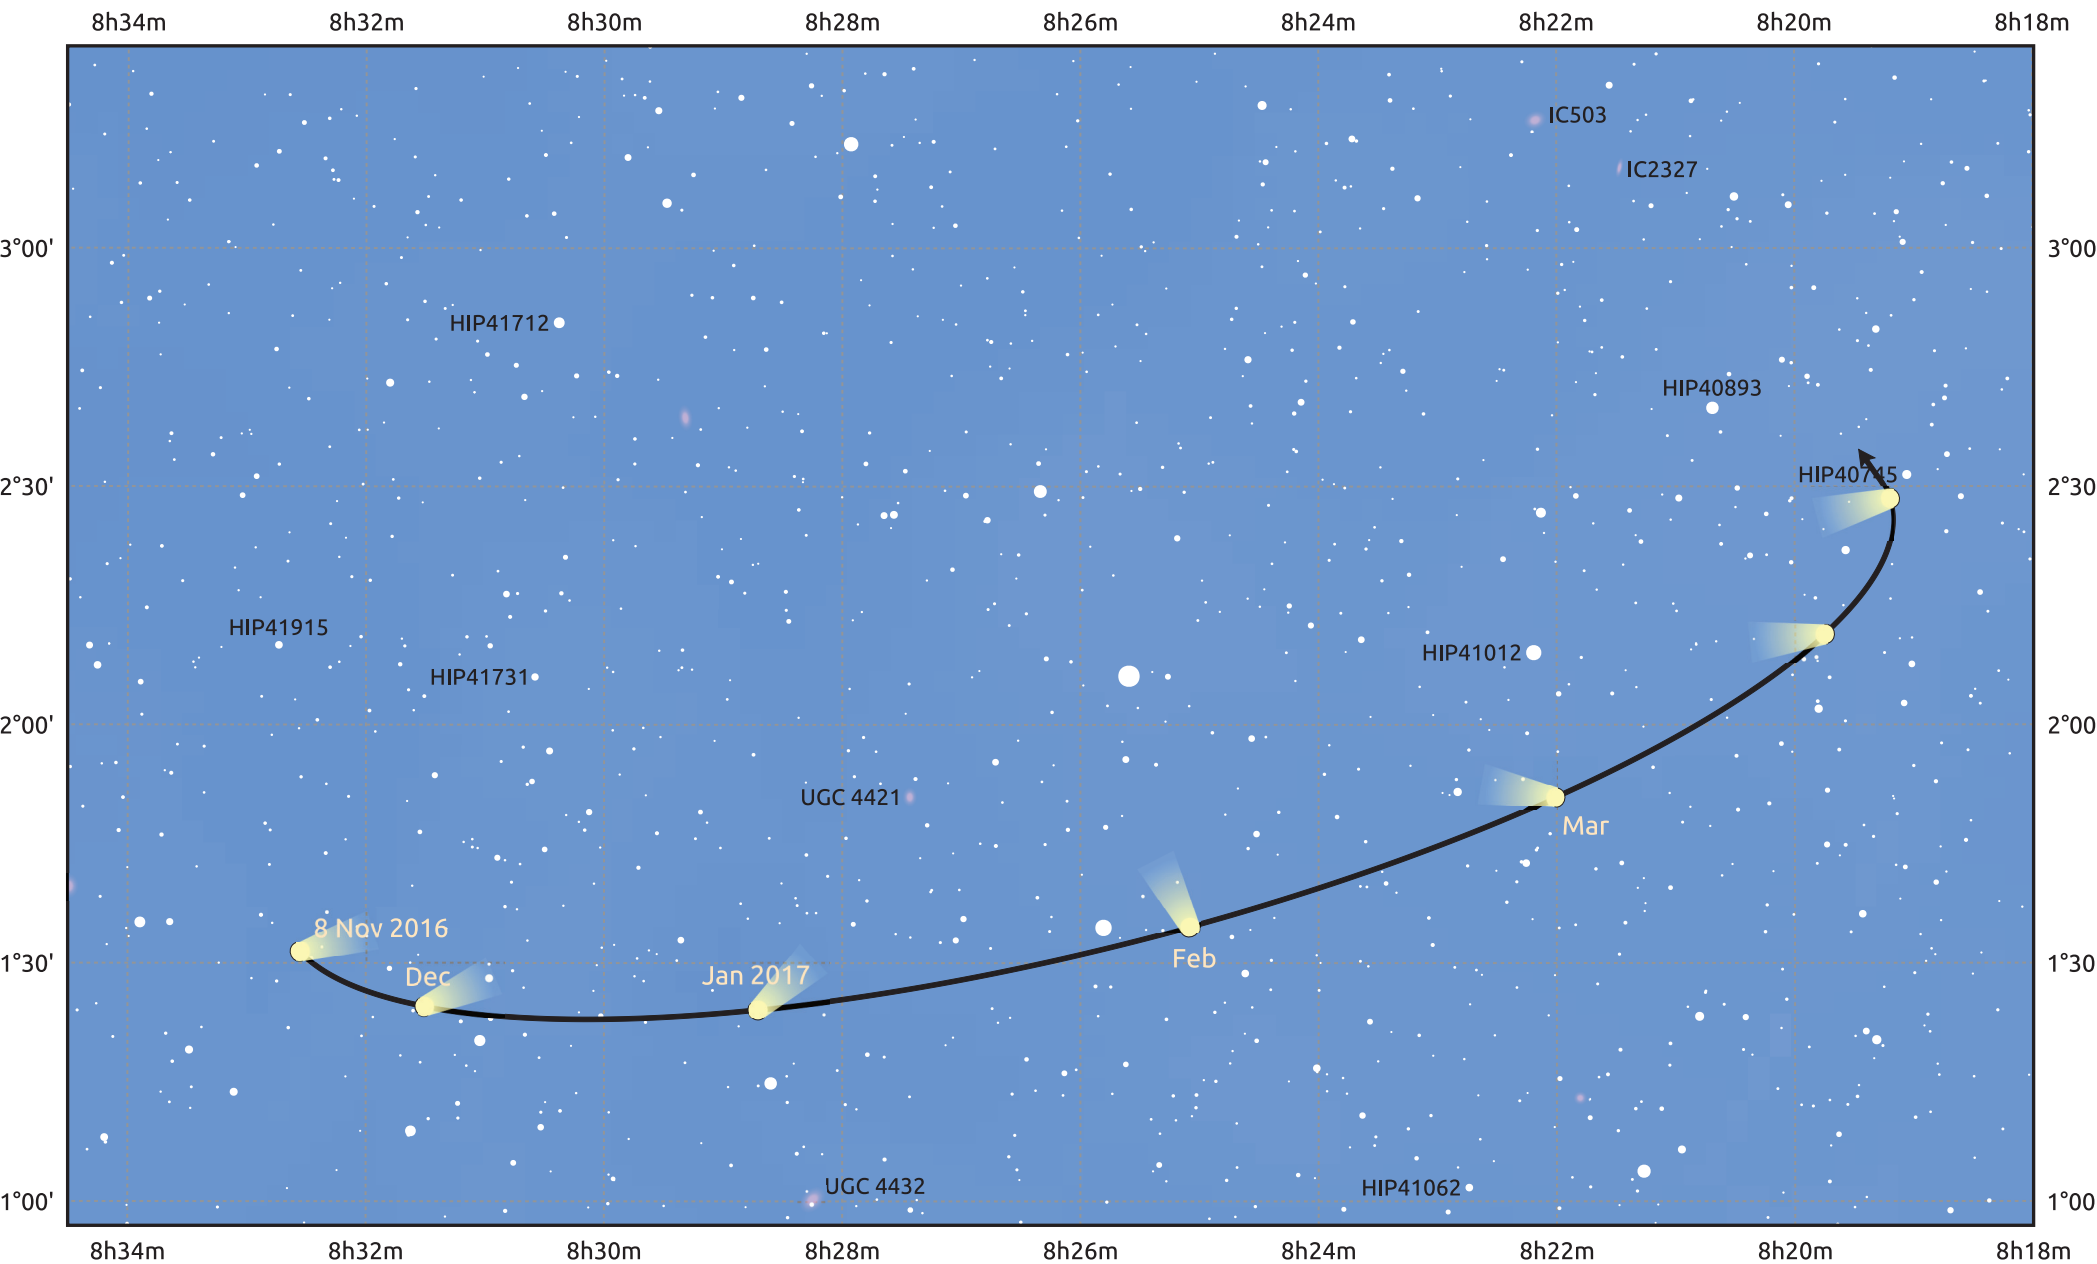

The path of 1P/Halley starting on 8 Nov 2016

© Dominic Ford 2011–2026. Date markers placed at midnight UTC. Downloaded from <https://in-the-sky.org>

Magnitude scale: 13.0 12.0 11.0 10.0 9.0 8.0 7.0 6.0 5.0

Ecliptic Plane

Galaxy Bright nebula Open cluster Globular cluster Planetary nebula

| Date | Mag |
|------------|-----|
| 2017 Jan 1 | nan |
| 2017 Mar 1 | nan |
| 2017 May 1 | nan |