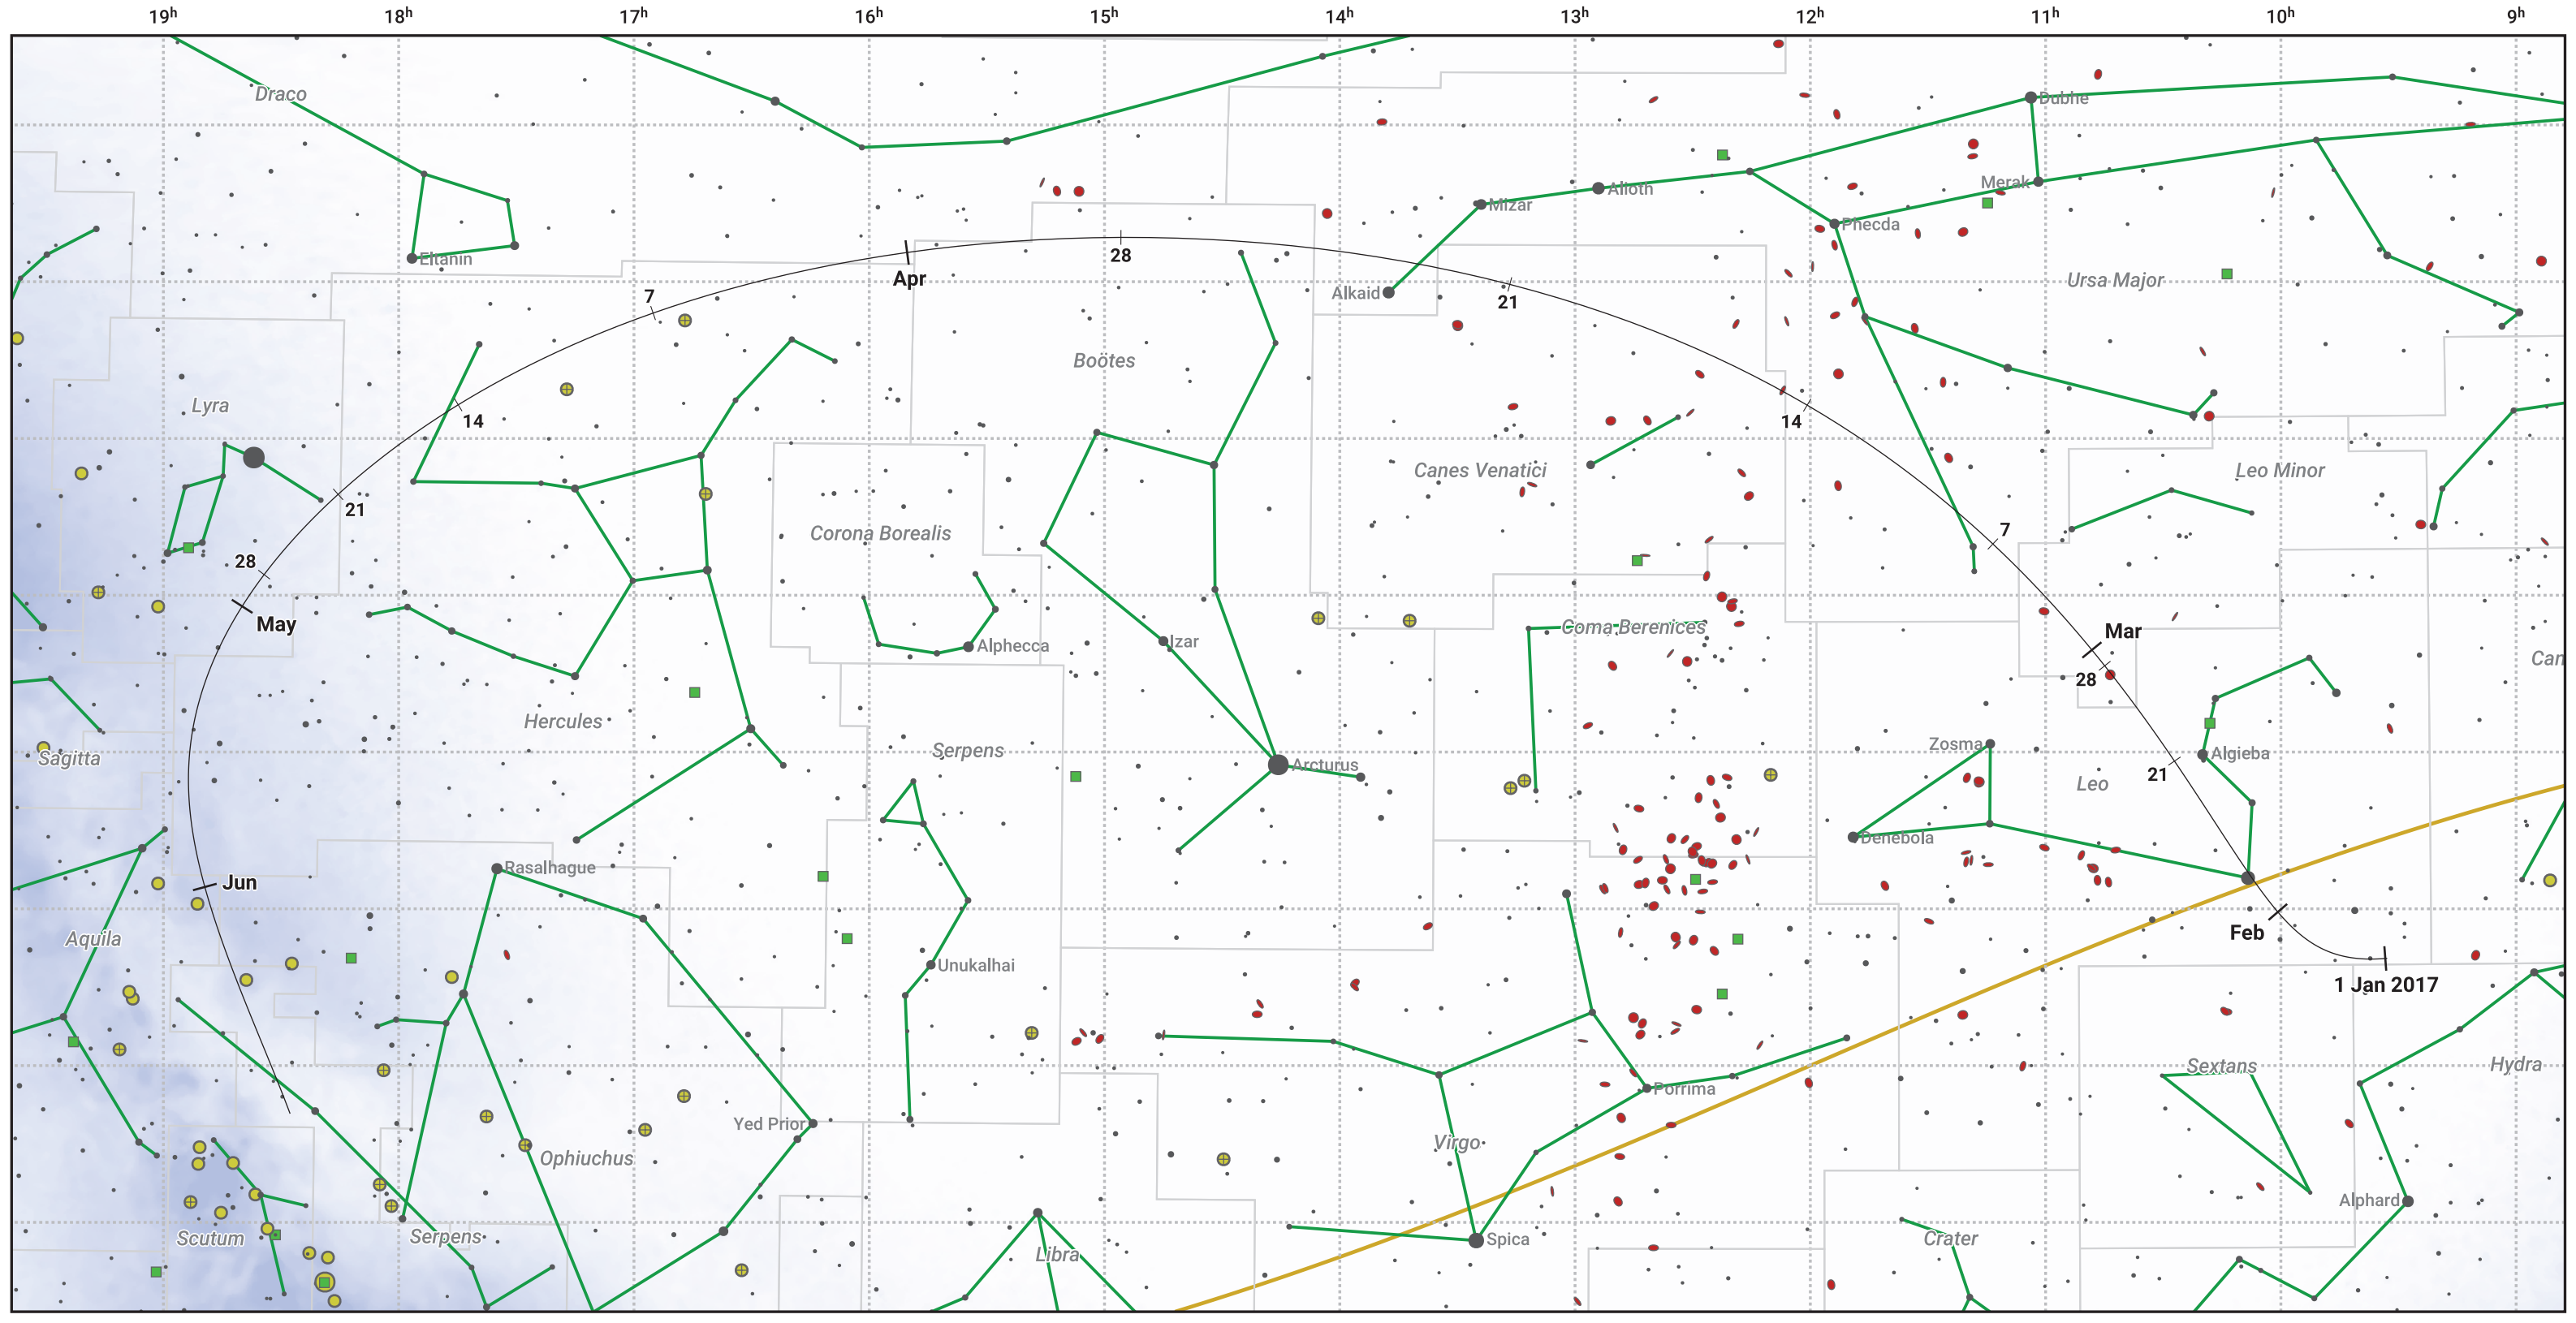

The path of 41P/Tuttle-Giacobini-Kresak starting on 31 Dec 2016

© Dominic Ford 2011–2024. Date markers placed at midnight UTC. Downloaded from <https://in-the-sky.org>

Magnitude scale: ● 6.0 ● 5.0 ● 4.0 ● 3.0 ● 2.0 ● 1.0 ● 0.0

— Ecliptic Plane

● Galaxy ■ Bright nebula ● Open cluster ⊕ Globular cluster

Date	Mag
2017 Jan 1	15.9
2017 Jan 11	14.9
2017 Jan 22	13.7
2017 Jan 31	12.7
2017 Feb 9	11.6
2017 Feb 18	10.6
2017 Feb 27	9.5
2017 Mar 1	9.3
2017 Mar 9	8.4
2017 Mar 24	7.4
2017 Apr 29	8.4
2017 May 1	8.6
2017 May 14	9.5
2017 May 27	10.6
2017 Jun 8	11.6
2017 Jun 19	12.7