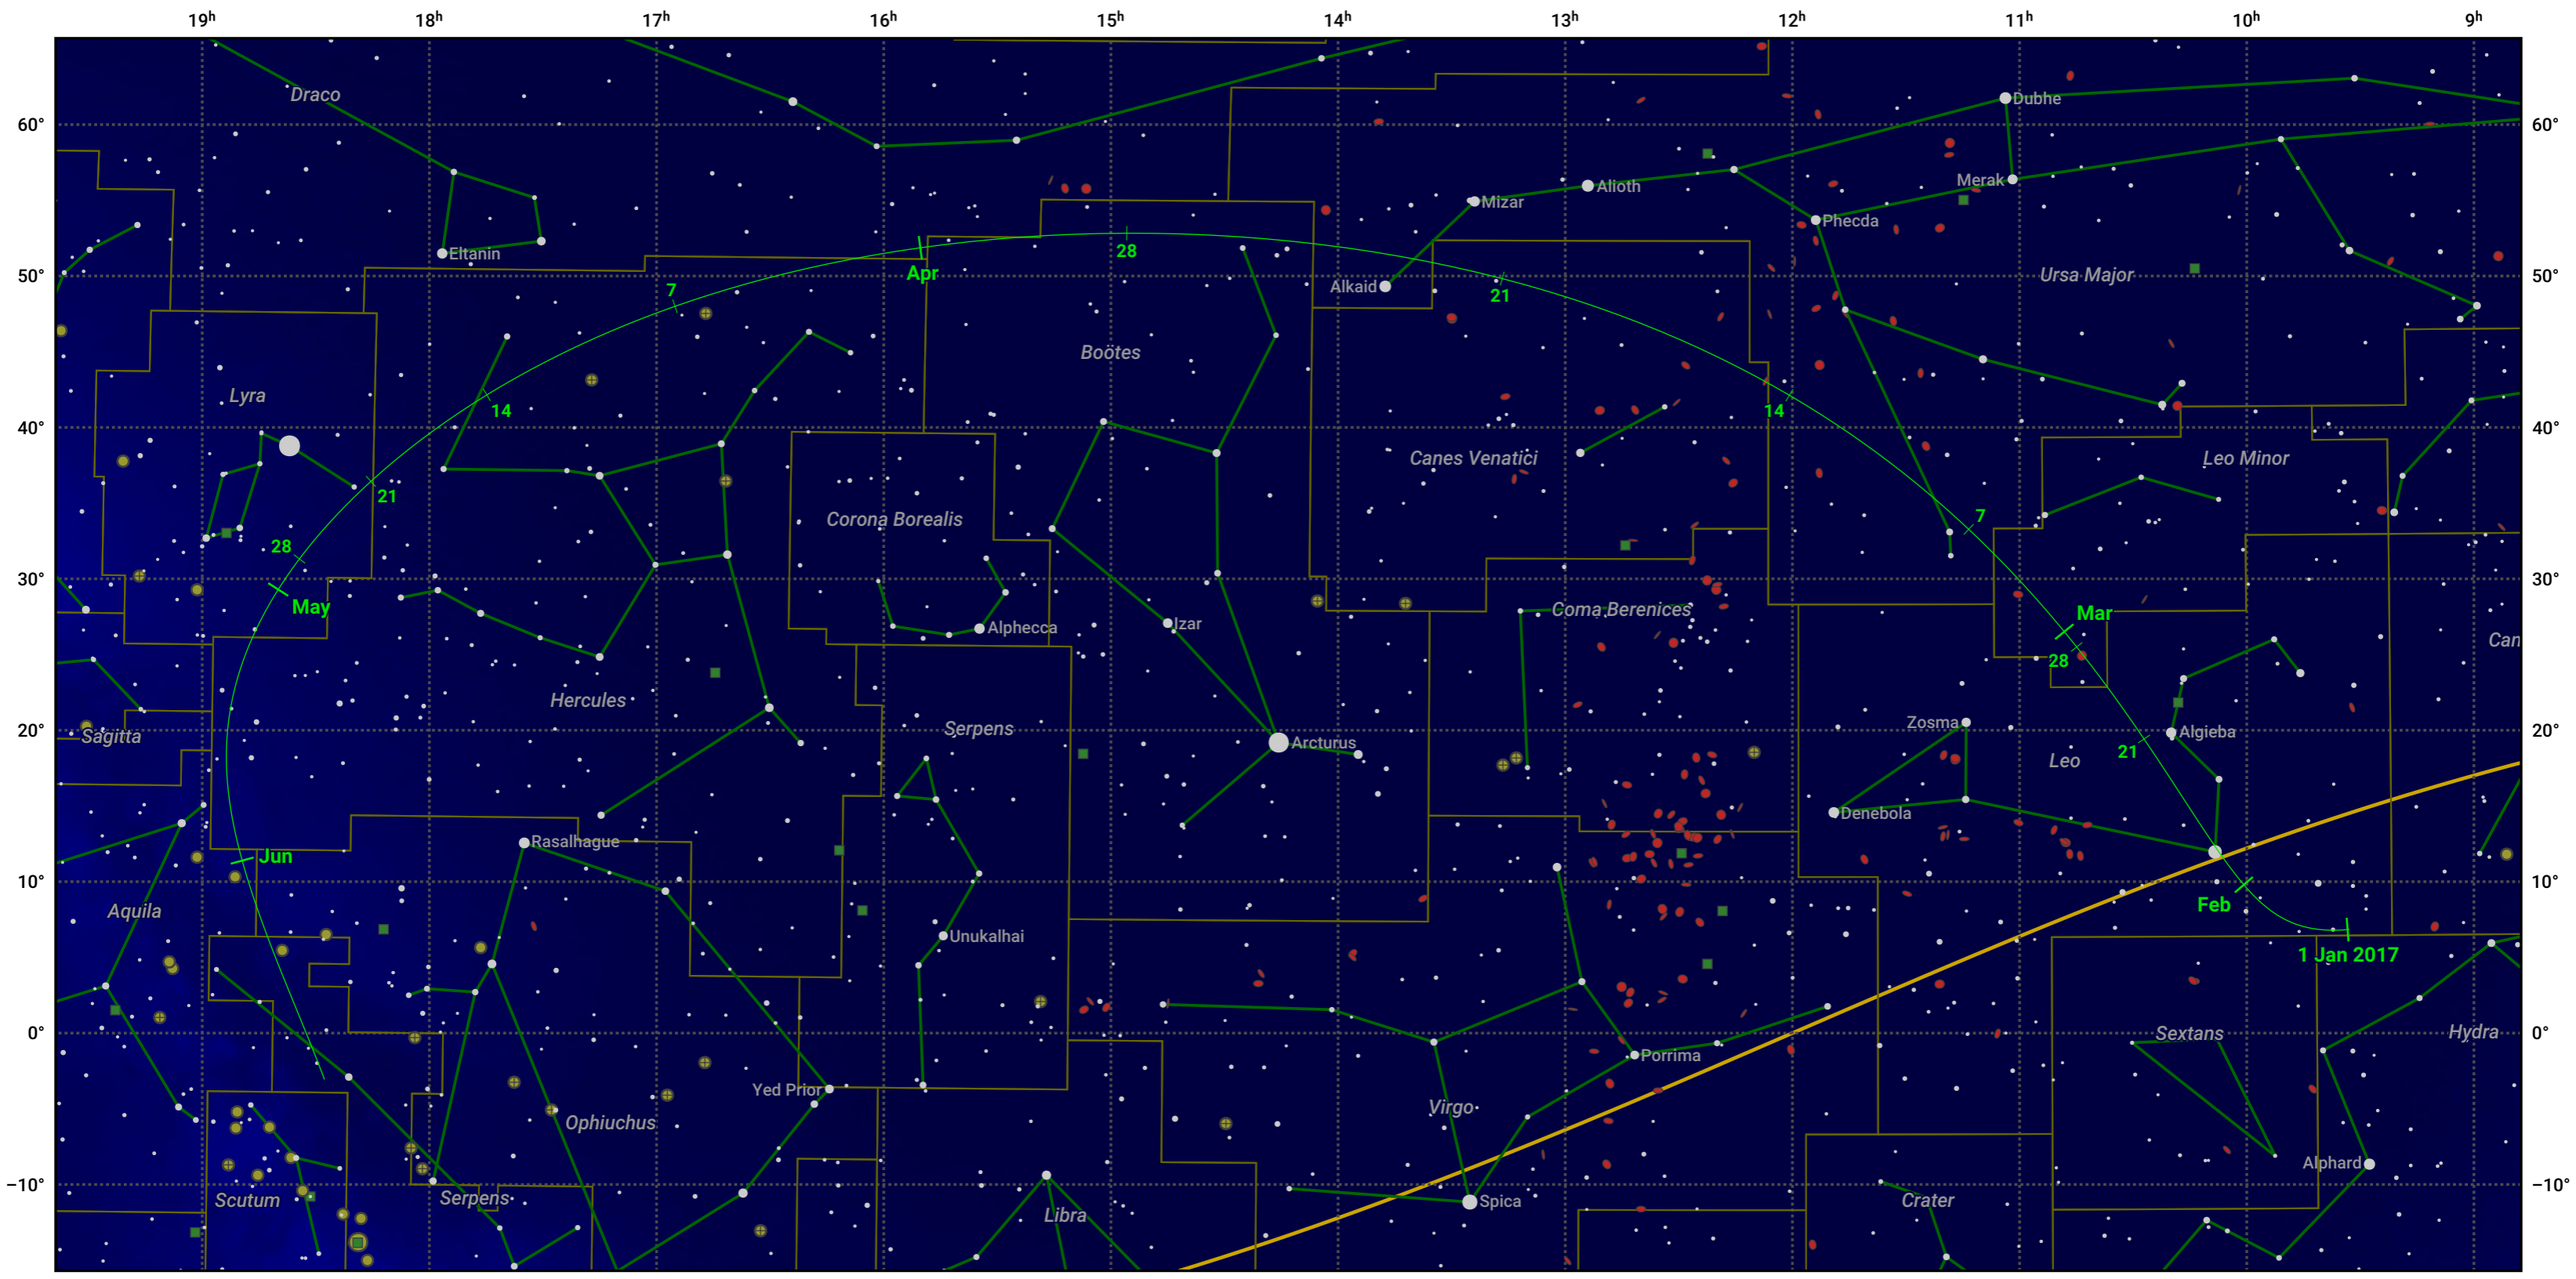

The path of 41P/Tuttle-Giacobini-Kresak starting on 31 Dec 2016

© Dominic Ford 2011–2024. Date markers placed at midnight UTC. Downloaded from <https://in-the-sky.org>

Magnitude scale: 6.0 5.0 4.0 3.0 2.0 1.0 0.0

— Ecliptic Plane

Galaxy
 Bright nebula
 Open cluster
 Globular cluster

Date	Mag
2017 Jan 1	15.9
2017 Jan 11	14.9
2017 Jan 22	13.7
2017 Jan 31	12.7
2017 Feb 9	11.6
2017 Feb 18	10.6
2017 Feb 27	9.5
2017 Mar 1	9.3
2017 Mar 9	8.4
2017 Mar 24	7.4
2017 Apr 29	8.4
2017 May 1	8.6
2017 May 14	9.5
2017 May 27	10.6
2017 Jun 8	11.6
2017 Jun 19	12.7