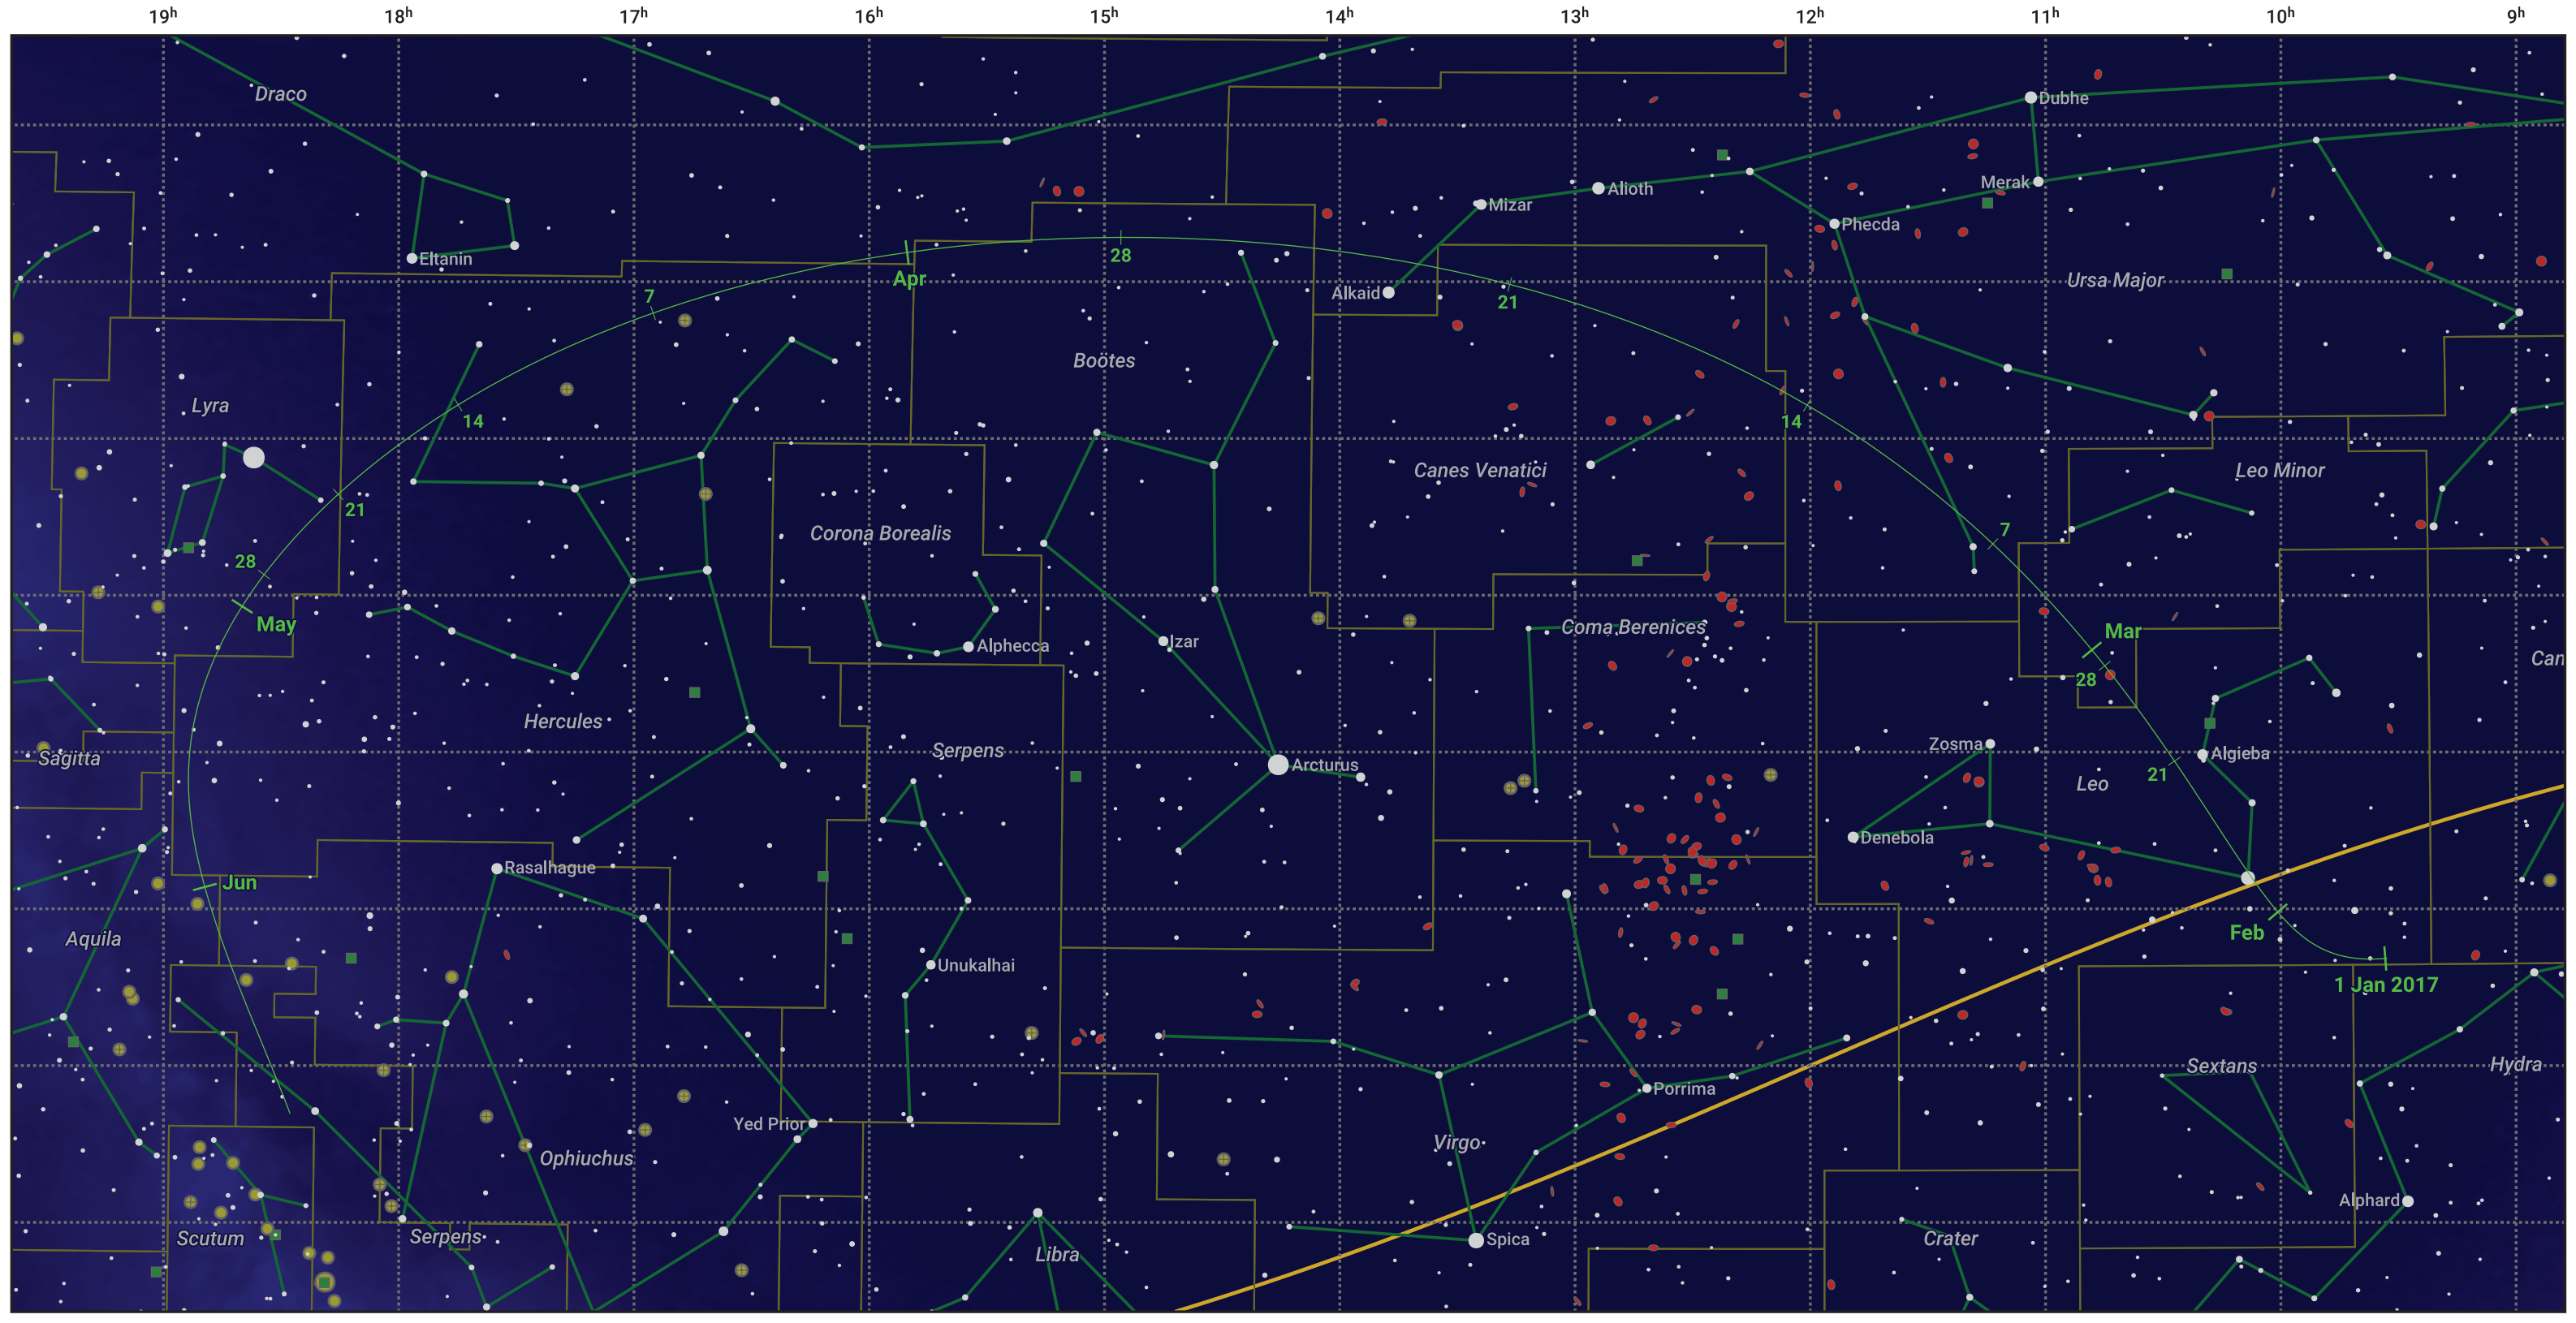

The path of 41P/Tuttle-Giacobini-Kresak starting on 31 Dec 2016

© Dominic Ford 2011–2024. Date markers placed at midnight UTC. Downloaded from <https://in-the-sky.org>

Magnitude scale: 6.0 5.0 4.0 3.0 2.0 1.0 0.0

— Ecliptic Plane

Galaxy
 Bright nebula
 Open cluster
 Globular cluster

Date	Mag
2017 Jan 1	15.9
2017 Jan 11	14.9
2017 Jan 22	13.7
2017 Jan 31	12.7
2017 Feb 9	11.6
2017 Feb 18	10.6
2017 Feb 27	9.5
2017 Mar 1	9.3
2017 Mar 9	8.4
2017 Mar 24	7.4
2017 Apr 29	8.4
2017 May 1	8.6
2017 May 14	9.5
2017 May 27	10.6
2017 Jun 8	11.6
2017 Jun 19	12.7