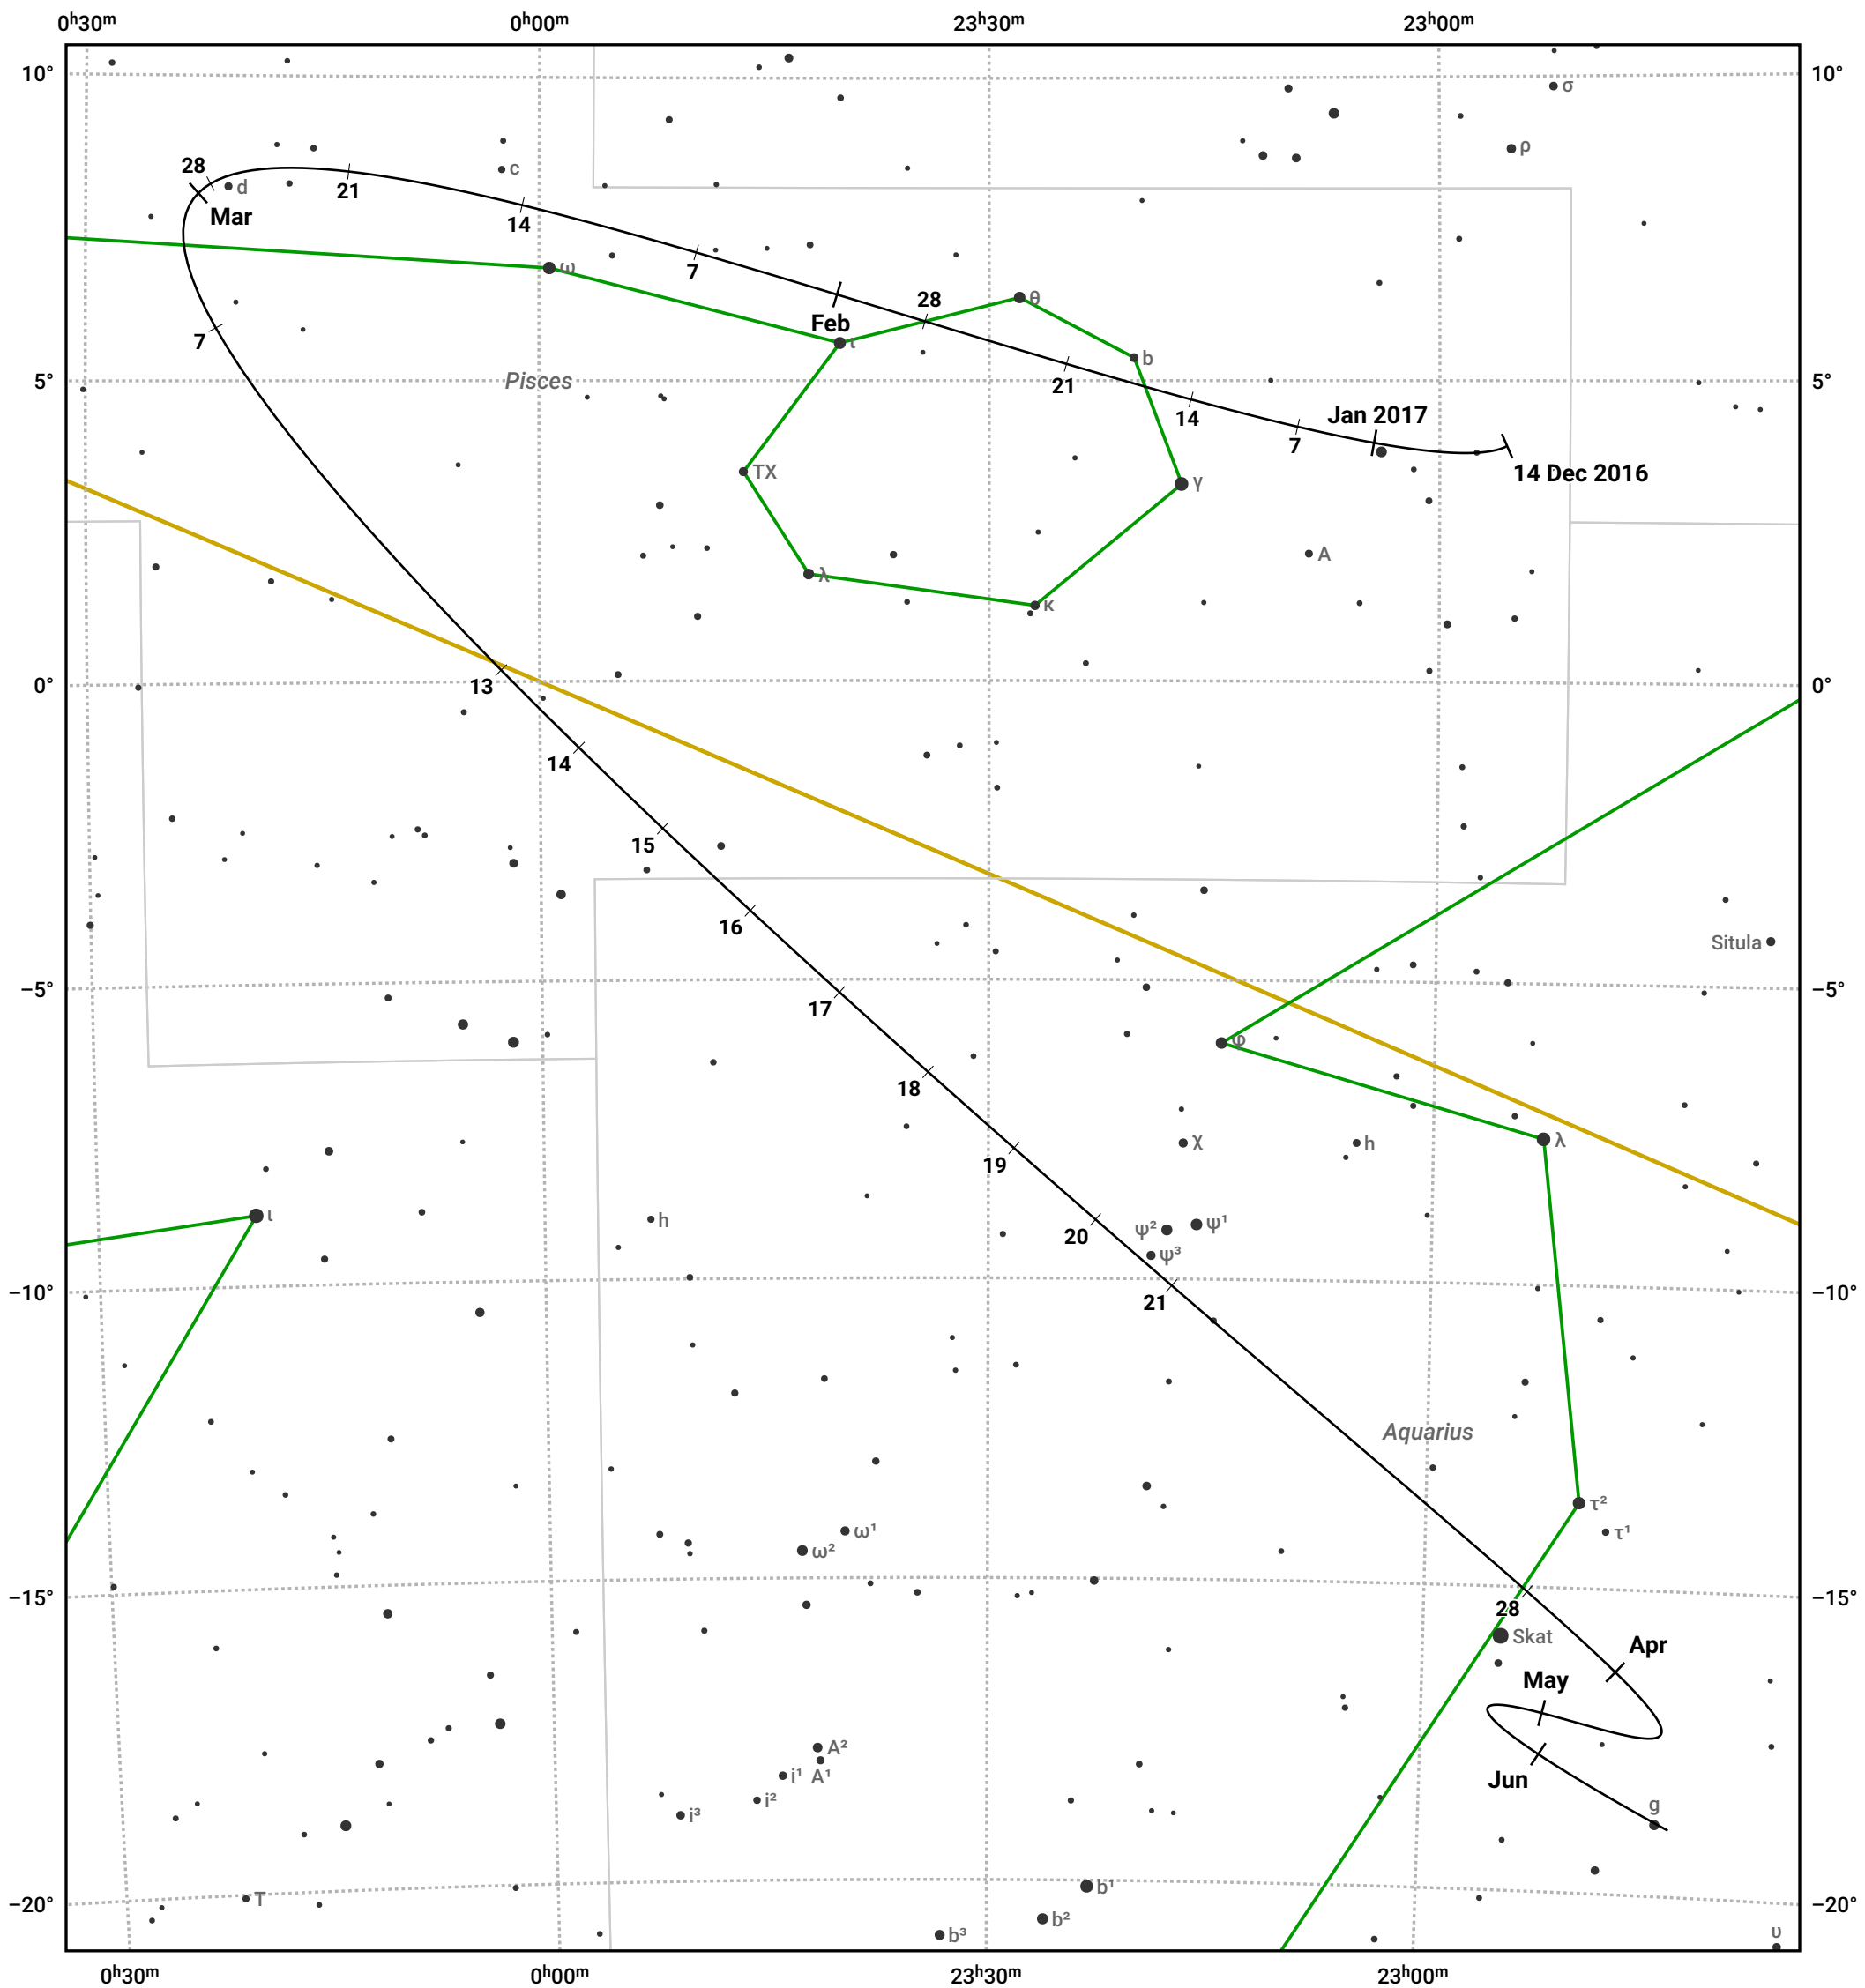

# The path of 2P/Encke starting on 14 Dec 2016

© Dominic Ford 2011–2024. Date markers placed at midnight UTC. Downloaded from <https://in-the-sky.org>

Magnitude scale: • 7.0 • 6.0 • 5.0 • 4.0 • 3.0

— Ecliptic Plane

● Galaxy ■ Bright nebula ● Open cluster ⊕ Globular cluster

Date	Mag
2017 Jan 1	12.5
2017 Jan 11	12.1
2017 Jan 28	11.0
2017 Feb 9	9.9
2017 Feb 18	8.8
2017 Feb 25	7.7
2017 Mar 1	6.9
2017 Mar 3	6.5
2017 Mar 9	5.4
2017 Mar 26	6.4
2017 Apr 1	7.5
2017 Apr 8	8.5
2017 Apr 17	9.6
2017 Apr 29	10.6
2017 May 1	10.7
2017 May 17	11.6