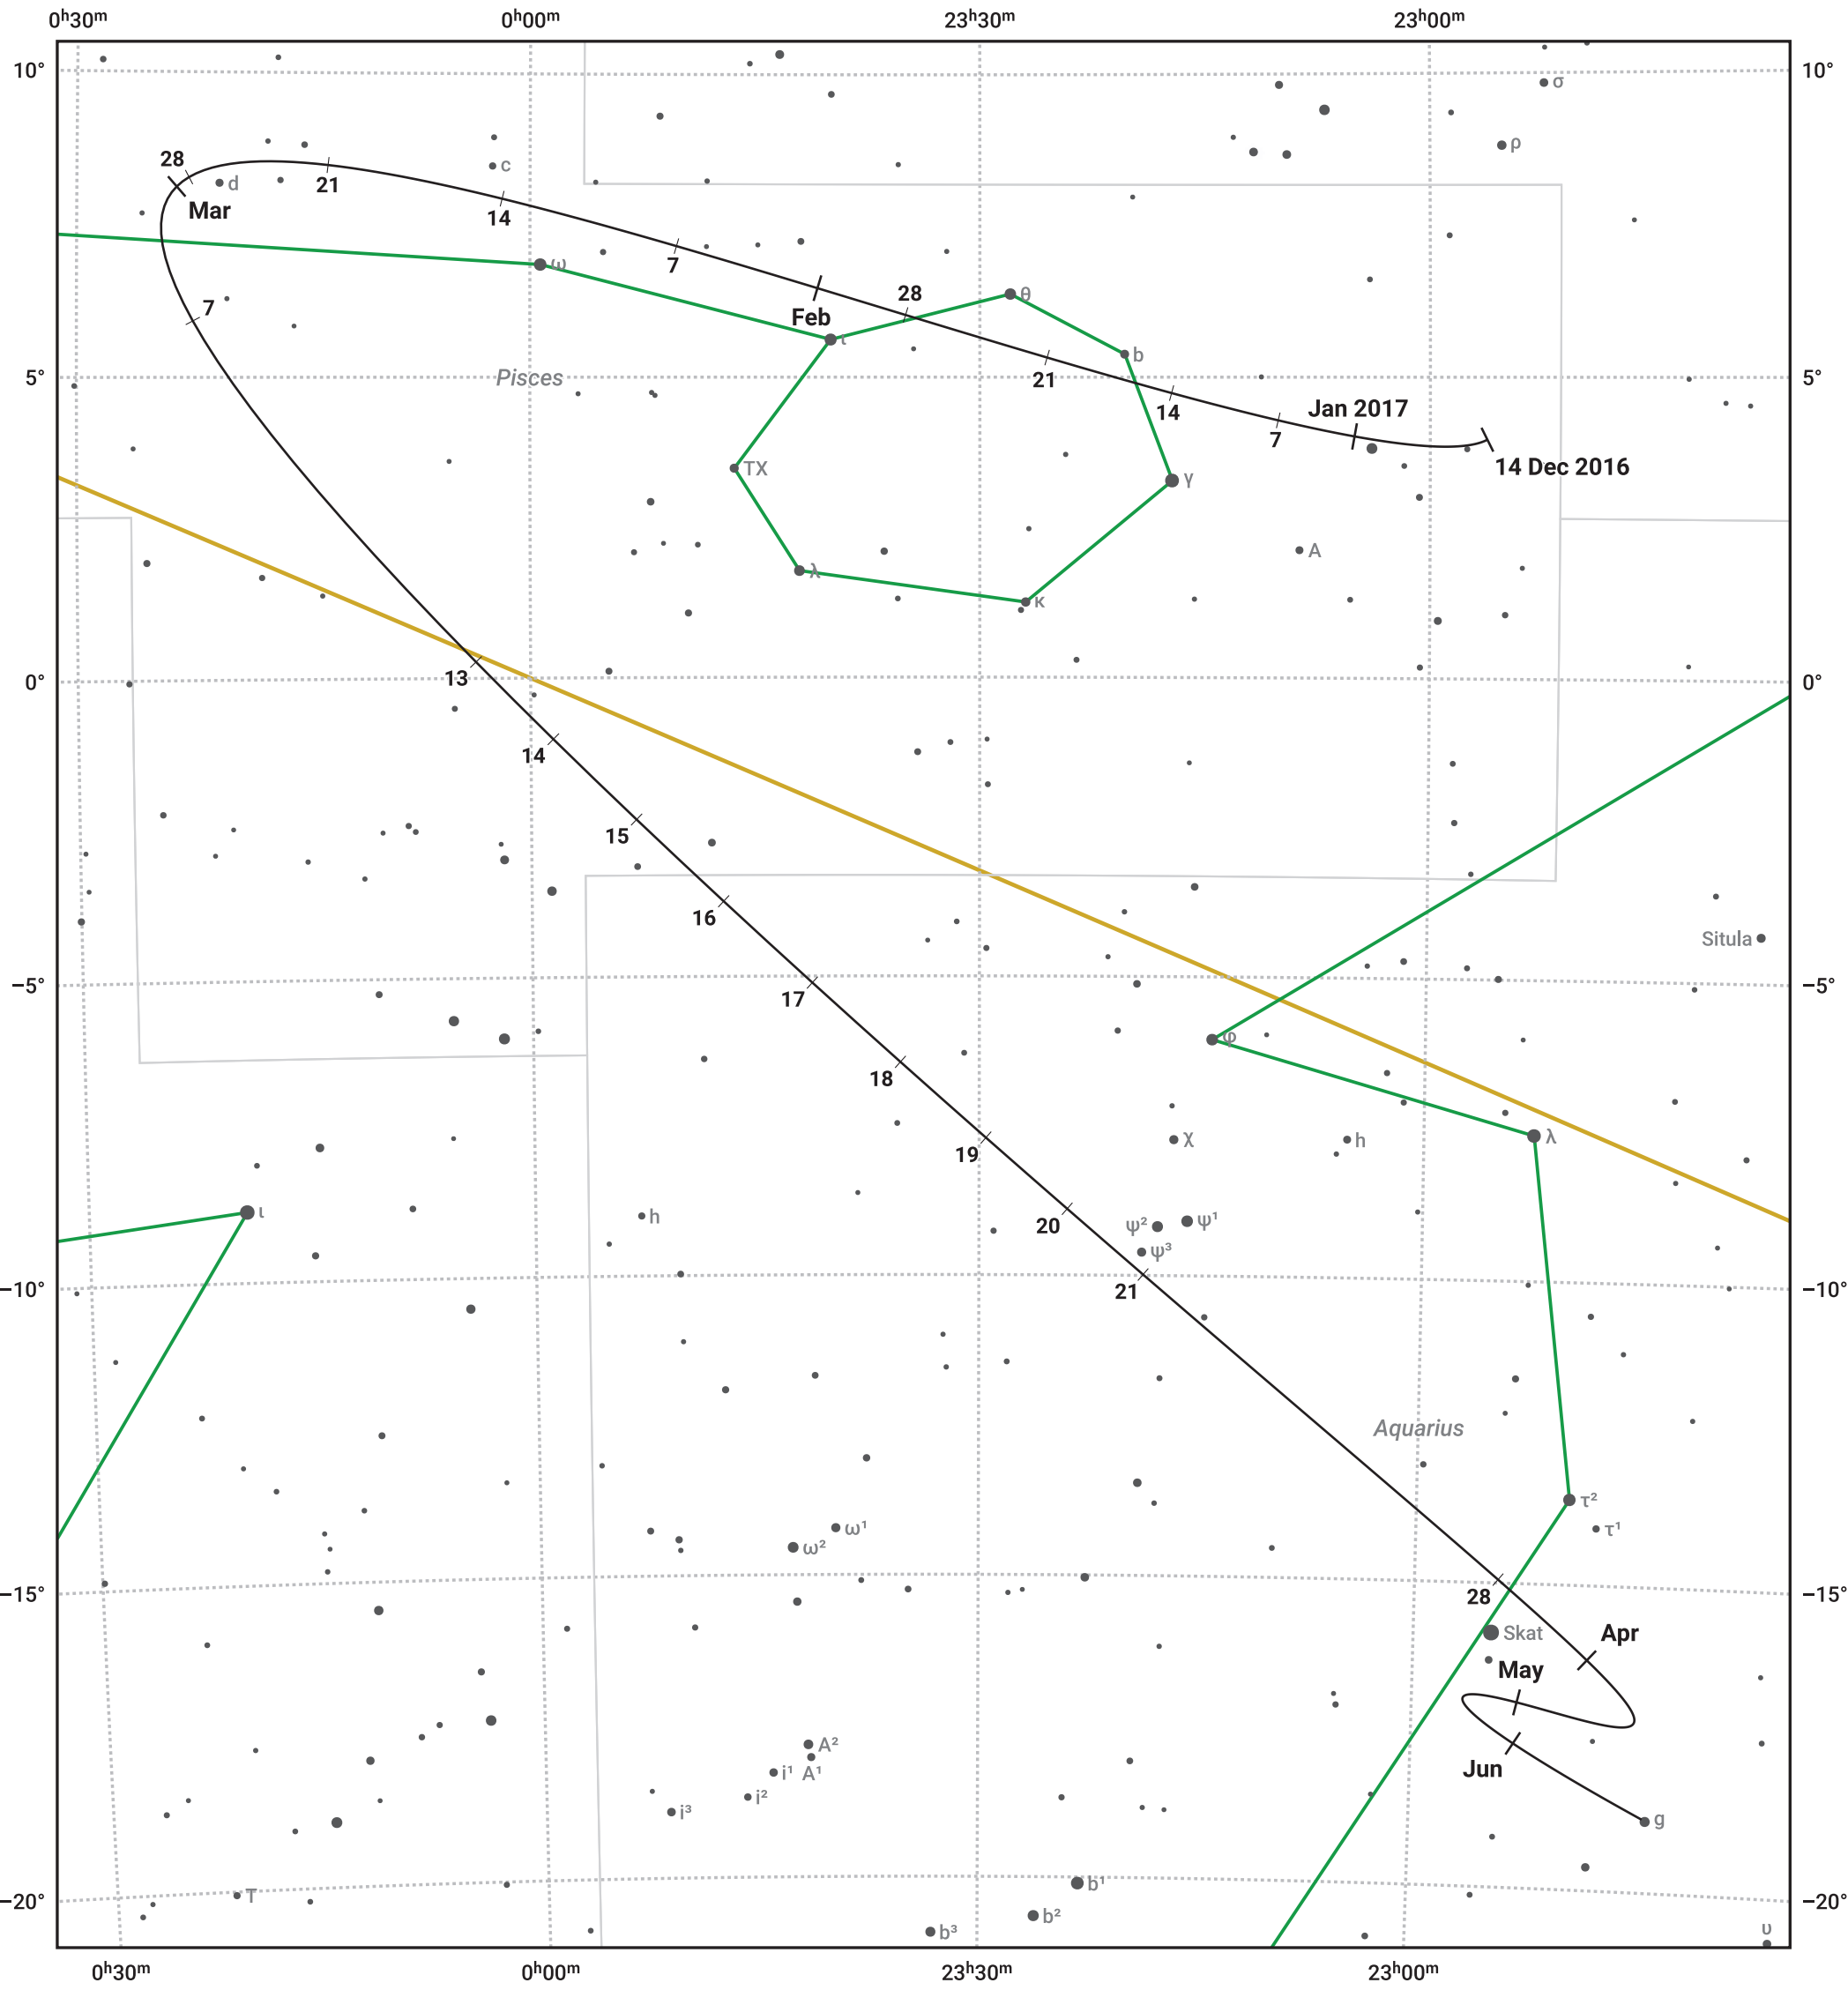

# The path of 2P/Encke starting on 14 Dec 2016

© Dominic Ford 2011–2024. Date markers placed at midnight UTC. Downloaded from <https://in-the-sky.org>

Magnitude scale: • 7.0 • 6.0 • 5.0 • 4.0 • 3.0

— Ecliptic Plane

- Galaxy
- Bright nebula
- Open cluster
- ⊕ Globular cluster

Date	Mag
2017 Jan 1	12.6
2017 Jan 11	12.1
2017 Jan 28	11.1
2017 Feb 9	10.0
2017 Feb 18	8.9
2017 Feb 25	7.7
2017 Mar 1	7.0
2017 Mar 3	6.6
2017 Mar 8	5.6
2017 Mar 28	6.7
2017 Apr 3	7.8
2017 Apr 10	8.8
2017 Apr 19	9.8
2017 May 1	10.7
2017 May 2	10.8
2017 May 22	11.9