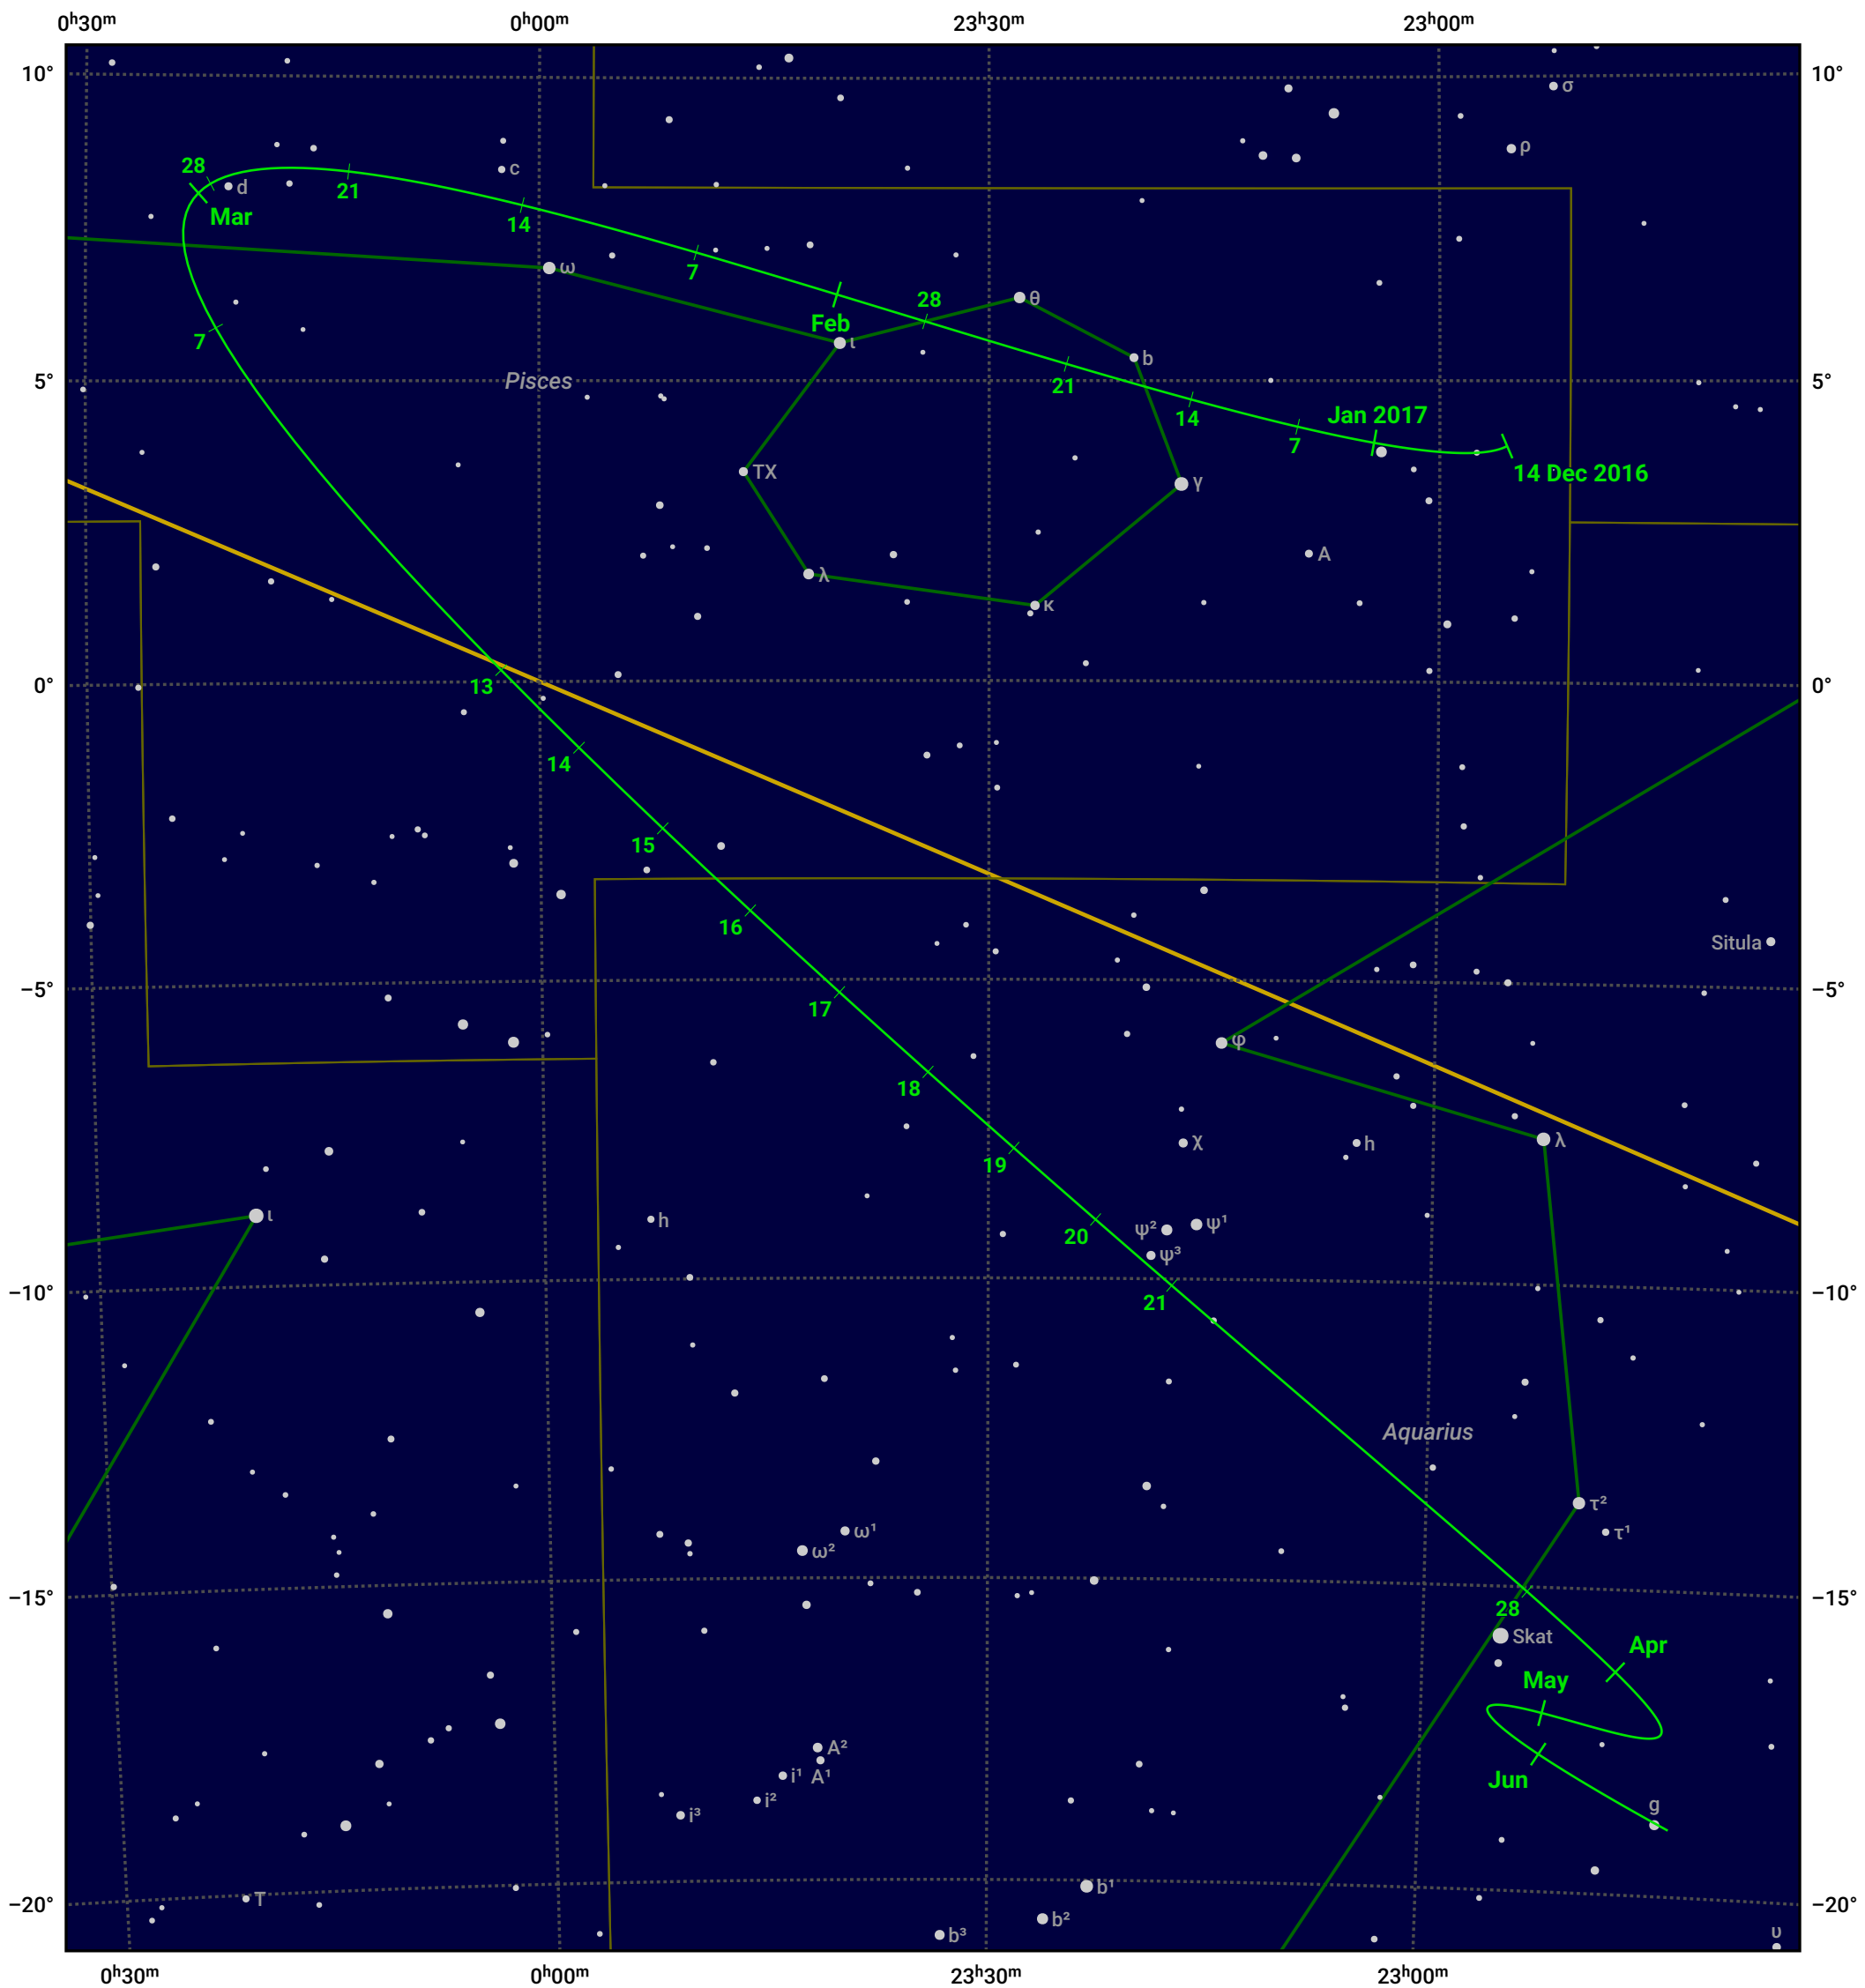

The path of 2P/Encke starting on 14 Dec 2016

© Dominic Ford 2011–2024. Date markers placed at midnight UTC. Downloaded from <https://in-the-sky.org>

Magnitude scale: • 7.0 • 6.0 • 5.0 • 4.0 • 3.0

— Ecliptic Plane

● Galaxy ■ Bright nebula ● Open cluster ● Globular cluster

Date	Mag
2017 Jan 1	12.5
2017 Jan 11	12.1
2017 Jan 28	11.0
2017 Feb 9	9.9
2017 Feb 18	8.8
2017 Feb 25	7.7
2017 Mar 1	6.9
2017 Mar 3	6.5
2017 Mar 9	5.4
2017 Mar 26	6.4
2017 Apr 1	7.5
2017 Apr 8	8.5
2017 Apr 17	9.6
2017 Apr 29	10.6
2017 May 1	10.7
2017 May 17	11.6