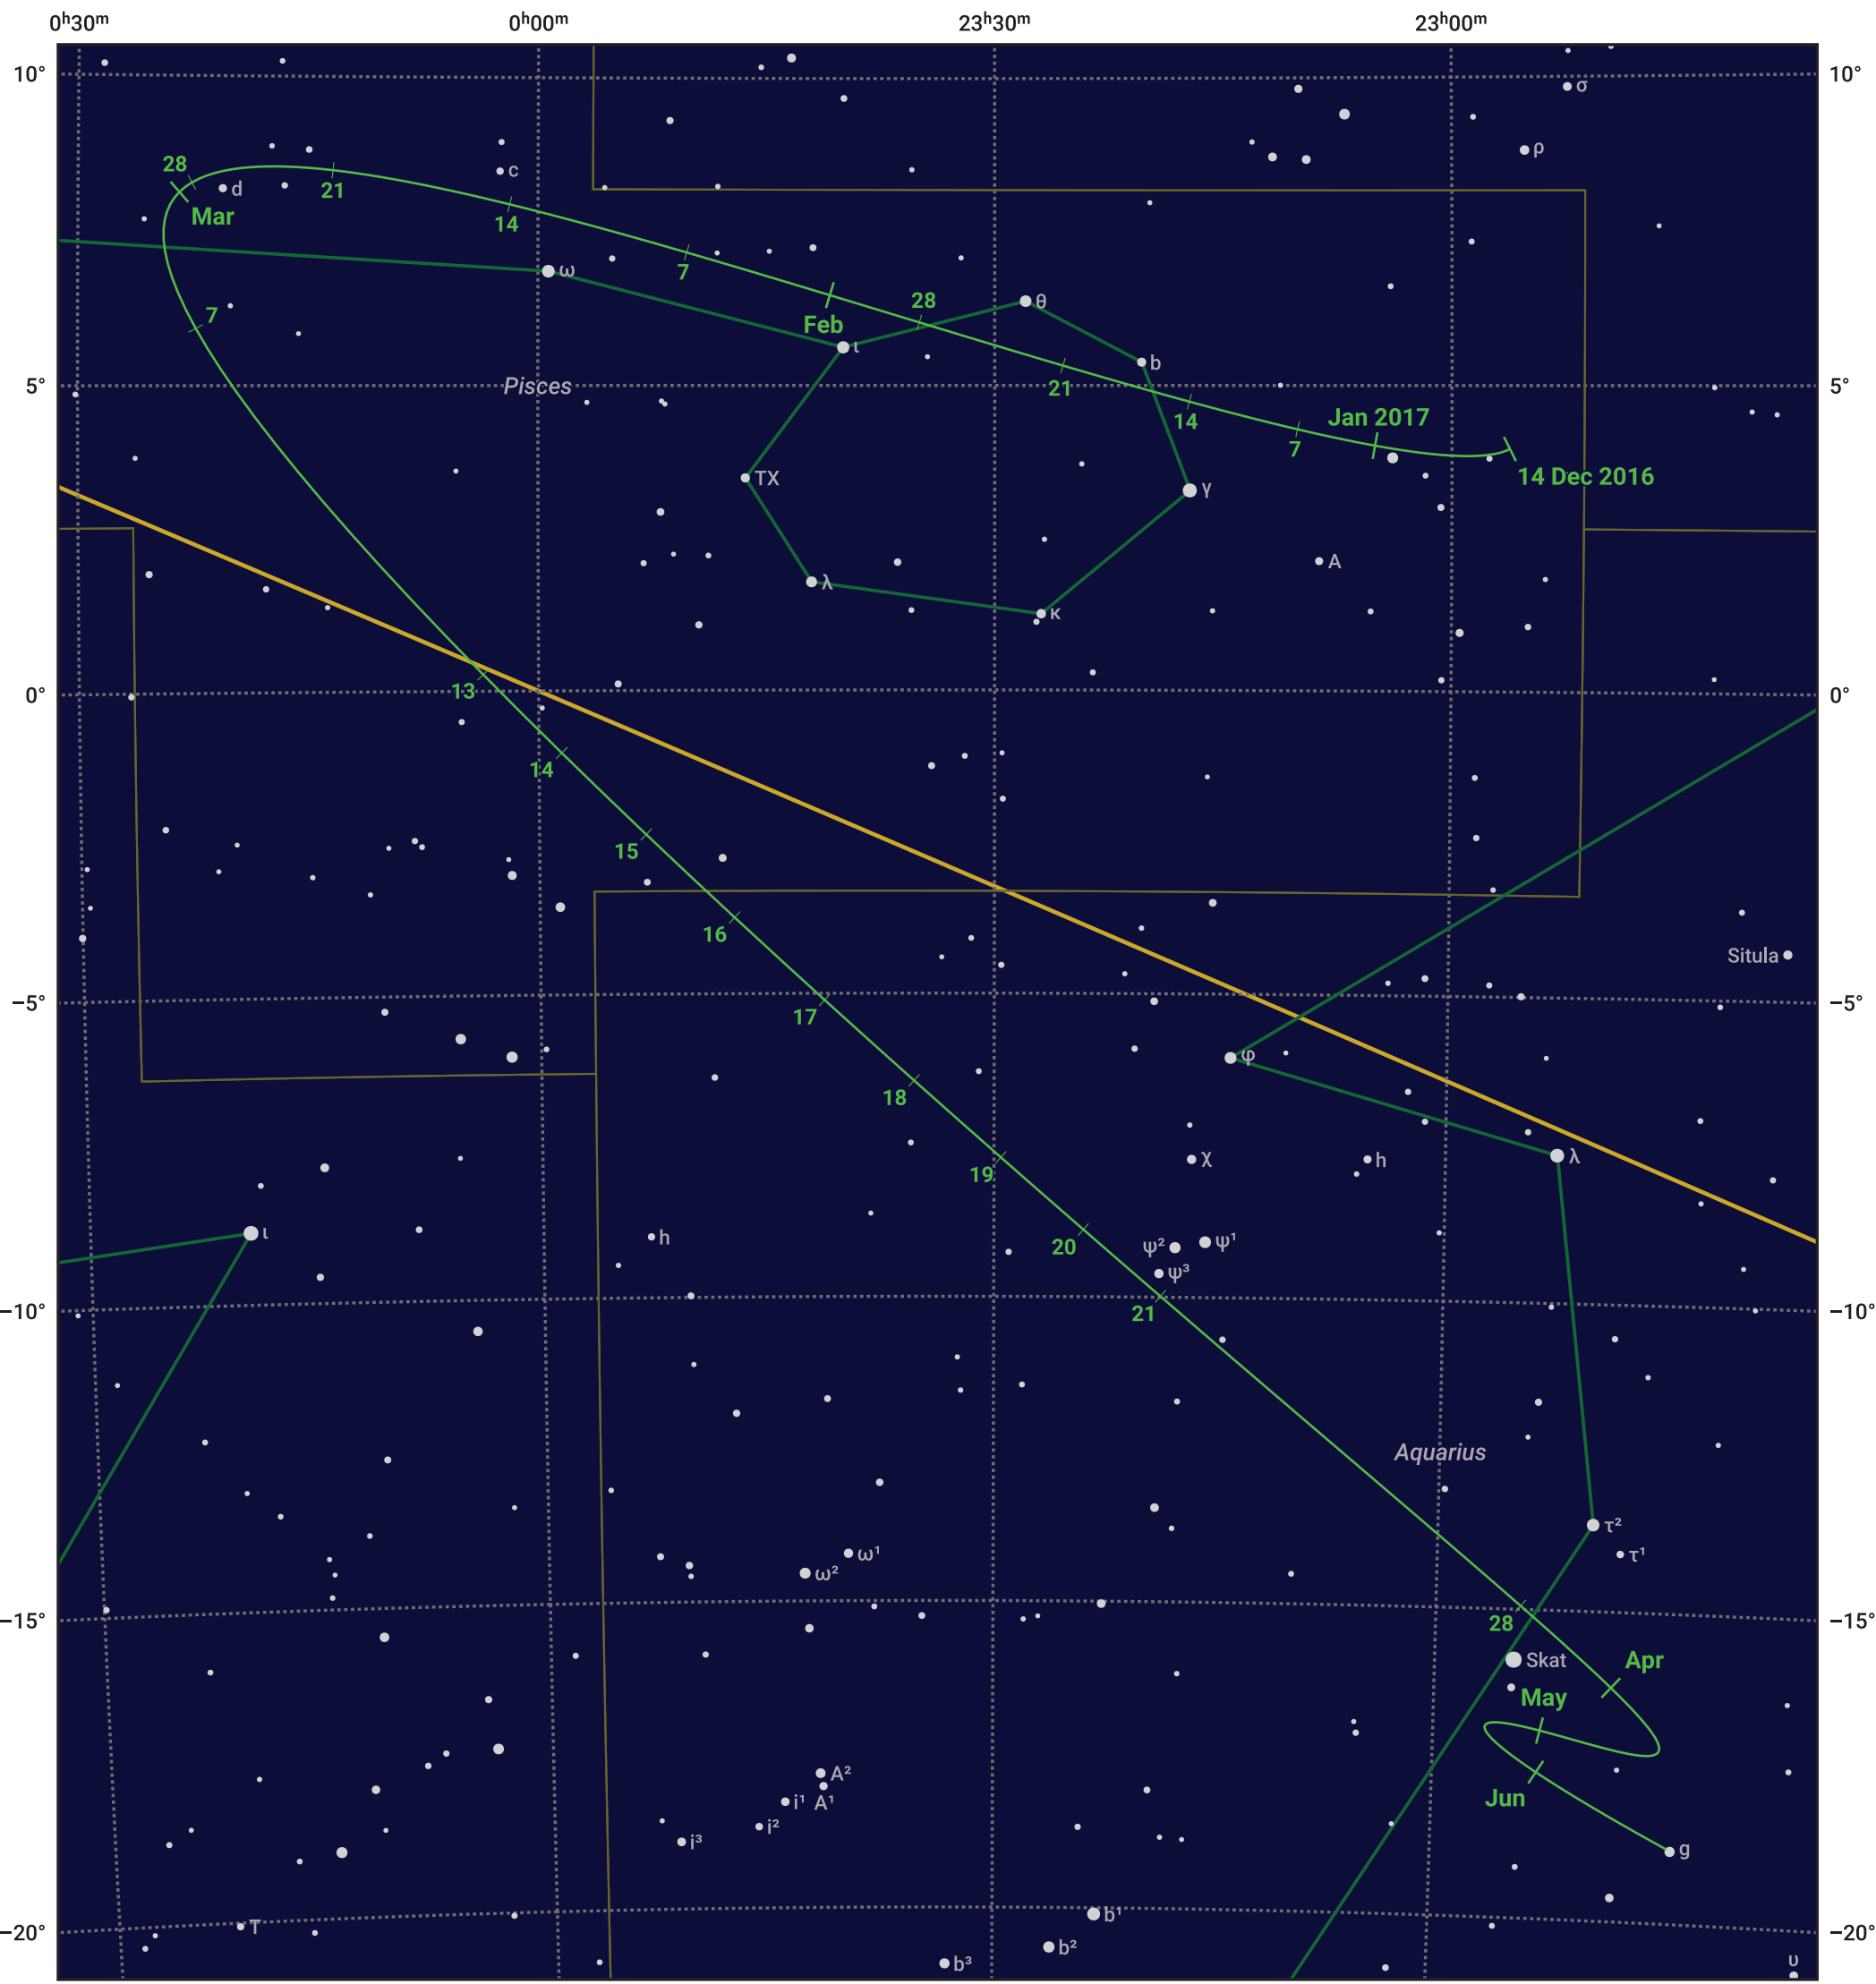

The path of 2P/Encke starting on 14 Dec 2016

© Dominic Ford 2011–2024. Date markers placed at midnight UTC. Downloaded from <https://in-the-sky.org>

Magnitude scale: • 7.0 • 6.0 • 5.0 • 4.0 • 3.0

— Ecliptic Plane

Galaxy Bright nebula Open cluster Globular cluster

Date	Mag
2017 Jan 1	12.6
2017 Jan 11	12.1
2017 Jan 28	11.1
2017 Feb 9	10.0
2017 Feb 18	8.9
2017 Feb 25	7.7
2017 Mar 1	7.0
2017 Mar 3	6.6
2017 Mar 8	5.6
2017 Mar 28	6.7
2017 Apr 3	7.8
2017 Apr 10	8.8
2017 Apr 19	9.8
2017 May 1	10.7
2017 May 2	10.8
2017 May 22	11.9