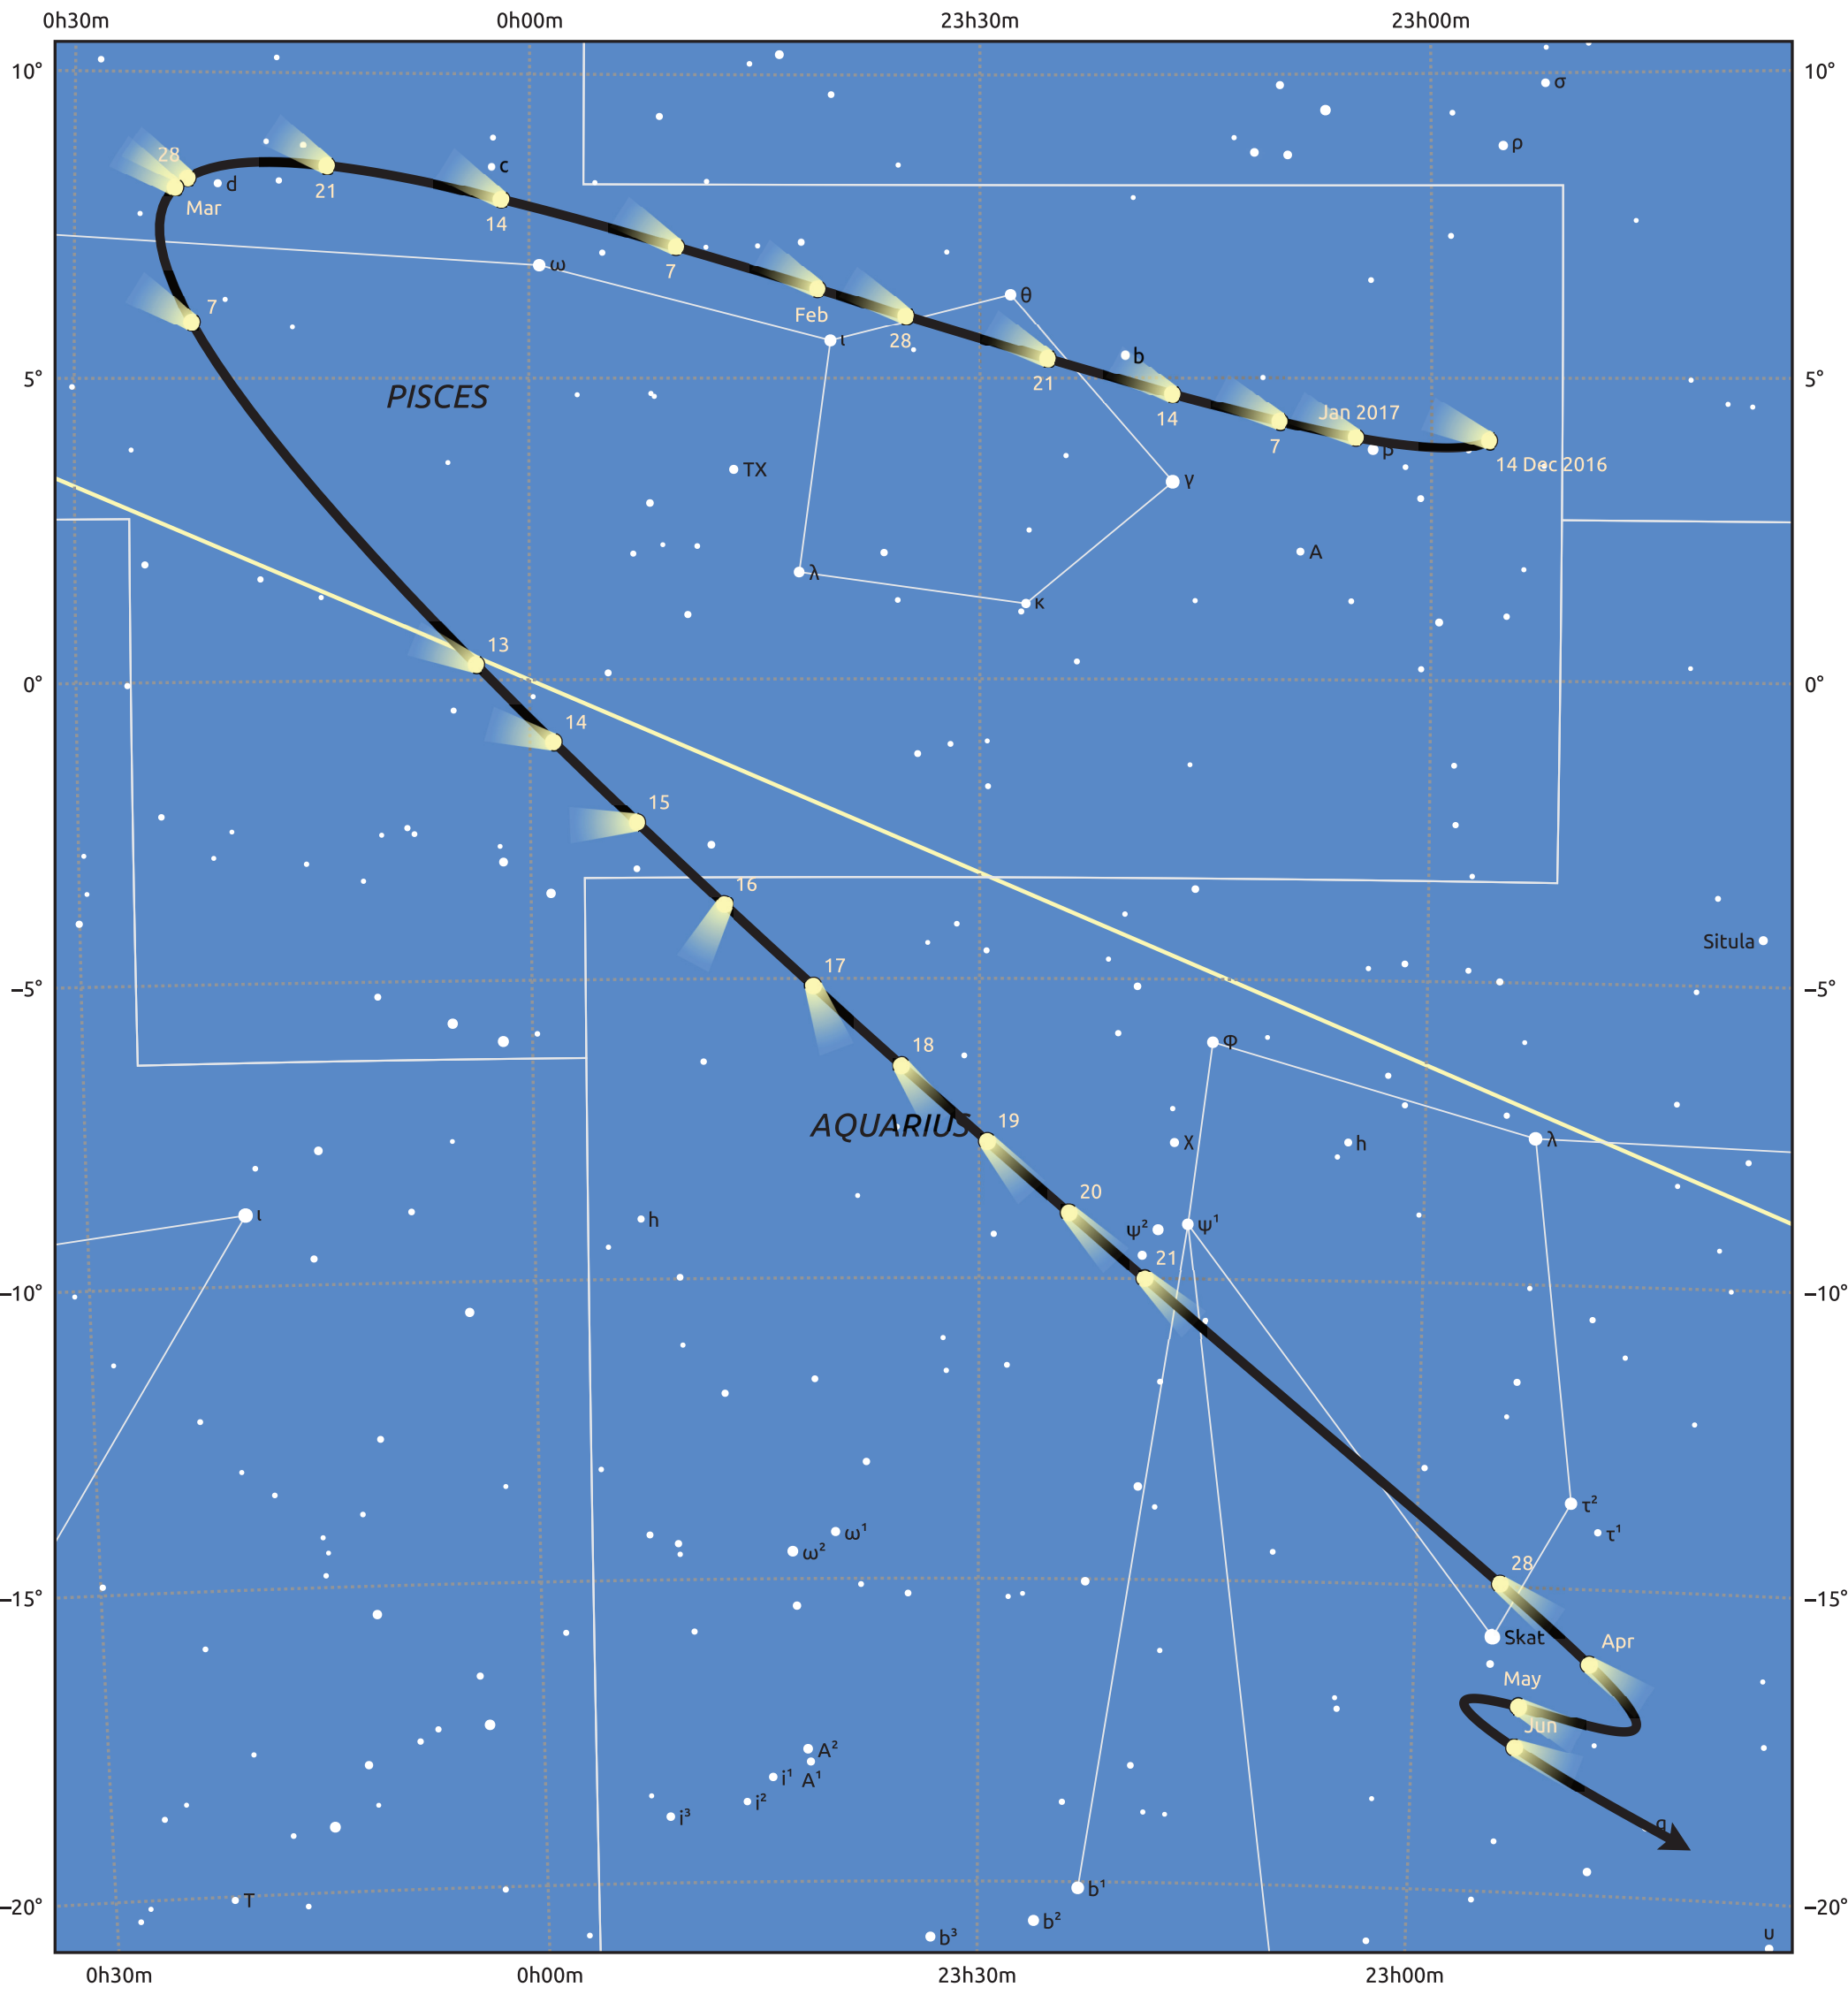

The path of 2P/Encke starting on 14 Dec 2016

© Dominic Ford 2011–2025. Date markers placed at midnight UTC. Downloaded from <https://in-the-sky.org>

Magnitude scale: • 7.0 • 6.0 • 5.0 • 4.0 • 3.0

— Ecliptic Plane

Galaxy Bright nebula Open cluster Globular cluster Planetary nebula

Date	Mag
2017 Jan 1	12.6
2017 Jan 11	12.1
2017 Jan 28	11.1
2017 Feb 9	10.0
2017 Feb 18	8.9
2017 Feb 25	7.7
2017 Mar 1	7.0
2017 Mar 3	6.6
2017 Mar 8	5.6
2017 Mar 28	6.7
2017 Apr 3	7.8
2017 Apr 10	8.8
2017 Apr 19	9.8
2017 May 1	10.7
2017 May 2	10.8
2017 May 22	11.9