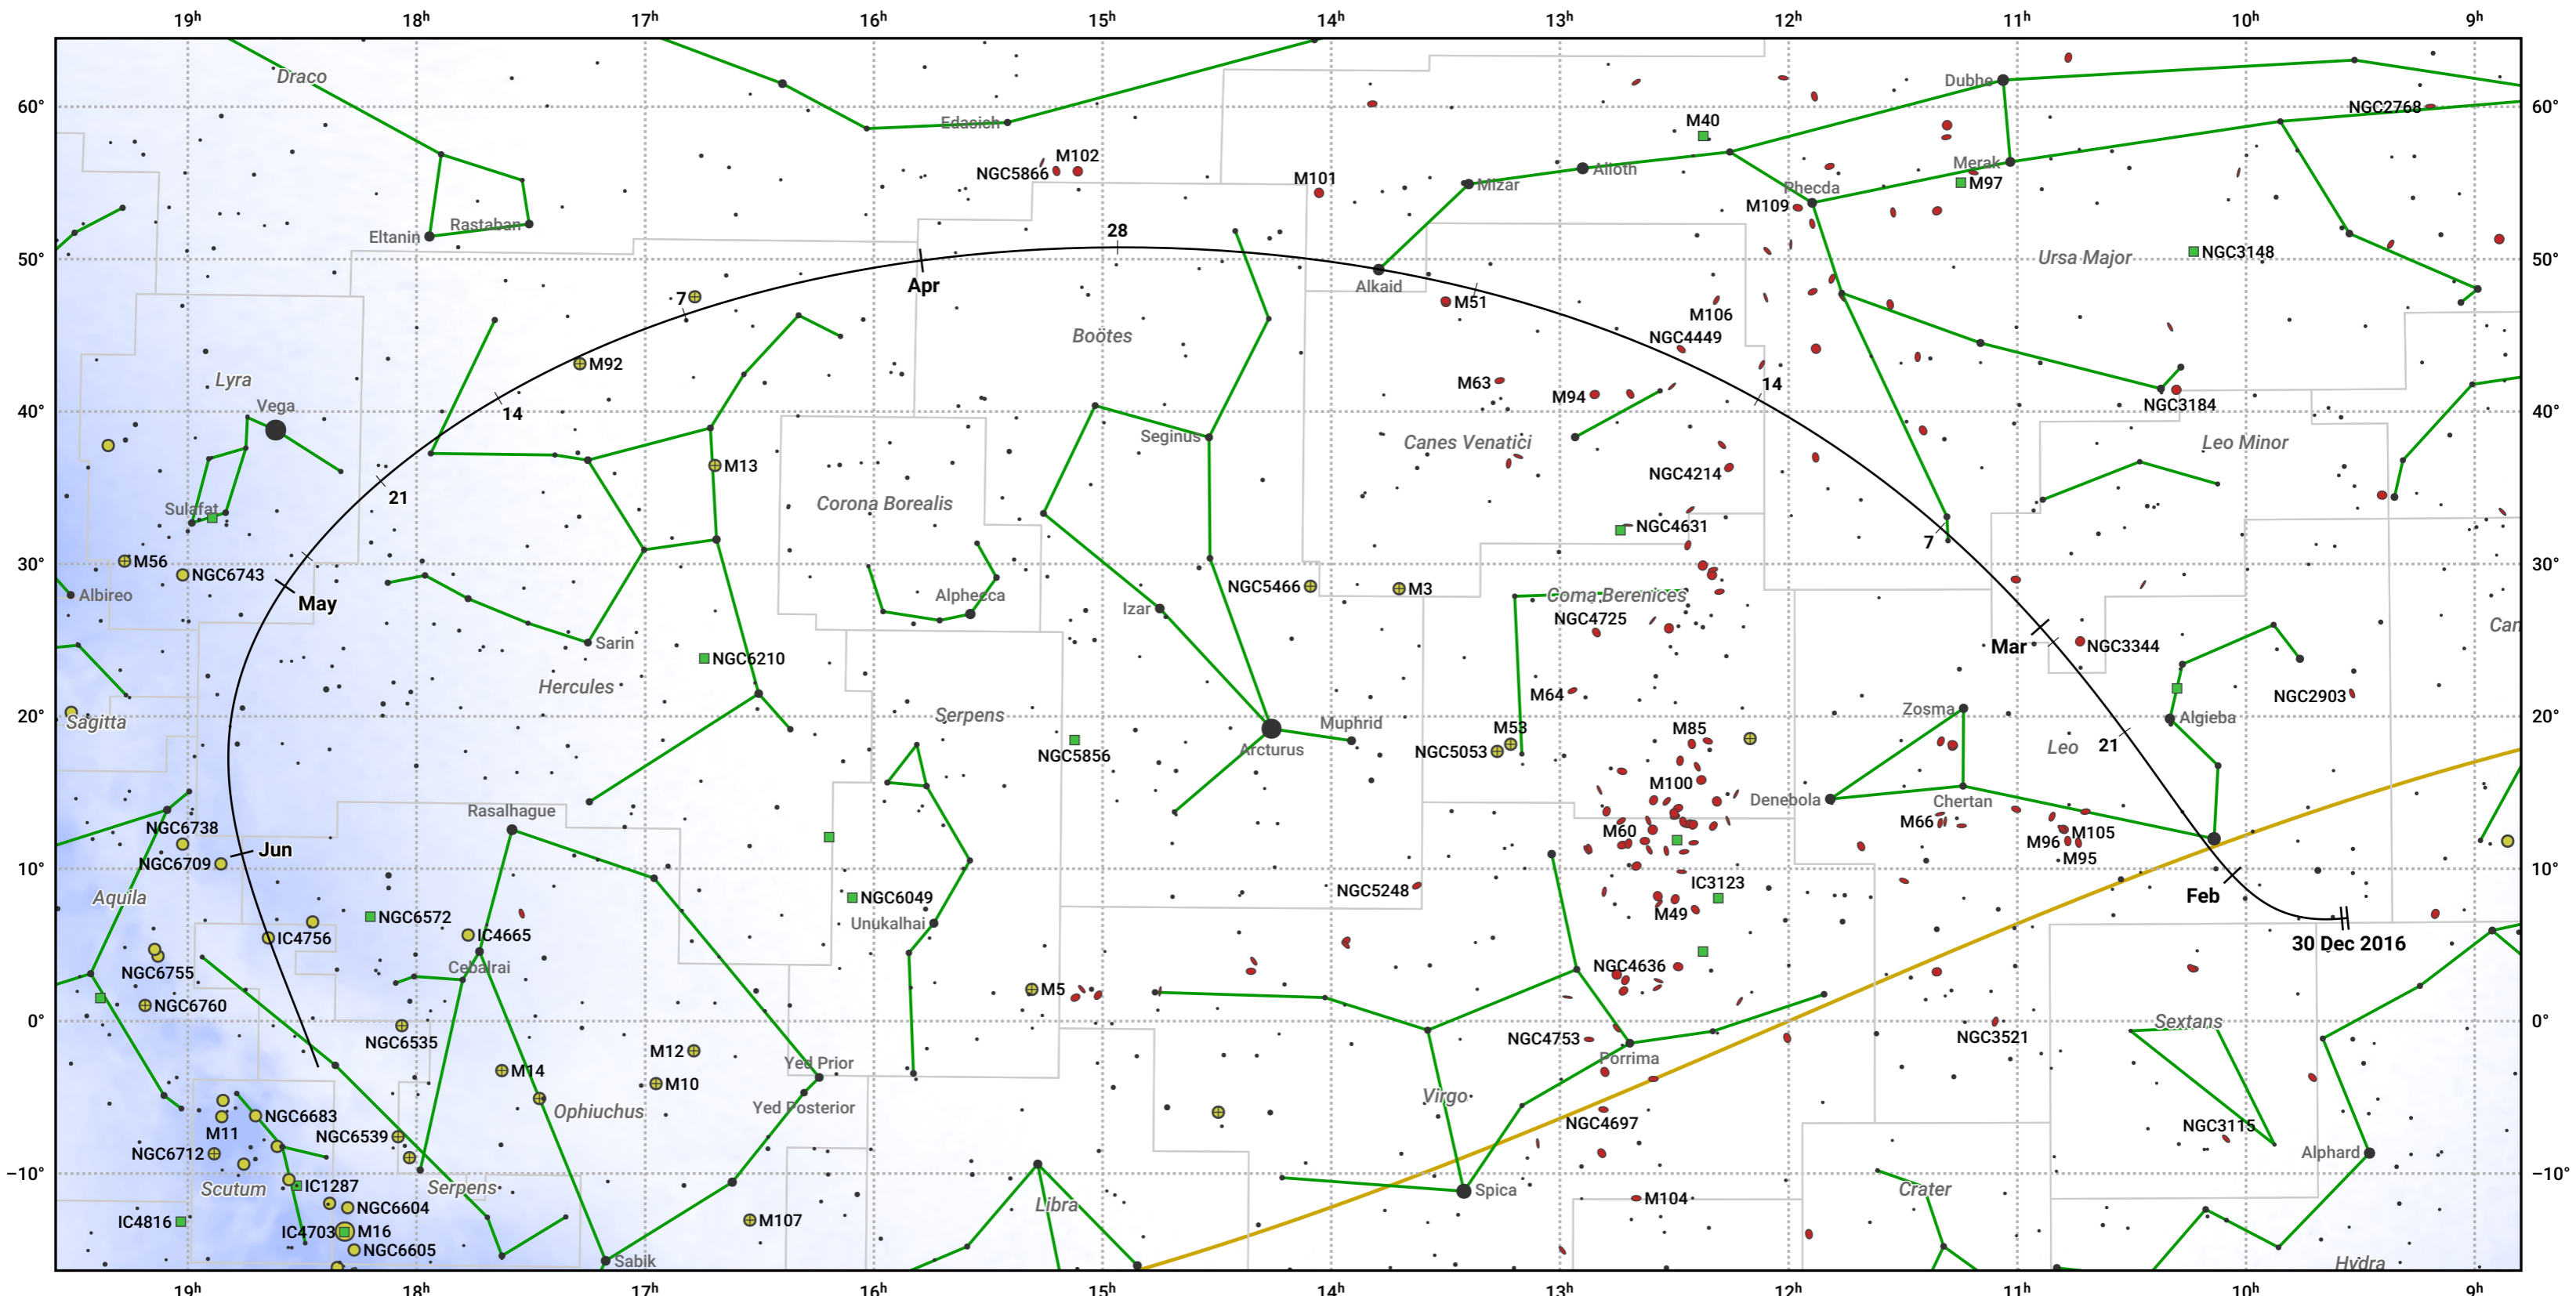

The path of 41P/Tuttle-Giacobini-Kresak starting on 30 Dec 2016

© Dominic Ford 2011–2024. Date markers placed at midnight UTC. Downloaded from <https://in-the-sky.org>

Magnitude scale: ● 6.0 ● 5.0 ● 4.0 ● 3.0 ● 2.0 ● 1.0 ● 0.0

— Ecliptic Plane

● Galaxy ■ Bright nebula ● Open cluster ⊕ Globular cluster

Date	Mag
2017 Jan 1	15.9
2017 Jan 10	15.0
2017 Jan 20	13.9
2017 Jan 29	12.9
2017 Feb 7	11.9
2017 Feb 16	10.8
2017 Feb 25	9.8
2017 Mar 1	9.3
2017 Mar 7	8.7
2017 Mar 20	7.7
2017 May 1	8.6
2017 May 2	8.7
2017 May 16	9.7
2017 May 29	10.8
2017 Jun 10	11.9
2017 Jun 22	13.0