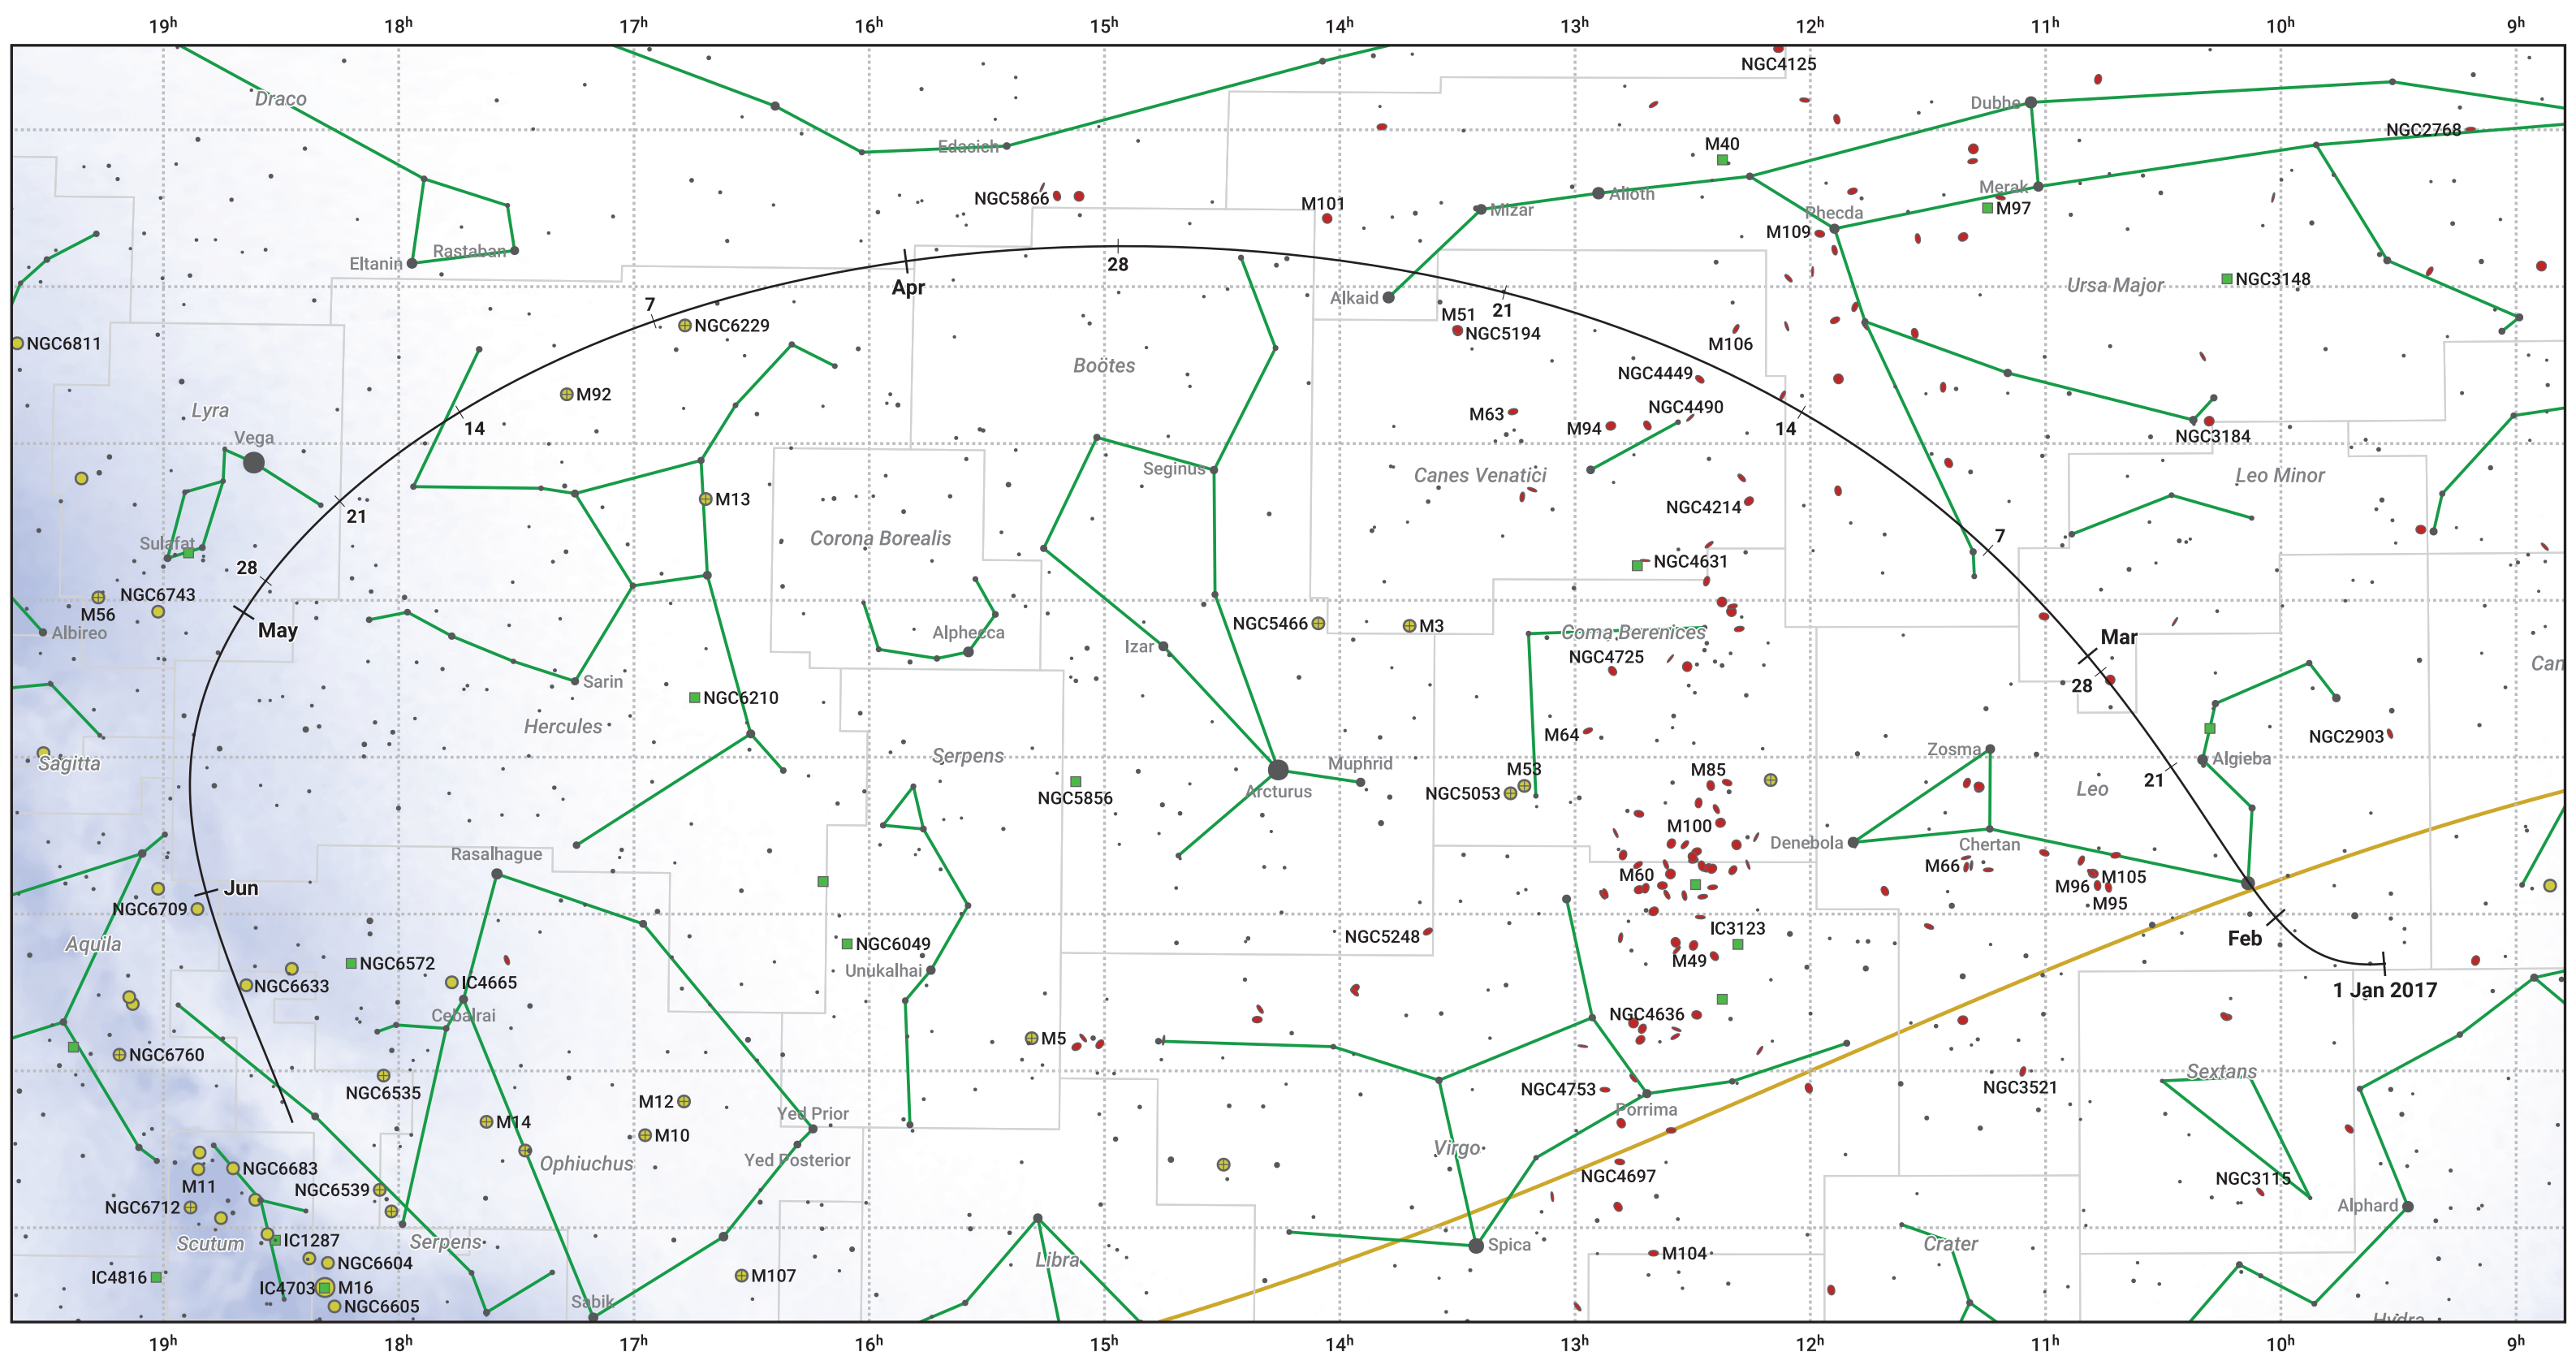

The path of 41P/Tuttle-Giacobini-Kresak starting on 31 Dec 2016

© Dominic Ford 2011–2024. Date markers placed at midnight UTC. Downloaded from <https://in-the-sky.org>

Magnitude scale: ● 6.0 ● 5.0 ● 4.0 ● 3.0 ● 2.0 ● 1.0 ● 0.0

— Ecliptic Plane

● Galaxy ■ Bright nebula ● Open cluster ● Globular cluster

Date	Mag
2017 Jan 1	15.9
2017 Jan 11	14.9
2017 Jan 22	13.7
2017 Jan 31	12.7
2017 Feb 9	11.6
2017 Feb 18	10.6
2017 Feb 27	9.5
2017 Mar 1	9.3
2017 Mar 9	8.5
2017 Mar 24	7.4
2017 Apr 29	8.4
2017 May 1	8.6
2017 May 14	9.5
2017 May 27	10.6
2017 Jun 8	11.6
2017 Jun 19	12.7