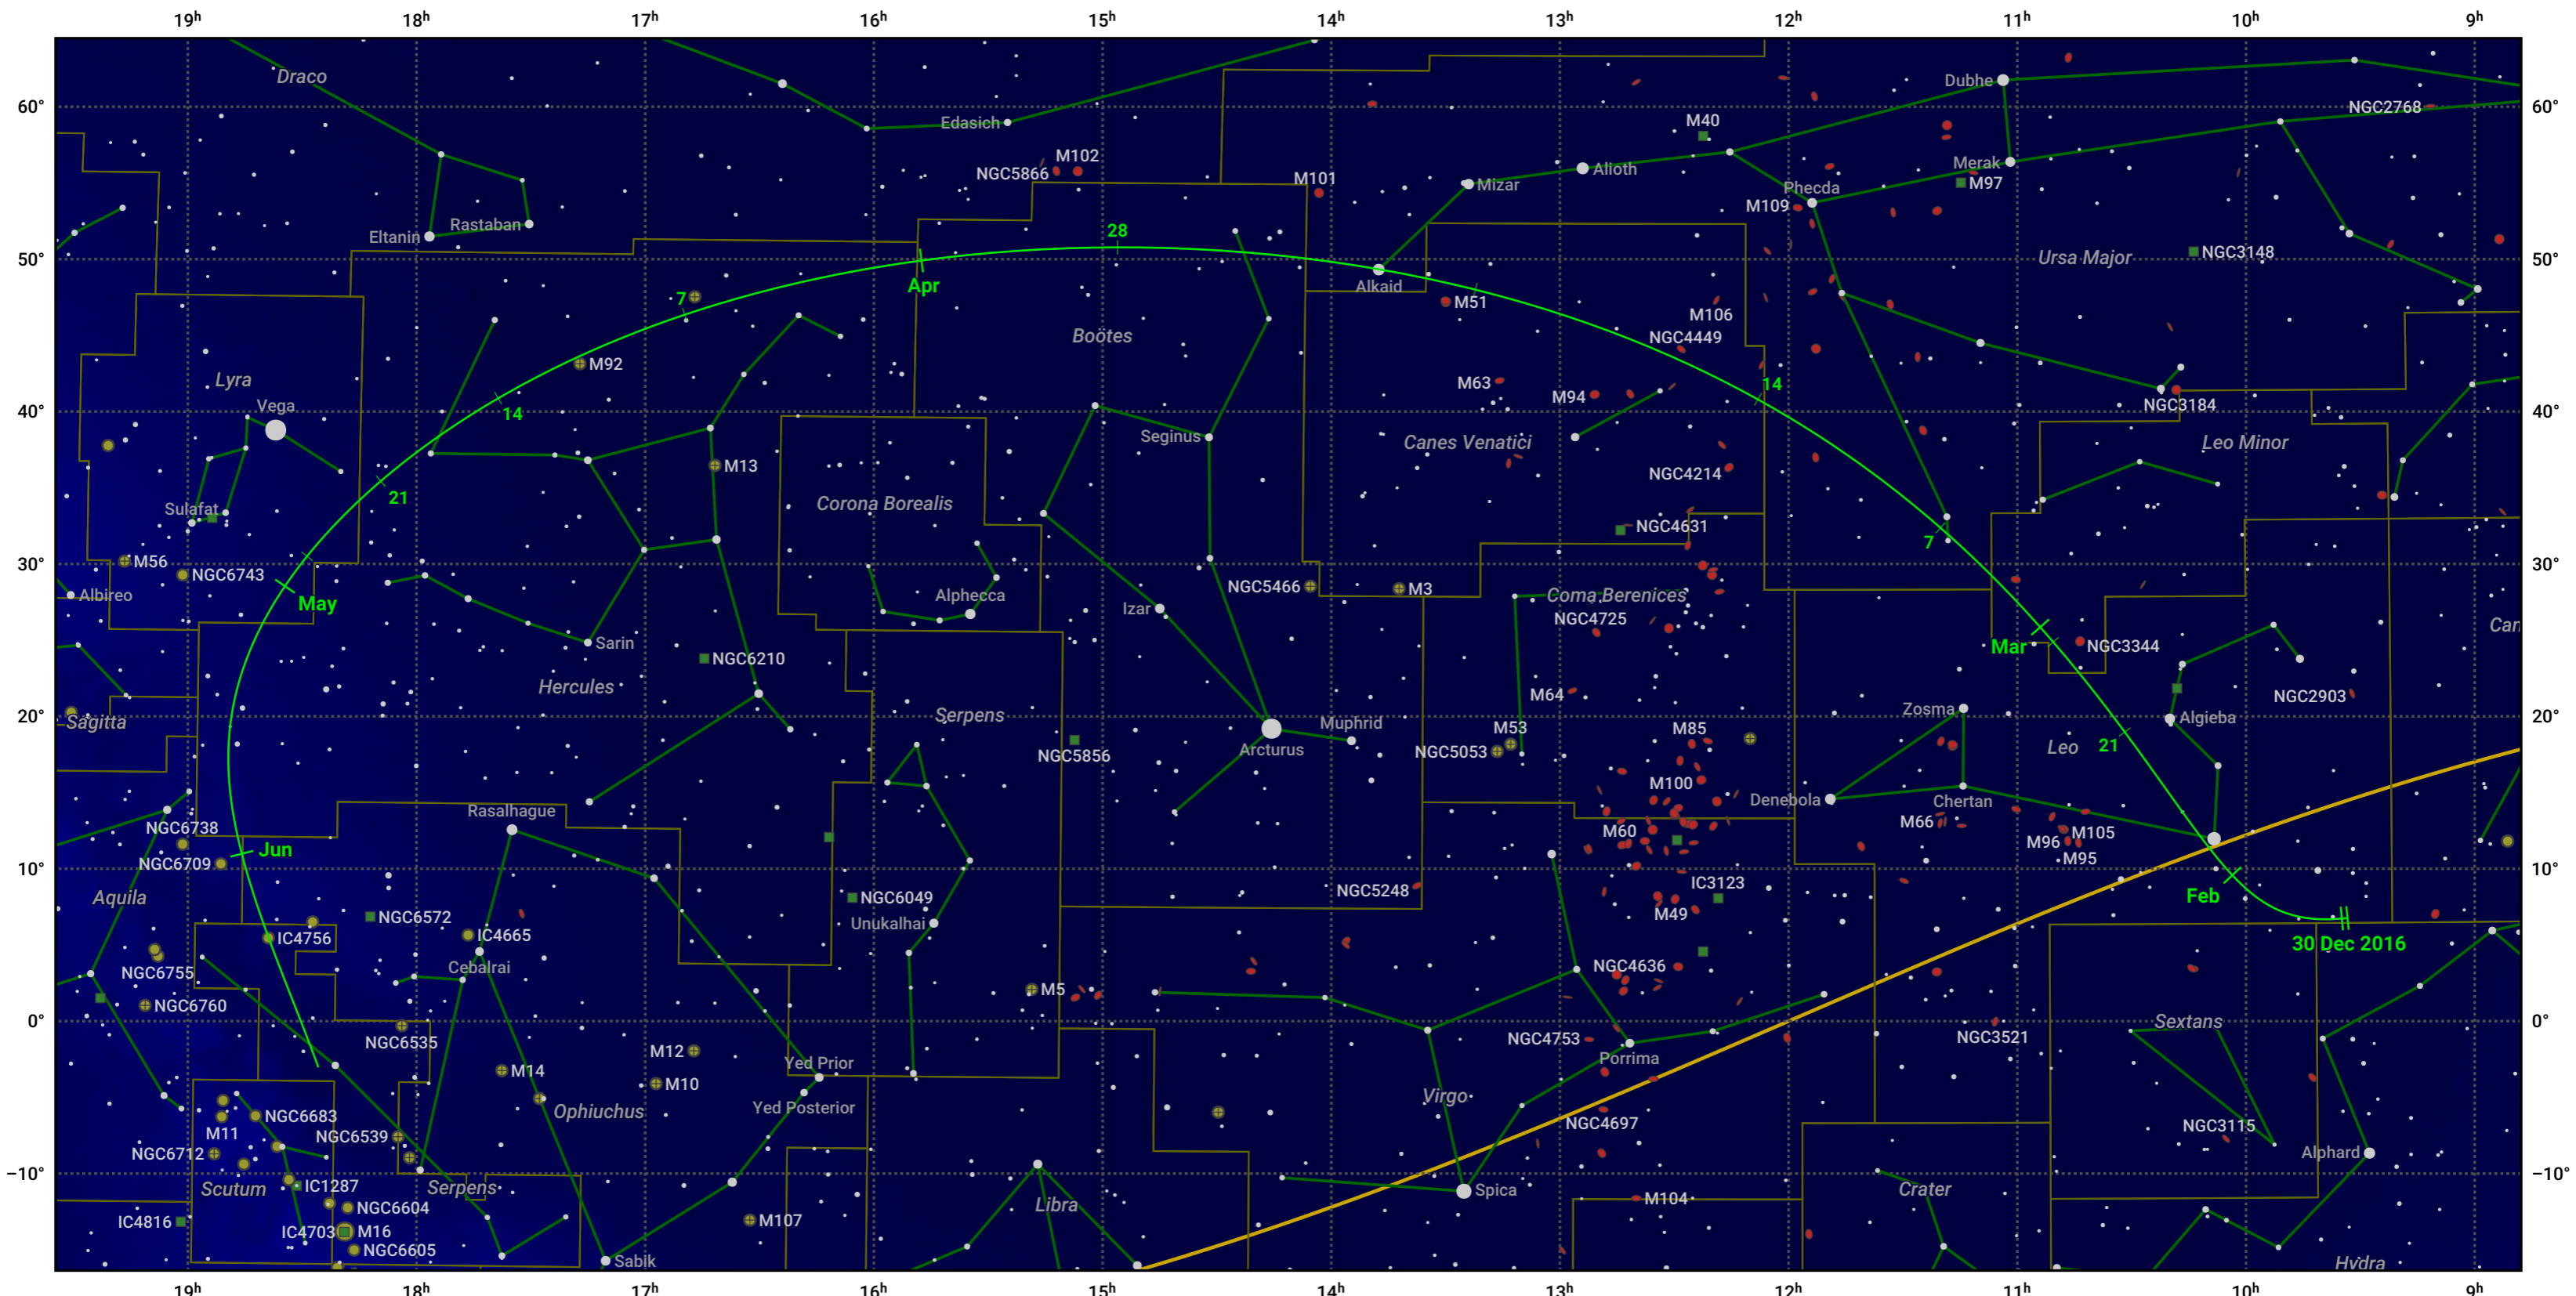

The path of 41P/Tuttle-Giacobini-Kresak starting on 30 Dec 2016

© Dominic Ford 2011–2024. Date markers placed at midnight UTC. Downloaded from <https://in-the-sky.org>

Magnitude scale: ● 6.0 ● 5.0 ● 4.0 ● 3.0 ● 2.0 ● 1.0 ● 0.0

— Ecliptic Plane

● Galaxy ■ Bright nebula ● Open cluster ● Globular cluster

Date	Mag
2017 Jan 1	15.9
2017 Jan 10	15.0
2017 Jan 20	13.9
2017 Jan 29	12.9
2017 Feb 7	11.9
2017 Feb 16	10.8
2017 Feb 25	9.8
2017 Mar 1	9.3
2017 Mar 7	8.7
2017 Mar 20	7.7
2017 May 1	8.6
2017 May 2	8.7
2017 May 16	9.7
2017 May 29	10.8
2017 Jun 10	11.9
2017 Jun 22	13.0