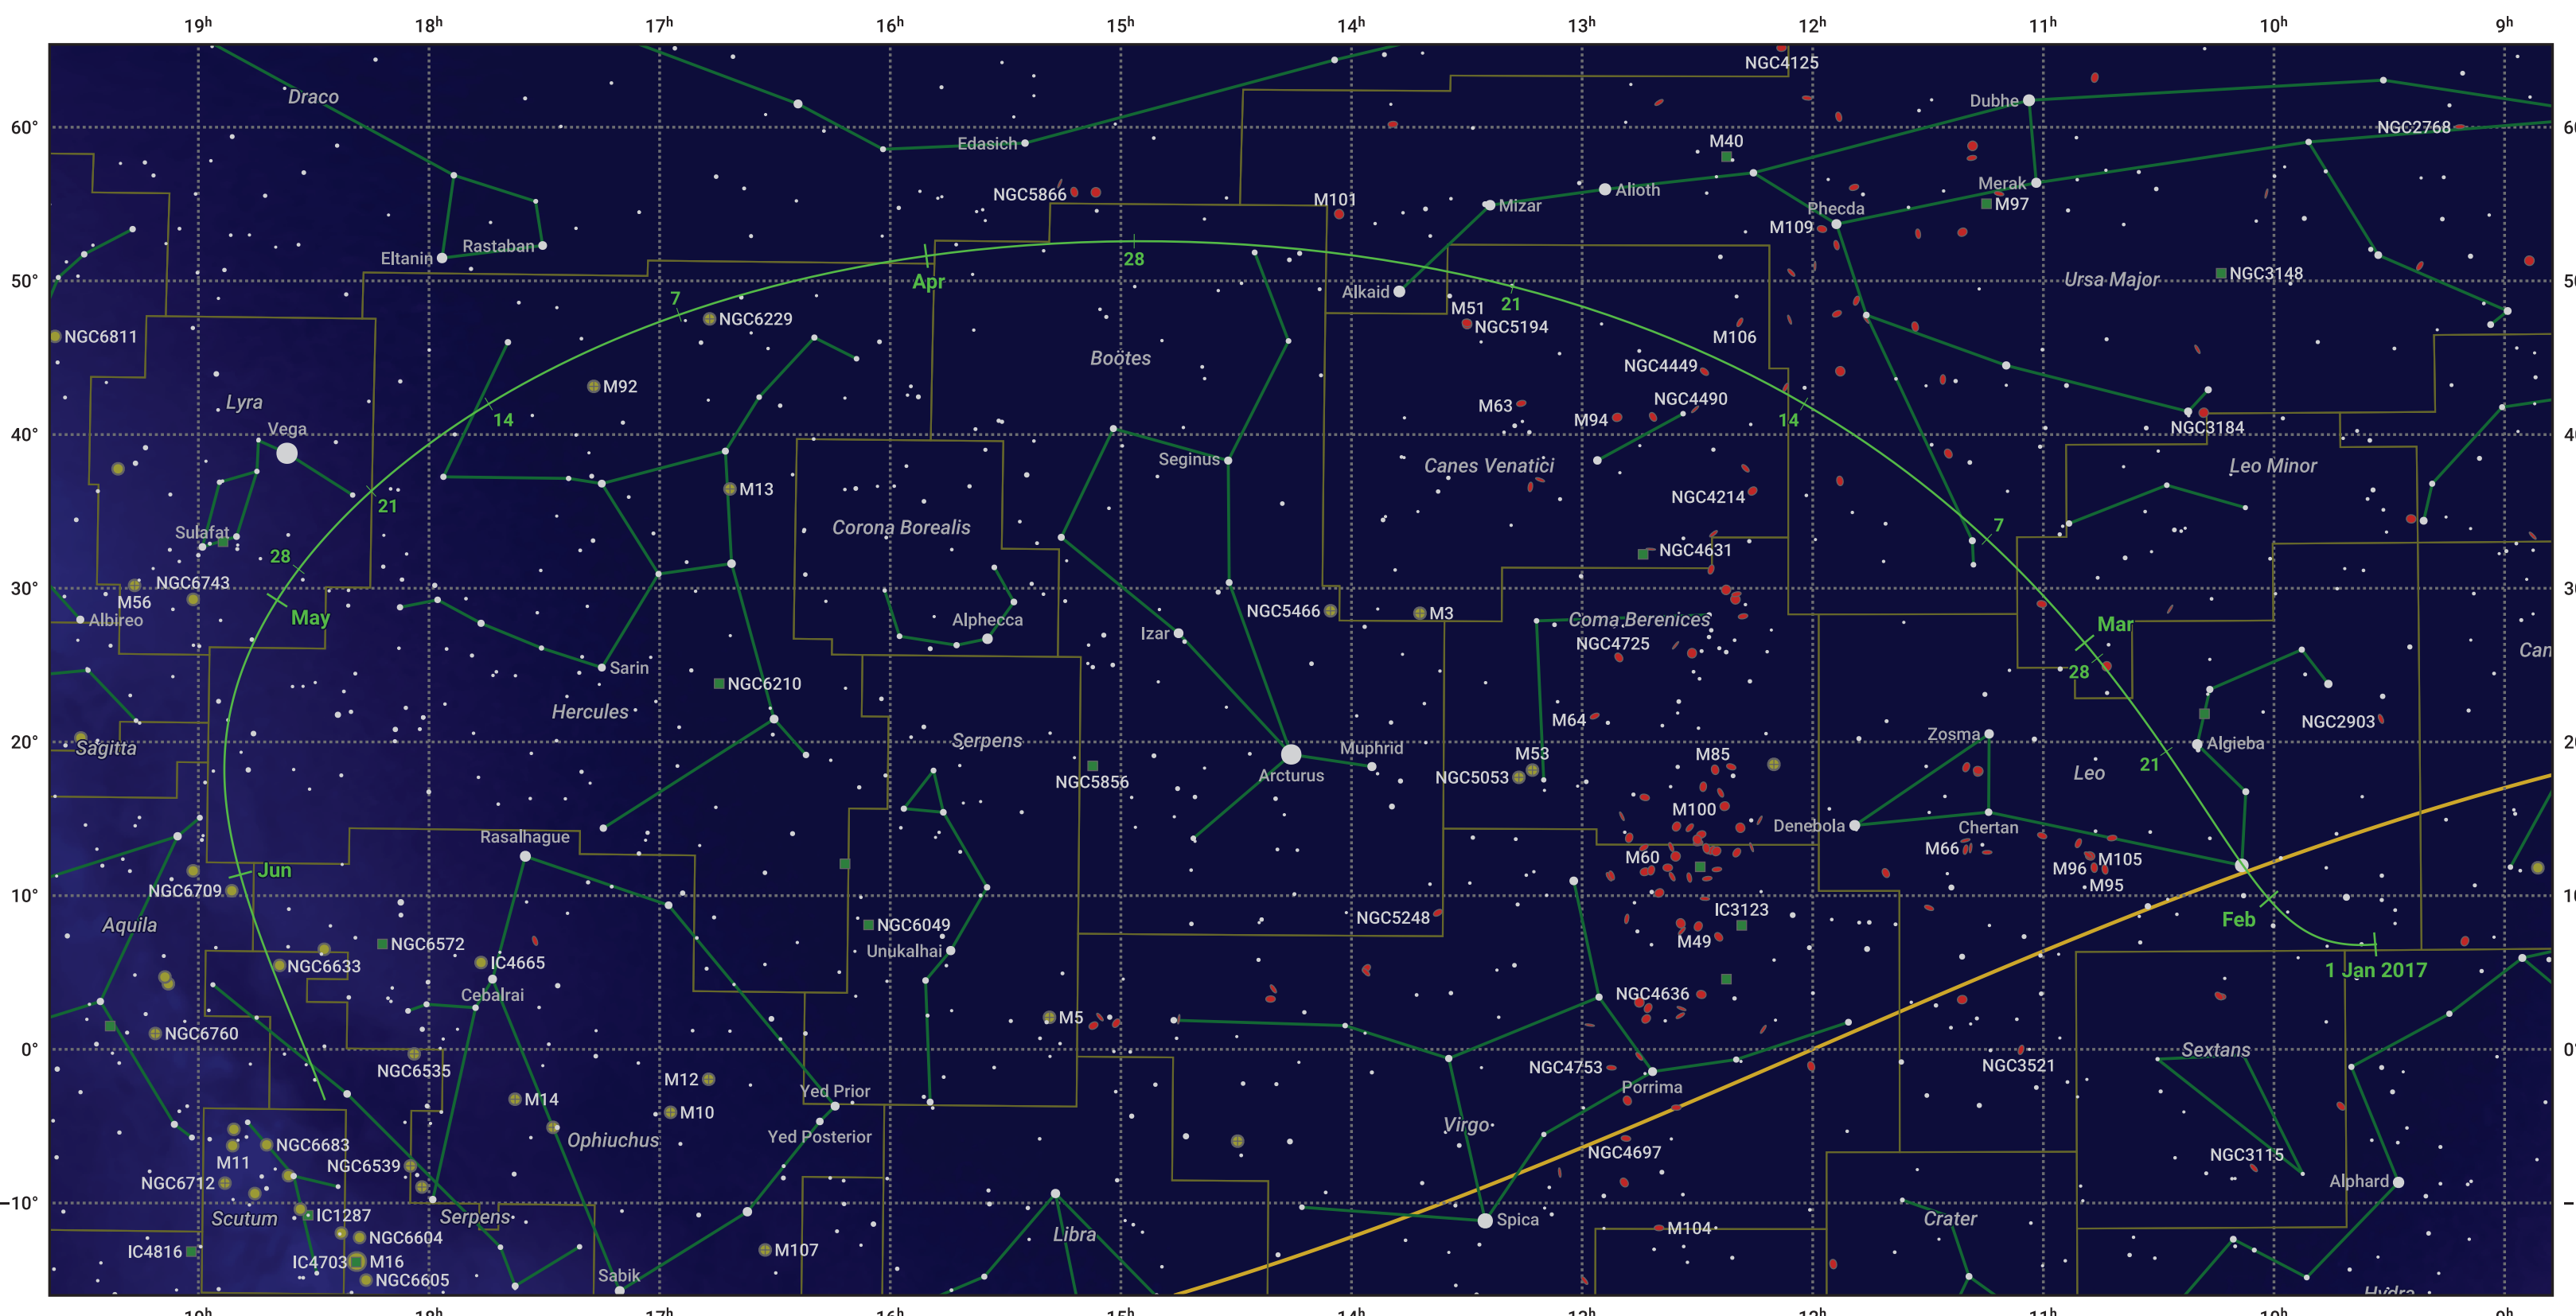

The path of 41P/Tuttle-Giacobini-Kresak starting on 31 Dec 2016

© Dominic Ford 2011–2024. Date markers placed at midnight UTC. Downloaded from <https://in-the-sky.org>

Magnitude scale: -6.0 -5.0 -4.0 -3.0 -2.0 -1.0 0.0

— Ecliptic Plane

Galaxy
 Bright nebula
 Open cluster
 Globular cluster

Date	Mag
2017 Jan 1	15.9
2017 Jan 11	14.9
2017 Jan 22	13.7
2017 Jan 31	12.7
2017 Feb 9	11.6
2017 Feb 18	10.6
2017 Feb 27	9.5
2017 Mar 1	9.3
2017 Mar 9	8.5
2017 Mar 24	7.4
2017 Apr 29	8.4
2017 May 1	8.6
2017 May 14	9.5
2017 May 27	10.6
2017 Jun 8	11.6
2017 Jun 19	12.7