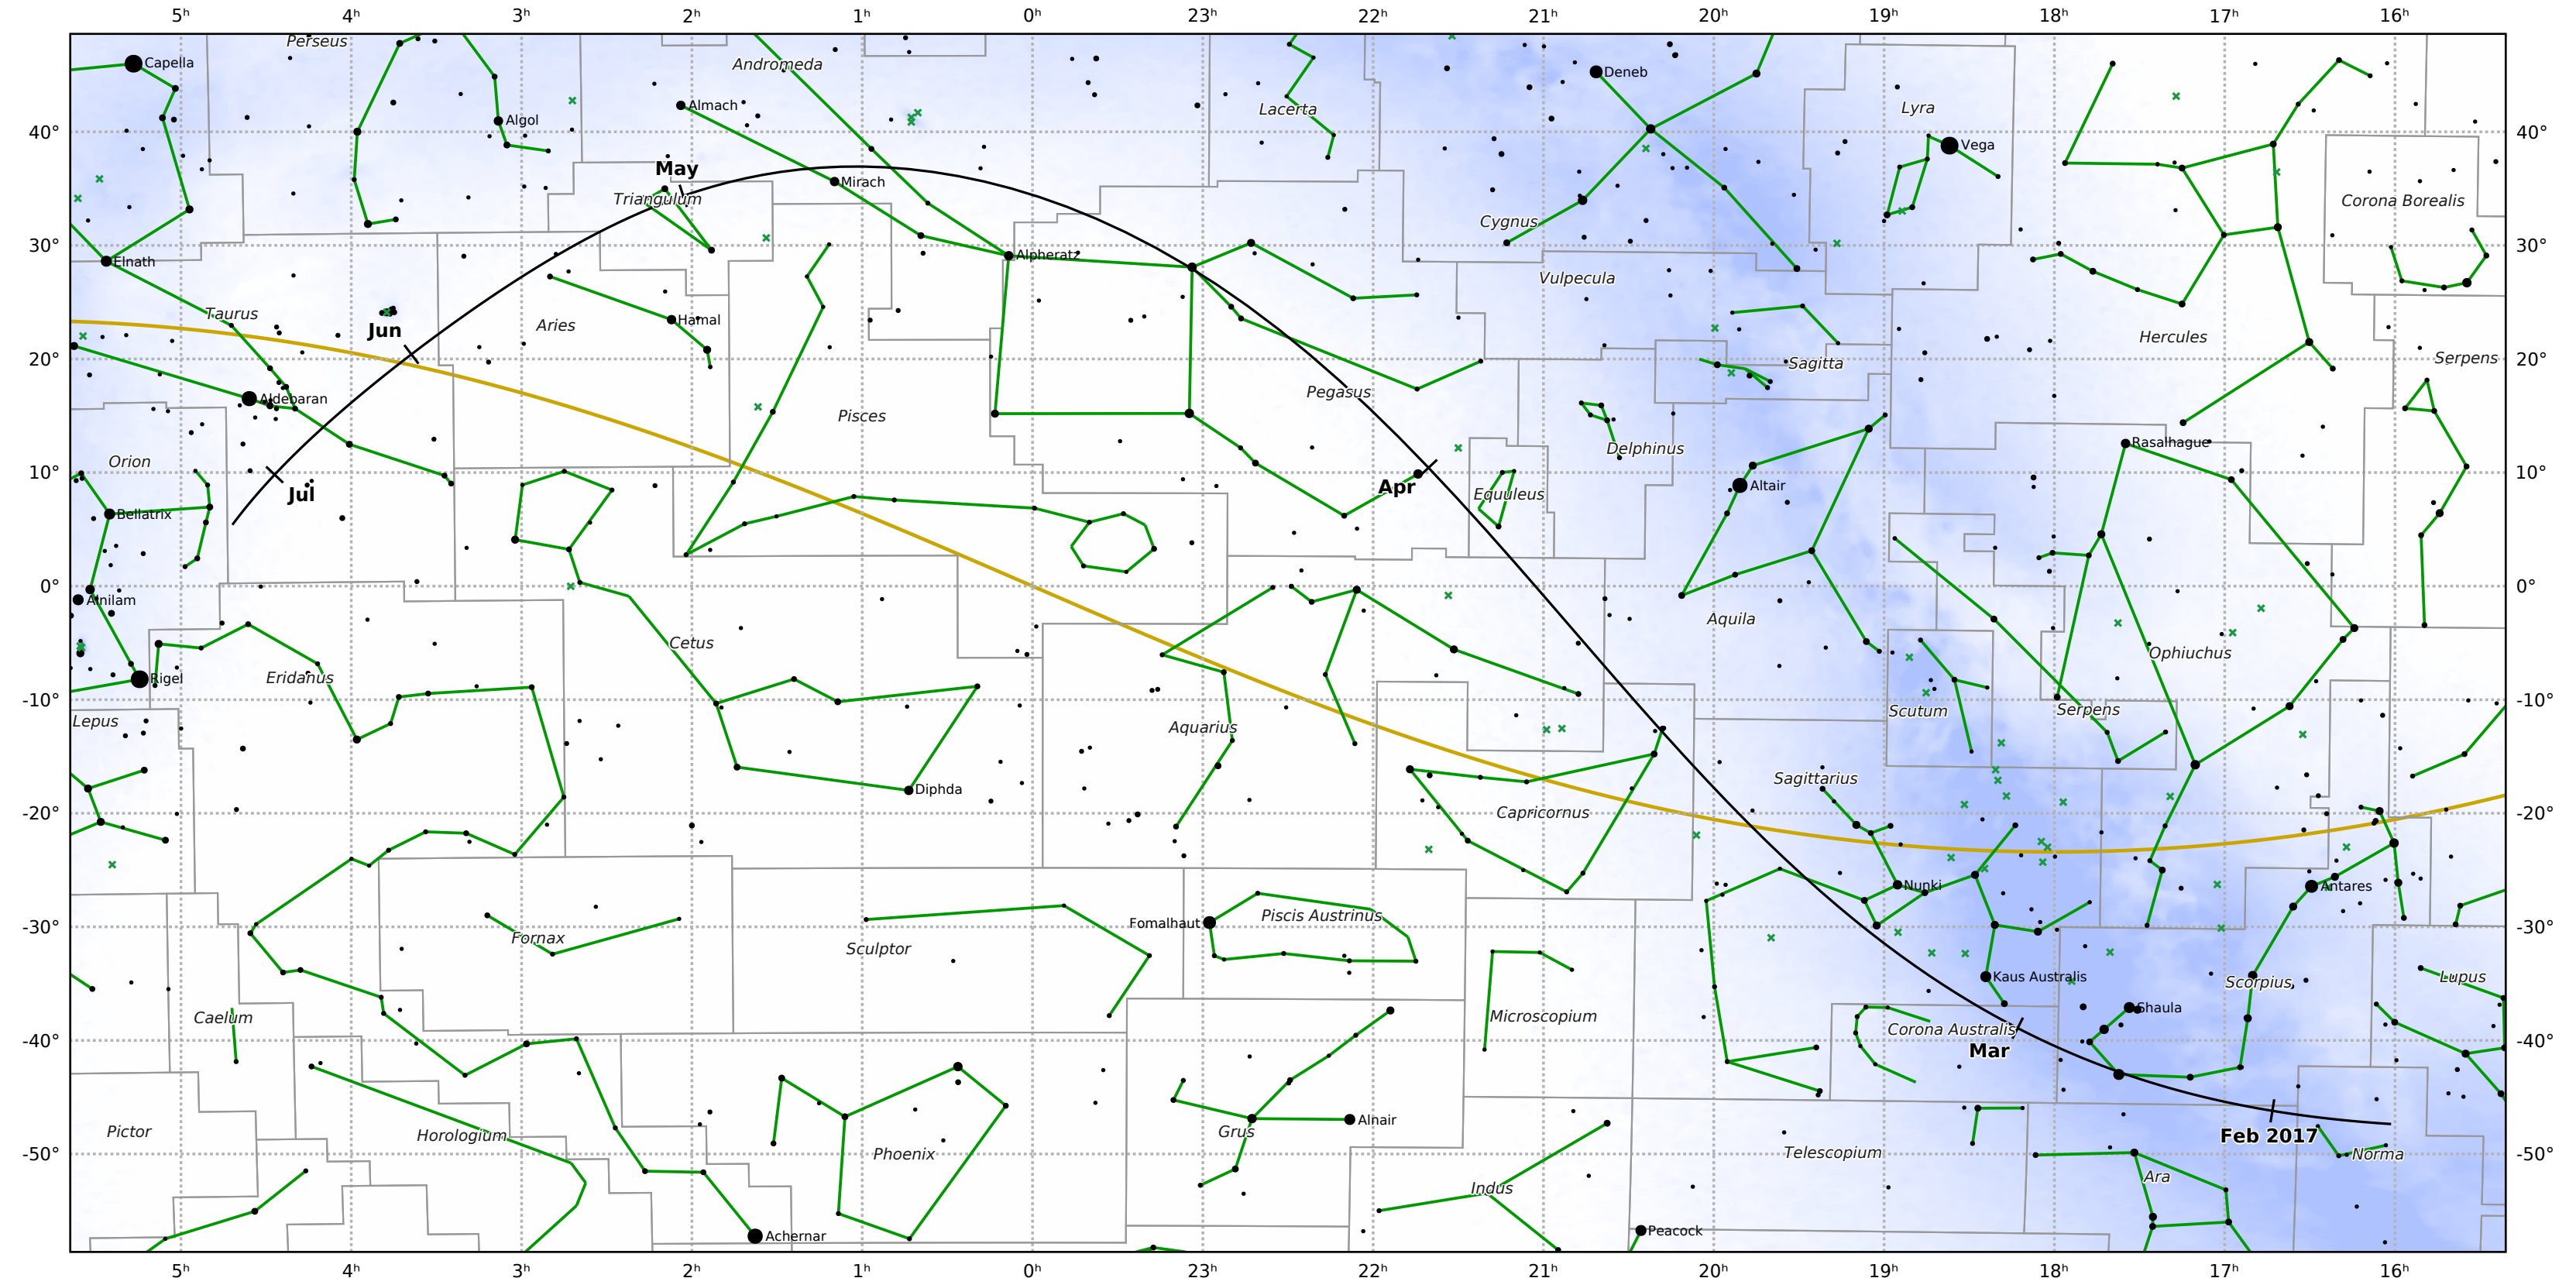

The path of C/2017 E4 (Lovejoy) starting on 15 Jan 2017

© Dominic Ford 2011-2019. Downloaded from <https://in-the-sky.org>

Magnitude scale: ● 5.0 ● 4.5 ● 4.0 ● 3.5 ● 3.0 ● 2.5 ● 2.0 ● 1.5 ● 1.0 ● 0.5

— Ecliptic Plane