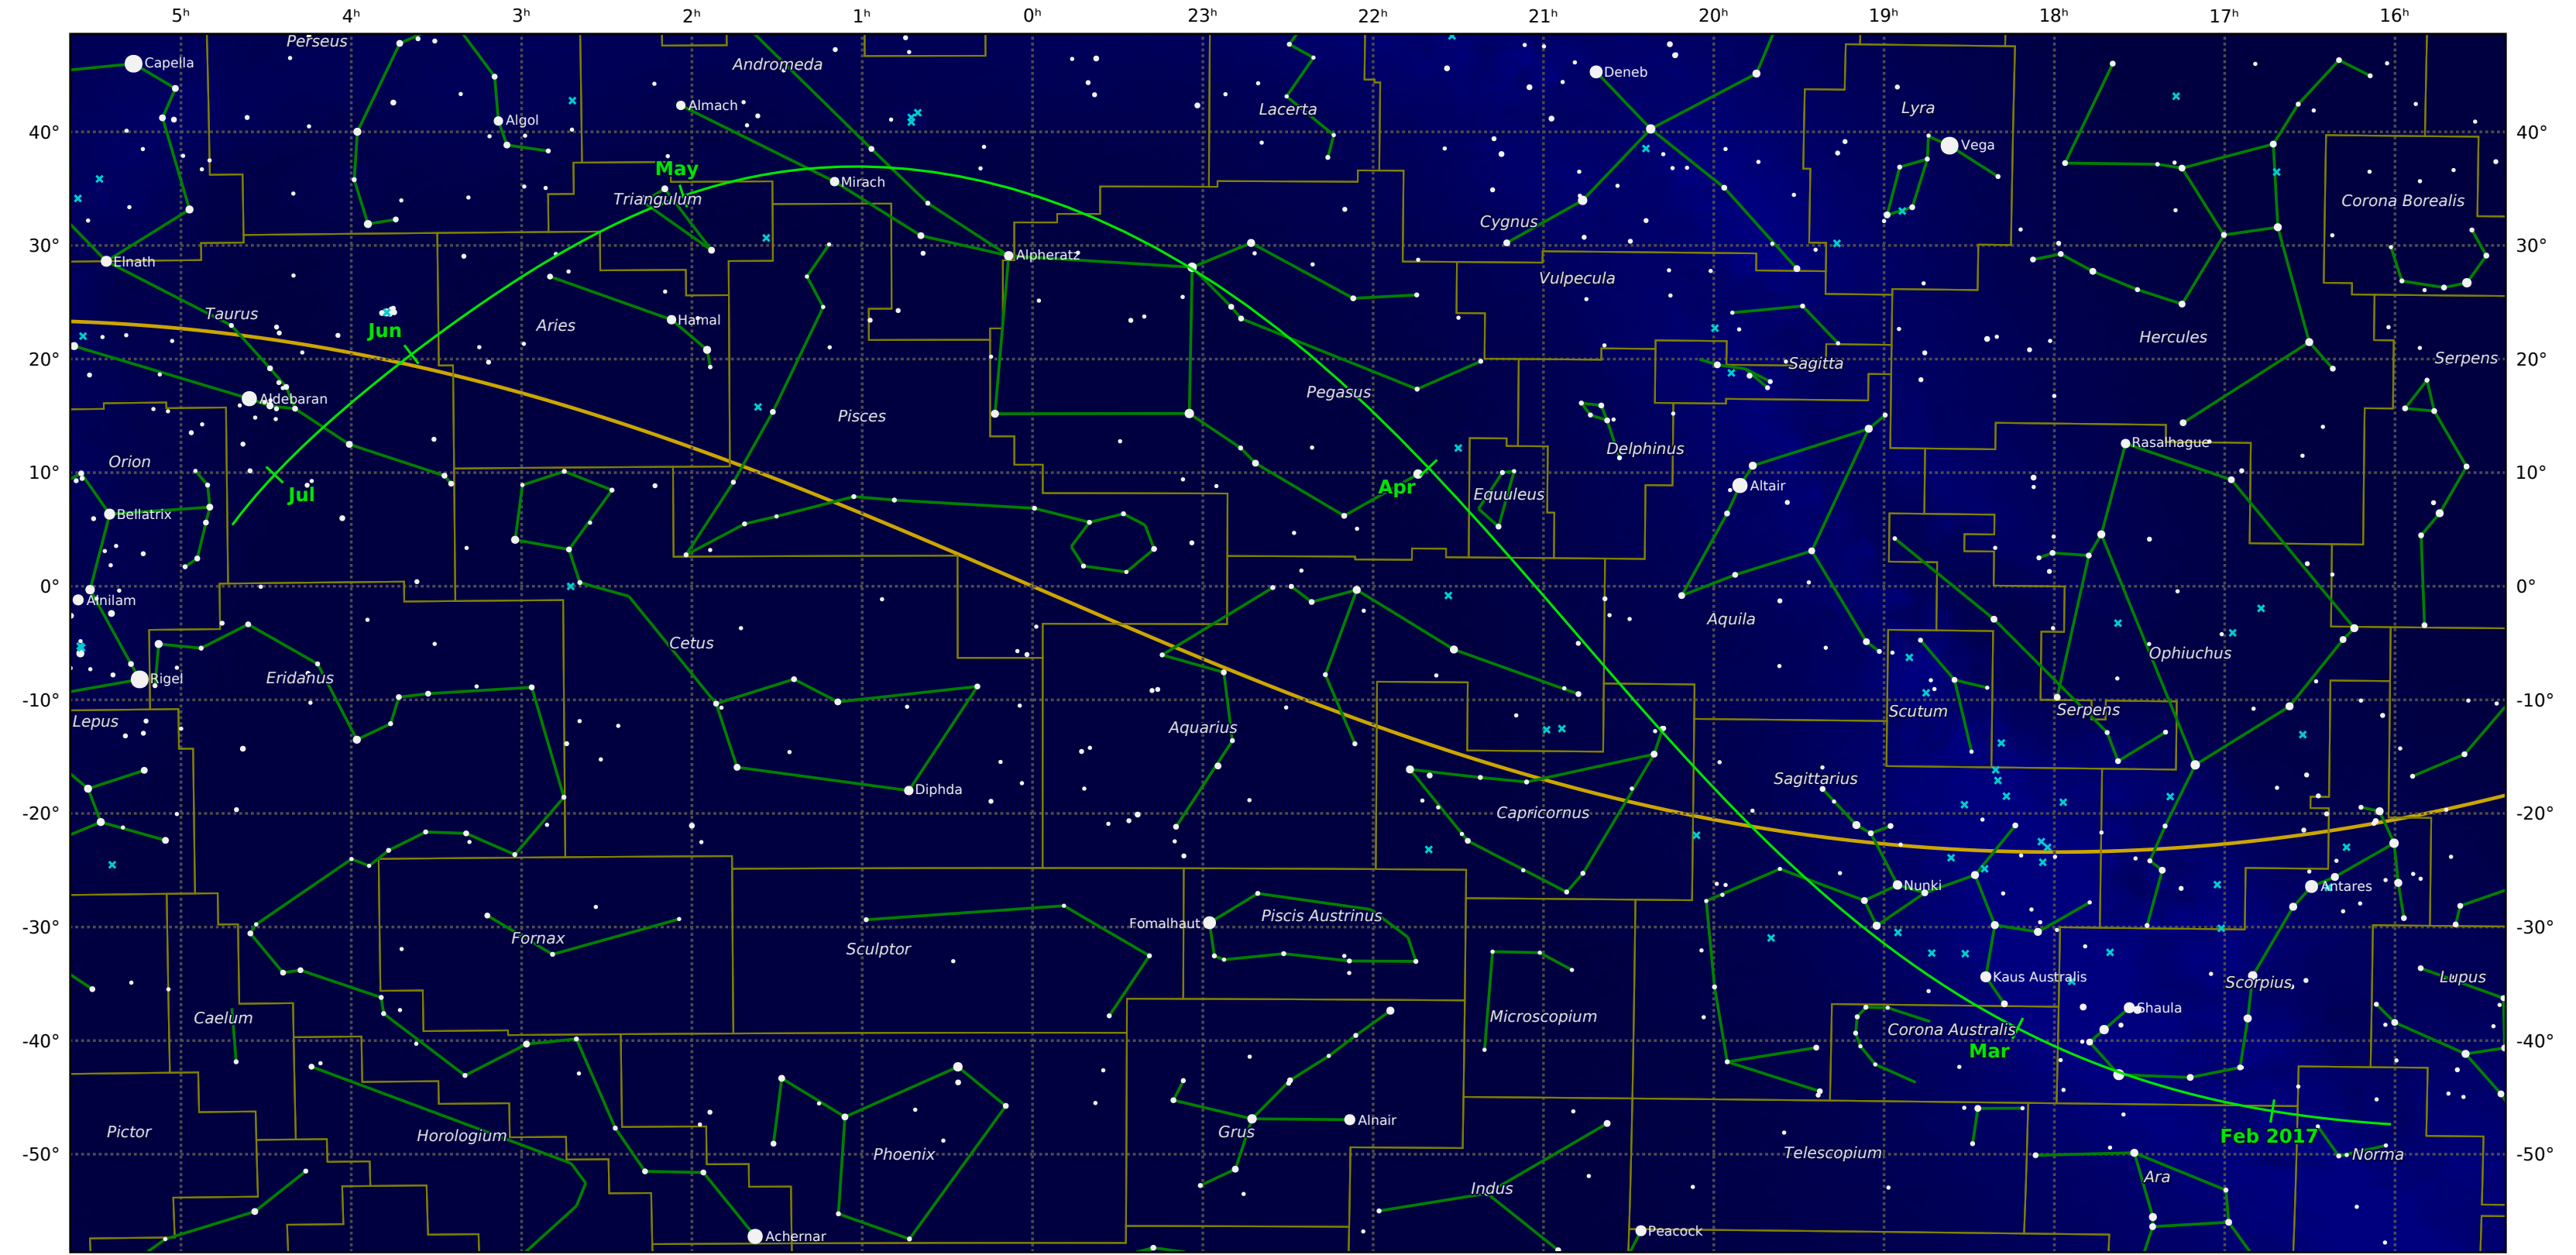

The path of C/2017 E4 (Lovejoy) starting on 15 Jan 2017

© Dominic Ford 2011-2019. Downloaded from <https://in-the-sky.org>

Magnitude scale: ● 5.0 ● 4.5 ● 4.0 ● 3.5 ● 3.0 ● 2.5 ● 2.0 ● 1.5 ● 1.0 ● 0.5

— Ecliptic Plane