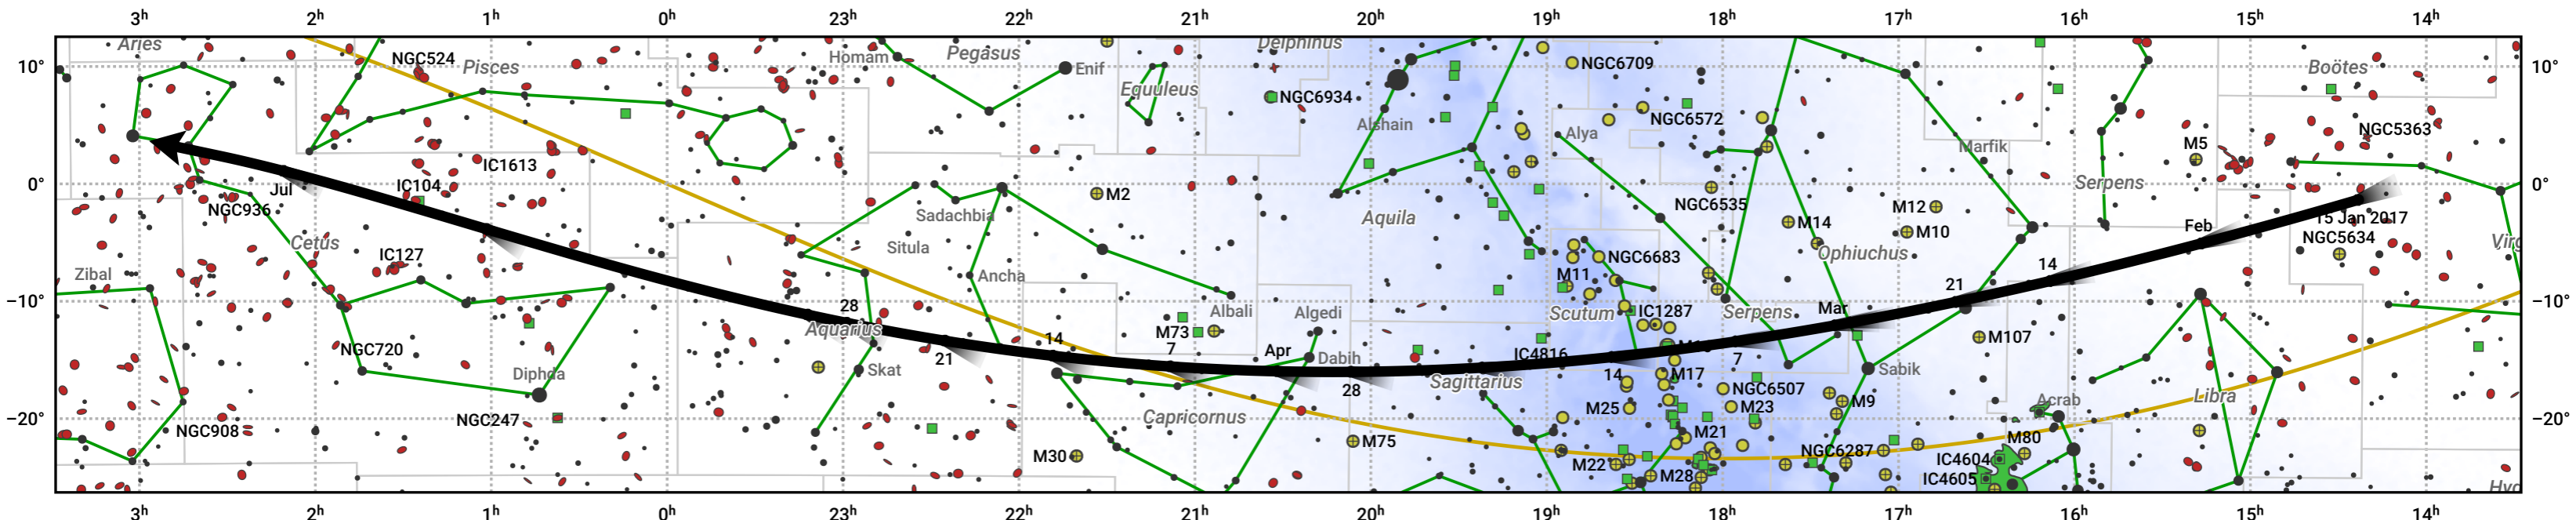

# The path of 73P/Schwassmann-Wachmann starting on 15 Jan 2017

© Dominic Ford 2011–2024. Date markers placed at midnight UTC. Downloaded from <https://in-the-sky.org>

Magnitude scale:  6.0  5.0  4.0  3.0  2.0  1.0  0.0

— Ecliptic Plane

Galaxy   
  Bright nebula   
  Open cluster   
 + Globular cluster

Date	Mag
2017 Jan 29	14.5
2017 Feb 11	13.4
2017 Feb 24	12.4
2017 Mar 1	12.0
2017 Mar 10	11.3
2017 Mar 28	10.3
2017 May 1	10.2
2017 May 23	11.3
2017 Jun 8	12.4
2017 Jun 24	13.4
2017 Jul 1	13.8
2017 Jul 12	14.5