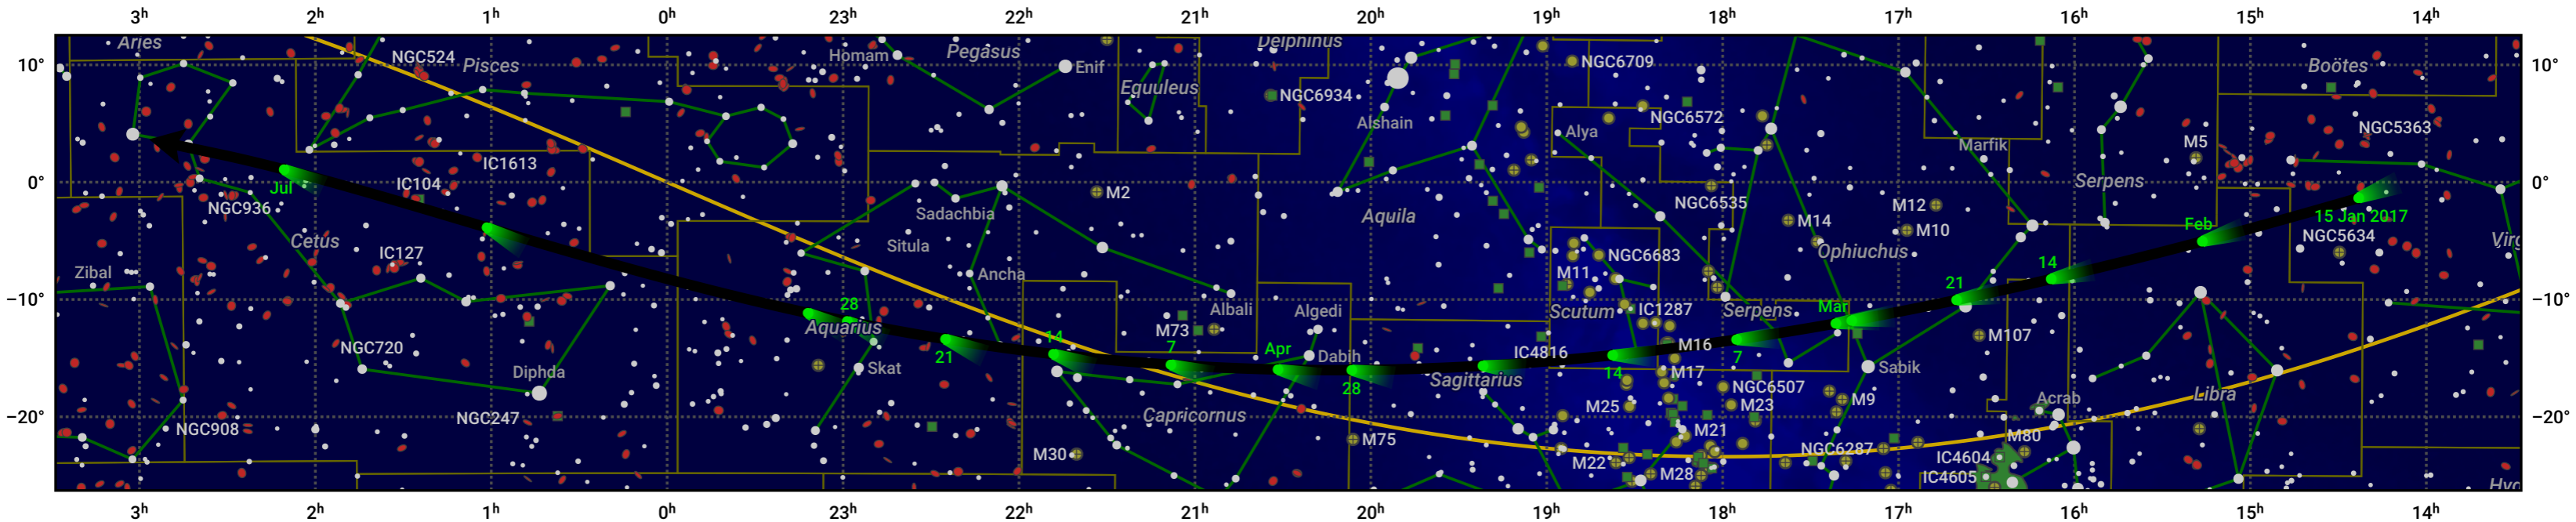

The path of 73P/Schwassmann-Wachmann starting on 15 Jan 2017

© Dominic Ford 2011–2024. Date markers placed at midnight UTC. Downloaded from <https://in-the-sky.org>

Magnitude scale: 6.0 5.0 4.0 3.0 2.0 1.0 0.0

— Ecliptic Plane

Galaxy
 Bright nebula
 Open cluster
 + Globular cluster

Date	Mag
2017 Jan 29	14.5
2017 Feb 11	13.4
2017 Feb 24	12.4
2017 Mar 1	12.0
2017 Mar 10	11.3
2017 Mar 28	10.3
2017 May 1	10.2
2017 May 23	11.3
2017 Jun 8	12.4
2017 Jun 24	13.4
2017 Jul 1	13.8
2017 Jul 12	14.5