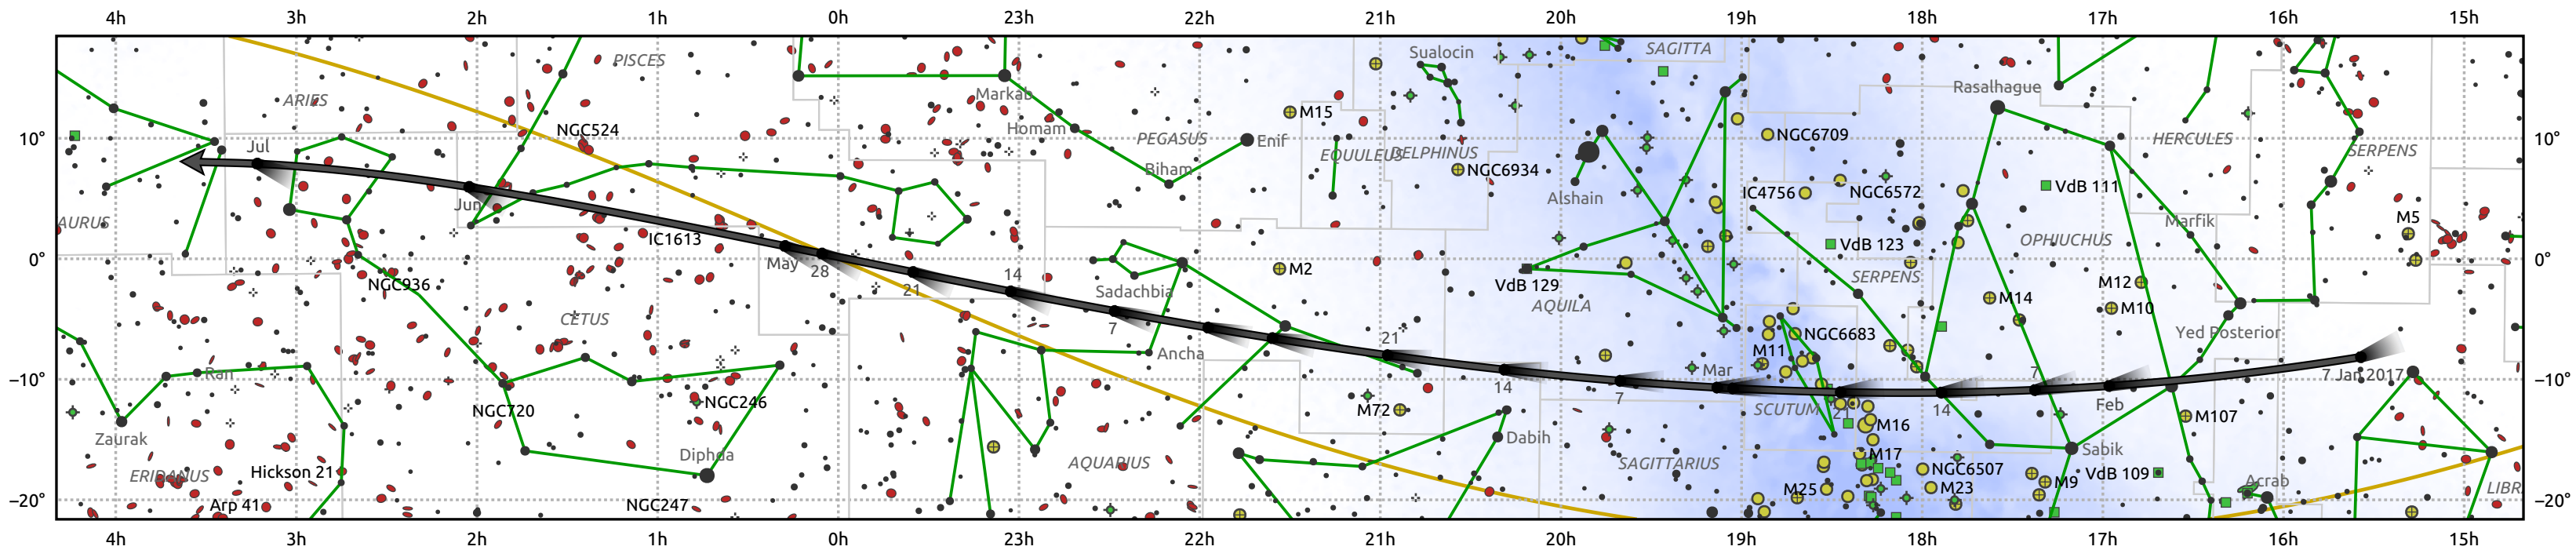

The path of C/2017 E1 (Borisov) starting on 7 Jan 2017

© Dominic Ford 2011–2025. Date markers placed at midnight UTC. Downloaded from <https://in-the-sky.org>

Magnitude scale: ● 6.0 ● 5.0 ● 4.0 ● 3.0 ● 2.0 ● 1.0 ● 0.0

— Ecliptic Plane

● Galaxy
 ■ Bright nebula
 ● Open cluster
 ⊕ Globular cluster
 ◆ Planetary nebula

Date	Mag
2017 Jan 17	18.1
2017 Jan 26	17.0
2017 Feb 3	16.0
2017 Feb 11	14.9
2017 Feb 19	13.9
2017 Feb 27	12.8
2017 Mar 1	12.6
2017 Mar 7	11.8
2017 Mar 17	10.7
2017 Apr 1	9.7
2017 Apr 30	10.8
2017 May 1	10.9
2017 May 10	11.9
2017 May 19	13.0
2017 May 27	14.0
2017 Jun 4	15.1
2017 Jun 13	16.2
2017 Jun 22	17.2
2017 Jul 1	18.2
2017 Jul 2	18.3