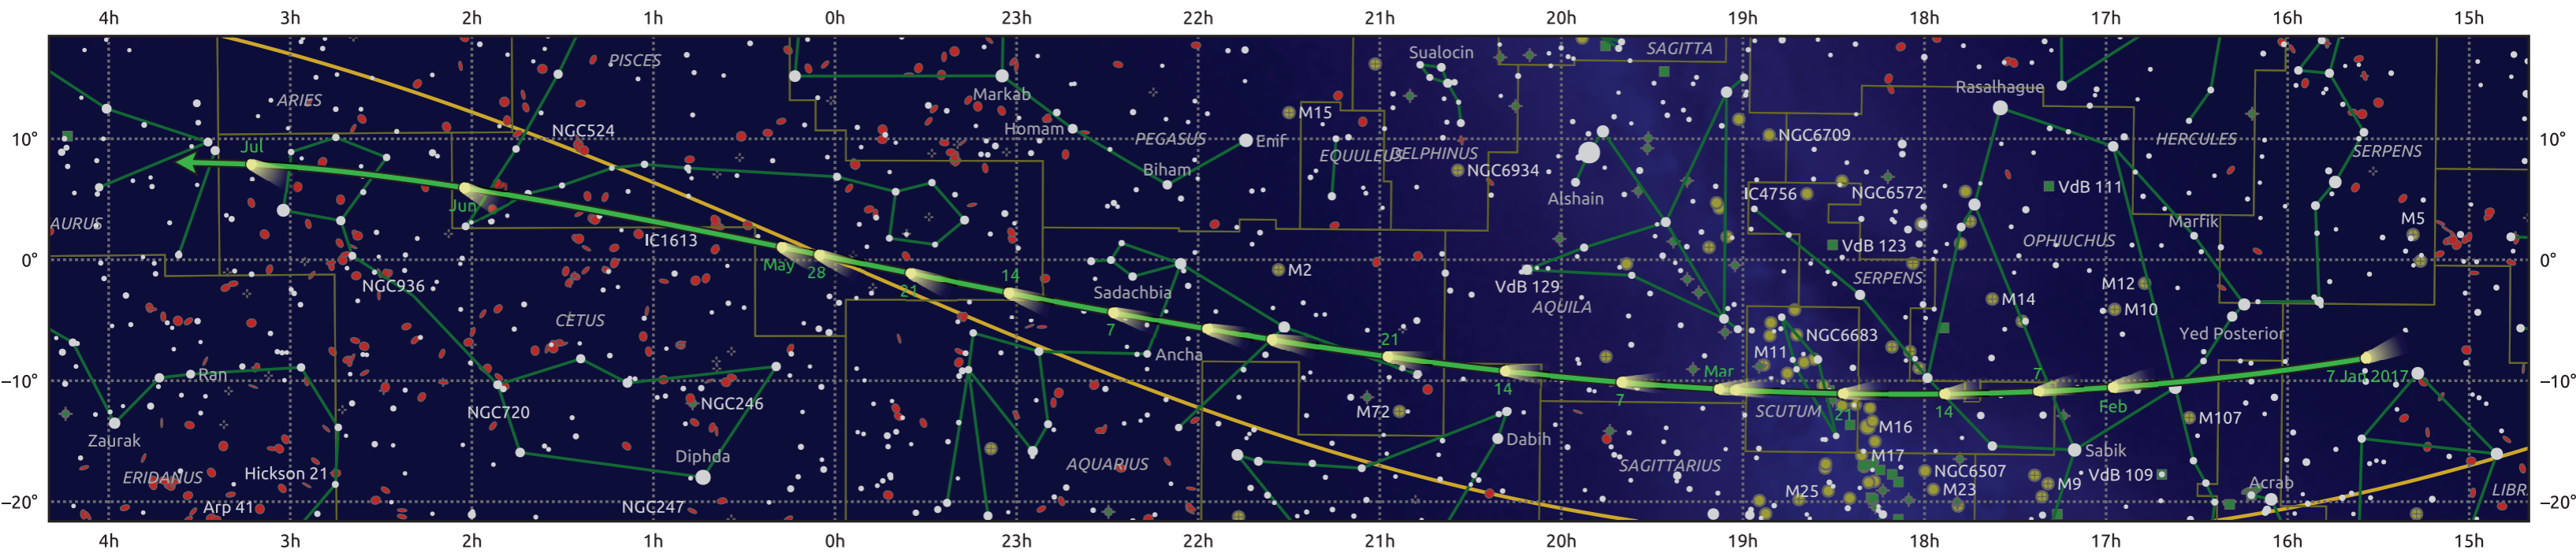

The path of C/2017 E1 (Borisov) starting on 7 Jan 2017

© Dominic Ford 2011–2025. Date markers placed at midnight UTC. Downloaded from <https://in-the-sky.org>

Magnitude scale: • 6.0 • 5.0 • 4.0 • 3.0 • 2.0 • 1.0 • 0.0

— Ecliptic Plane

- Galaxy
- Bright nebula
- Open cluster
- Globular cluster
- ◆ Planetary nebula

Date	Mag
2017 Jan 17	18.1
2017 Jan 26	17.0
2017 Feb 3	16.0
2017 Feb 11	14.9
2017 Feb 19	13.9
2017 Feb 27	12.8
2017 Mar 1	12.6
2017 Mar 7	11.8
2017 Mar 17	10.7
2017 Apr 1	9.7
2017 Apr 30	10.8
2017 May 1	10.9
2017 May 10	11.9
2017 May 19	13.0
2017 May 27	14.0
2017 Jun 4	15.1
2017 Jun 13	16.2
2017 Jun 22	17.2
2017 Jul 1	18.2
2017 Jul 2	18.3