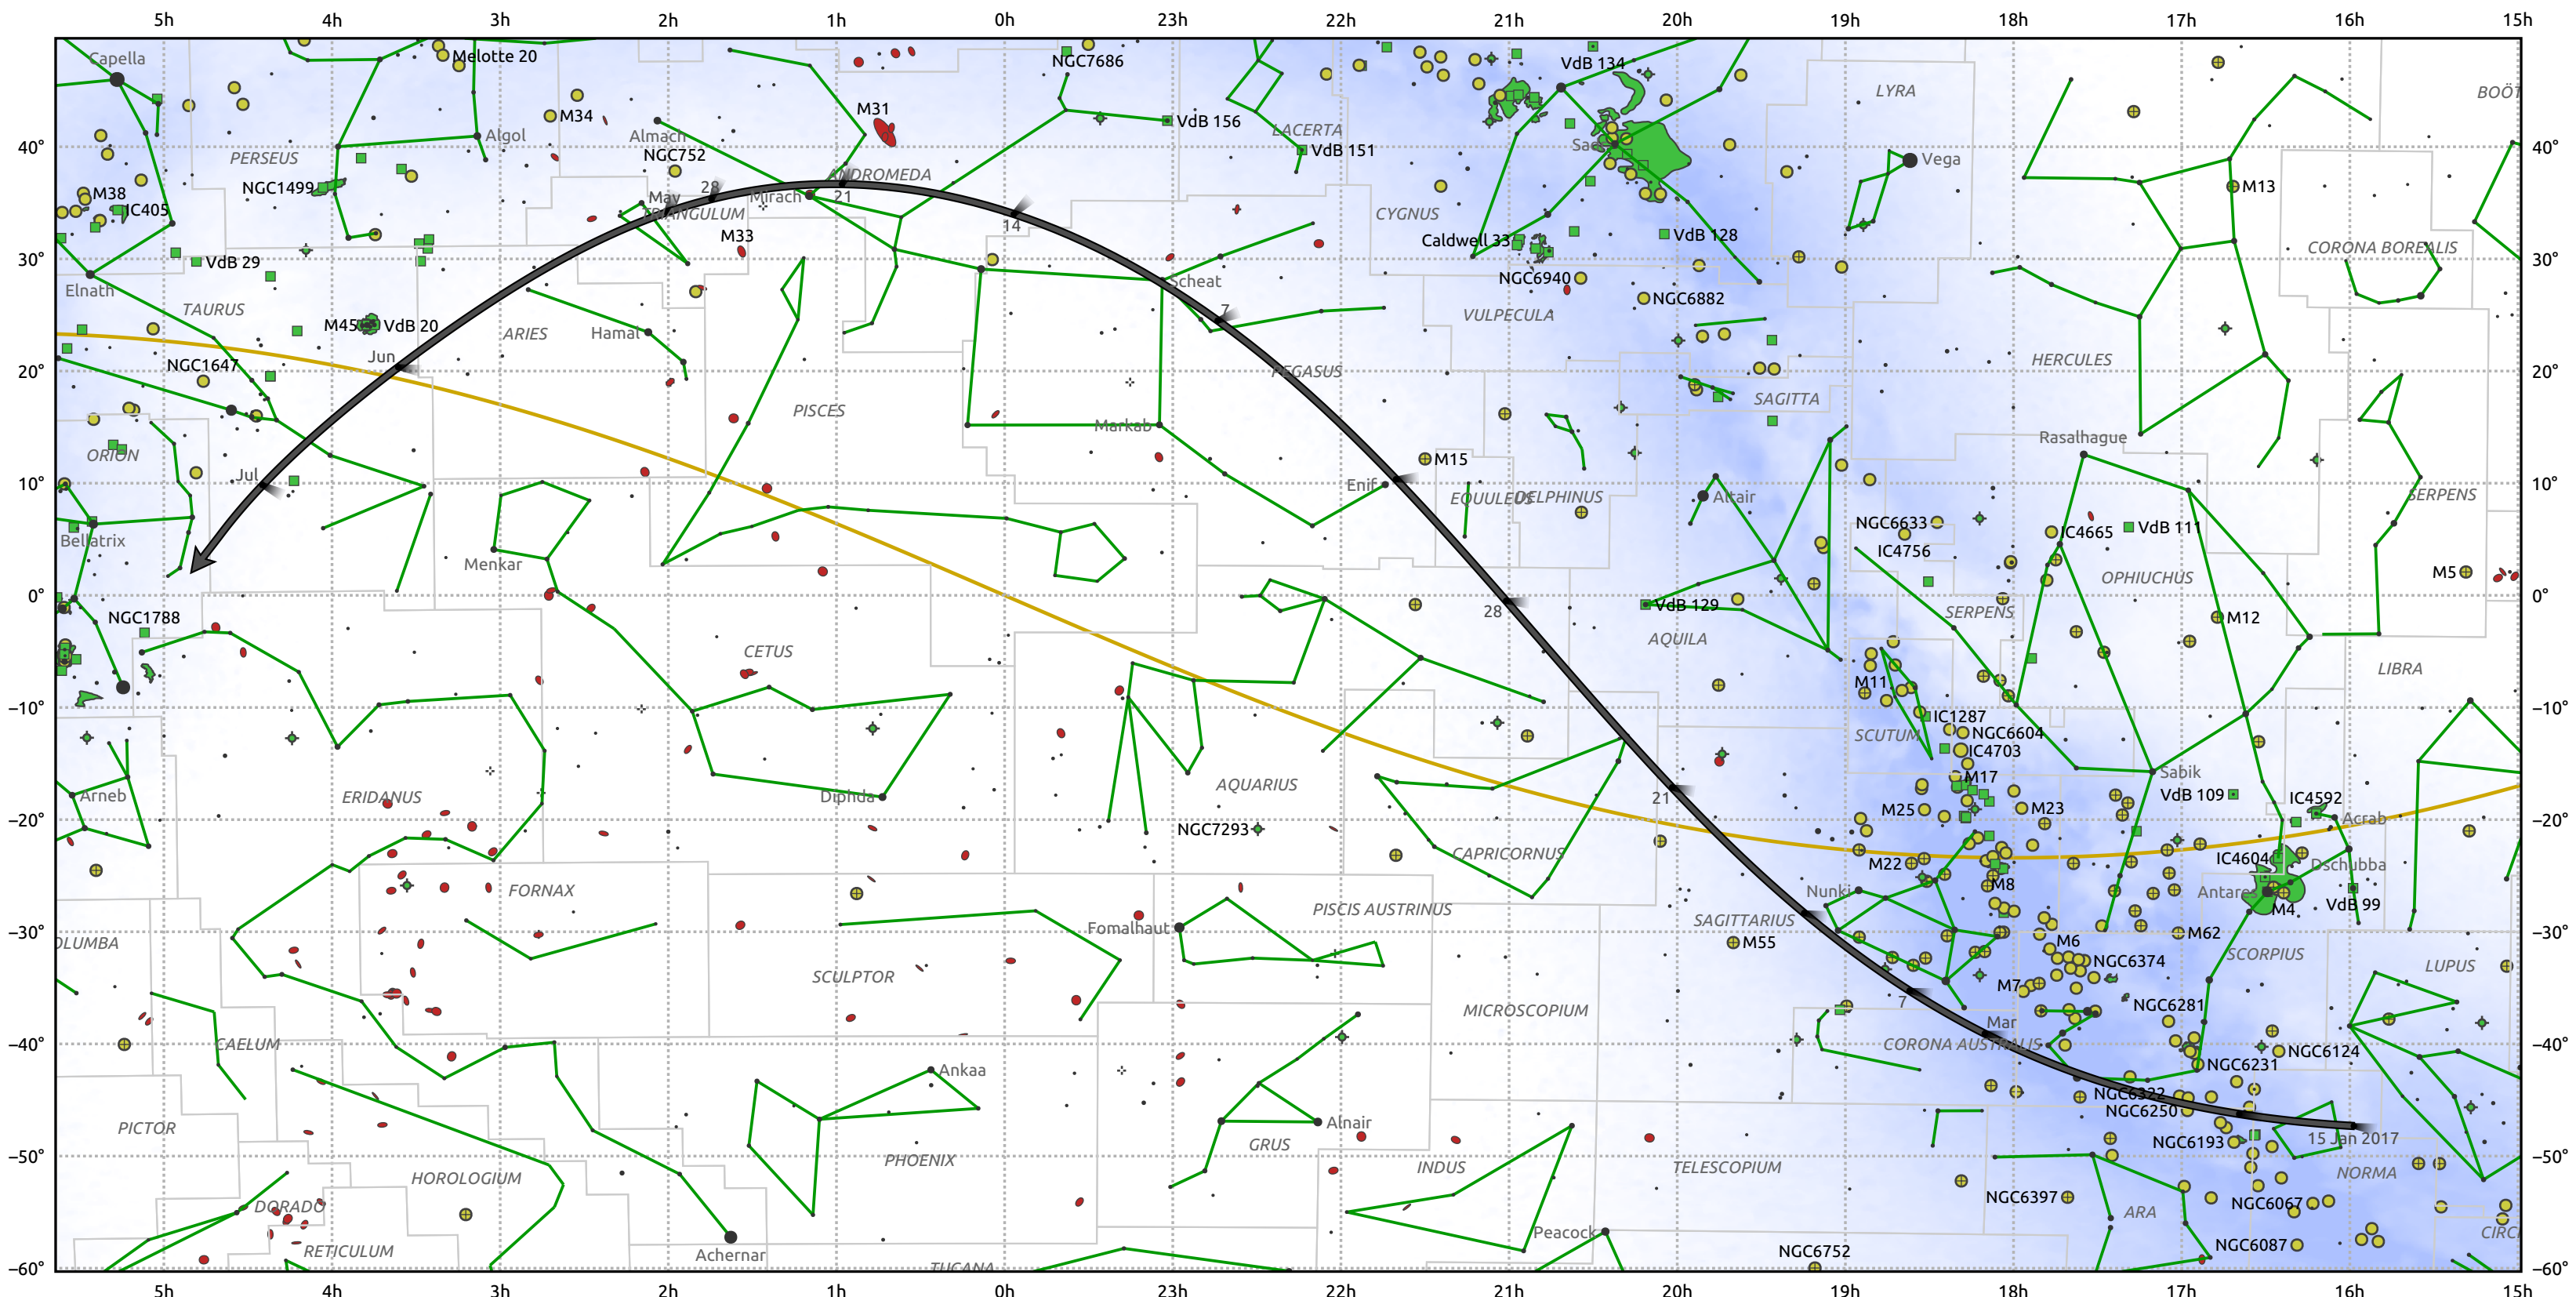

The path of C/2017 E4 (Lovejoy) starting on 15 Jan 2017

© Dominic Ford 2011–2025. Date markers placed at midnight UTC. Downloaded from <https://in-the-sky.org>

Magnitude scale: 5.0 4.0 3.0 2.0 1.0 0.0

Ecliptic Plane

Galaxy
 Bright nebula
 Open cluster
 Globular cluster
 Planetary nebula

Date	Mag
2017 Feb 1	14.1
2017 Feb 14	13.1
2017 Feb 25	12.0
2017 Mar 1	11.6
2017 Mar 6	11.0
2017 Mar 14	10.0
2017 Mar 22	8.9
2017 Mar 31	7.9
2017 May 1	8.2
2017 May 7	8.9
2017 May 15	10.0
2017 May 24	11.0
2017 Jun 4	12.0
2017 Jun 18	13.1
2017 Jul 1	13.8
2017 Jul 6	14.1