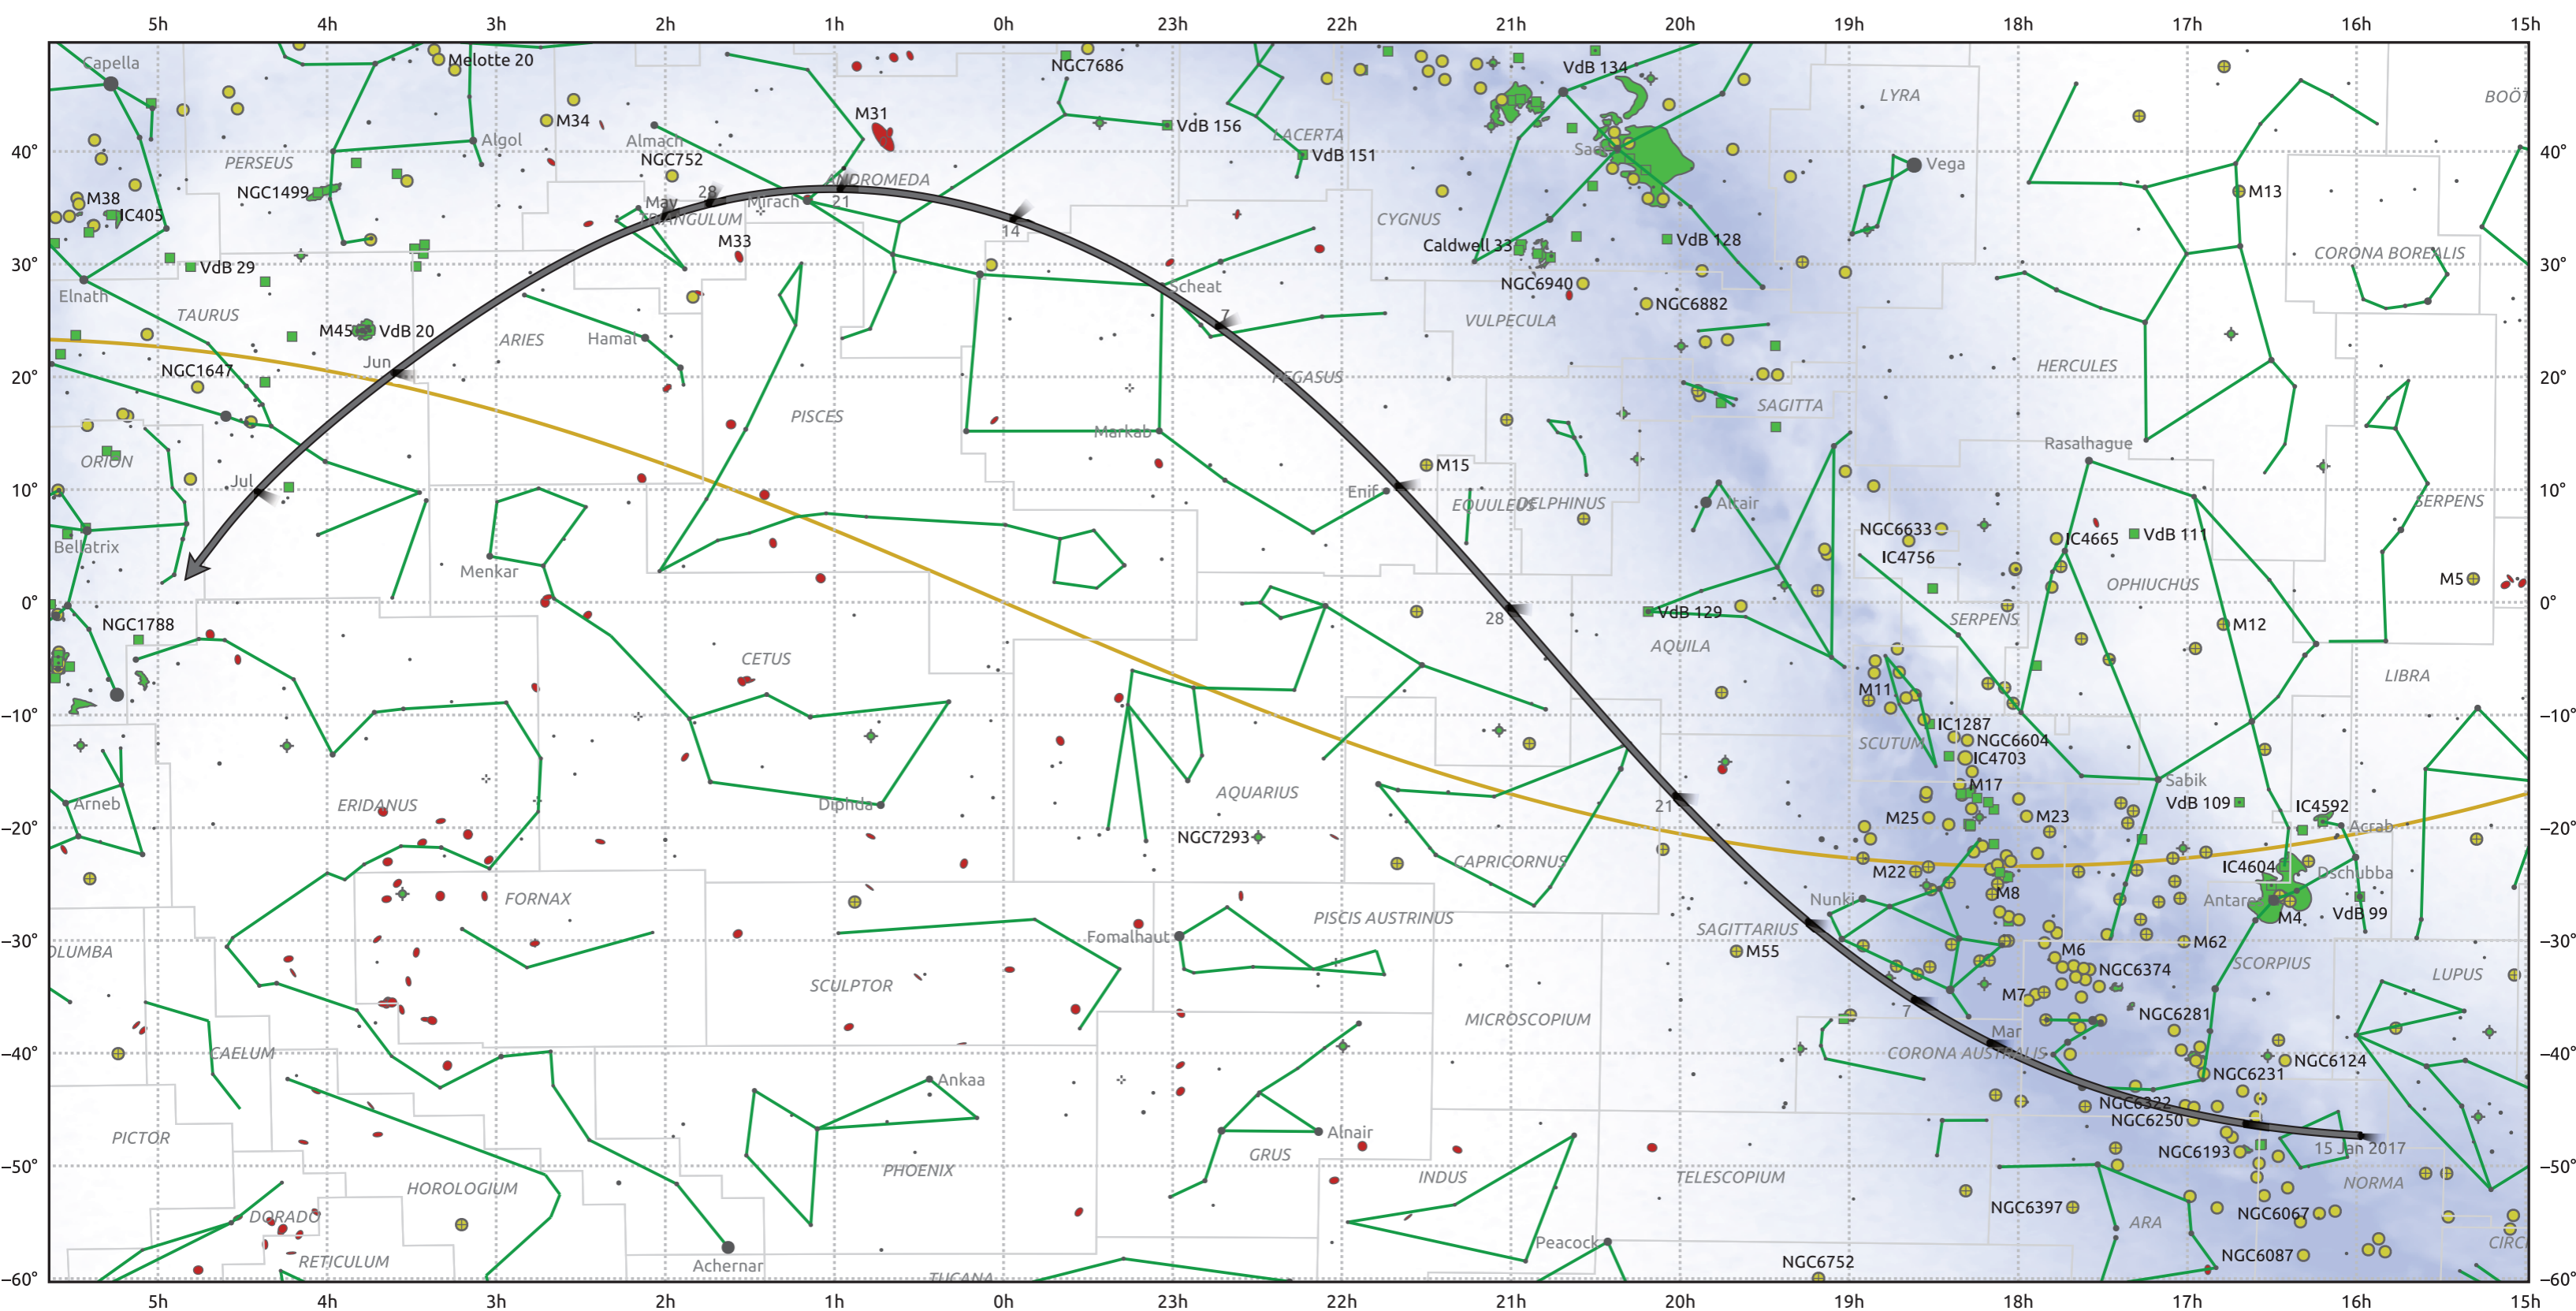

The path of C/2017 E4 (Lovejoy) starting on 15 Jan 2017

© Dominic Ford 2011–2025. Date markers placed at midnight UTC. Downloaded from <https://in-the-sky.org>

Magnitude scale: ● 5.0 ● 4.0 ● 3.0 ● 2.0 ● 1.0 ● 0.0

— Ecliptic Plane

● Galaxy ■ Bright nebula ● Open cluster ⊕ Globular cluster ◆ Planetary nebula

Date	Mag
2017 Feb 1	14.1
2017 Feb 14	13.1
2017 Feb 25	12.0
2017 Mar 1	11.6
2017 Mar 6	11.0
2017 Mar 14	10.0
2017 Mar 22	8.9
2017 Mar 31	7.9
2017 May 1	8.2
2017 May 7	8.9
2017 May 15	10.0
2017 May 24	11.0
2017 Jun 4	12.0
2017 Jun 18	13.1
2017 Jul 1	13.8
2017 Jul 6	14.1