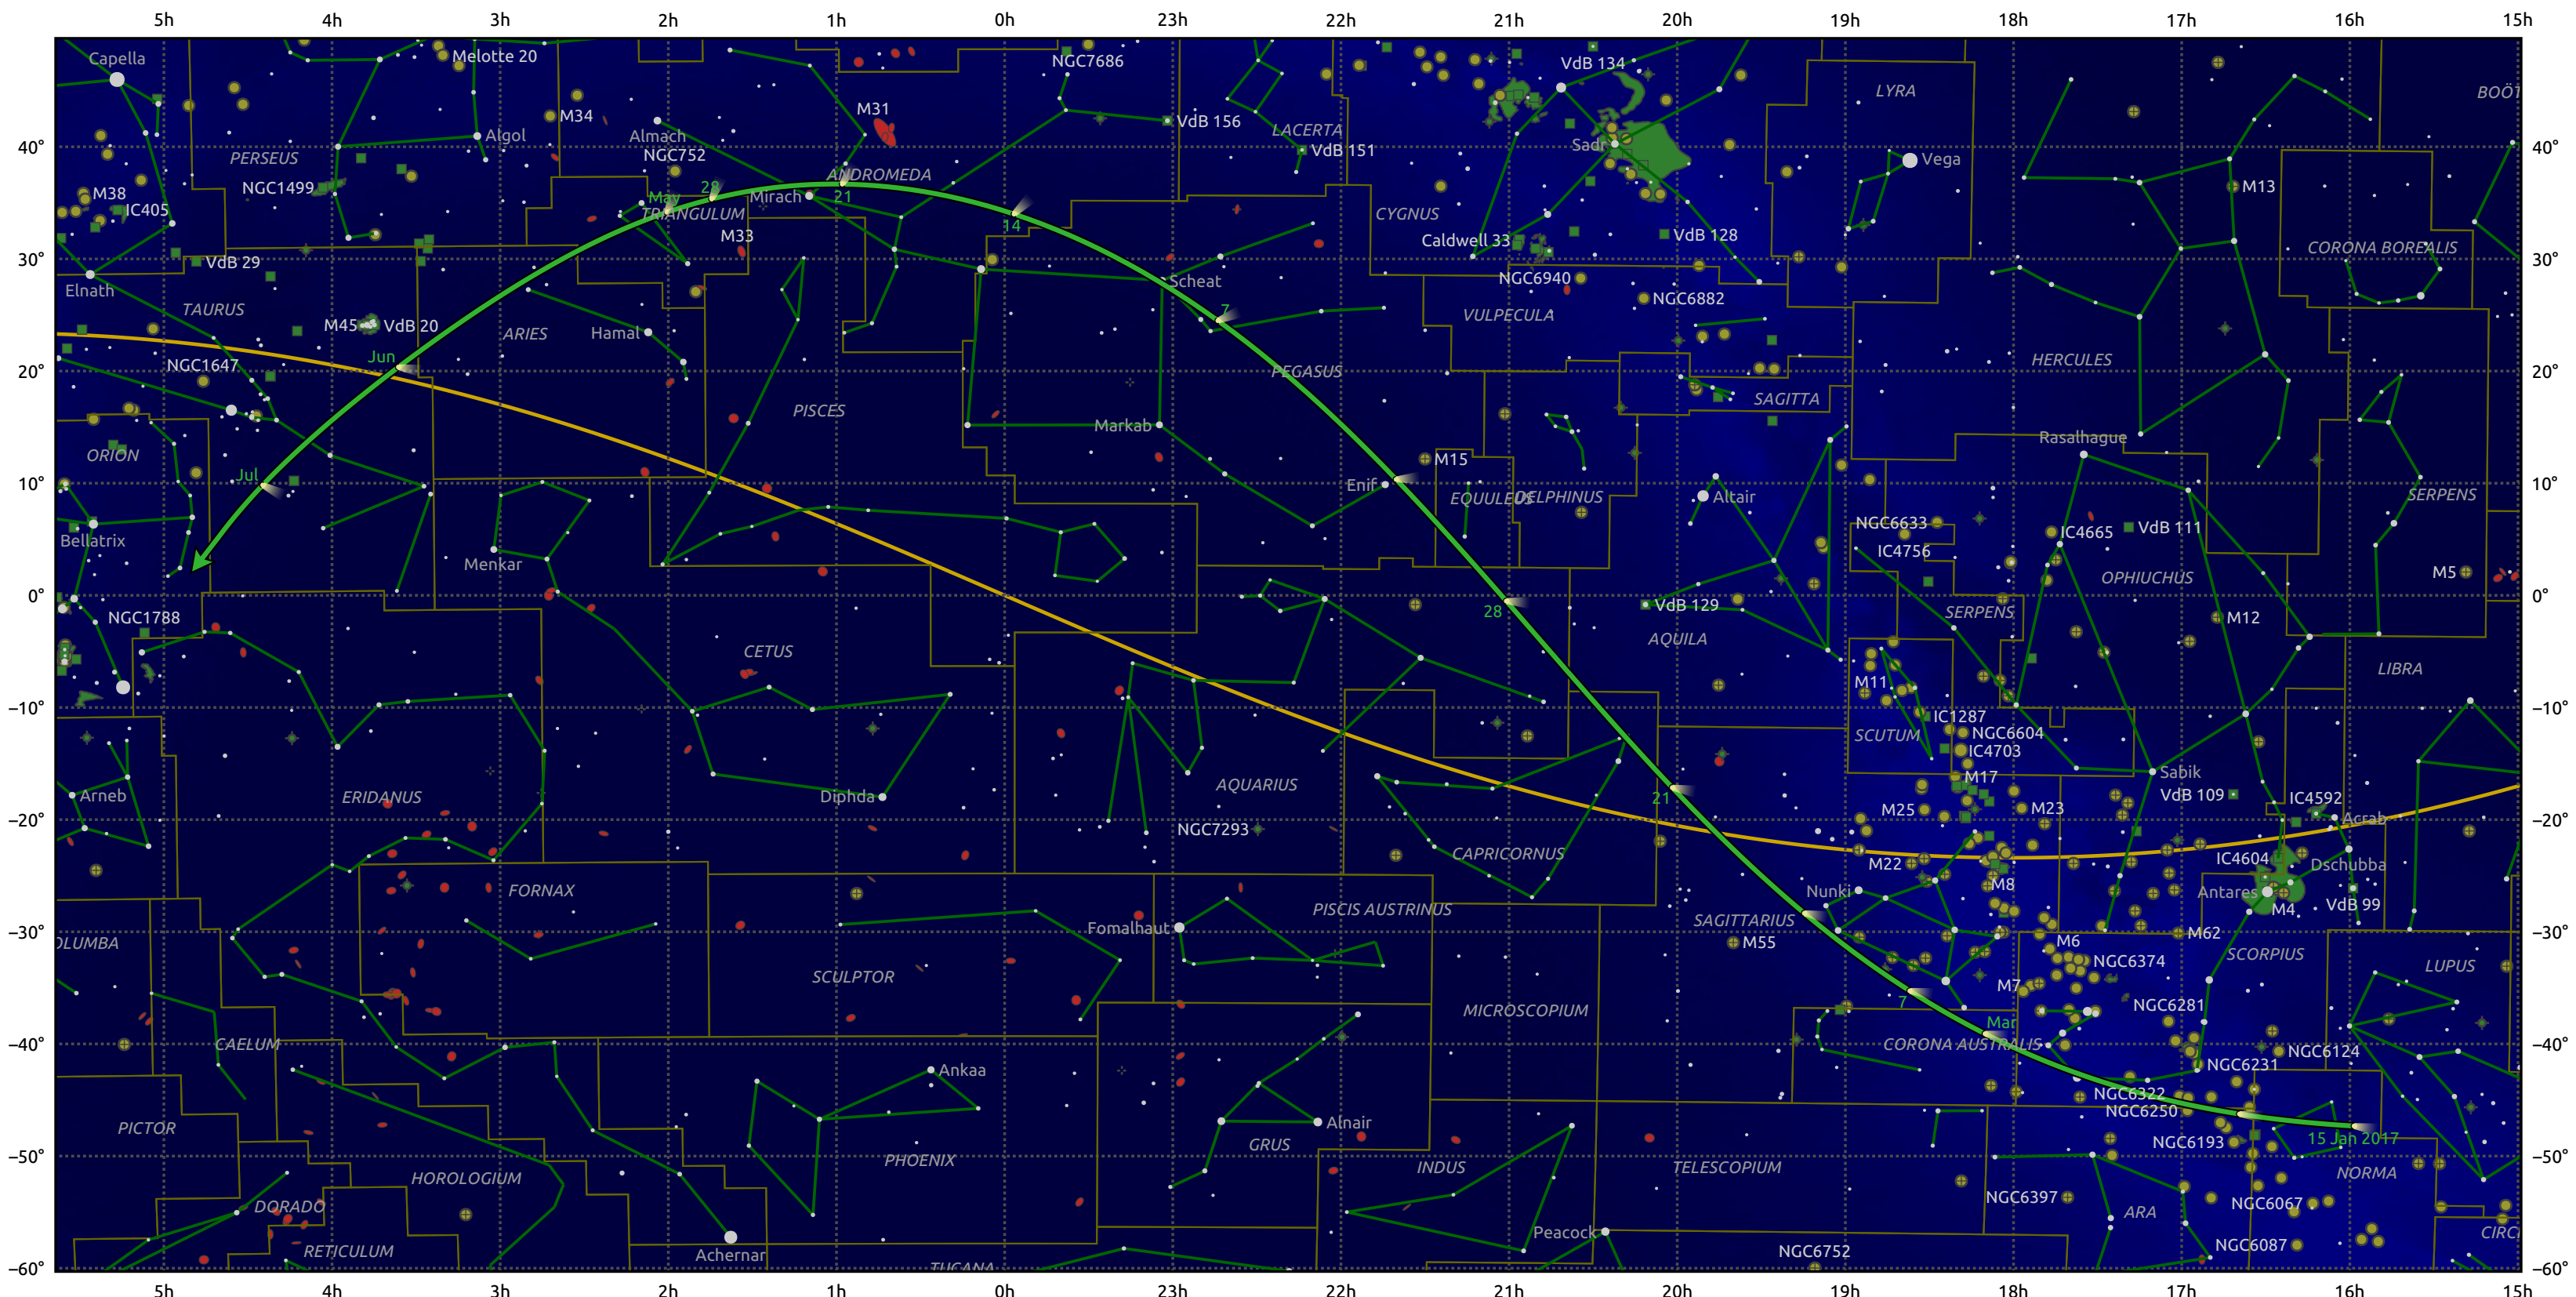

# The path of C/2017 E4 (Lovejoy) starting on 15 Jan 2017

© Dominic Ford 2011–2025. Date markers placed at midnight UTC. Downloaded from <https://in-the-sky.org>

Magnitude scale:  5.0  4.0  3.0  2.0  1.0  0.0

Ecliptic Plane

Galaxy  
  Bright nebula  
  Open cluster  
  Globular cluster  
  Planetary nebula

Date	Mag
2017 Feb 1	14.1
2017 Feb 14	13.1
2017 Feb 25	12.0
2017 Mar 1	11.6
2017 Mar 6	11.0
2017 Mar 14	10.0
2017 Mar 22	8.9
2017 Mar 31	7.9
2017 May 1	8.2
2017 May 7	8.9
2017 May 15	10.0
2017 May 24	11.0
2017 Jun 4	12.0
2017 Jun 18	13.1
2017 Jul 1	13.8
2017 Jul 6	14.1