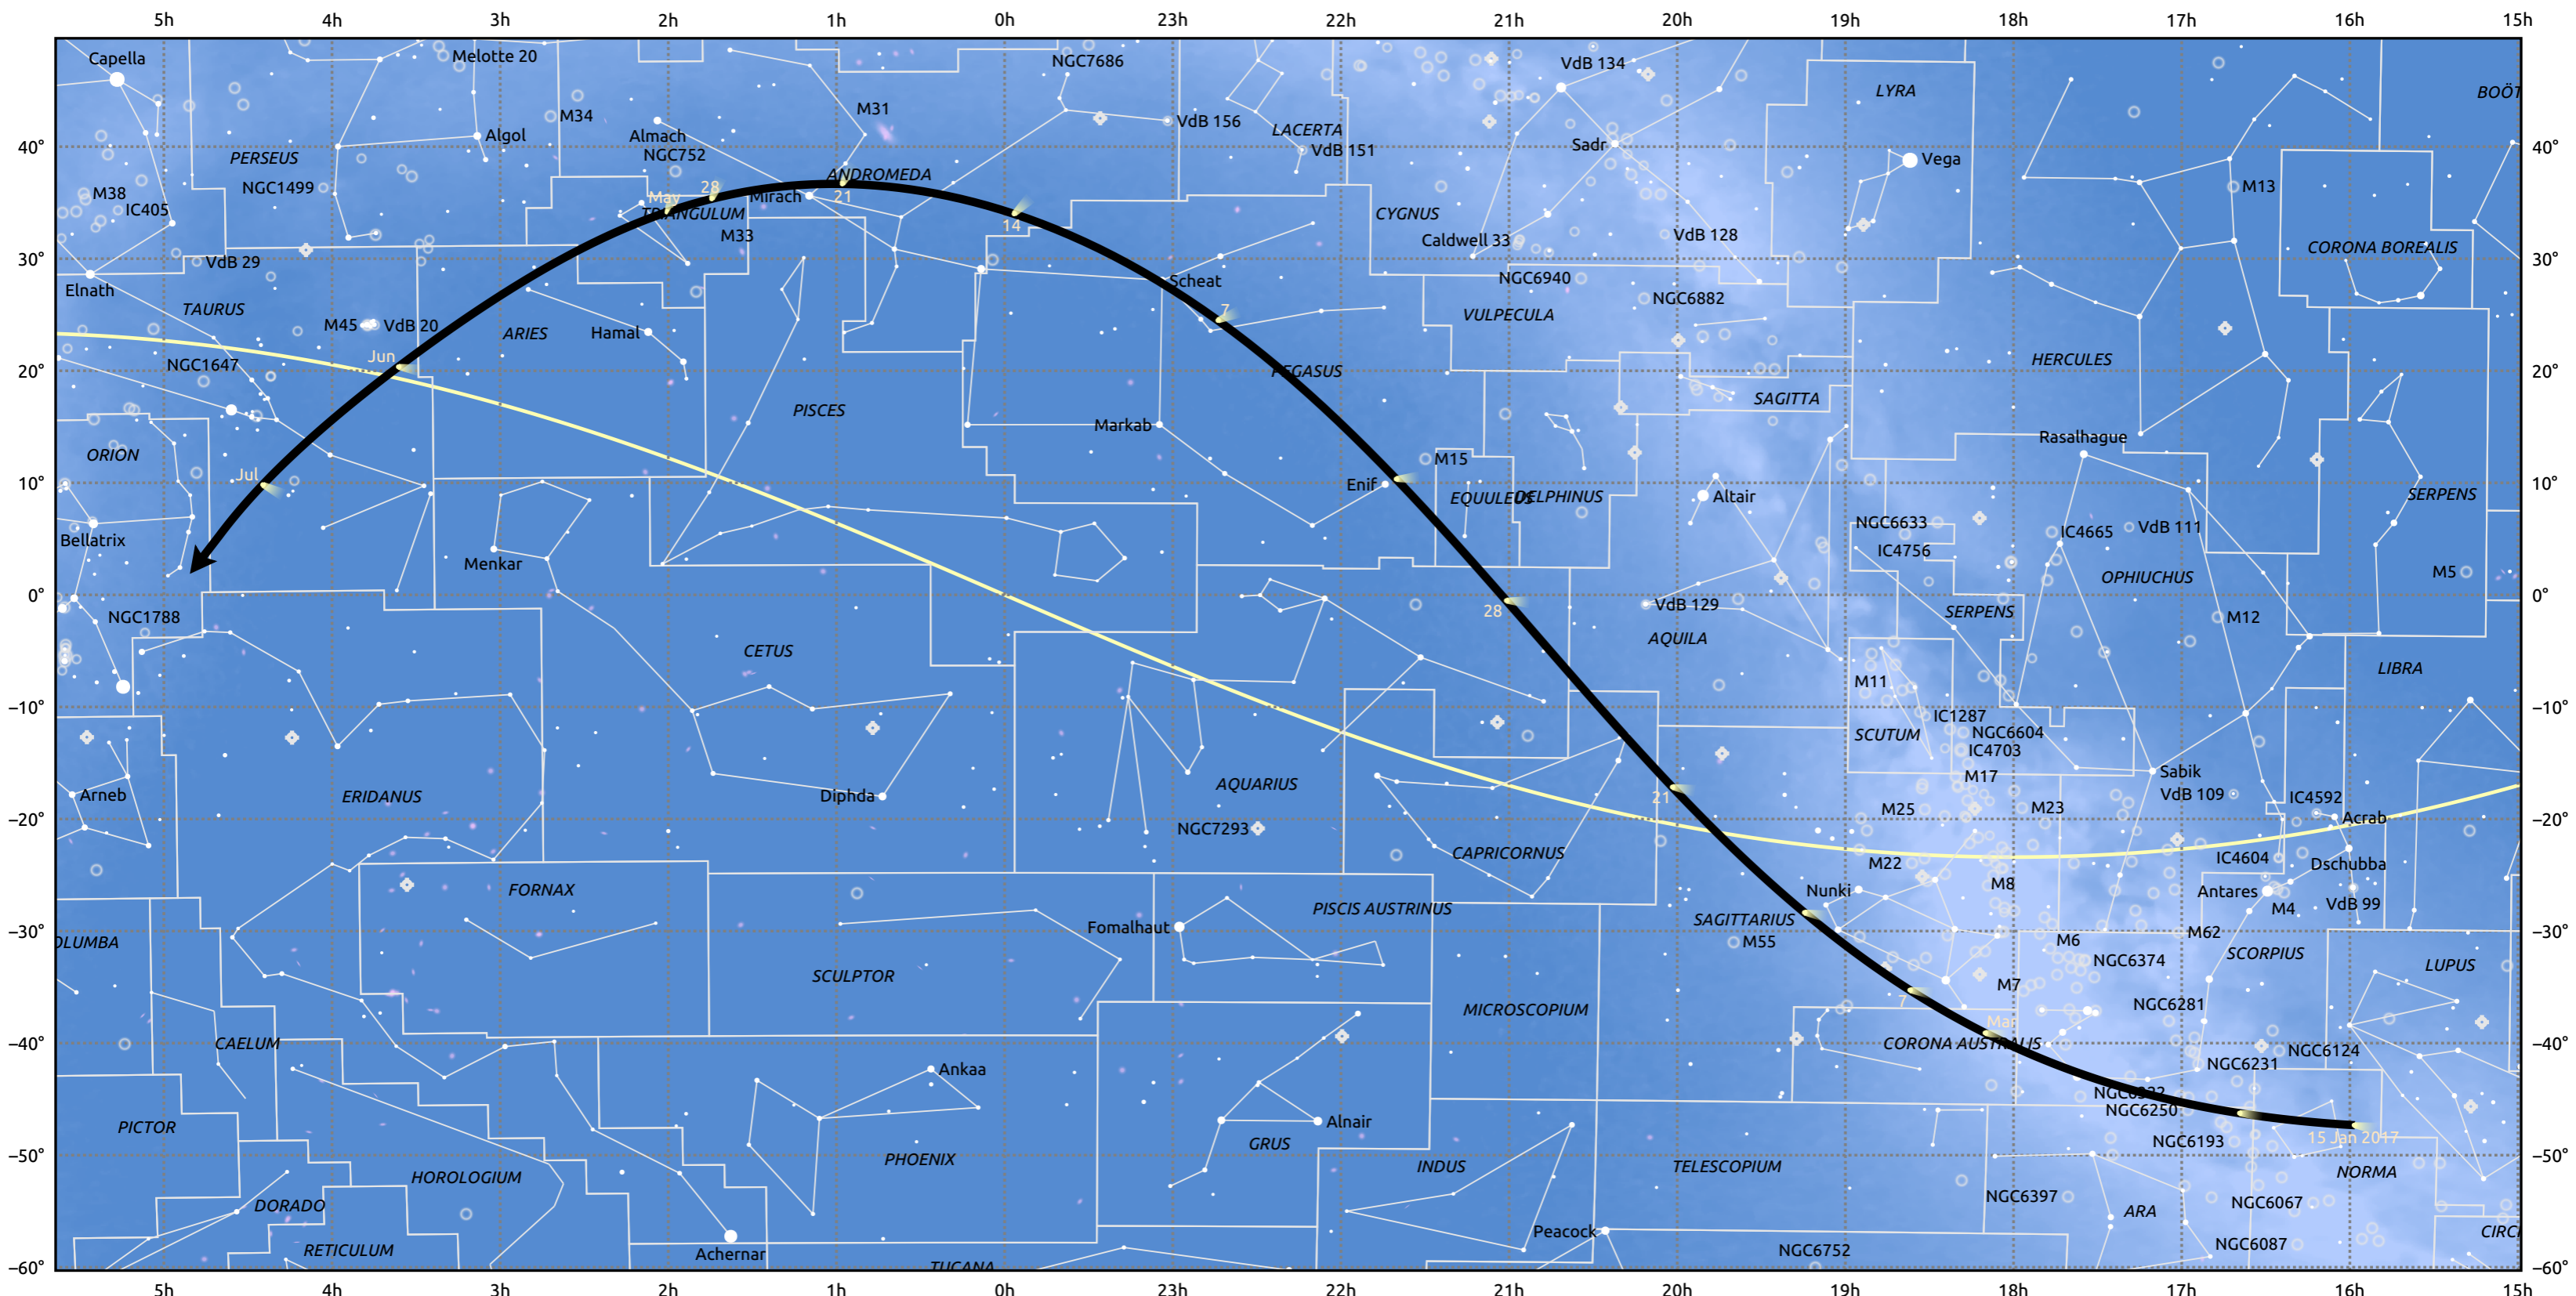

The path of C/2017 E4 (Lovejoy) starting on 15 Jan 2017

© Dominic Ford 2011–2025. Date markers placed at midnight UTC. Downloaded from <https://in-the-sky.org>

Magnitude scale: • 5.0 • 4.0 • 3.0 • 2.0 • 1.0 • 0.0

— Ecliptic Plane

Galaxy Bright nebula Open cluster Globular cluster Planetary nebula

| Date | Mag |
|-------------|------|
| 2017 Feb 1 | 14.1 |
| 2017 Feb 14 | 13.1 |
| 2017 Feb 25 | 12.0 |
| 2017 Mar 1 | 11.6 |
| 2017 Mar 6 | 11.0 |
| 2017 Mar 14 | 10.0 |
| 2017 Mar 22 | 8.9 |
| 2017 Mar 31 | 7.9 |
| 2017 May 1 | 8.2 |
| 2017 May 7 | 8.9 |
| 2017 May 15 | 10.0 |
| 2017 May 24 | 11.0 |
| 2017 Jun 4 | 12.0 |
| 2017 Jun 18 | 13.1 |
| 2017 Jul 1 | 13.8 |
| 2017 Jul 6 | 14.1 |