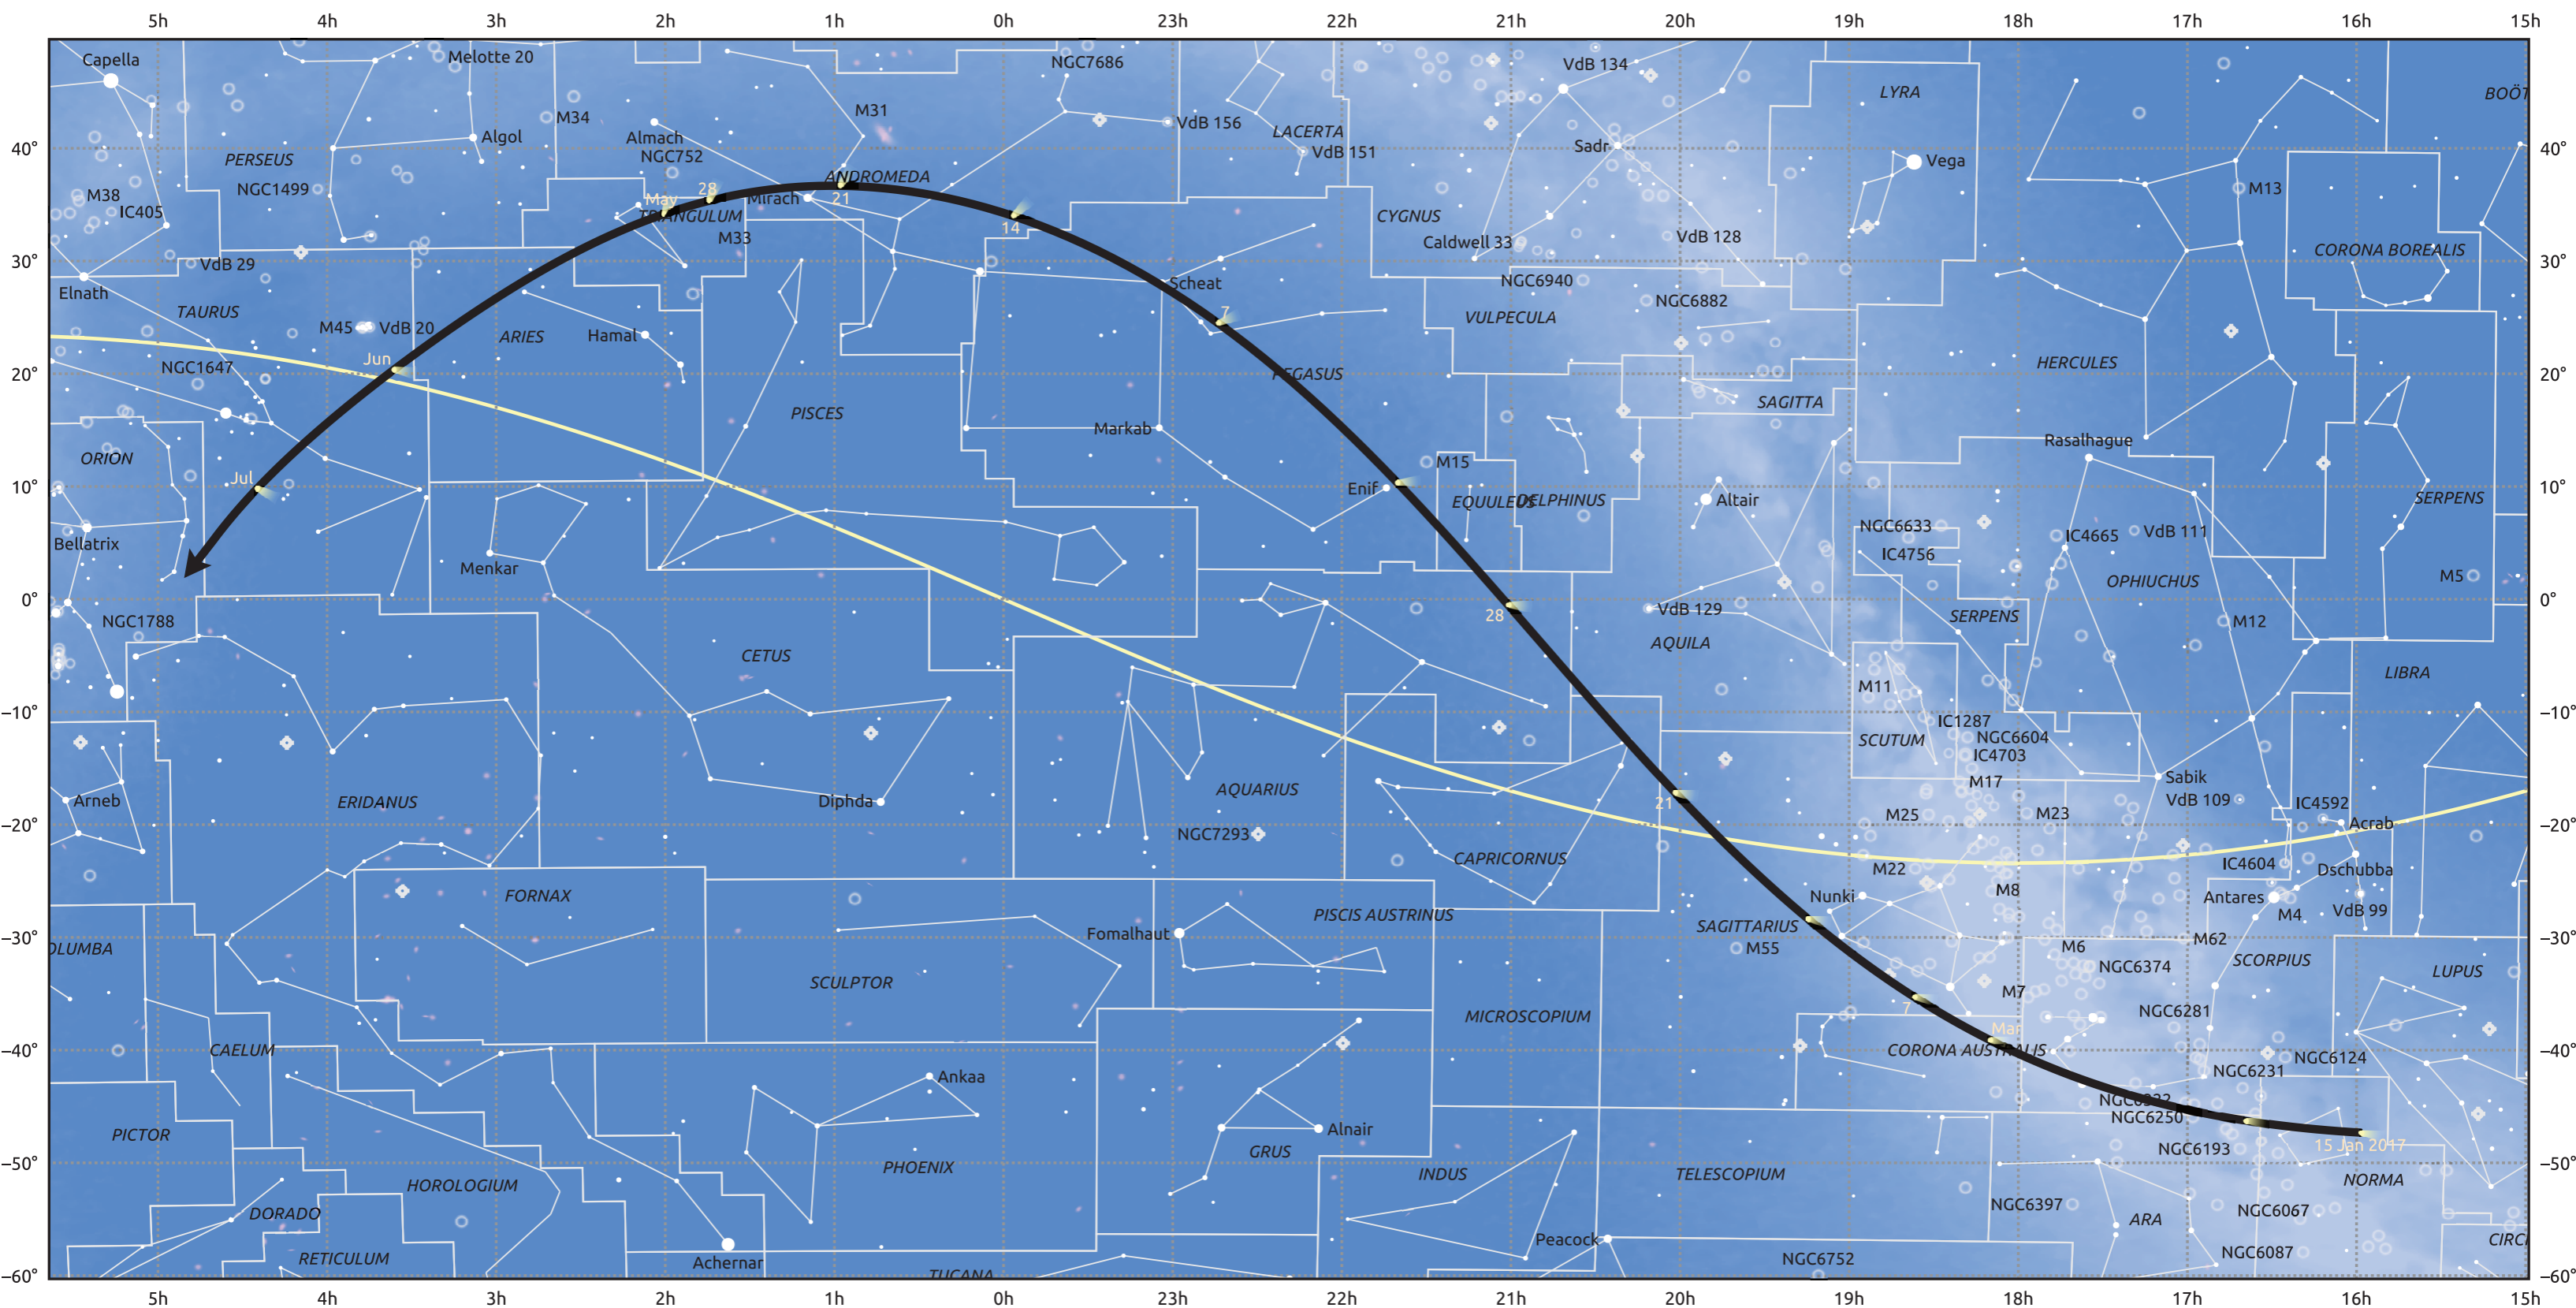

The path of C/2017 E4 (Lovejoy) starting on 15 Jan 2017

© Dominic Ford 2011–2025. Date markers placed at midnight UTC. Downloaded from <https://in-the-sky.org>

Magnitude scale: 5.0 4.0 3.0 2.0 1.0 0.0

Ecliptic Plane

Galaxy Bright nebula Open cluster Globular cluster Planetary nebula

Date	Mag
2017 Feb 1	14.1
2017 Feb 14	13.1
2017 Feb 25	12.0
2017 Mar 1	11.6
2017 Mar 6	11.0
2017 Mar 14	10.0
2017 Mar 22	8.9
2017 Mar 31	7.9
2017 May 1	8.2
2017 May 7	8.9
2017 May 15	10.0
2017 May 24	11.0
2017 Jun 4	12.0
2017 Jun 18	13.1
2017 Jul 1	13.8
2017 Jul 6	14.1