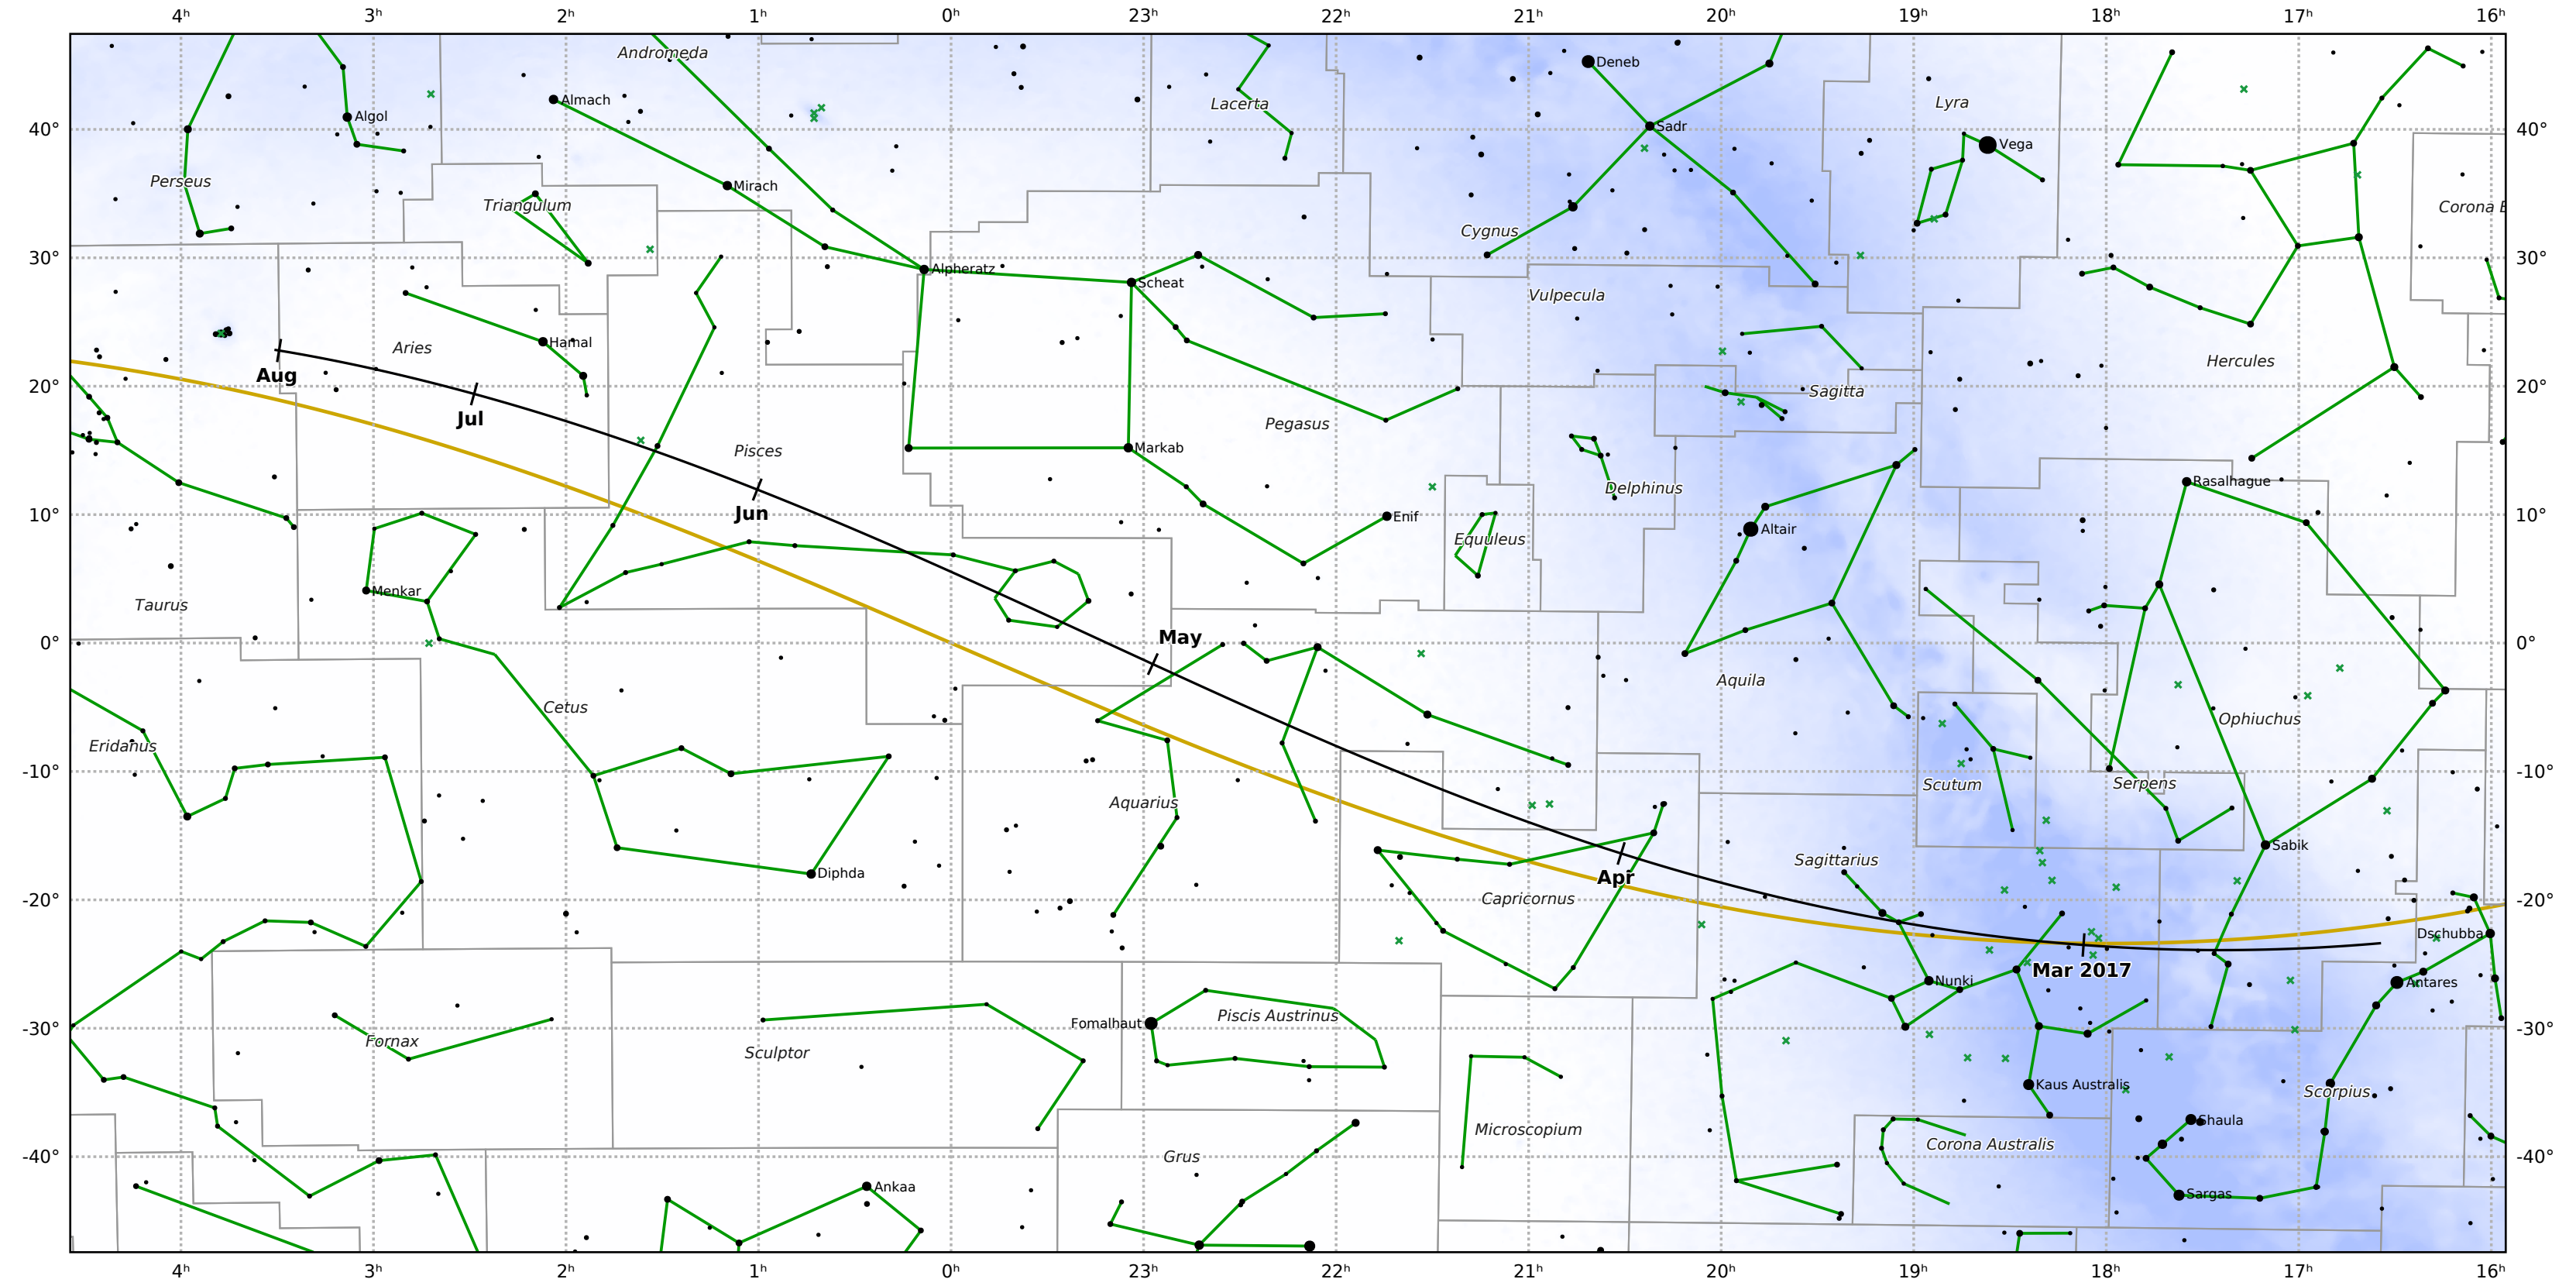

The path of C/2015 ER61 (PANSTARRS) starting on 3 Feb 2017

© Dominic Ford 2011-2019. Downloaded from <https://in-the-sky.org>

Magnitude scale: ● 5.0 ● 4.5 ● 4.0 ● 3.5 ● 3.0 ● 2.5 ● 2.0 ● 1.5 ● 1.0 ● 0.5

— Ecliptic Plane