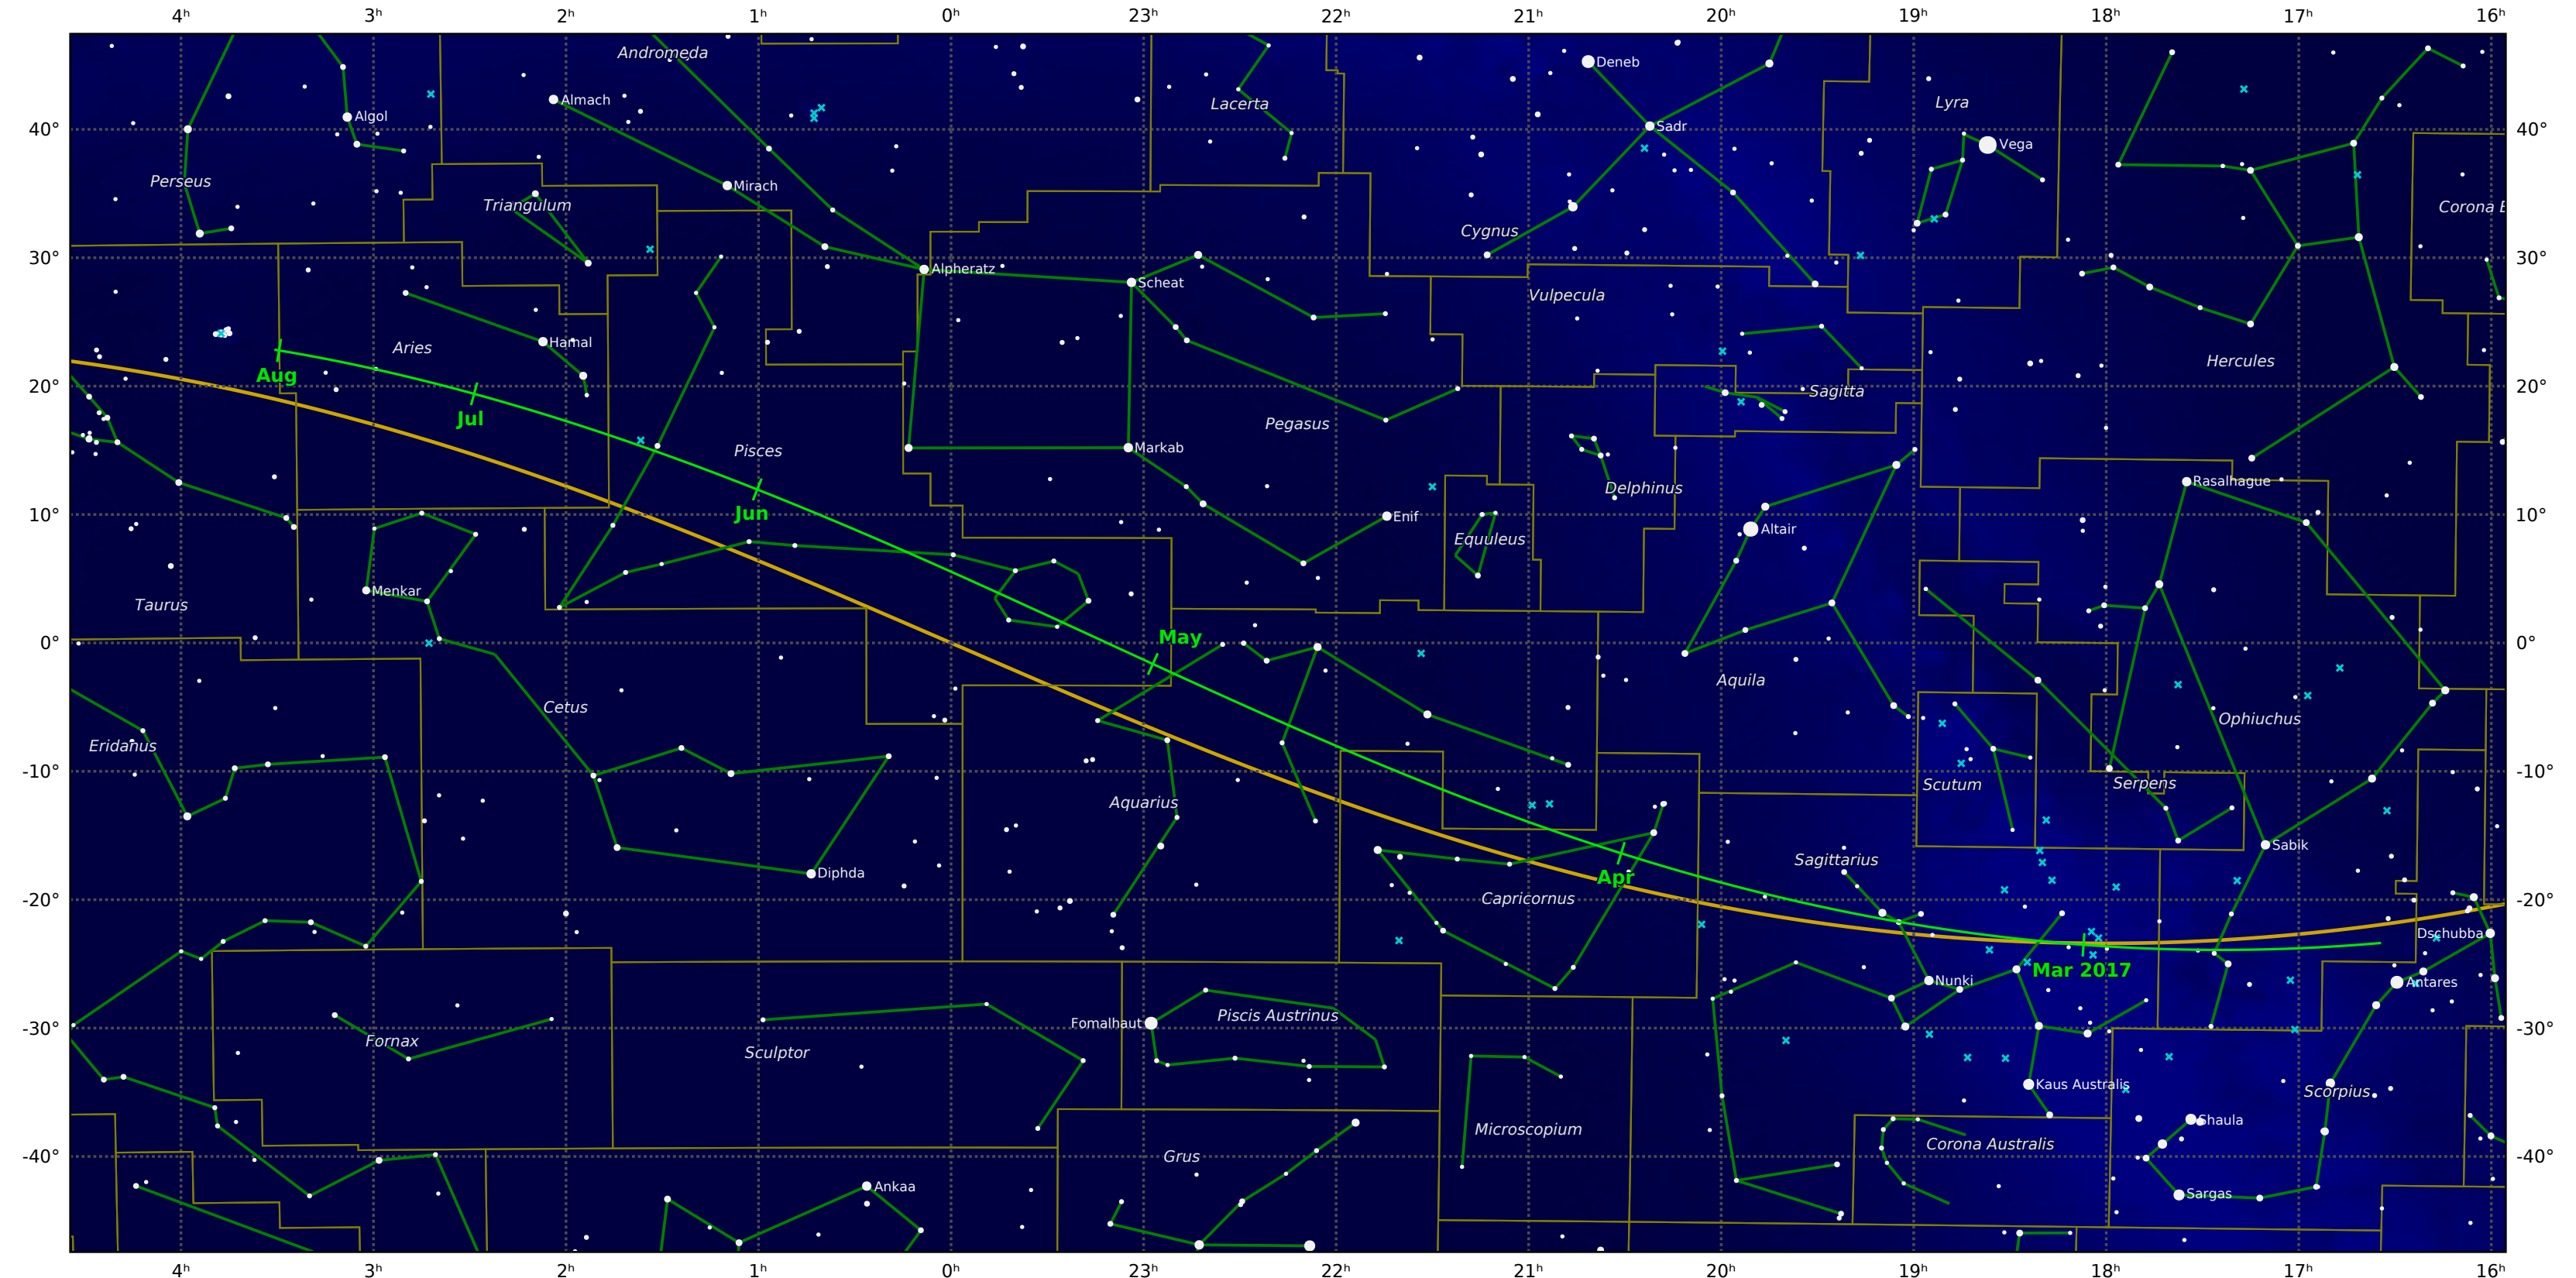

The path of C/2015 ER61 (PANSTARRS) starting on 3 Feb 2017

© Dominic Ford 2011-2019. Downloaded from <https://in-the-sky.org>

Magnitude scale: • 5.0 • 4.5 • 4.0 • 3.5 • 3.0 • 2.5 • 2.0 • 1.5 • 1.0 • 0.5

— Ecliptic Plane