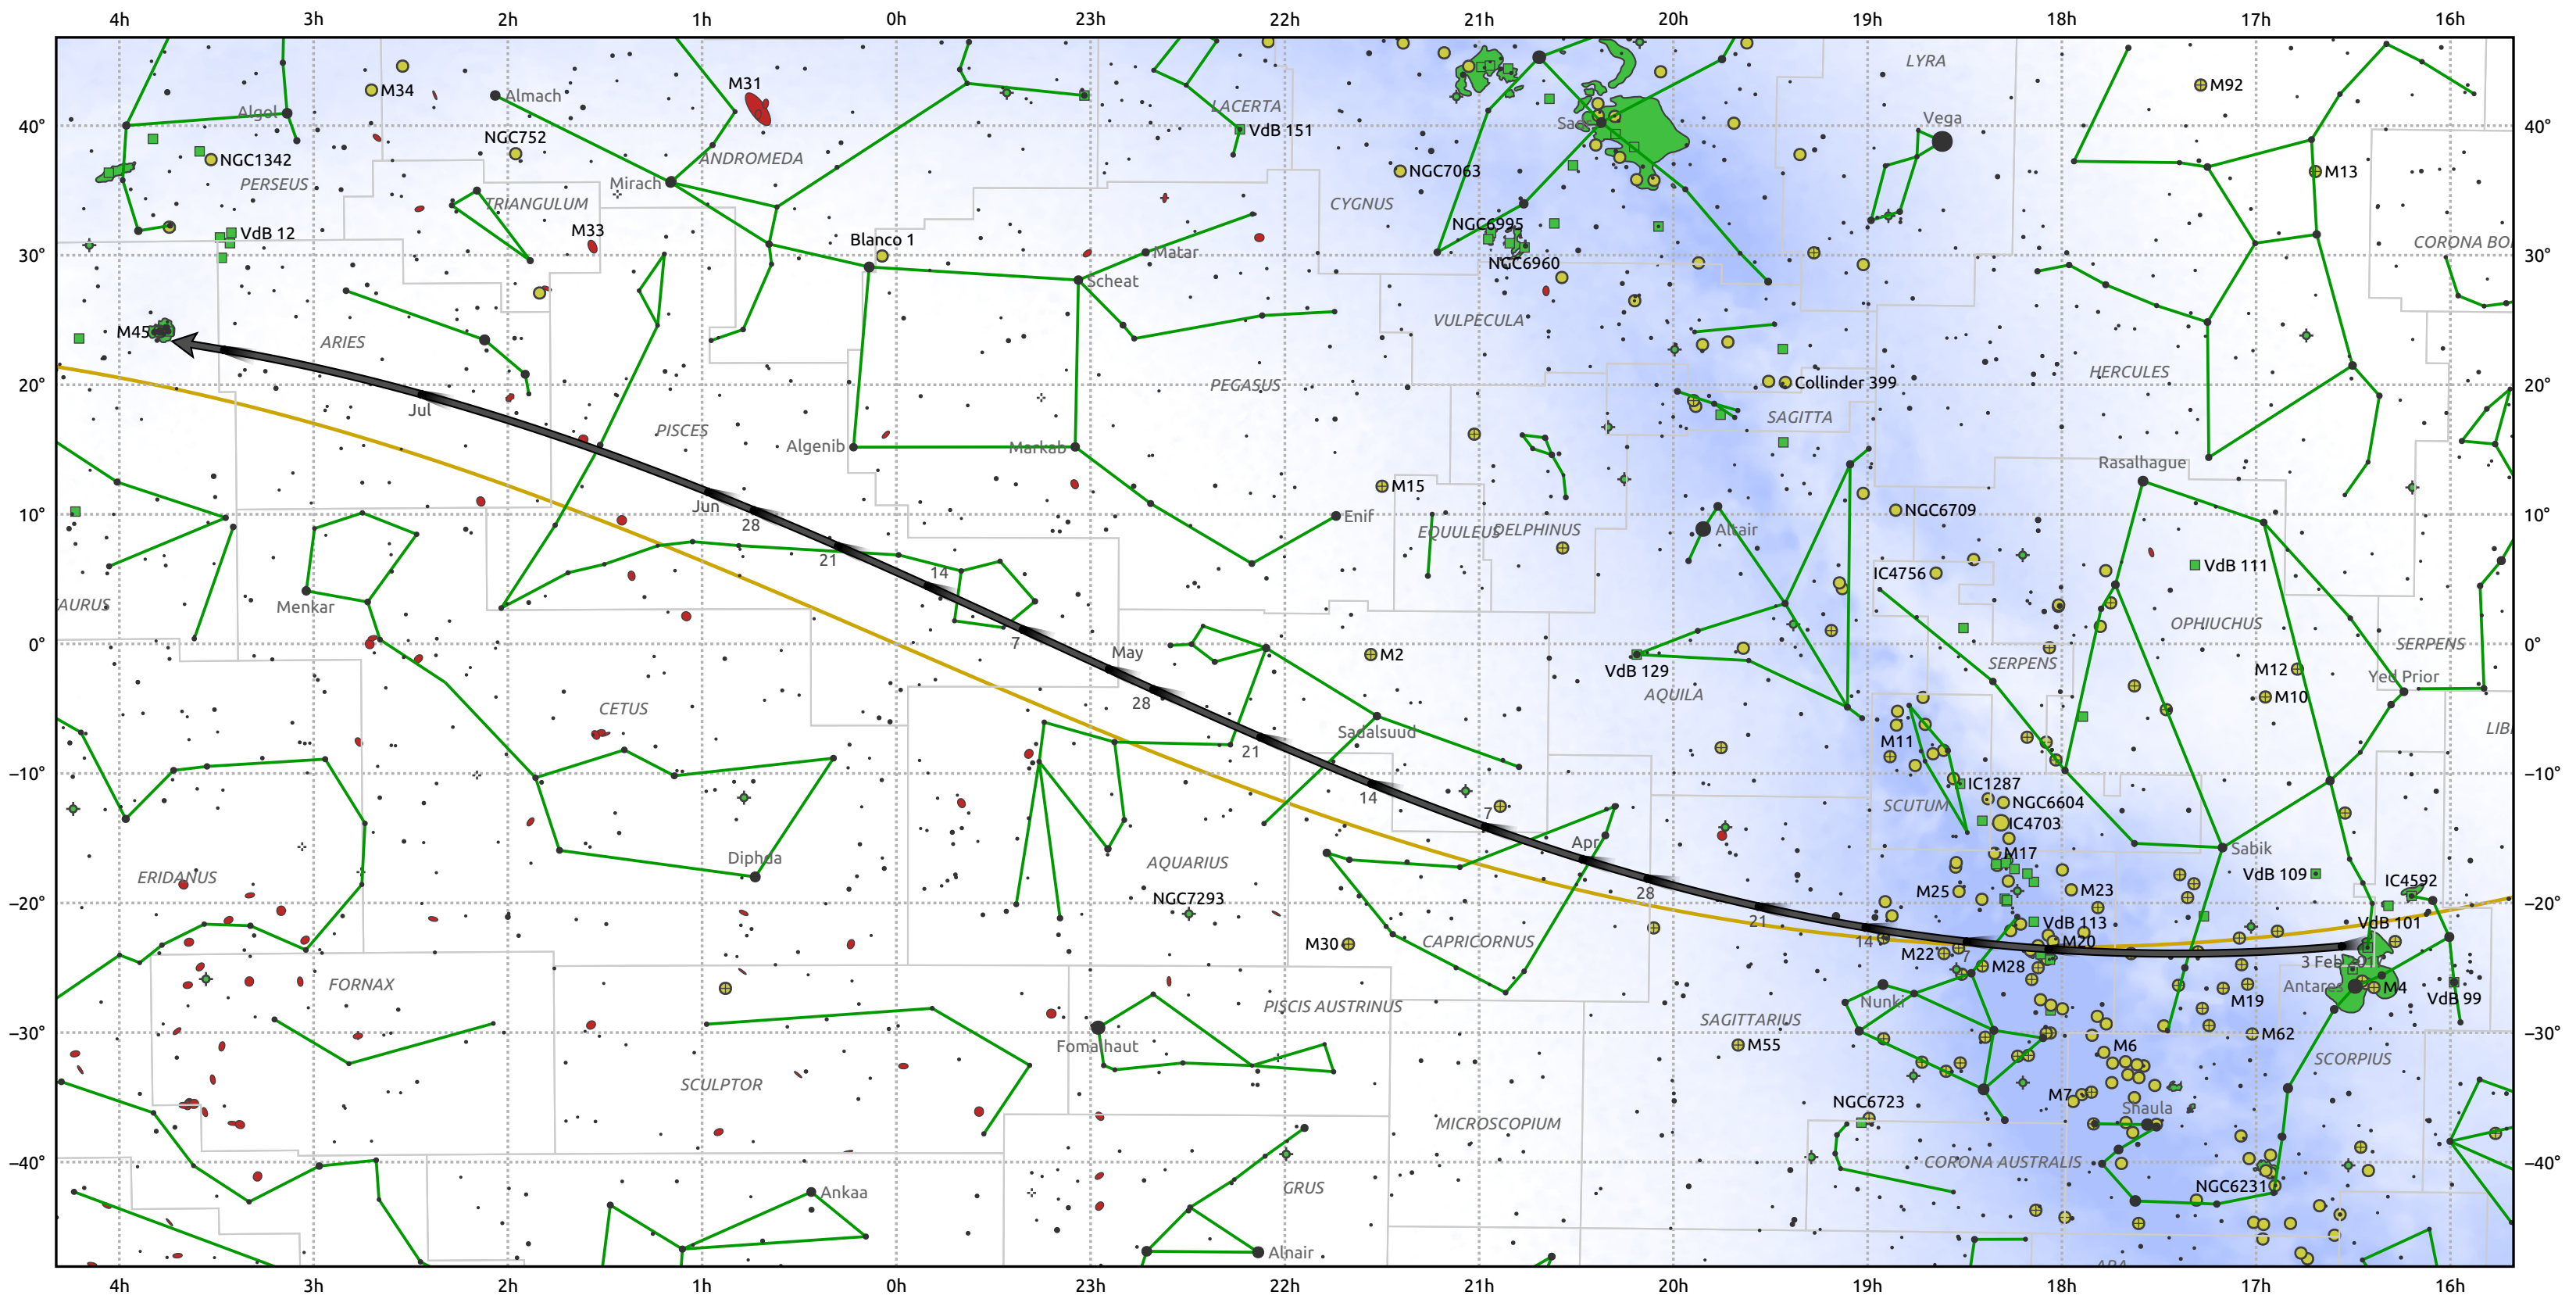

# The path of C/2015 ER61 (PANSTARRS) starting on 3 Feb 2017

© Dominic Ford 2011–2025. Date markers placed at midnight UTC. Downloaded from <https://in-the-sky.org>

Date	Mag
2017 Feb 23	10.6
2017 Mar 1	10.3
2017 Mar 14	9.6
2017 Apr 4	8.5
2017 May 1	7.8
2017 Jun 30	9.5
2017 Jul 1	9.6
2017 Jul 25	10.5