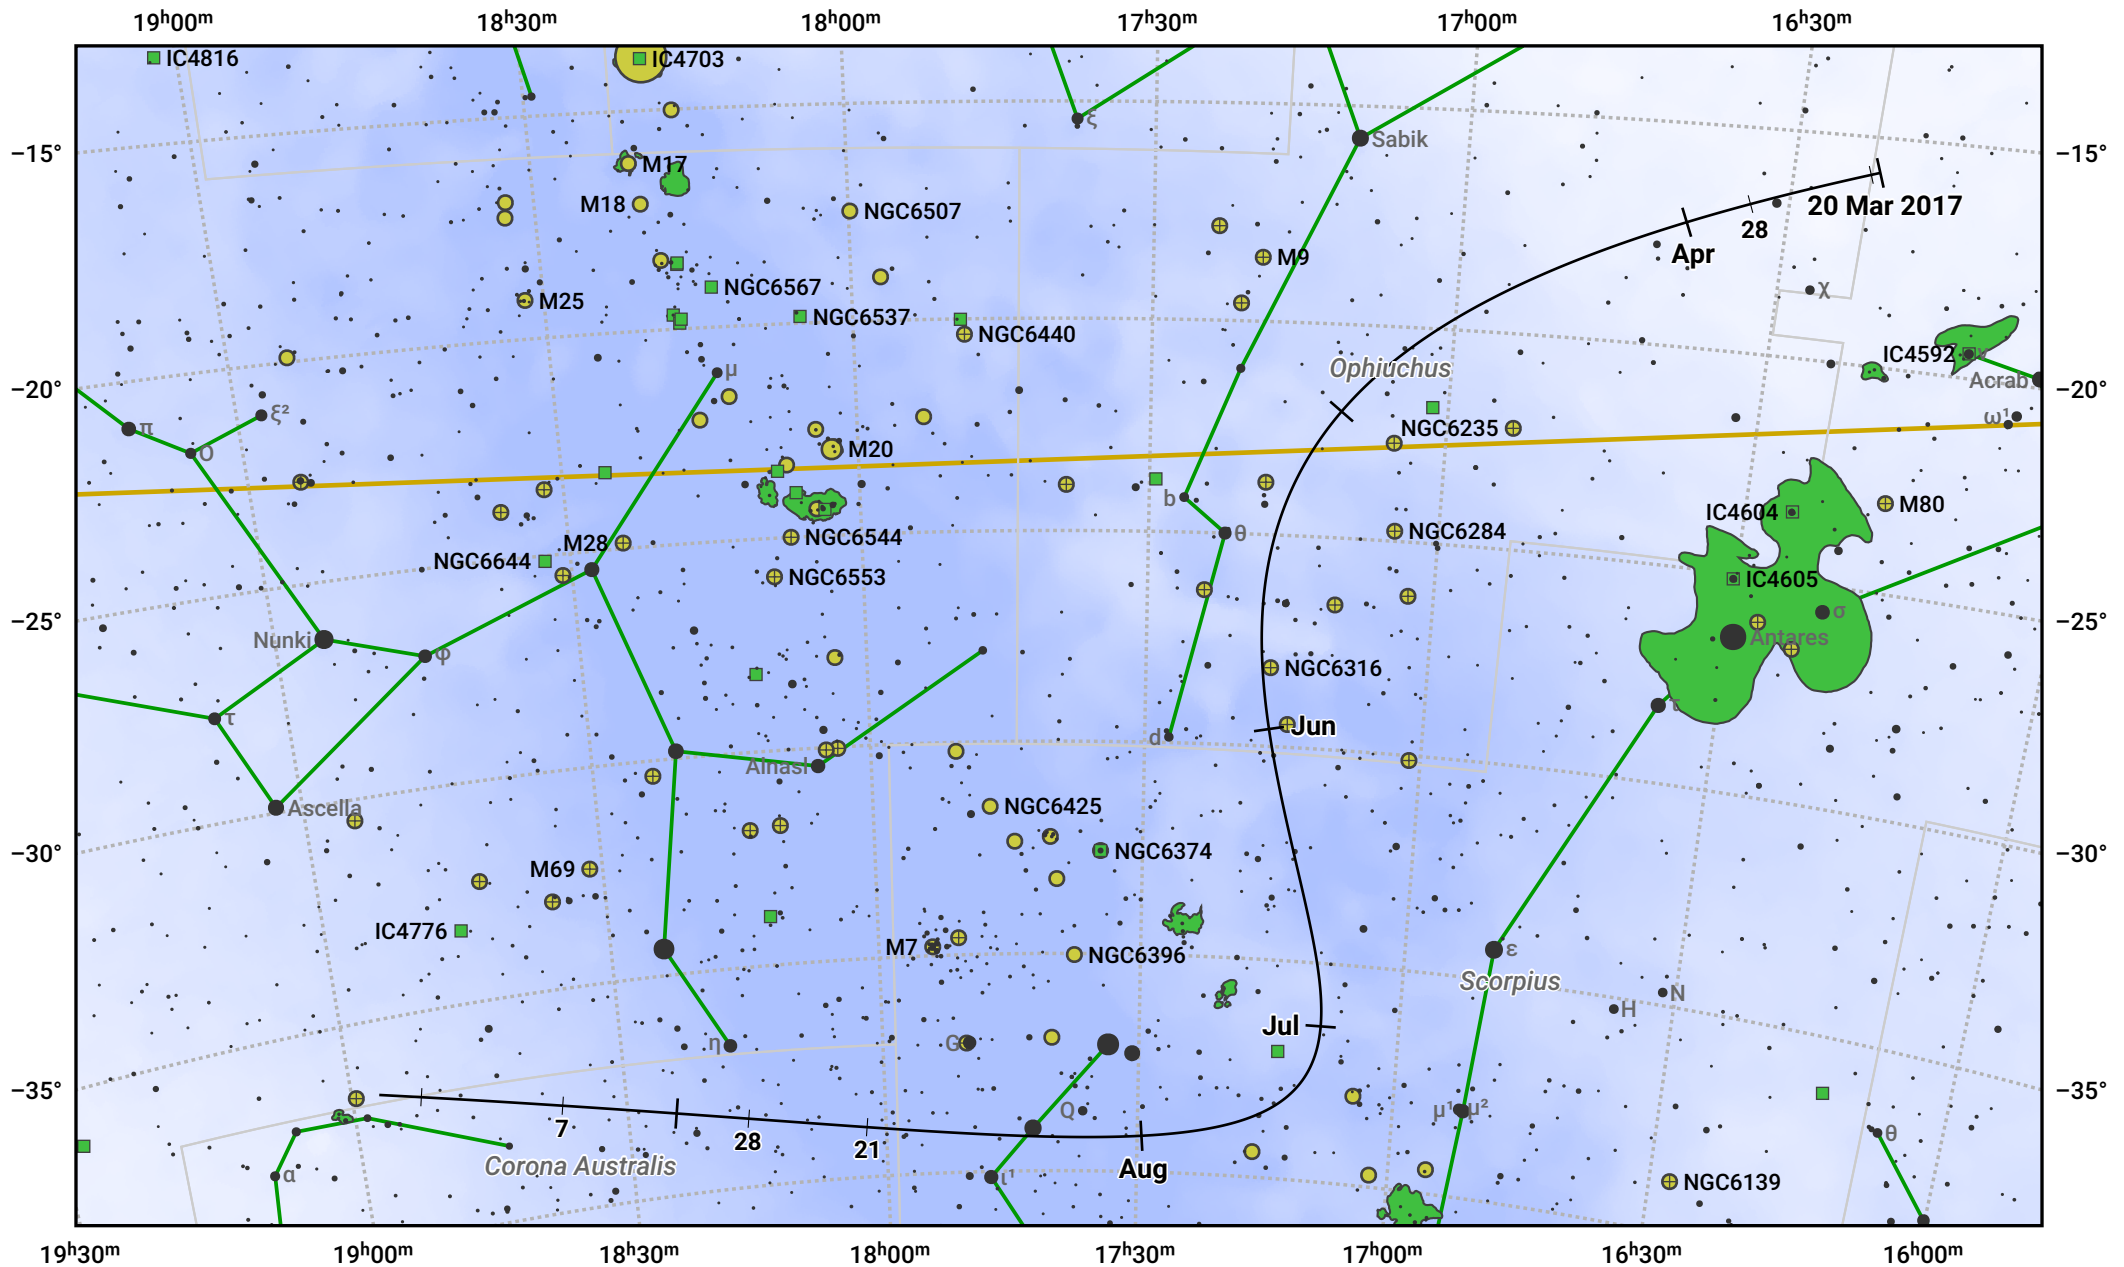

The path of 71P/Clark starting on 20 Mar 2017

© Dominic Ford 2011–2024. Date markers placed at midnight UTC. Downloaded from <https://in-the-sky.org>

Magnitude scale: 8.0 7.0 6.0 5.0 4.0 3.0 2.0 1.0

— Ecliptic Plane

Galaxy Bright nebula Open cluster Globular cluster

Date	Mag
2017 Apr 7	11.0
2017 Apr 26	9.9
2017 May 1	9.7
2017 May 19	8.9
2017 Jul 1	8.4
2017 Aug 17	9.9
2017 Sep 1	10.7
2017 Sep 6	11.0