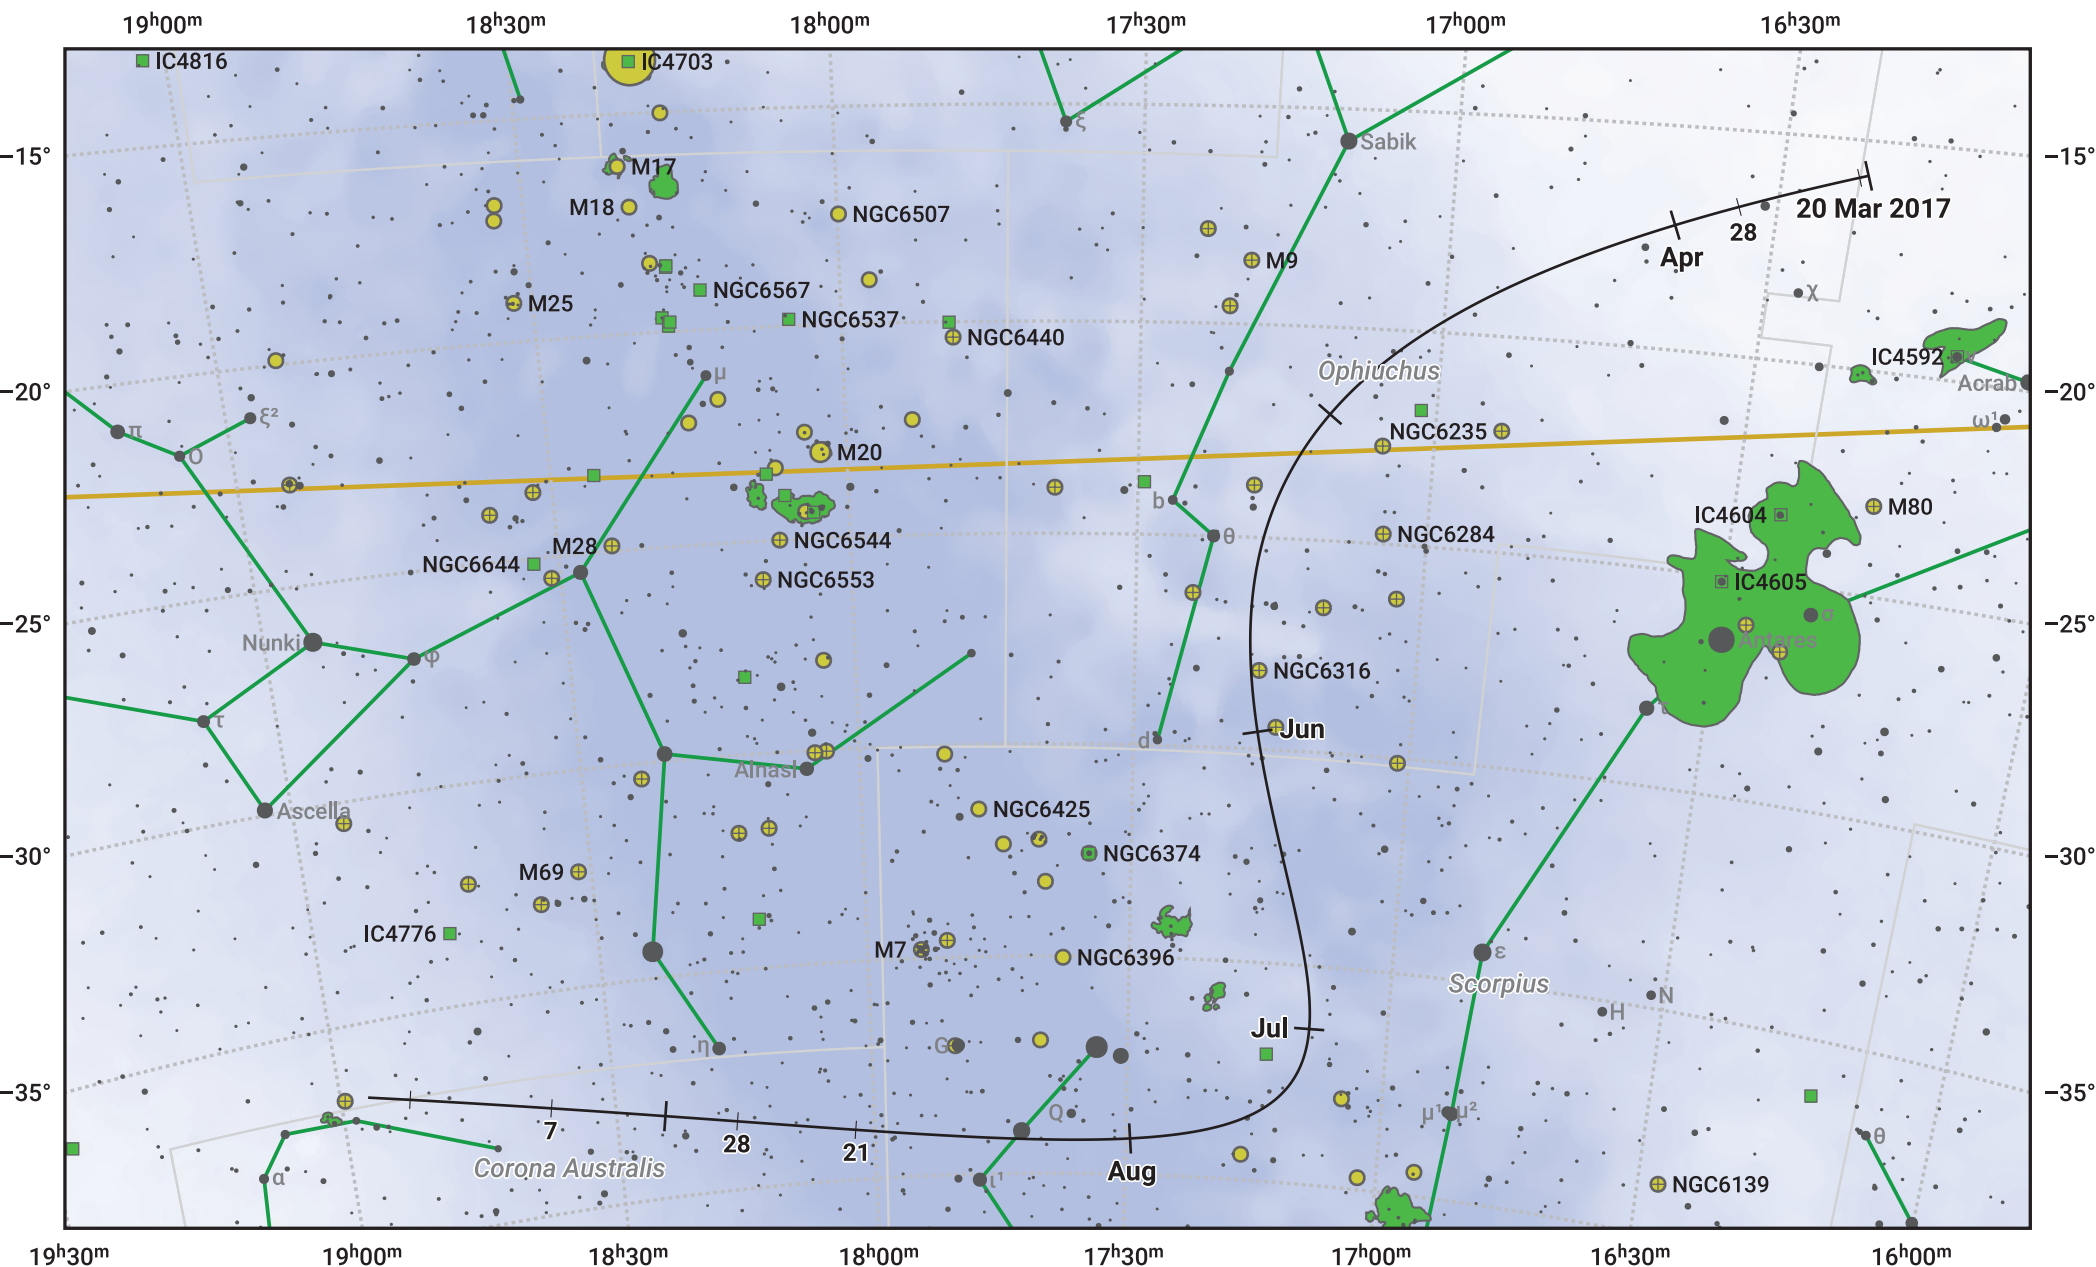

The path of 71P/Clark starting on 20 Mar 2017

© Dominic Ford 2011–2024. Date markers placed at midnight UTC. Downloaded from <https://in-the-sky.org>

Magnitude scale: · 8.0 · 7.0 · 6.0 · 5.0 · 4.0 · 3.0 · 2.0 ● 1.0

— Ecliptic Plane

- Galaxy
- Bright nebula
- Open cluster
- Globular cluster

| Date | Mag |
|-------------|------|
| 2017 Apr 7 | 11.0 |
| 2017 Apr 26 | 9.9 |
| 2017 May 1 | 9.7 |
| 2017 May 19 | 8.9 |
| 2017 Jul 1 | 8.4 |
| 2017 Aug 17 | 9.9 |
| 2017 Sep 1 | 10.7 |
| 2017 Sep 6 | 11.0 |