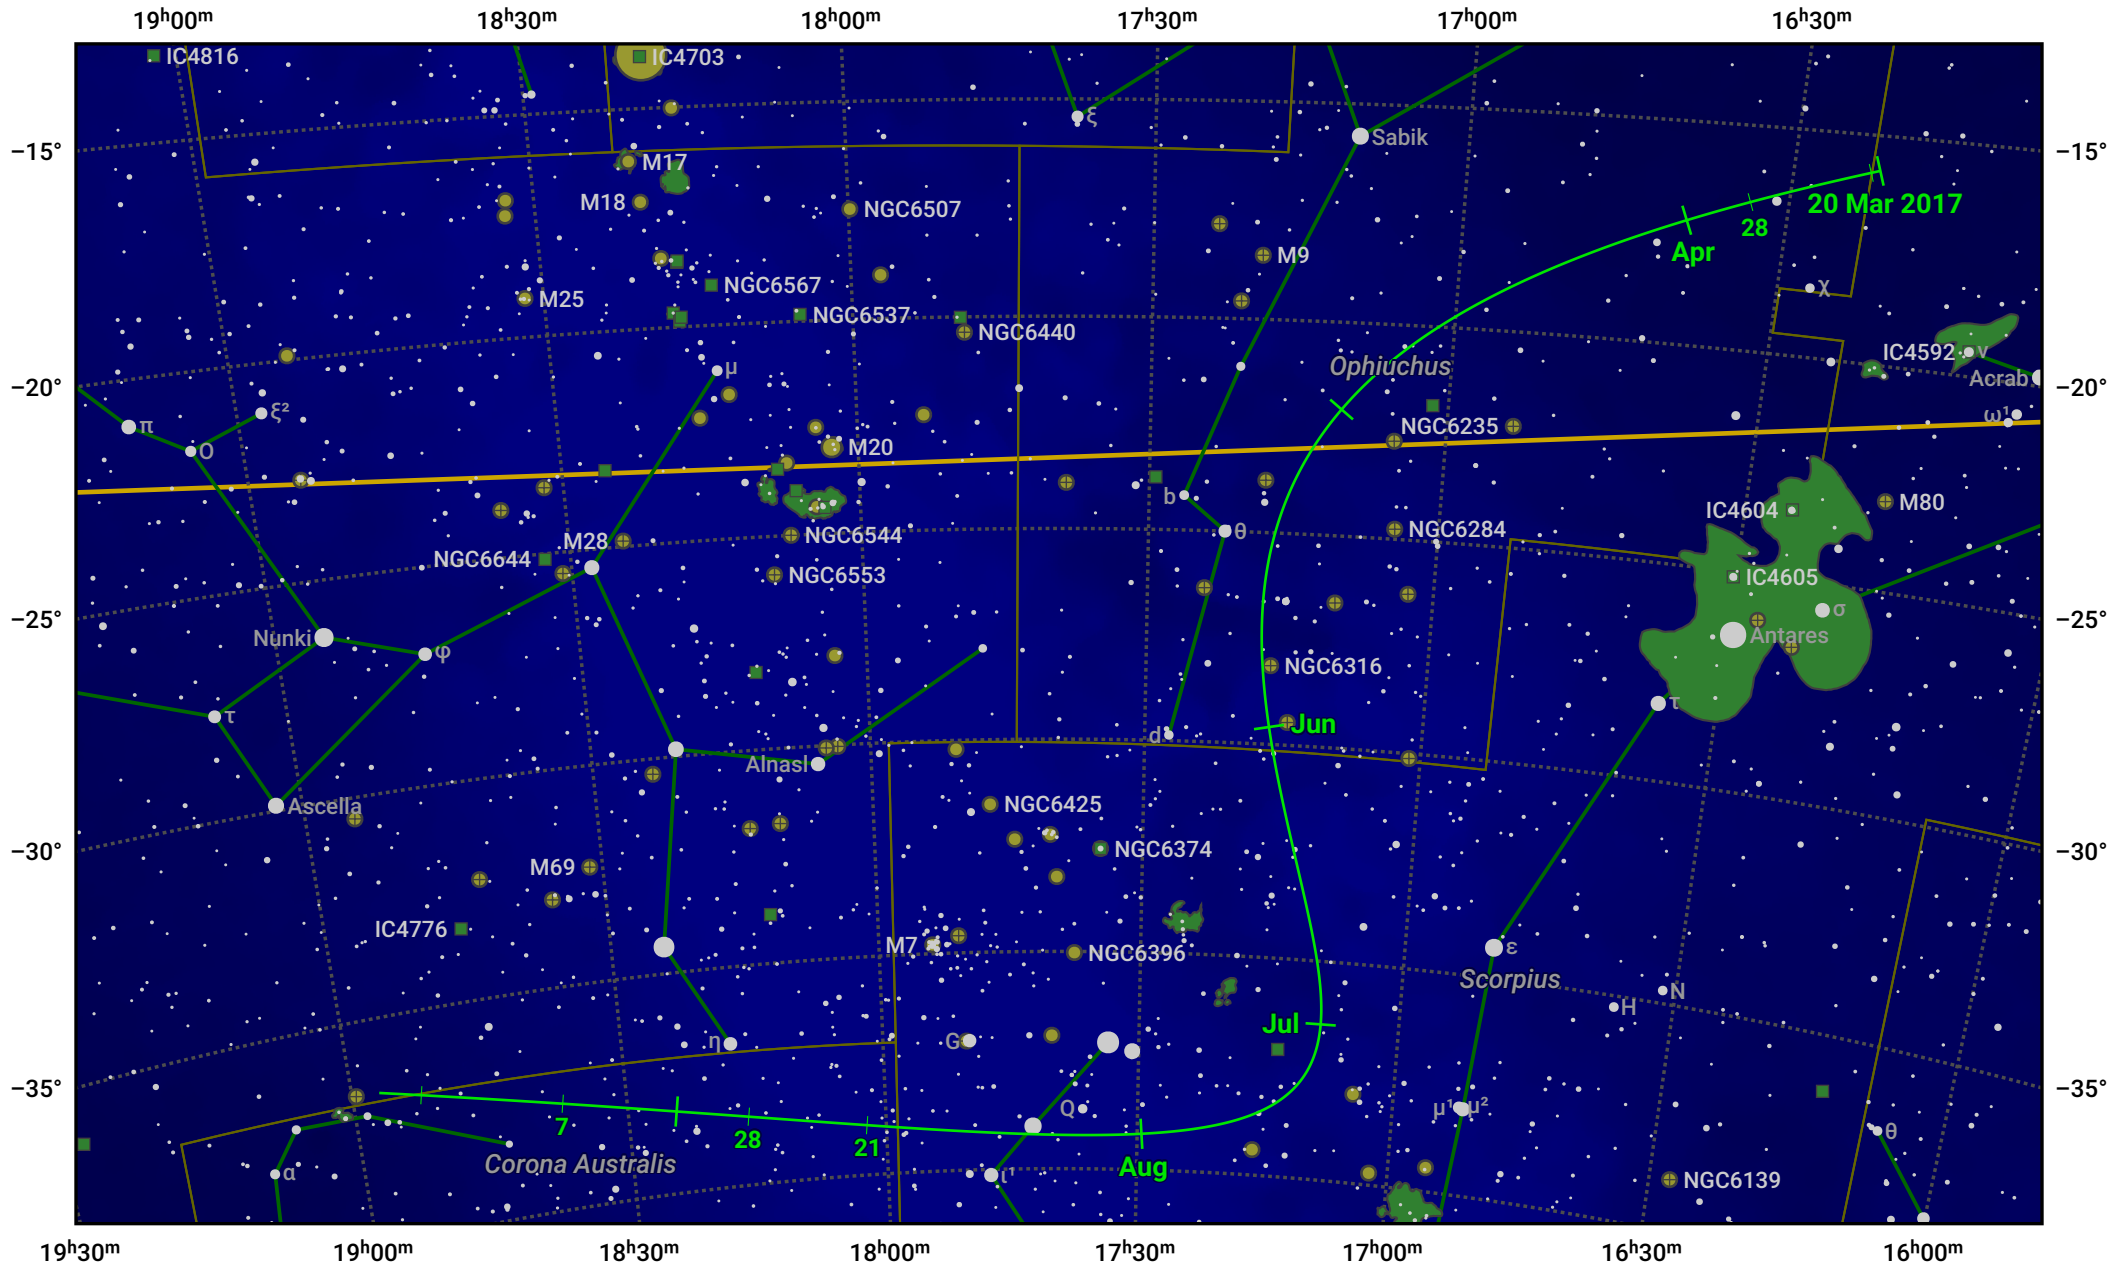

The path of 71P/Clark starting on 20 Mar 2017

© Dominic Ford 2011–2024. Date markers placed at midnight UTC. Downloaded from <https://in-the-sky.org>

Magnitude scale: 8.0 7.0 6.0 5.0 4.0 3.0 2.0 1.0

— Ecliptic Plane

Galaxy Bright nebula Open cluster Globular cluster

| Date | Mag |
|-------------|------|
| 2017 Apr 7 | 11.0 |
| 2017 Apr 26 | 9.9 |
| 2017 May 1 | 9.7 |
| 2017 May 19 | 8.9 |
| 2017 Jul 1 | 8.4 |
| 2017 Aug 17 | 9.9 |
| 2017 Sep 1 | 10.7 |
| 2017 Sep 6 | 11.0 |