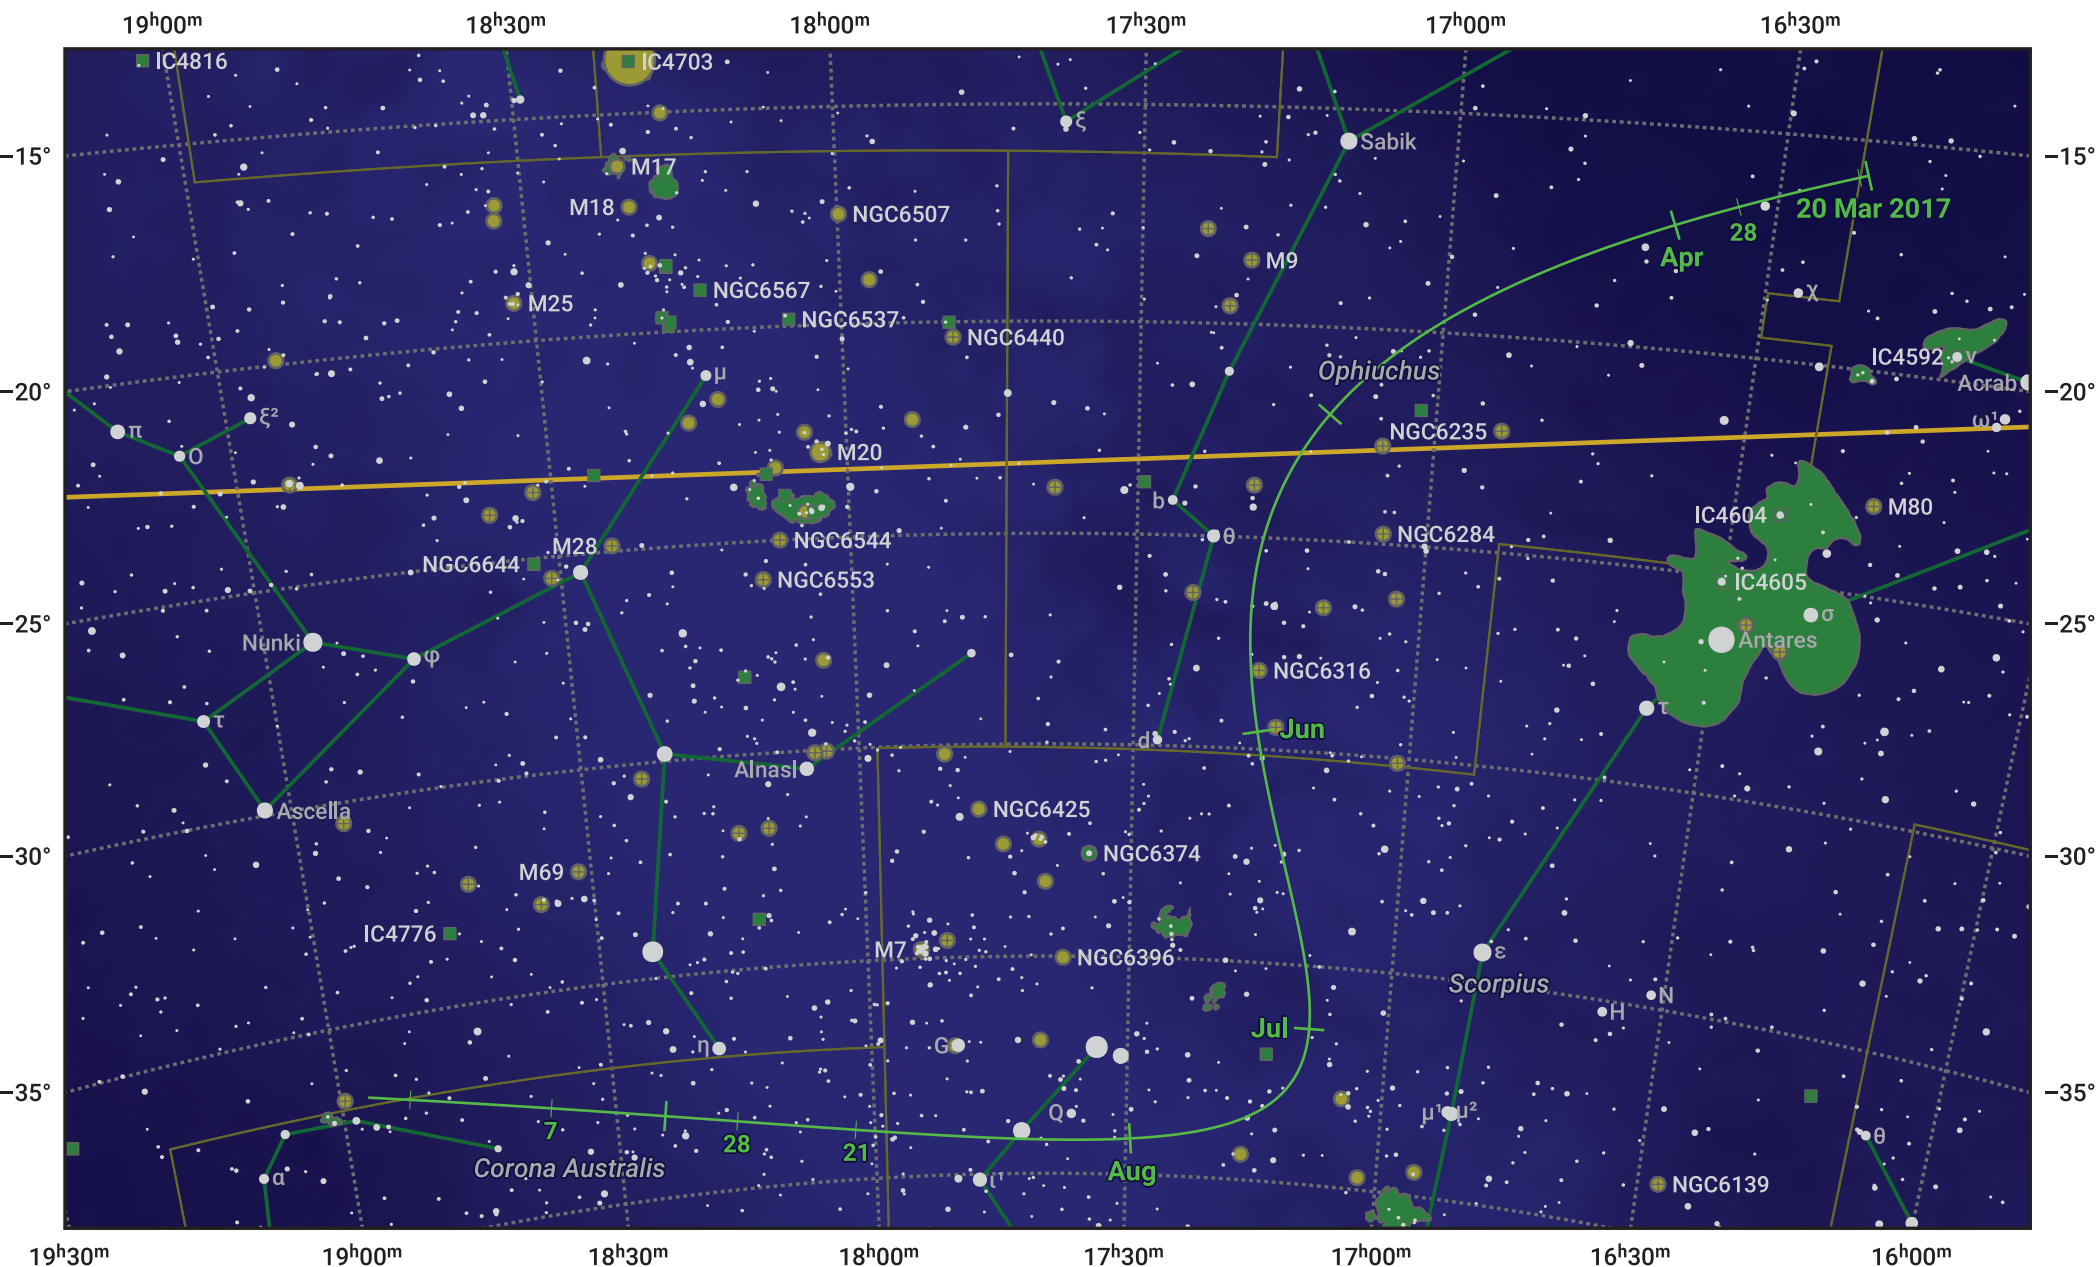

The path of 71P/Clark starting on 20 Mar 2017

© Dominic Ford 2011–2024. Date markers placed at midnight UTC. Downloaded from <https://in-the-sky.org>

Magnitude scale: 8.0 7.0 6.0 5.0 4.0 3.0 2.0 1.0

- Galaxy
- Bright nebula
- Open cluster
- Globular cluster

Date	Mag
2017 Apr 7	11.0
2017 Apr 26	9.9
2017 May 1	9.7
2017 May 19	8.9
2017 Jul 1	8.4
2017 Aug 17	9.9
2017 Sep 1	10.7
2017 Sep 6	11.0