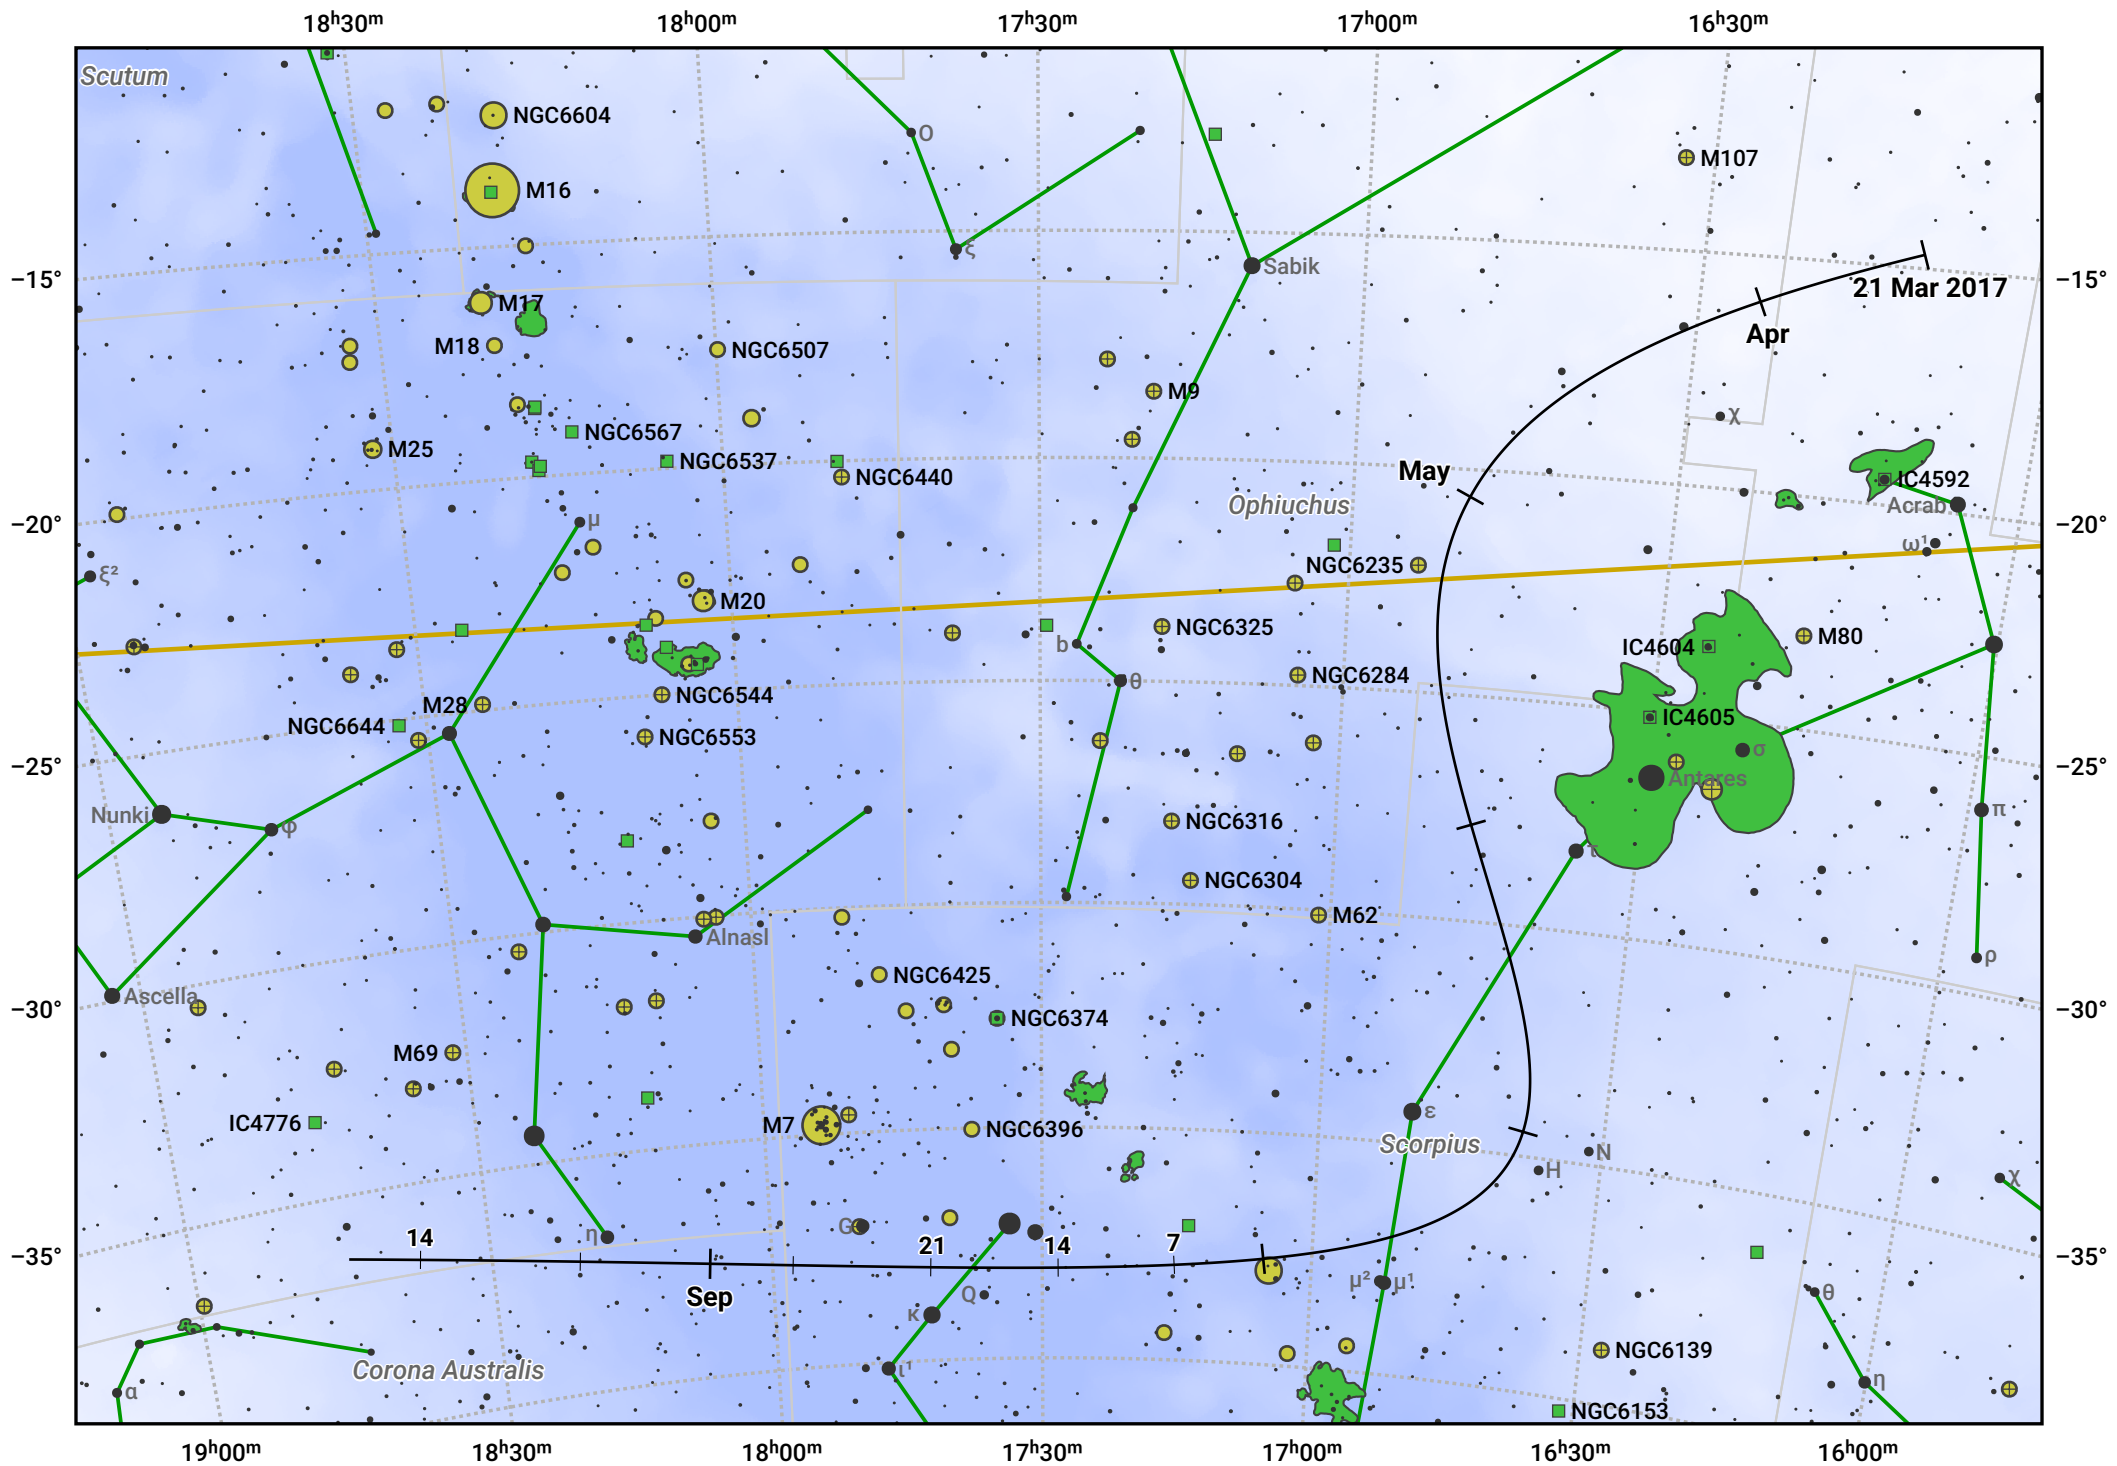

The path of 71P/Clark starting on 21 Mar 2017

© Dominic Ford 2011–2024. Date markers placed at midnight UTC. Downloaded from <https://in-the-sky.org>

Magnitude scale: 8.0 7.0 6.0 5.0 4.0 3.0 2.0 1.0

— Ecliptic Plane

Galaxy Bright nebula Open cluster Globular cluster

Date	Mag
2017 Apr 8	11.0
2017 Apr 26	10.0
2017 May 1	9.7
2017 May 18	9.0
2017 Jul 1	8.4
2017 Aug 20	10.0
2017 Sep 1	10.6
2017 Sep 9	11.0