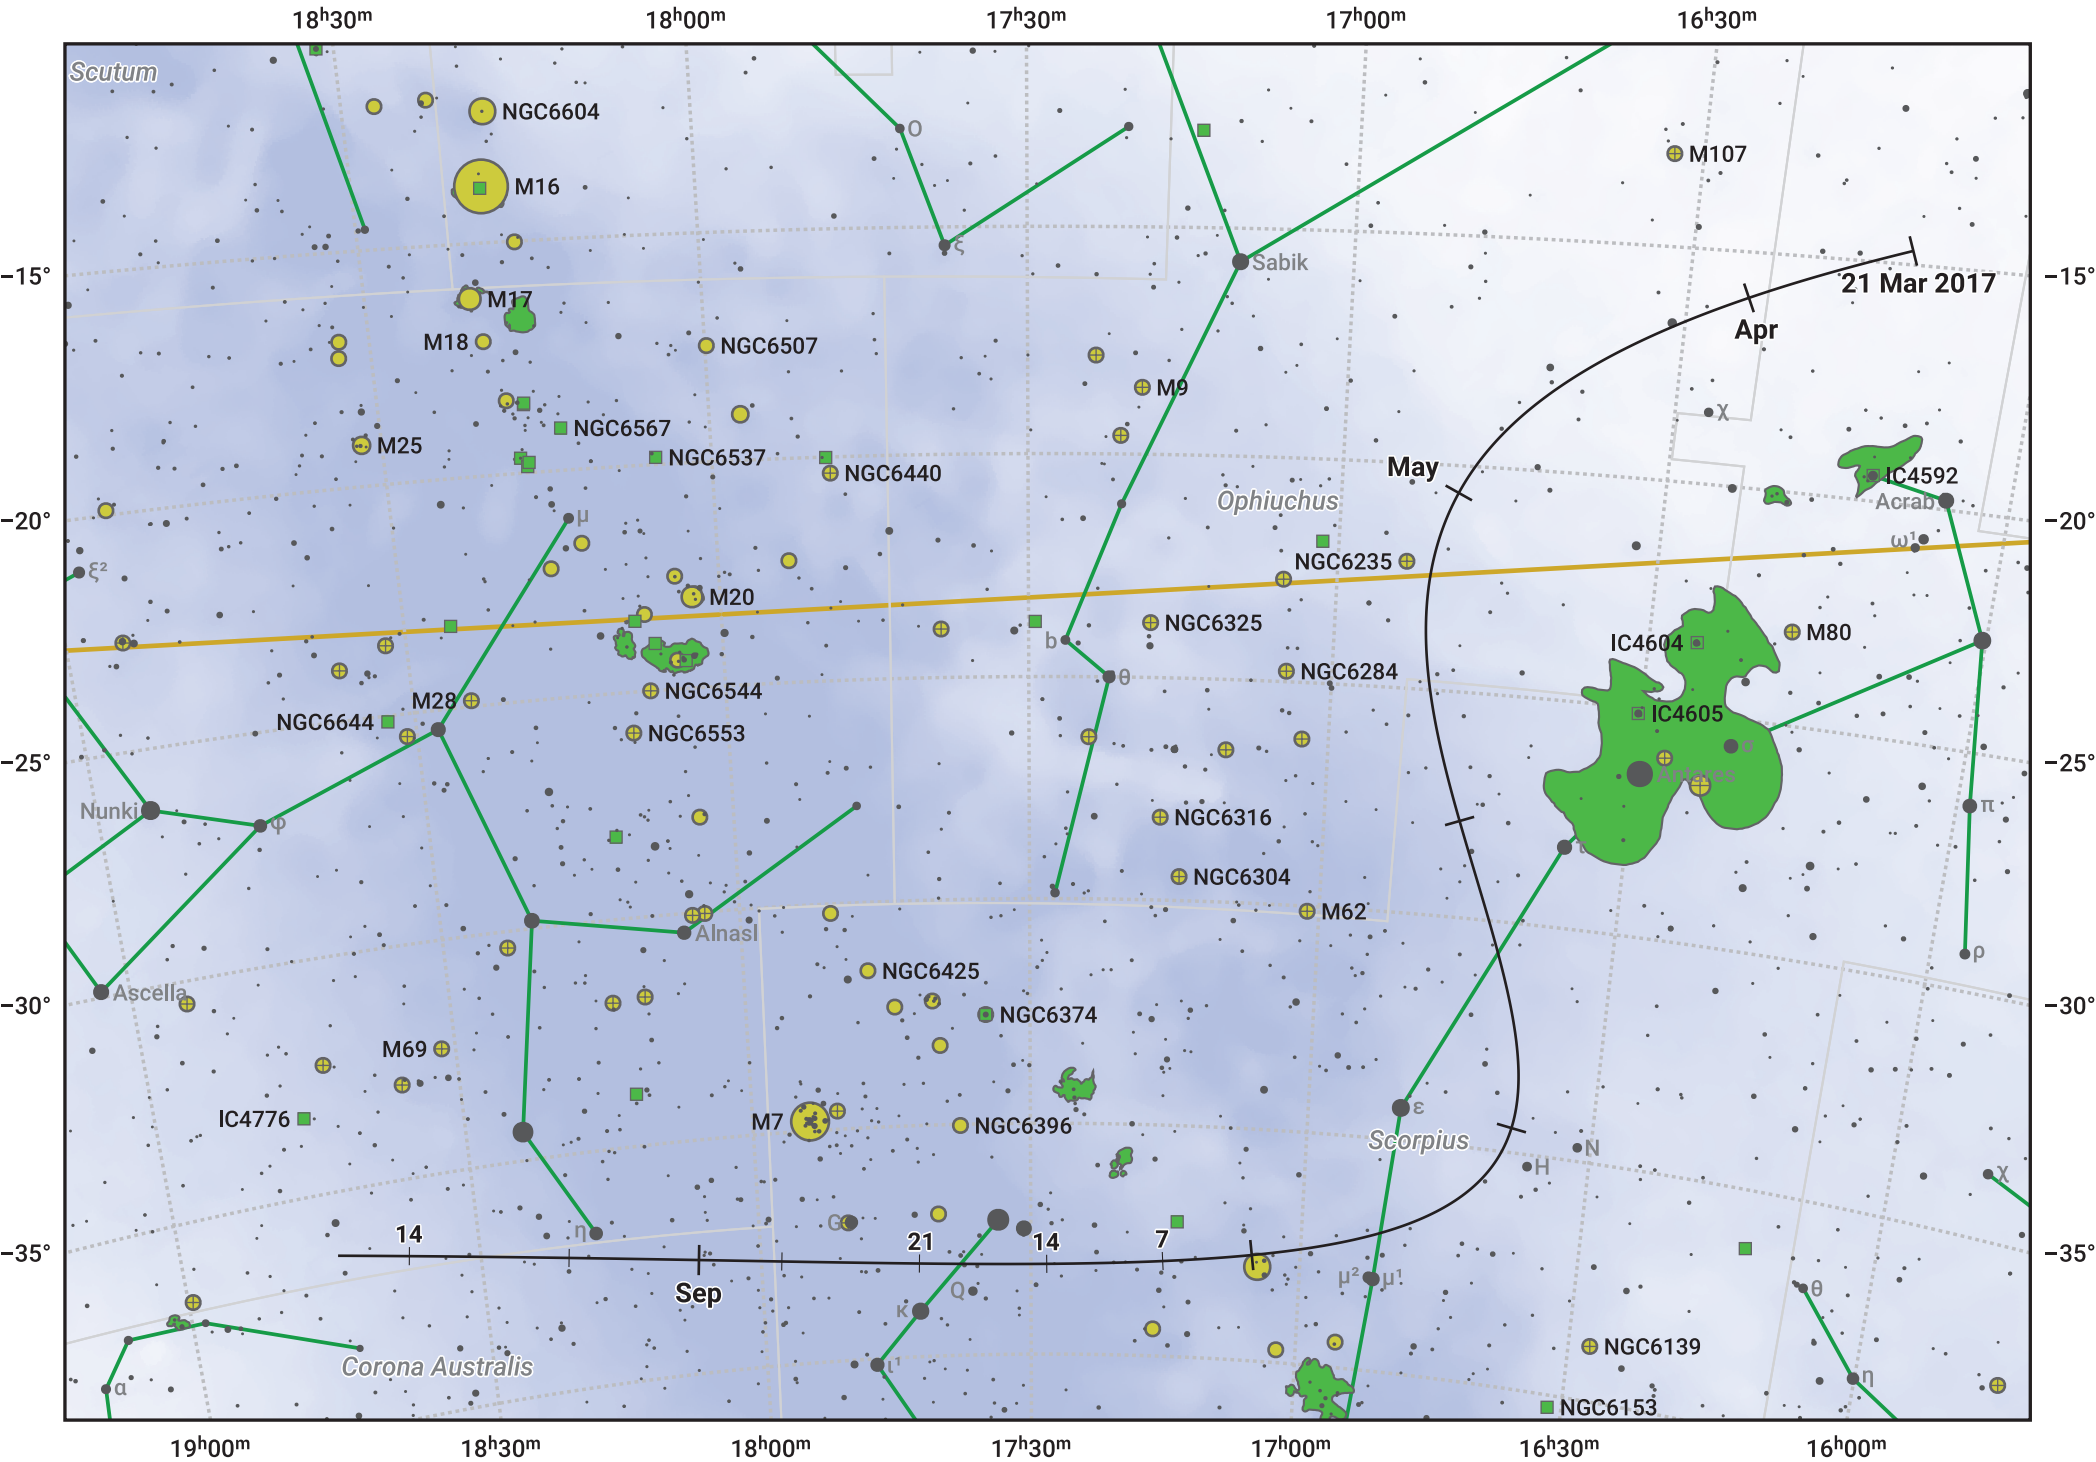

The path of 71P/Clark starting on 21 Mar 2017

© Dominic Ford 2011–2024. Date markers placed at midnight UTC. Downloaded from <https://in-the-sky.org>

Magnitude scale: • 8.0 • 7.0 • 6.0 • 5.0 • 4.0 • 3.0 • 2.0 • 1.0

— Ecliptic Plane

- Galaxy
- Bright nebula
- Open cluster
- Globular cluster

Date	Mag
2017 Apr 8	11.0
2017 Apr 26	10.0
2017 May 1	9.7
2017 May 18	9.0
2017 Jul 1	8.4
2017 Aug 20	10.0
2017 Sep 1	10.6
2017 Sep 9	11.0