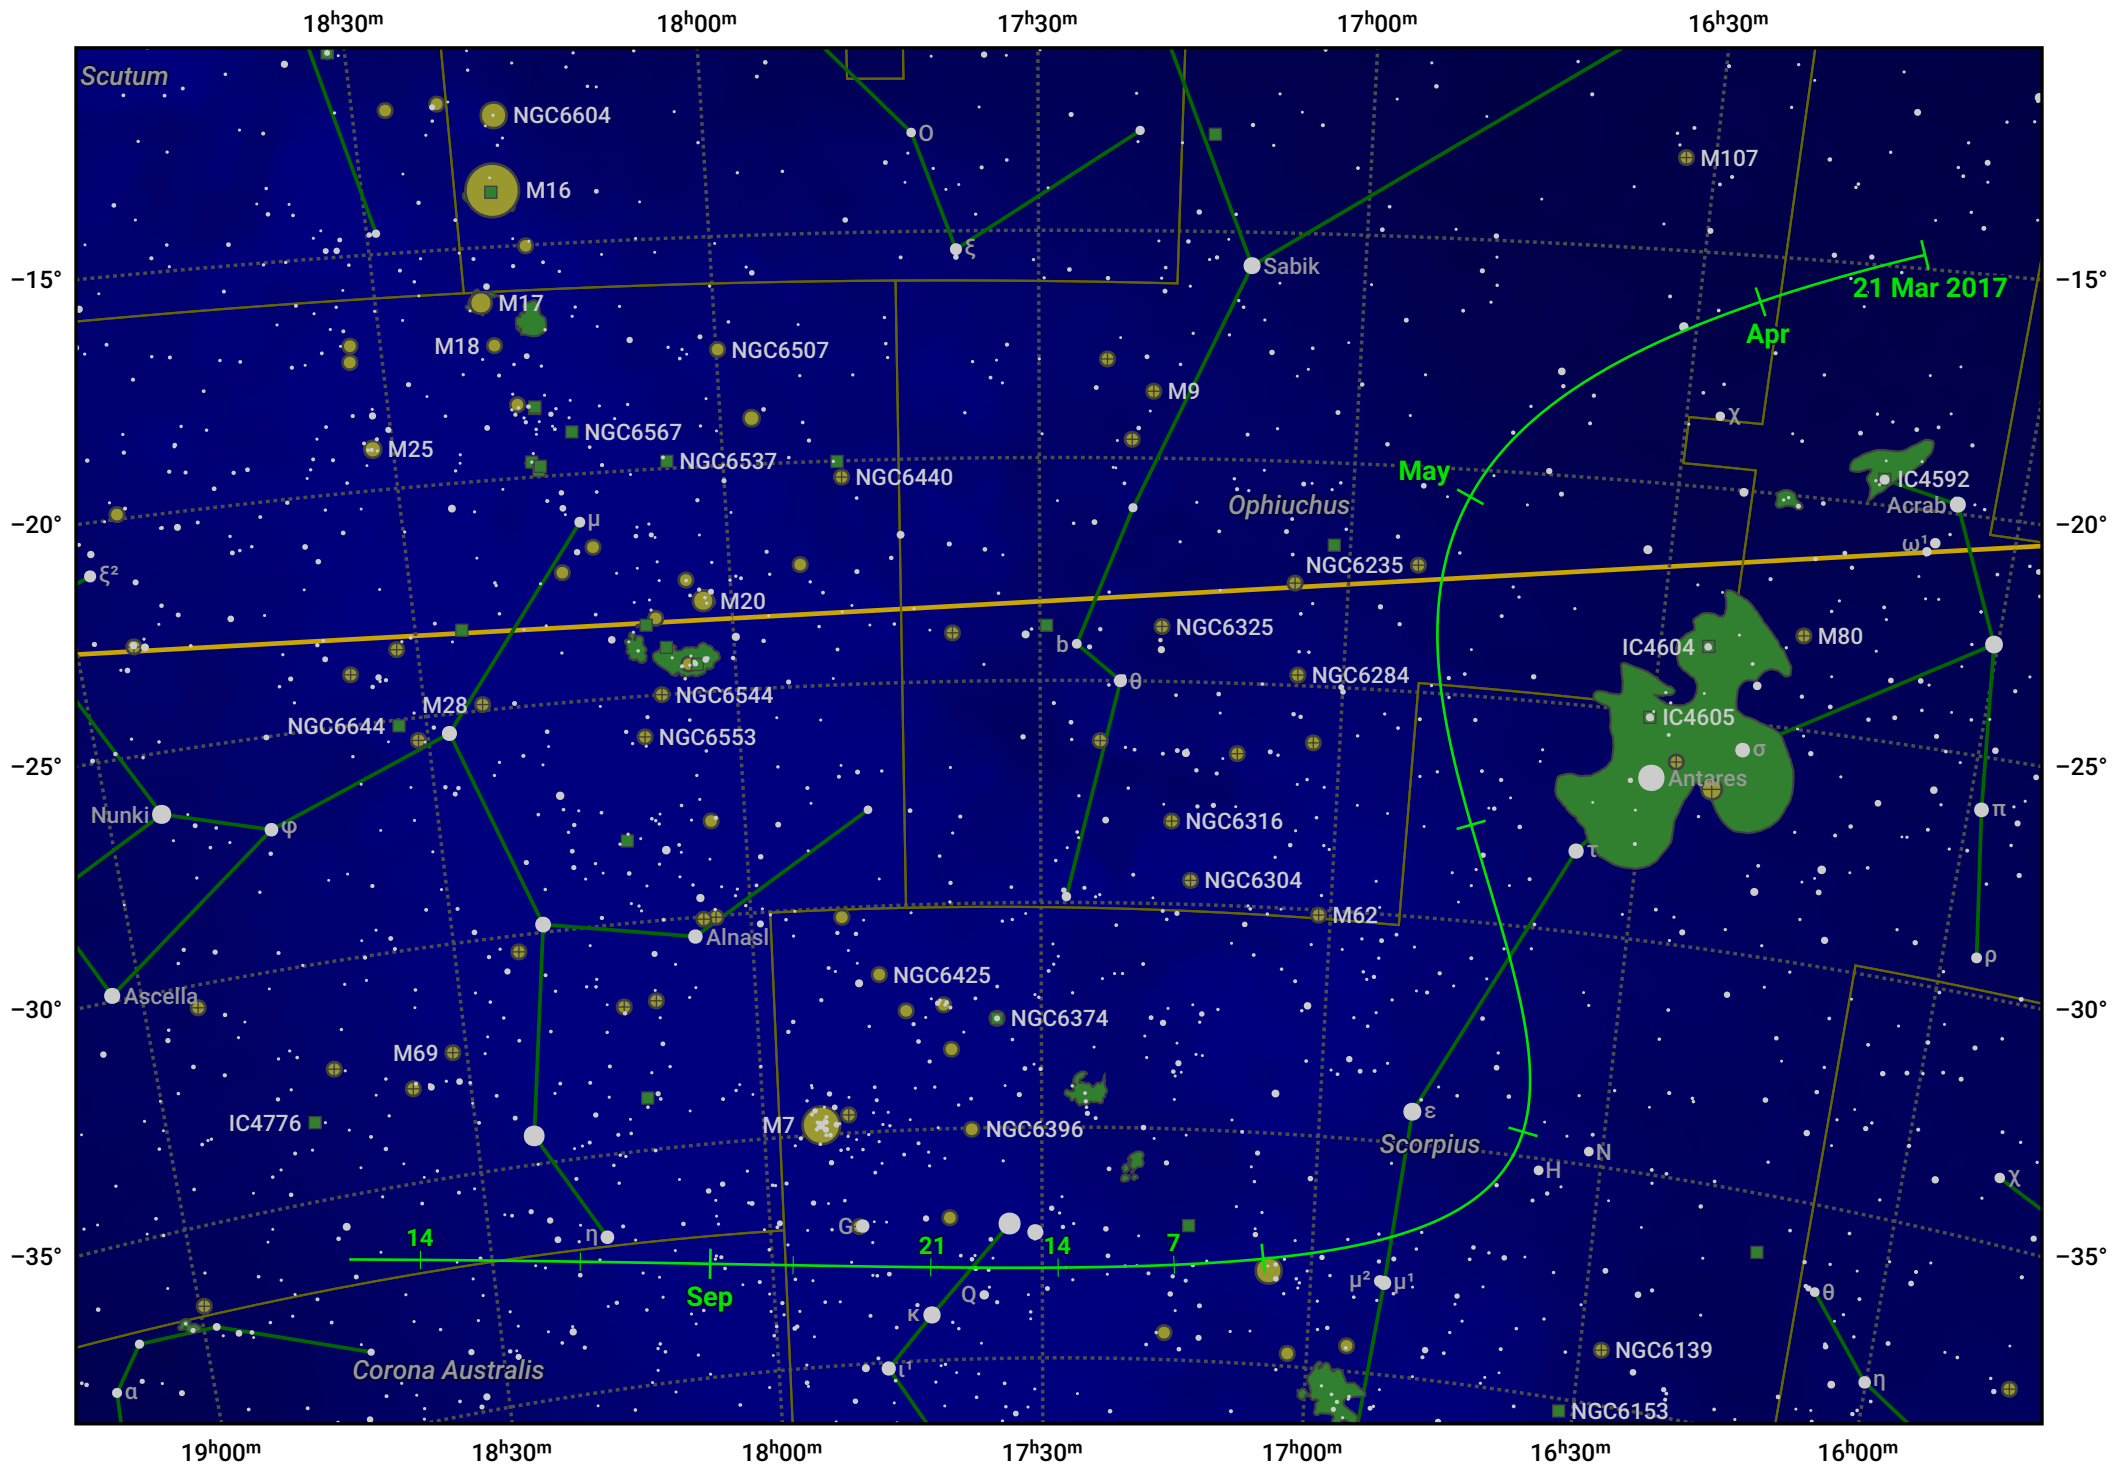

# The path of 71P/Clark starting on 21 Mar 2017

© Dominic Ford 2011–2024. Date markers placed at midnight UTC. Downloaded from <https://in-the-sky.org>

Magnitude scale: 8.0 7.0 6.0 5.0 4.0 3.0 2.0 1.0

— Ecliptic Plane

Galaxy    Bright nebula    Open cluster    Globular cluster

Date	Mag
2017 Apr 8	11.0
2017 Apr 26	10.0
2017 May 1	9.7
2017 May 18	9.0
2017 Jul 1	8.4
2017 Aug 20	10.0
2017 Sep 1	10.6
2017 Sep 9	11.0