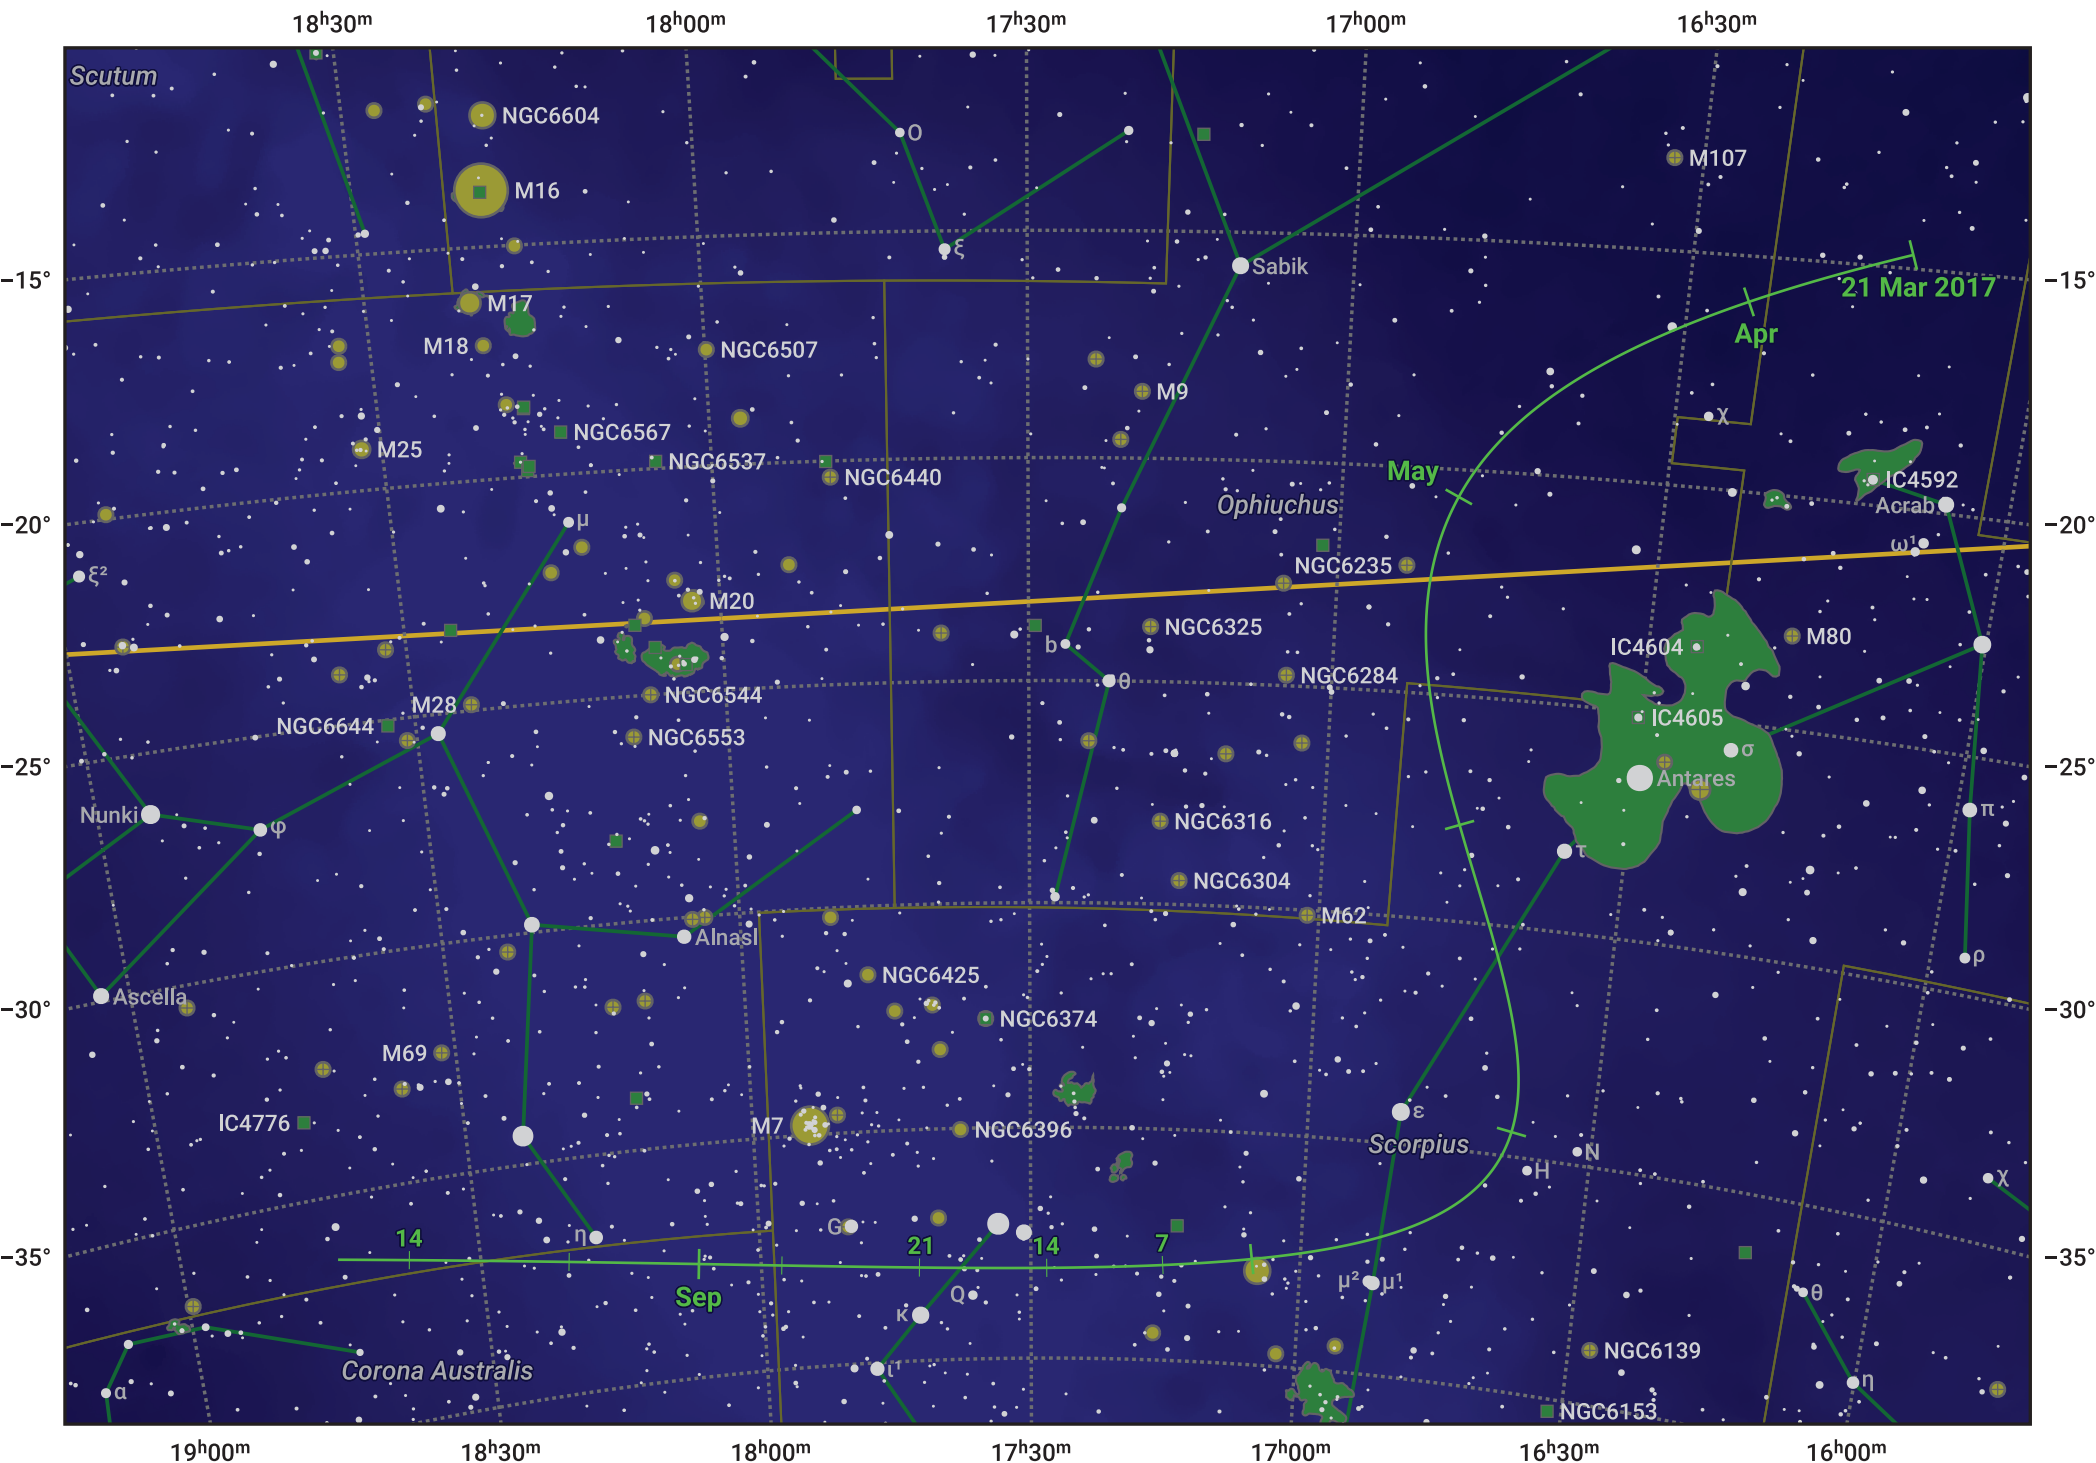

The path of 71P/Clark starting on 21 Mar 2017

© Dominic Ford 2011–2024. Date markers placed at midnight UTC. Downloaded from <https://in-the-sky.org>

Magnitude scale: · 8.0 · 7.0 · 6.0 · 5.0 · 4.0 · 3.0 · 2.0 · 1.0

— Ecliptic Plane

Galaxy Bright nebula Open cluster Globular cluster

Date	Mag
2017 Apr 8	11.0
2017 Apr 26	10.0
2017 May 1	9.7
2017 May 18	9.0
2017 Jul 1	8.4
2017 Aug 20	10.0
2017 Sep 1	10.6
2017 Sep 9	11.0