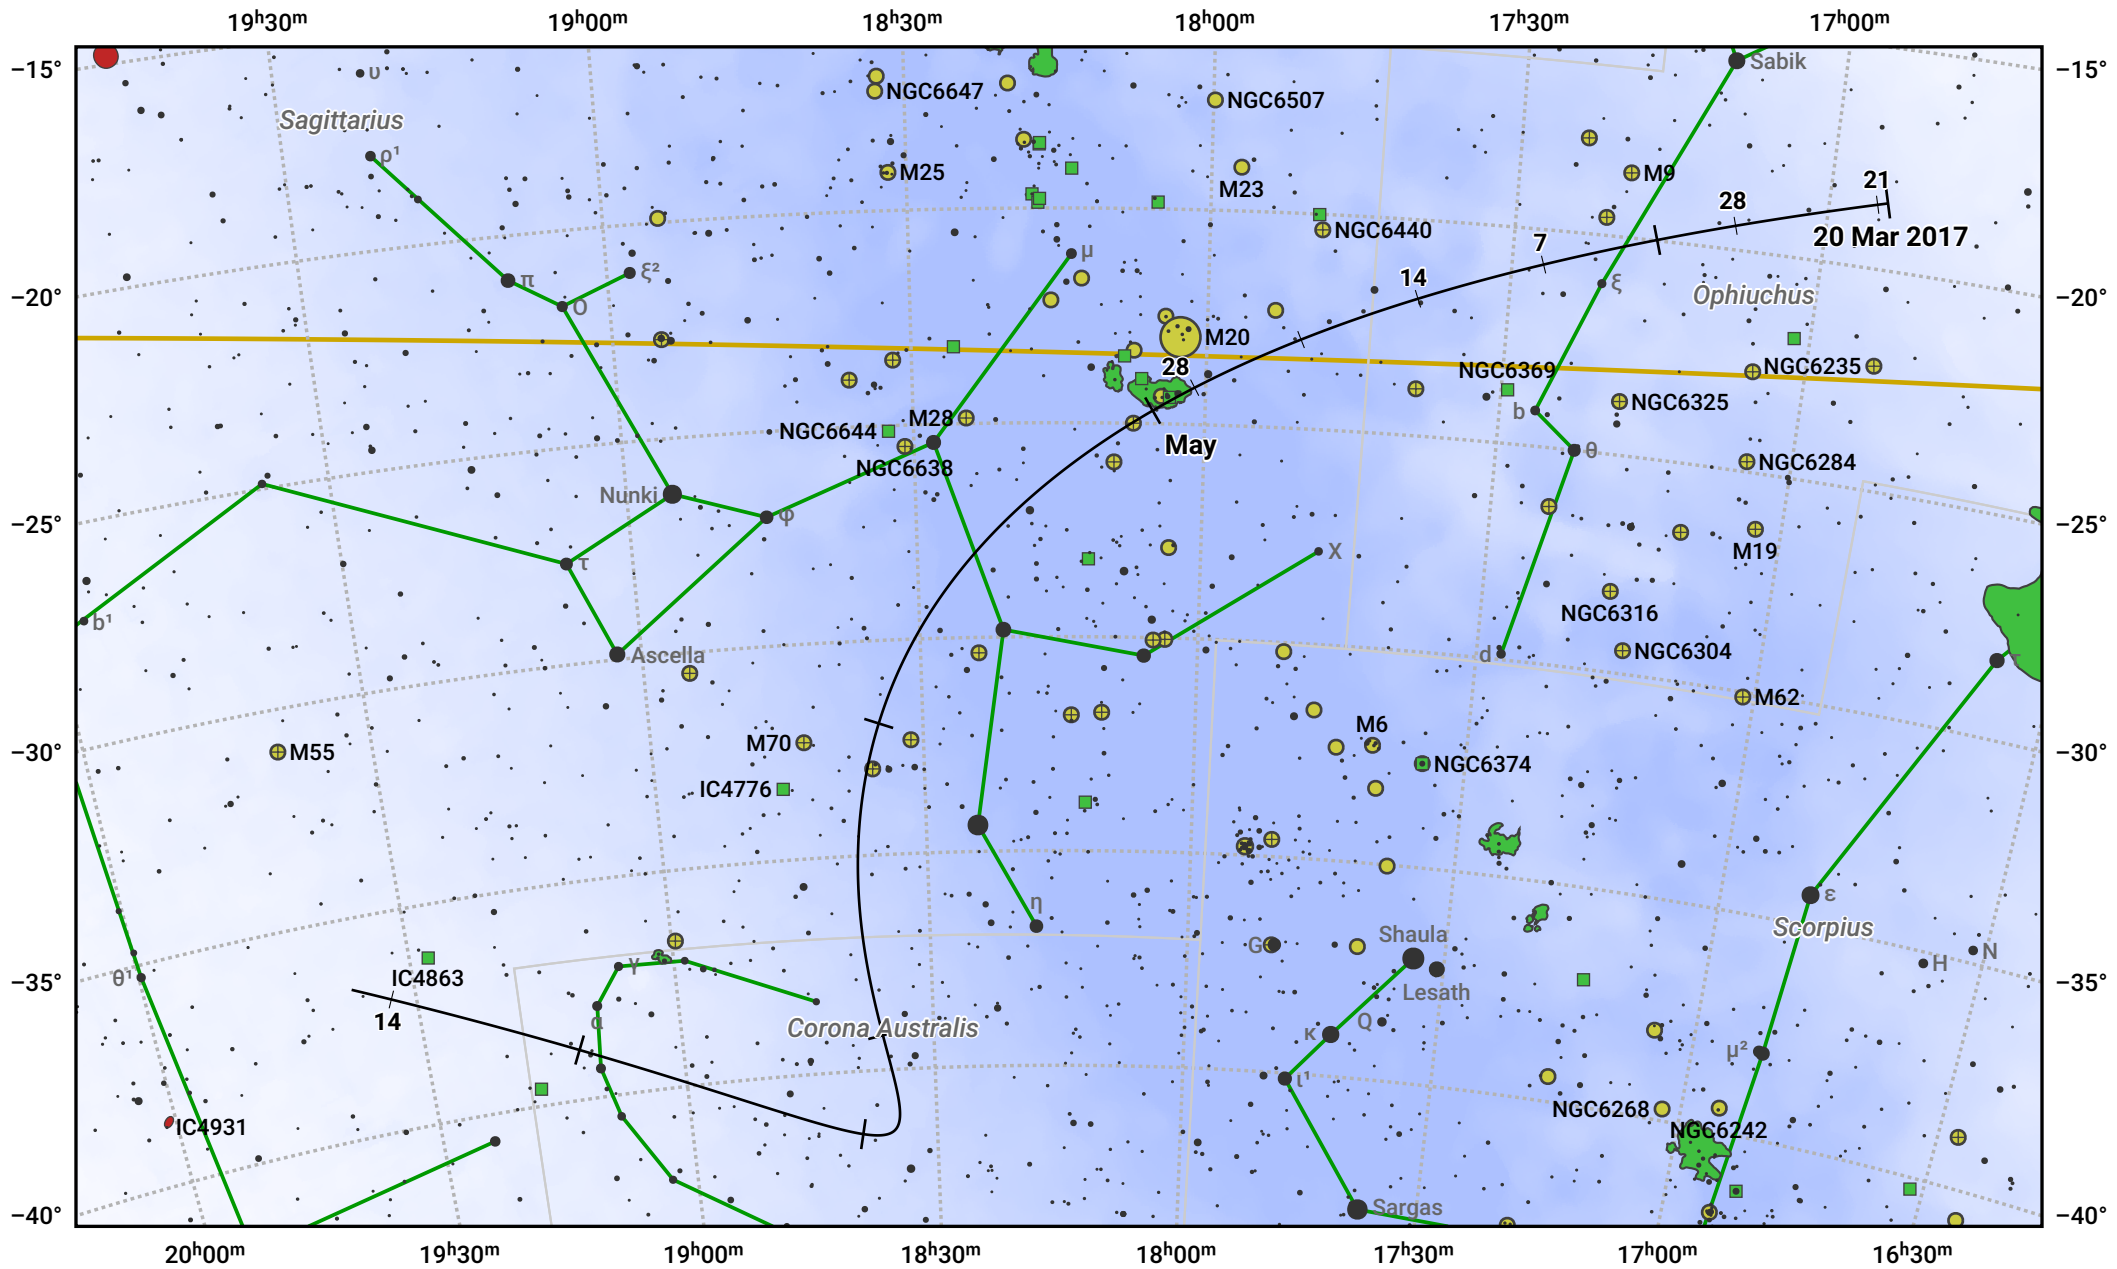

The path of 71P/Clark starting on 20 Mar 2017

© Dominic Ford 2011–2024. Date markers placed at midnight UTC. Downloaded from <https://in-the-sky.org>

Magnitude scale: 8.0 7.0 6.0 5.0 4.0 3.0 2.0 1.0

— Ecliptic Plane

Galaxy Bright nebula Open cluster Globular cluster

Date	Mag
2017 Apr 8	10.8
2017 Apr 29	9.8
2017 May 1	9.7
2017 May 28	8.7
2017 Jul 1	8.6
2017 Aug 7	9.7
2017 Aug 27	10.7
2017 Sep 1	11.0
2017 Sep 14	11.8