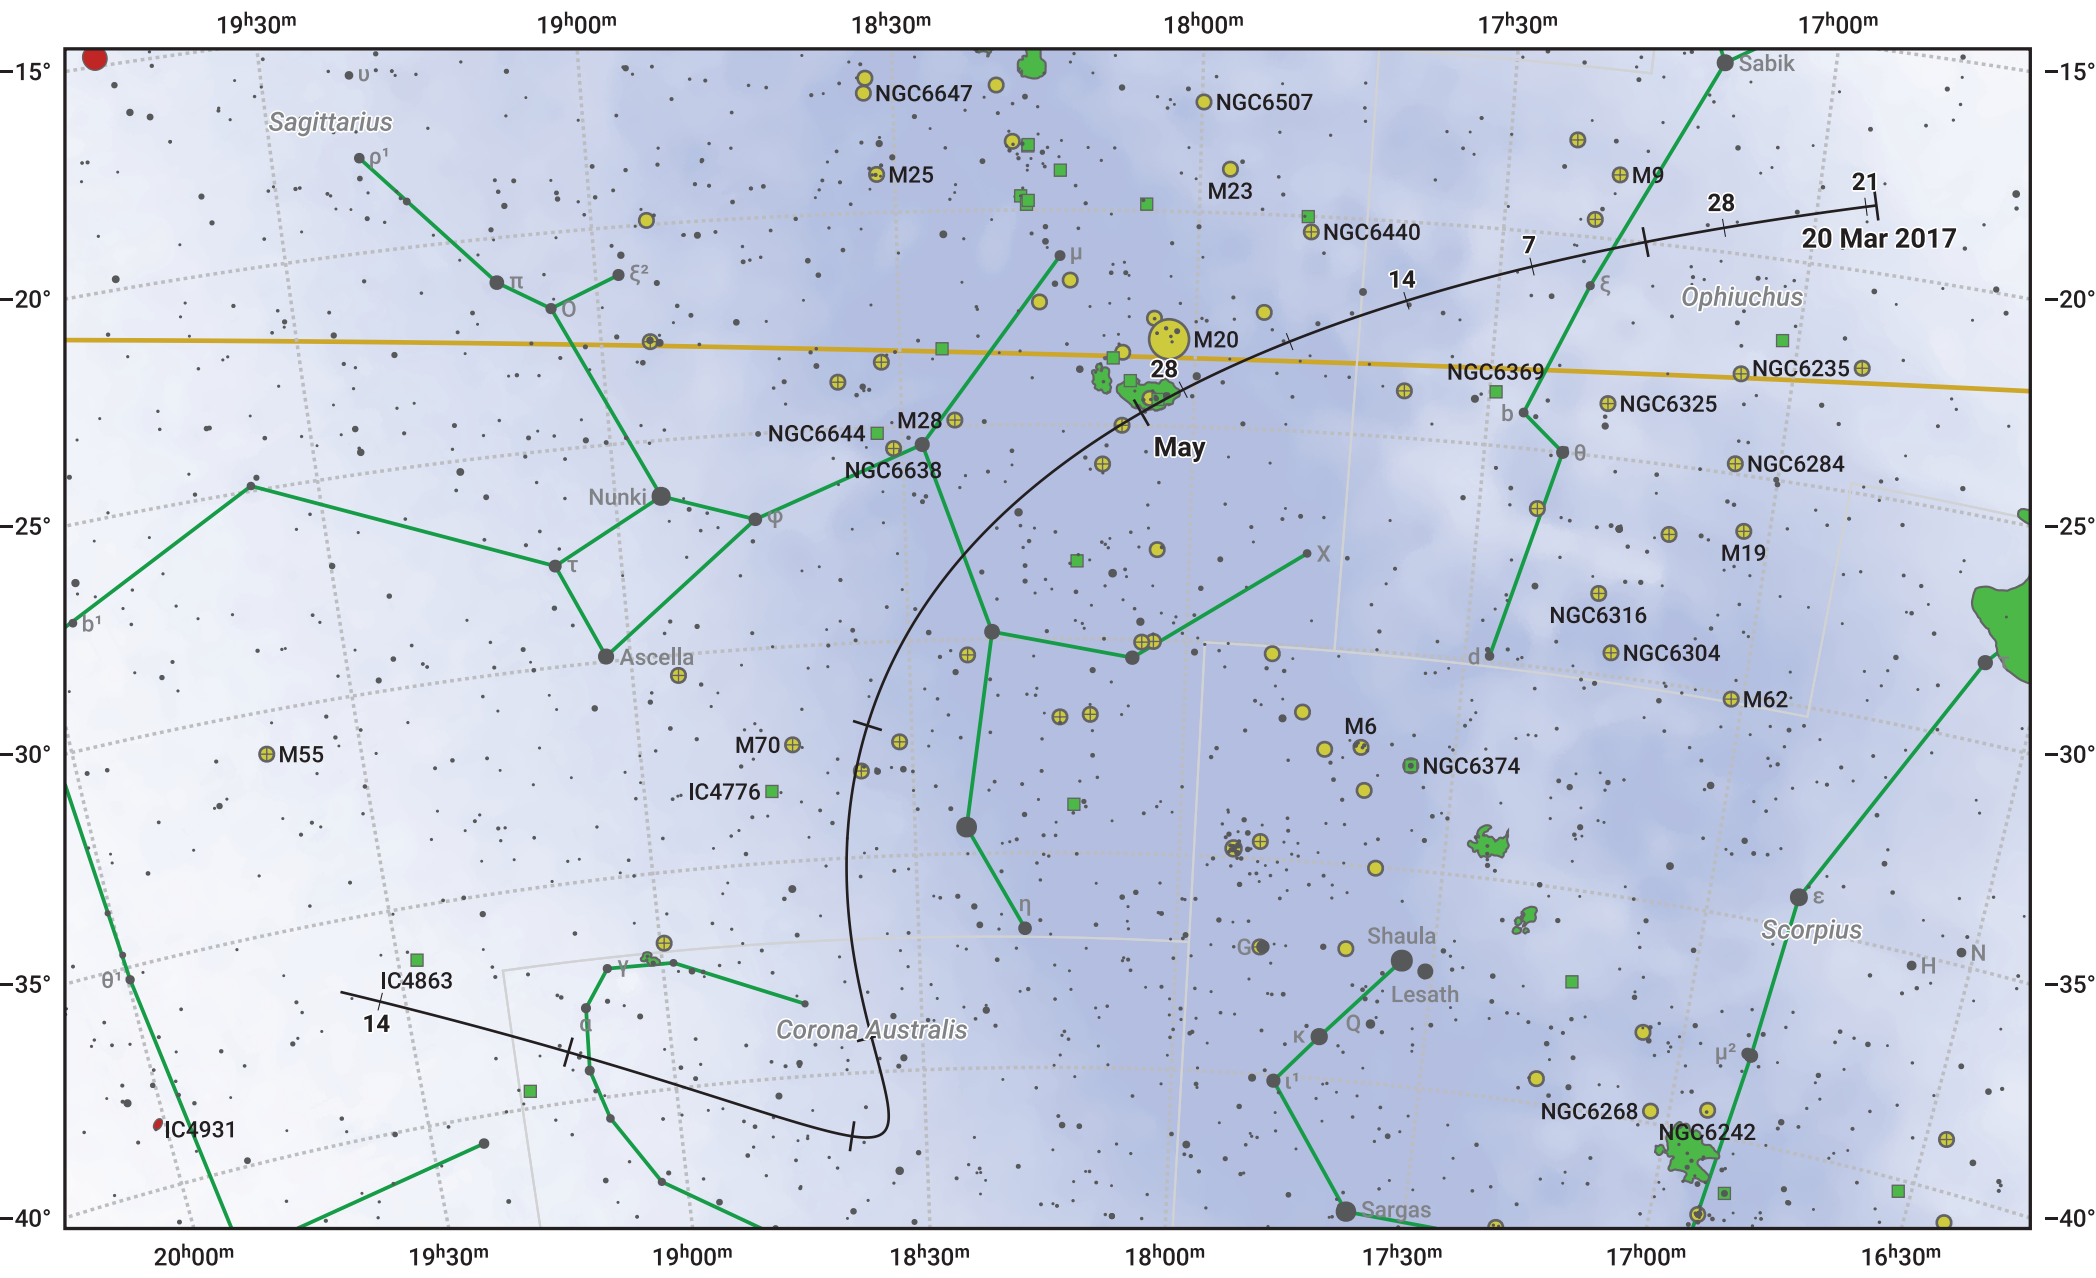

# The path of 71P/Clark starting on 20 Mar 2017

© Dominic Ford 2011–2024. Date markers placed at midnight UTC. Downloaded from <https://in-the-sky.org>

Magnitude scale: 8.0 7.0 6.0 5.0 4.0 3.0 2.0 1.0

— Ecliptic Plane

- Galaxy
- Bright nebula
- Open cluster
- ⊕ Globular cluster

Date	Mag
2017 Apr 8	10.8
2017 Apr 29	9.8
2017 May 1	9.7
2017 May 28	8.7
2017 Jul 1	8.6
2017 Aug 7	9.7
2017 Aug 27	10.7
2017 Sep 1	11.0
2017 Sep 14	11.8