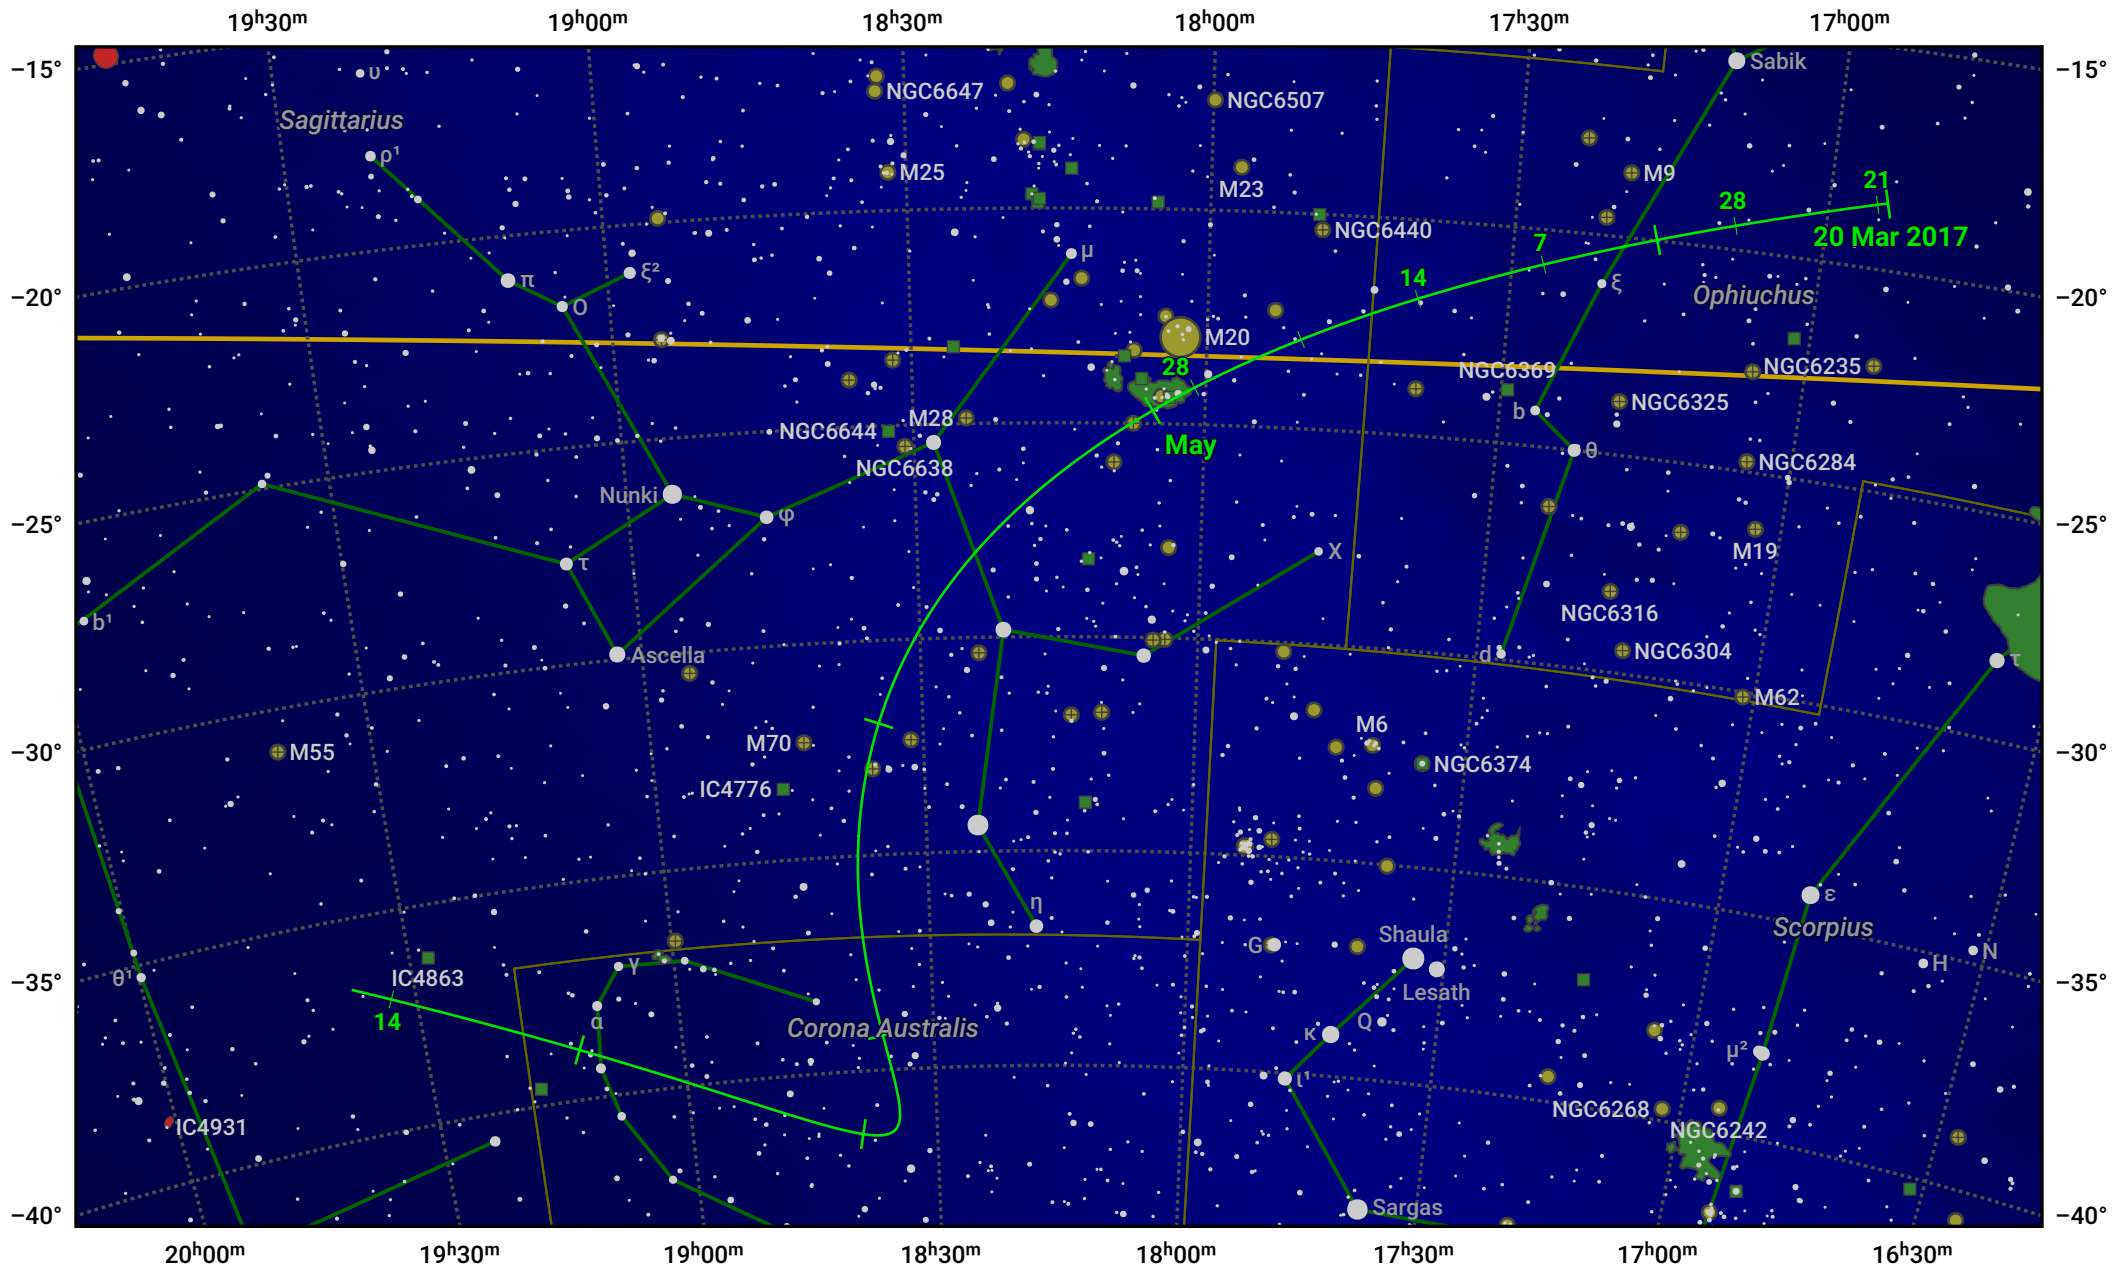

The path of 71P/Clark starting on 20 Mar 2017

© Dominic Ford 2011–2024. Date markers placed at midnight UTC. Downloaded from <https://in-the-sky.org>

Magnitude scale: 8.0 7.0 6.0 5.0 4.0 3.0 2.0 1.0

— Ecliptic Plane

Galaxy Bright nebula Open cluster Globular cluster

Date	Mag
2017 Apr 8	10.8
2017 Apr 29	9.8
2017 May 1	9.7
2017 May 28	8.7
2017 Jul 1	8.6
2017 Aug 7	9.7
2017 Aug 27	10.7
2017 Sep 1	11.0
2017 Sep 14	11.8