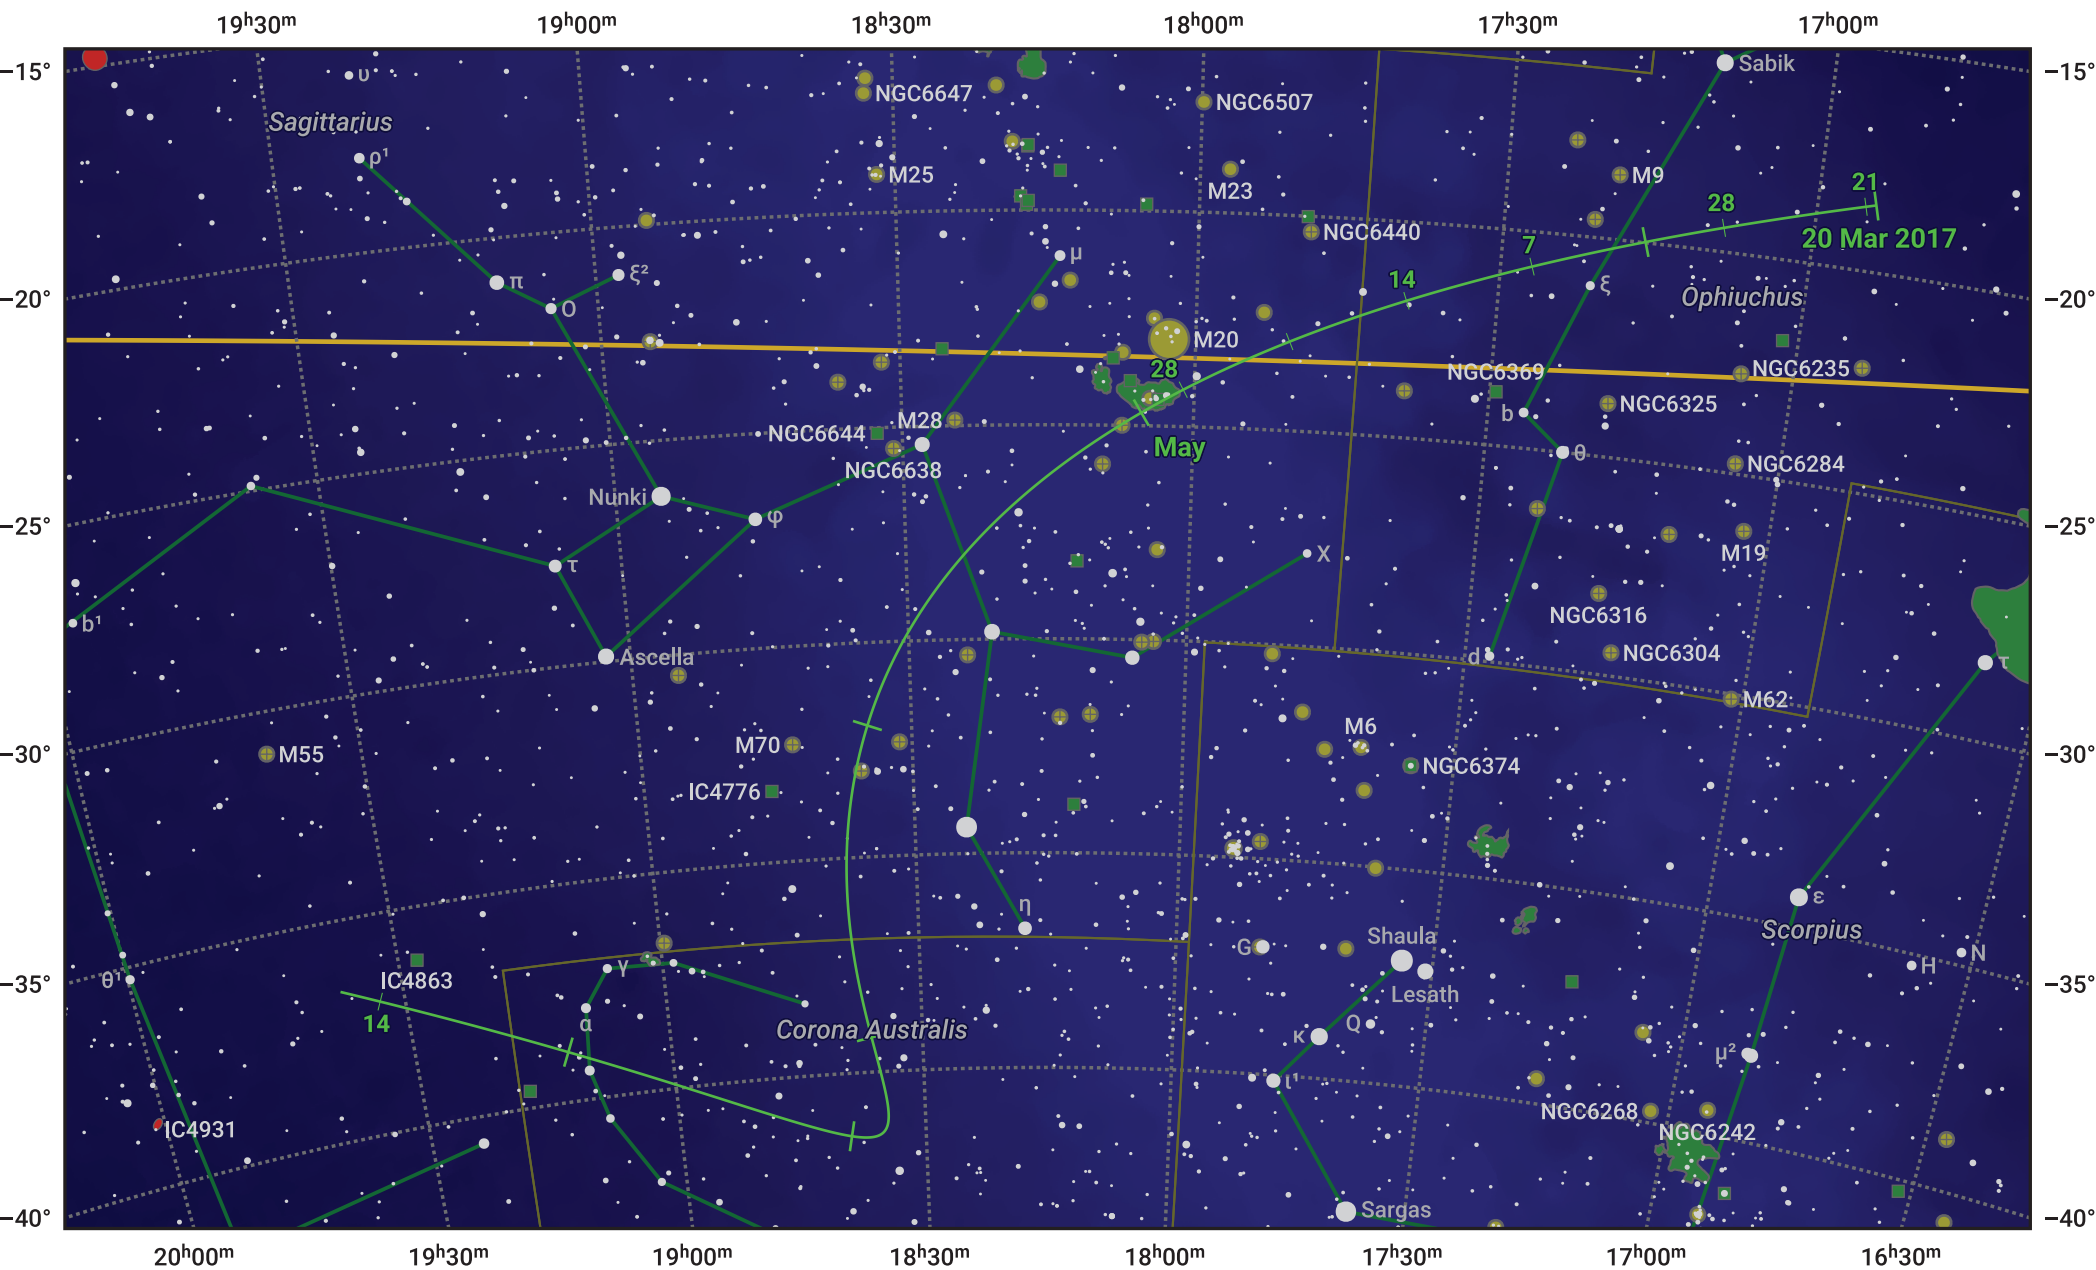

The path of 71P/Clark starting on 20 Mar 2017

© Dominic Ford 2011–2024. Date markers placed at midnight UTC. Downloaded from <https://in-the-sky.org>

Magnitude scale: · 8.0 · 7.0 · 6.0 · 5.0 · 4.0 · 3.0 · 2.0 · 1.0

— Ecliptic Plane

● Galaxy ■ Bright nebula ● Open cluster ⊕ Globular cluster

Date	Mag
2017 Apr 8	10.8
2017 Apr 29	9.8
2017 May 1	9.7
2017 May 28	8.7
2017 Jul 1	8.6
2017 Aug 7	9.7
2017 Aug 27	10.7
2017 Sep 1	11.0
2017 Sep 14	11.8