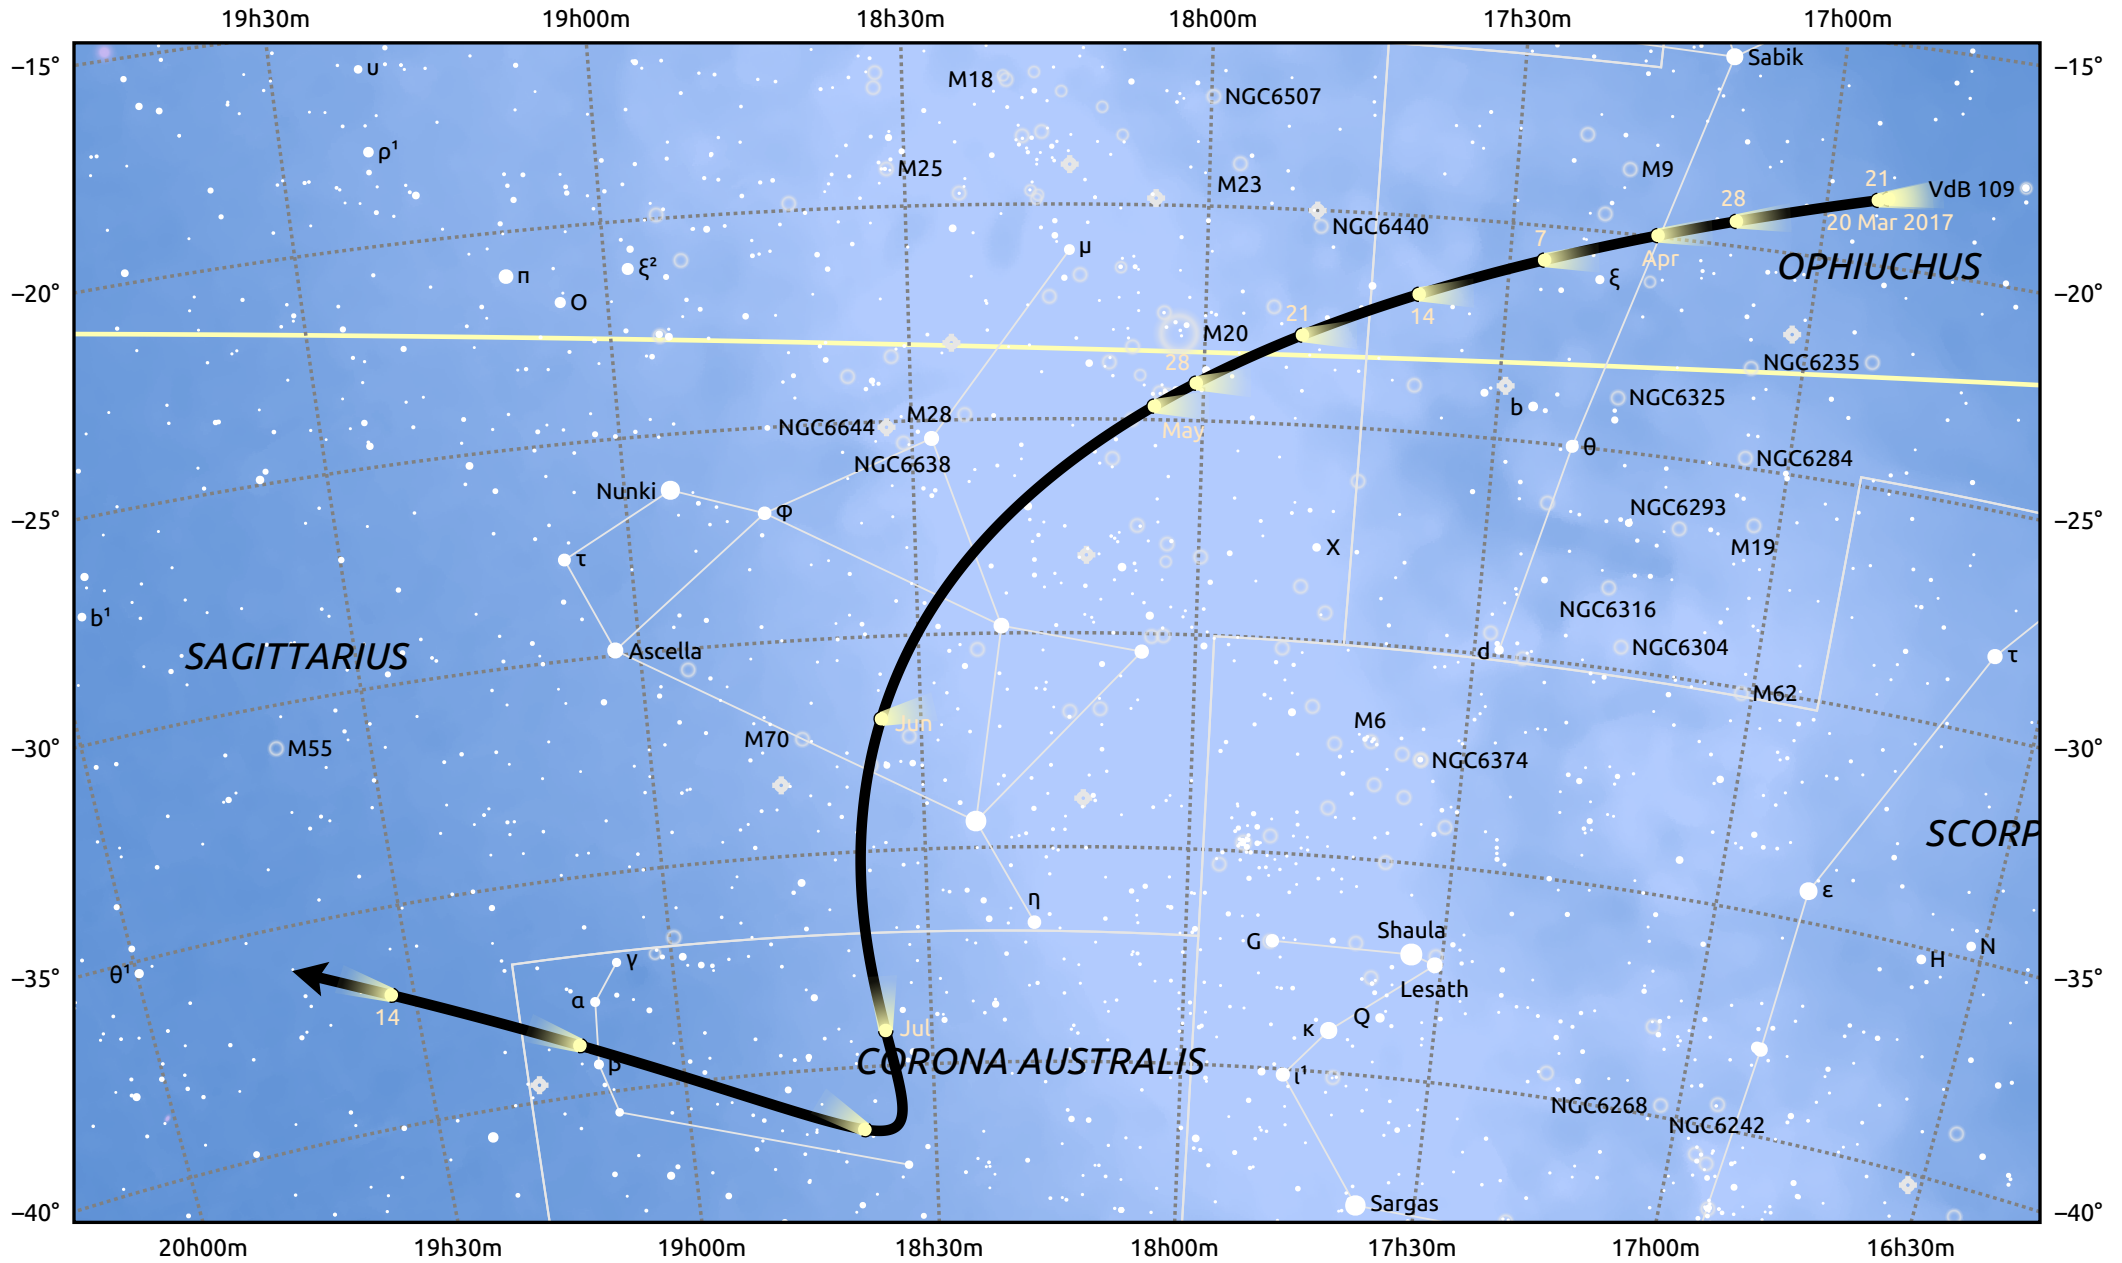

The path of 71P/Clark starting on 20 Mar 2017

© Dominic Ford 2011–2025. Date markers placed at midnight UTC. Downloaded from <https://in-the-sky.org>

Magnitude scale: 8.0 7.0 6.0 5.0 4.0 3.0 2.0 1.0

— Ecliptic Plane

Galaxy Bright nebula Open cluster Globular cluster Planetary nebula

Date	Mag
2017 Apr 8	10.8
2017 Apr 29	9.8
2017 May 1	9.7
2017 May 28	8.7
2017 Jul 1	8.6
2017 Aug 7	9.7
2017 Aug 27	10.7
2017 Sep 1	11.0
2017 Sep 14	11.8