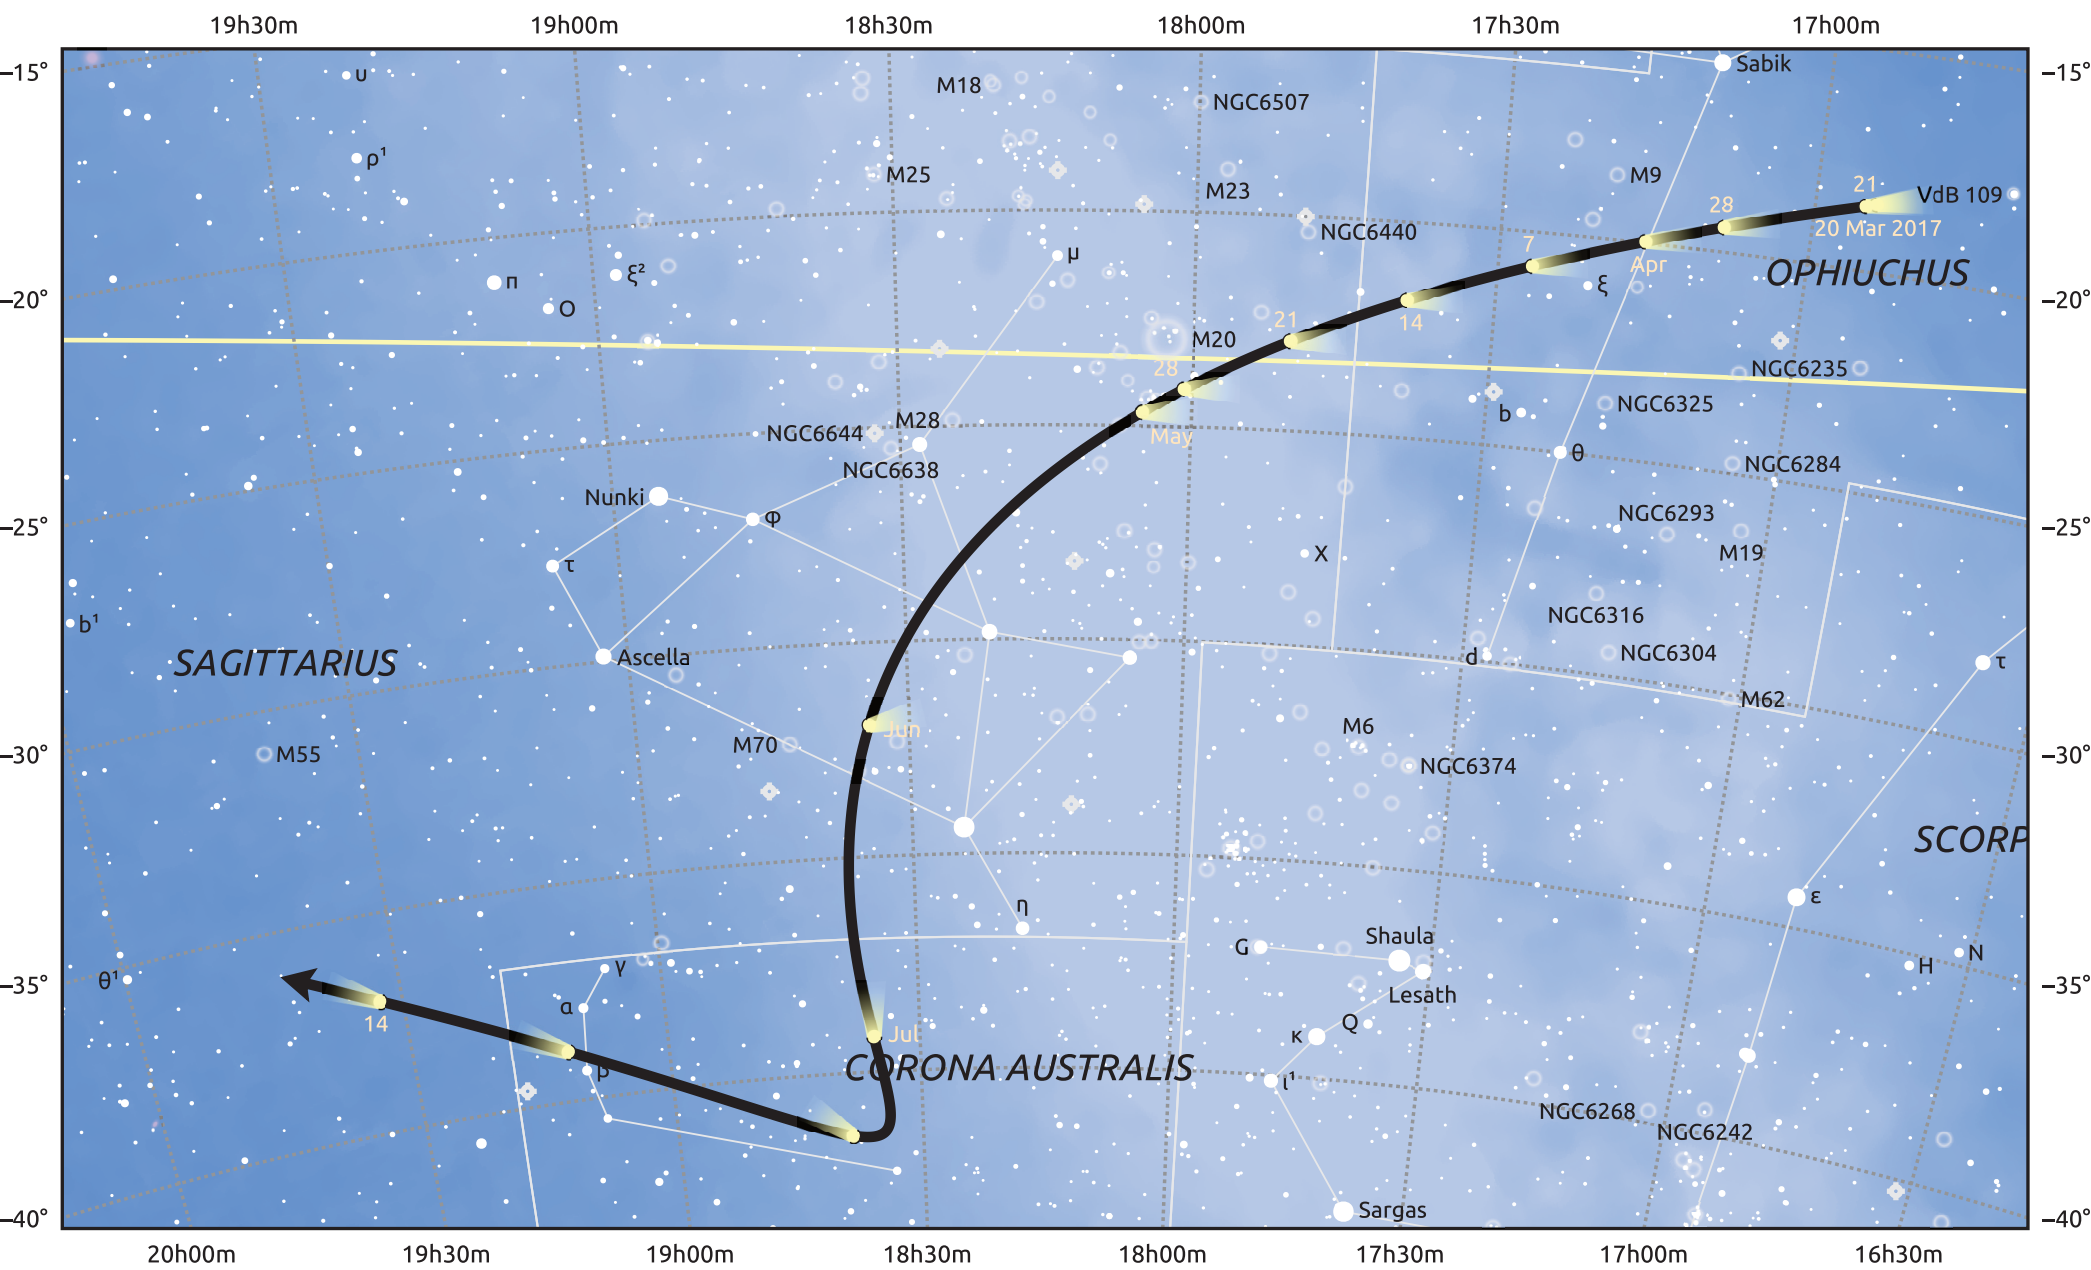

# The path of 71P/Clark starting on 20 Mar 2017

© Dominic Ford 2011–2025. Date markers placed at midnight UTC. Downloaded from <https://in-the-sky.org>

Magnitude scale: · 8.0 · 7.0 · 6.0 · 5.0 · 4.0 · 3.0 · 2.0 ● 1.0

— Ecliptic Plane

- ◆ Galaxy
- Bright nebula
- Open cluster
- Globular cluster
- ◆ Planetary nebula

Date	Mag
2017 Apr 8	10.8
2017 Apr 29	9.8
2017 May 1	9.7
2017 May 28	8.7
2017 Jul 1	8.6
2017 Aug 7	9.7
2017 Aug 27	10.7
2017 Sep 1	11.0
2017 Sep 14	11.8