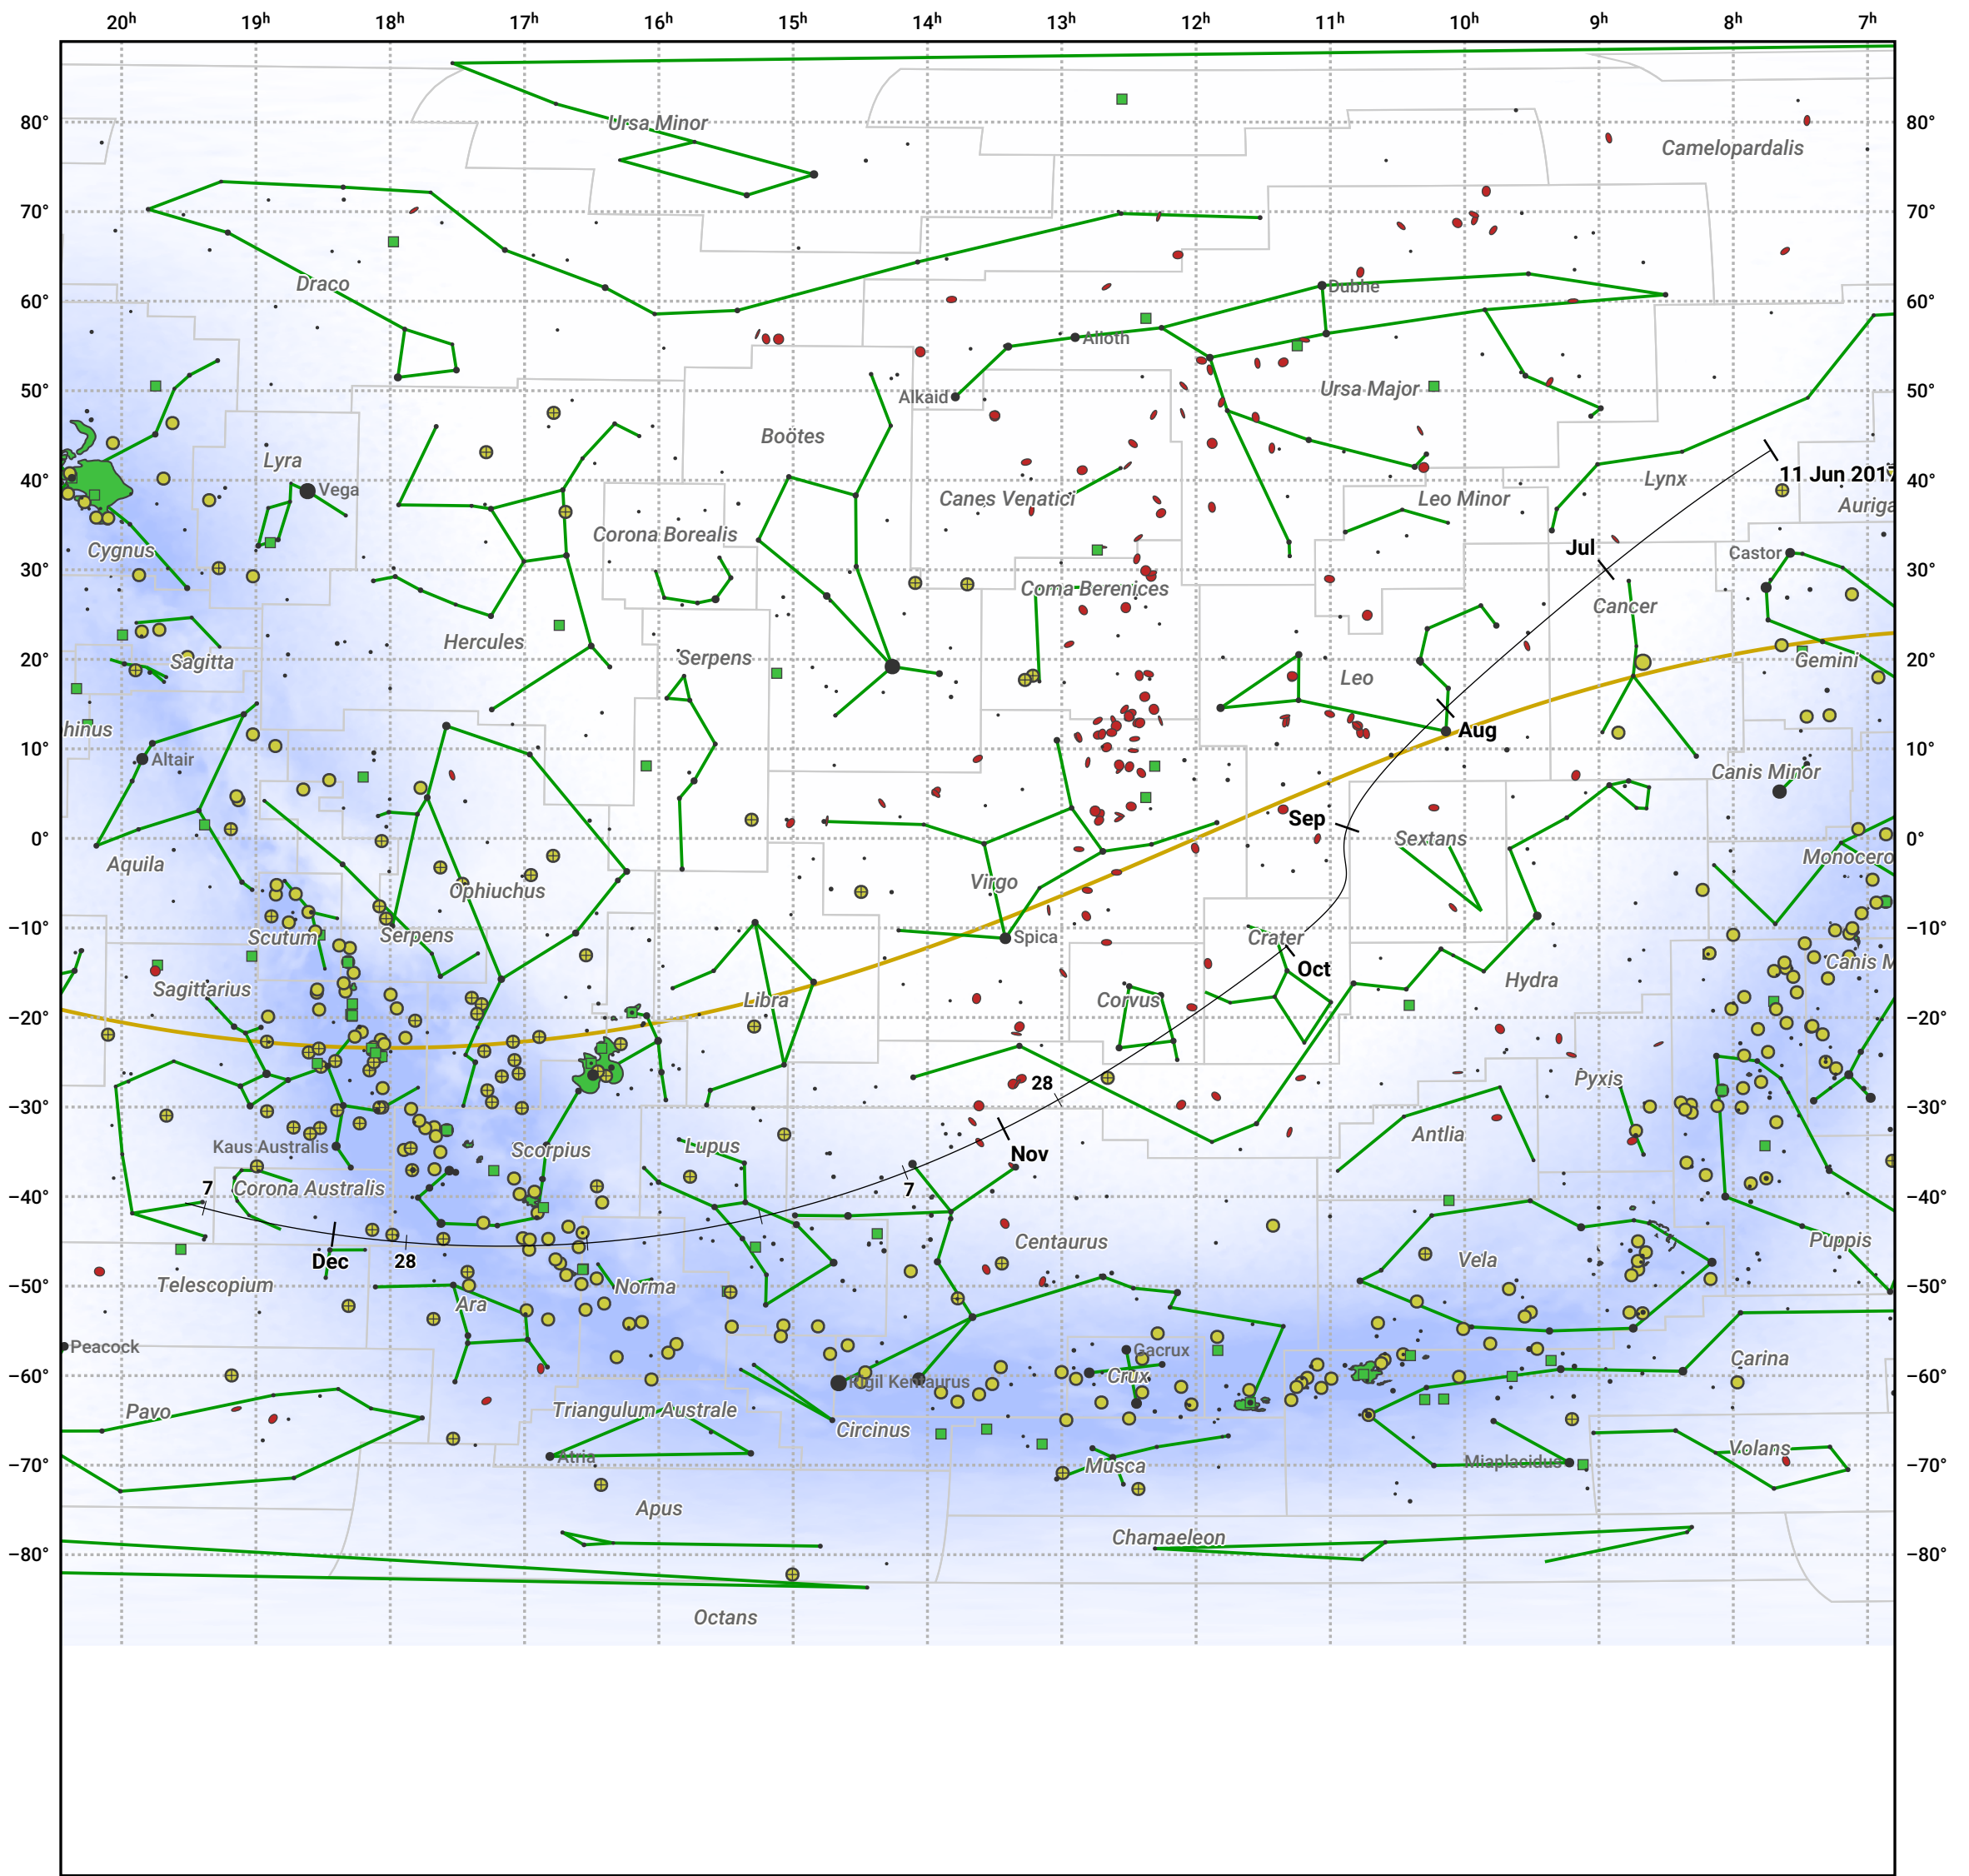

The path of 1I/ʻOumuamua starting on 11 Jun 2017

© Dominic Ford 2011–2024. Date markers placed at midnight UTC. Downloaded from <https://in-the-sky.org>

Magnitude scale: • 5.0 • 4.0 • 3.0 • 2.0 • 1.0 • 0.0 • -1.0

— Ecliptic Plane

● Galaxy ■ Bright nebula ● Open cluster ⊕ Globular cluster

Date	Mag
2017 Jul 1	21.4
2017 Sep 1	20.7
2017 Nov 1	20.4