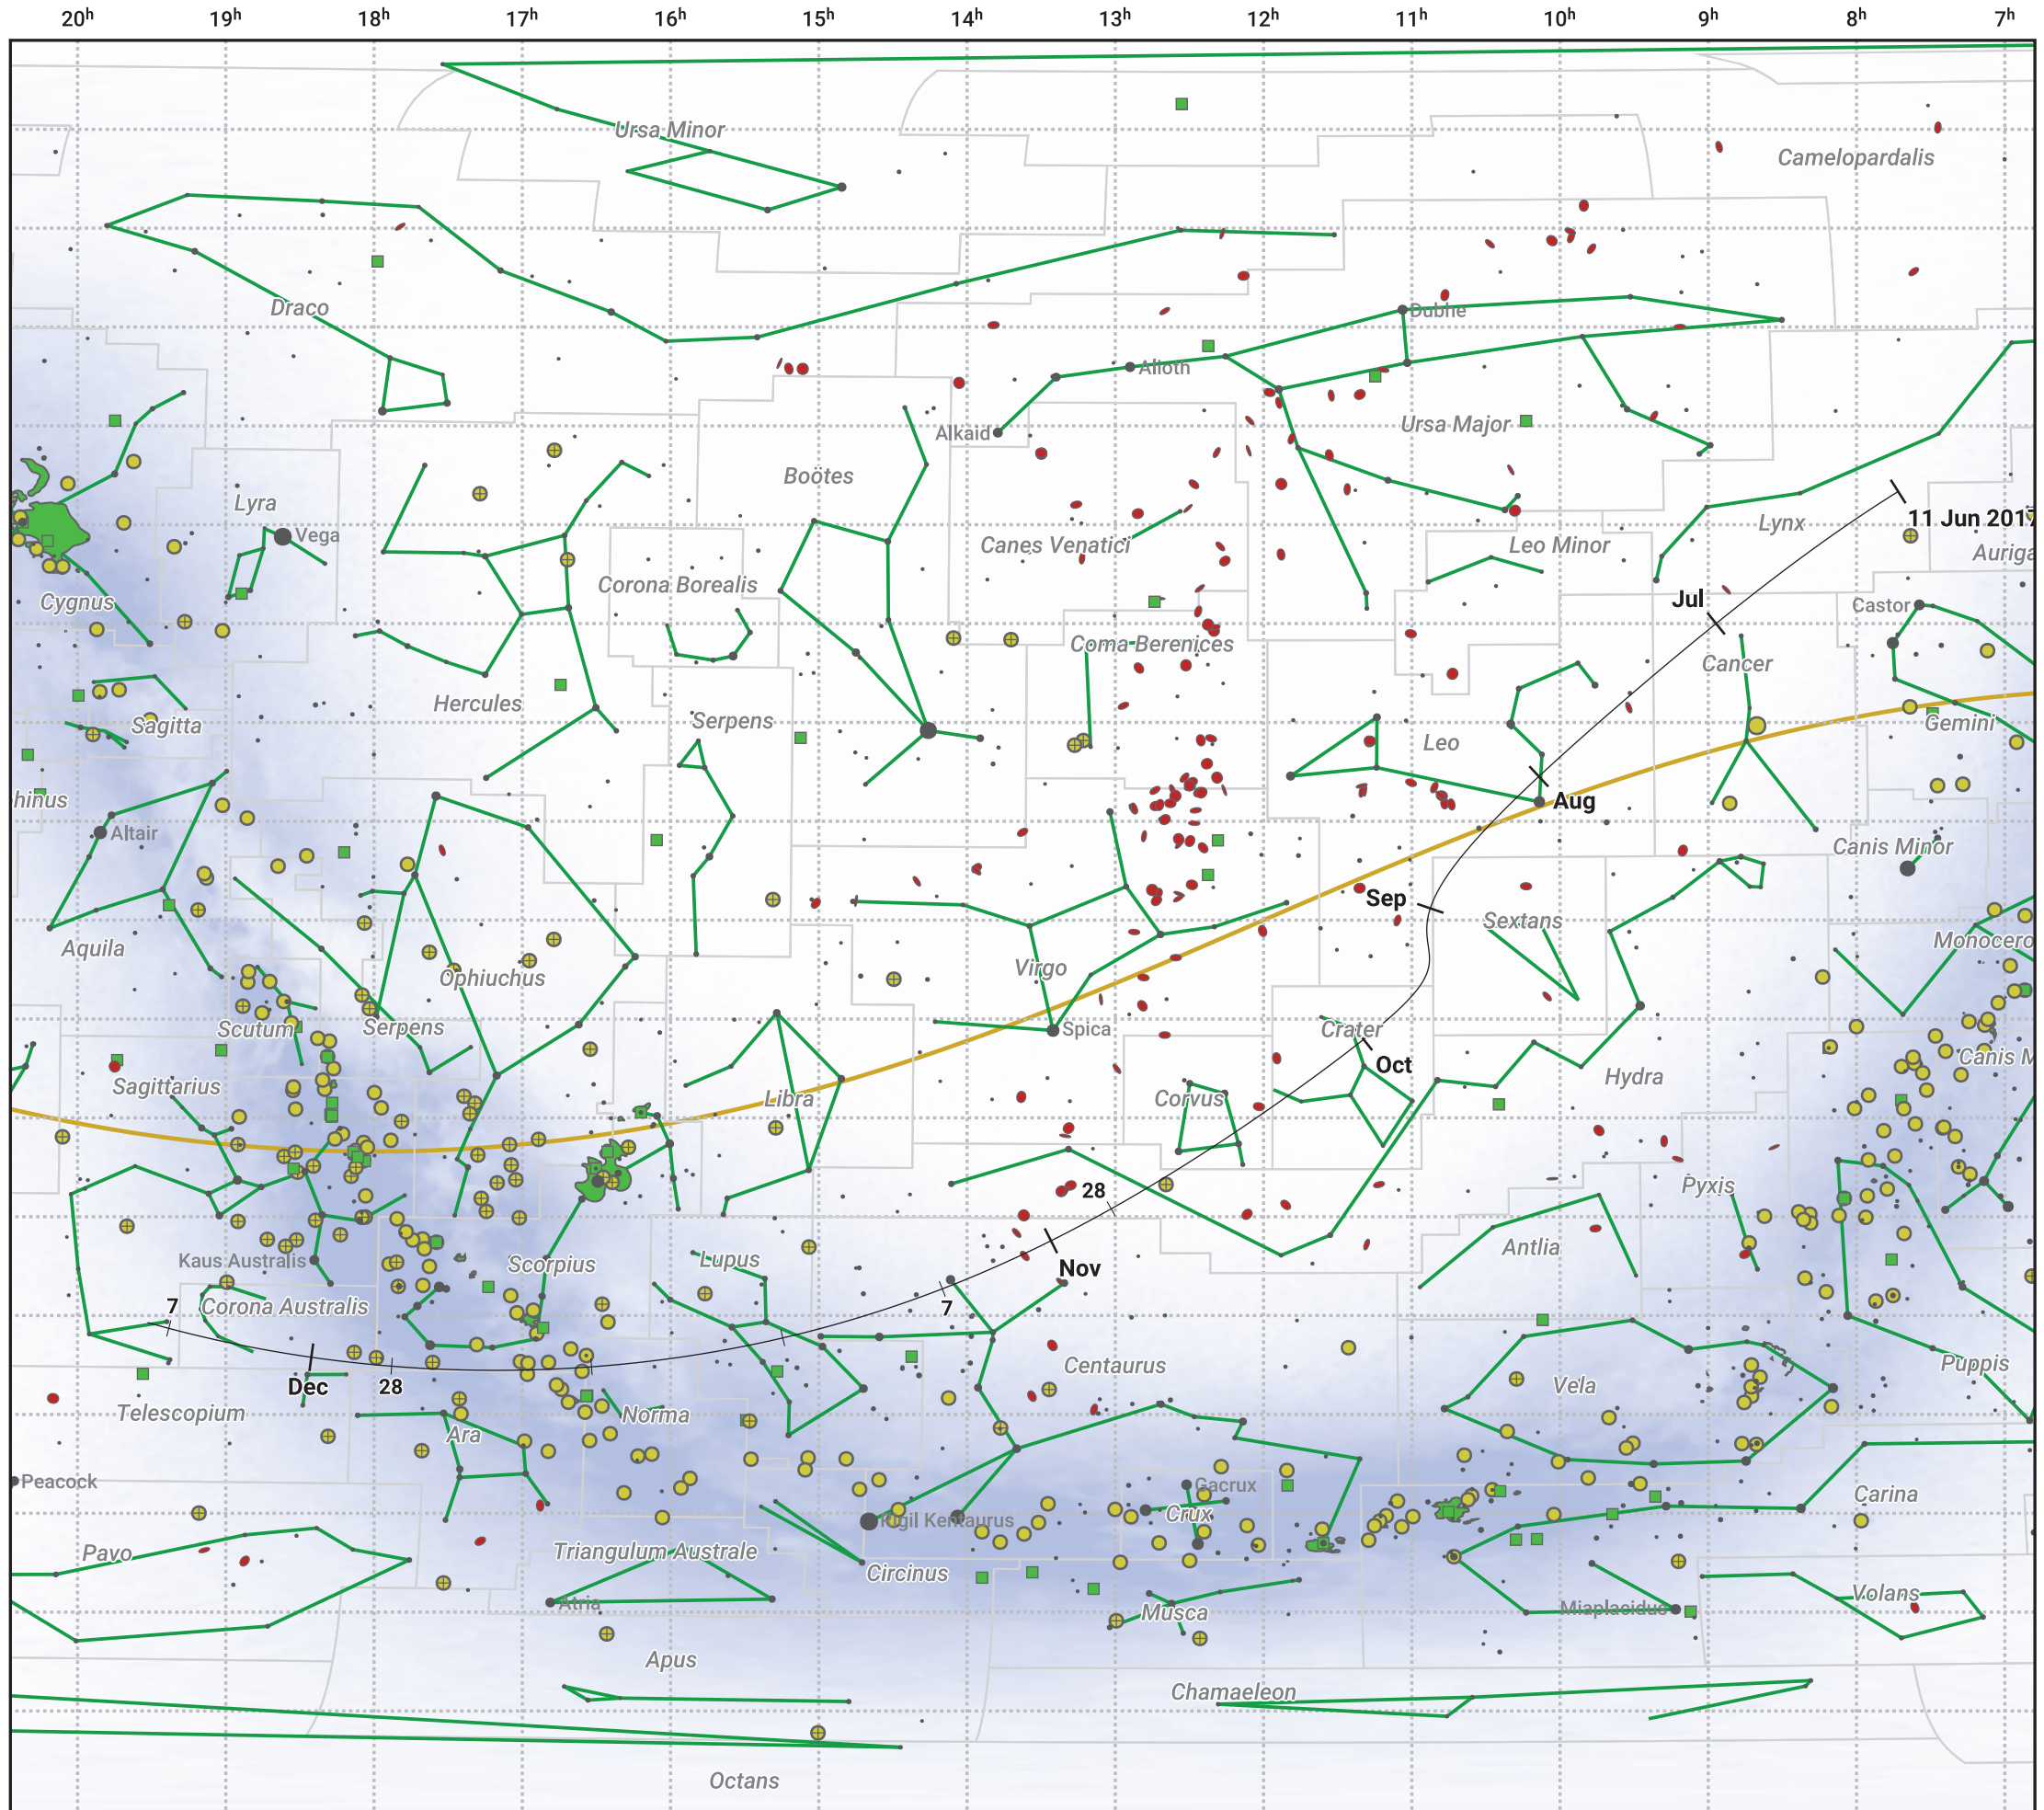

The path of 11/^h Oumuamua starting on 11 Jun 2017

Magnitude scale: 5.0 4.0 3.0 2.0 1.0 0.0 -1.0

Ecliptic Plane

Galaxy Bright nebula Open cluster + Globular cluster

Date	Mag
2017 Jul 1	21.4
2017 Sep 1	20.7
2017 Nov 1	20.4